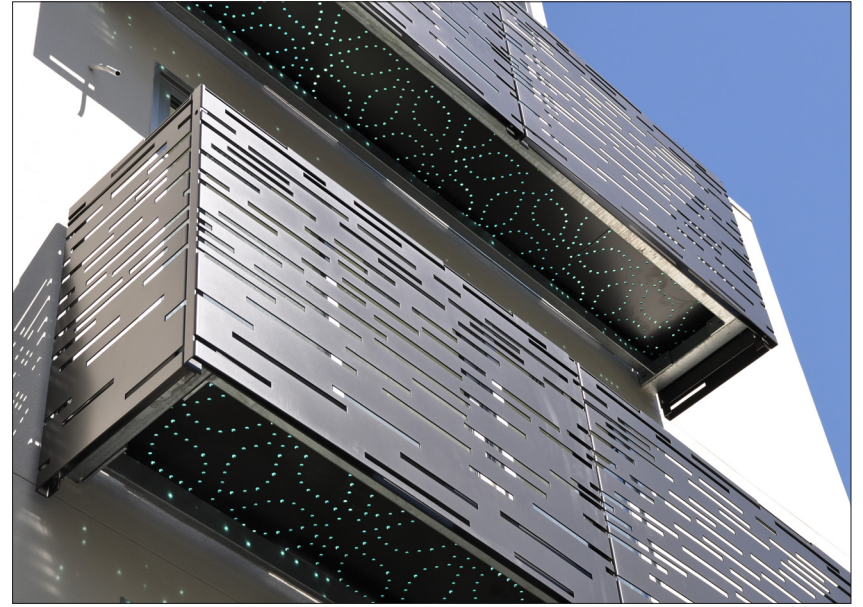

EXTENDED JULIET BALCONY

Juliet Balconies protect in-swinging or sliding glass doors and allow you to open up a room beyond what can be accomplished simply with windows. Our bolt-on Juliet Balconies provide a small platform to step outside while providing an additional dimension to your façade and livening up your project with our handsome, signature patterns.

These drawings can not be used for the purposes of soliciting, negotiating, procuring, fabricating or otherwise obtaining quotes from other vendors. They are the sole and absolute property of BOK Modern and may only be used by or under license from BOK Modern.

Any reproduction, distribution, modification, public display or representation of the content in these drawings, in part or as a whole, in any medium, without the prior express written consent of BOK Modern LLC, is strictly prohibited and may result in legal action.