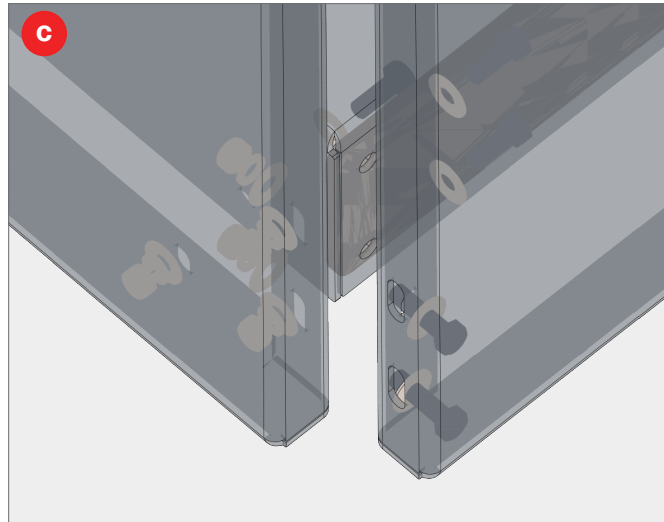

EXTENDED JULIET BALCONY

Juliet Balconies protect in-swinging or sliding glass doors and allow you to open up a room beyond what can be accomplished simply with windows. Our bolt-on Juliet Balconies provide a small platform to step outside while providing an additional dimension to your façade and livening up your project with our handsome, signature patterns.

**EXTENDED
JULIET
BALCONY**

ISOMETRIC VIEW INTERIOR

ISOMETRIC EXTERIOR

DETAIL KEY

- Ⓐ Bottom of panel at wall
- Ⓑ Top of panel at wall
- Ⓒ Bottom of panel at corner
- Ⓓ Top of panel at corner

ISOMETRIC INTERIOR

**EXTENDED
JULIET
BALCONY**

TYPICAL INTERIOR DETAILS

EXTERIOR : Bottom of panel at wall

INTERIOR : Bottom of panel at wall

EXTERIOR : Top of panel at wall

INTERIOR : Top of panel at wall

BOKMODERN.COM

For any questions please call
415.749.6500 X 295

**EXTENDED
JULIET
BALCONY**

TYPICAL INTERIOR DETAILS

EXTERIOR : Bottom of panel at corner

INTERIOR : Bottom of panel at corner

EXTERIOR : Top of panel at corner

INTERIOR : Top of panel at corner

BOKMODERN.COM