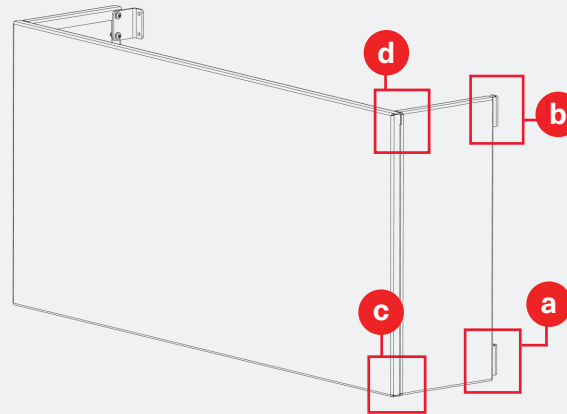

**EXTENDED
JULIET
BALCONY**

BOKMODERN.COM

For any questions please call
415.749.6500 X 295

TYPICAL DETAILS

DETAIL KEY

- Ⓐ Bottom of panel at wall
- Ⓑ Top of panel at wall
- Ⓒ Bottom of panel at corner
- Ⓓ Top of panel at corner

**EXTENDED
JULIET
BALCONY**

ISOMETRIC VIEW INTERIOR

ISOMETRIC EXTERIOR

DETAIL KEY

- Ⓐ Bottom of panel at wall
- Ⓑ Top of panel at wall
- Ⓒ Bottom of panel at corner
- Ⓓ Top of panel at corner

ISOMETRIC INTERIOR