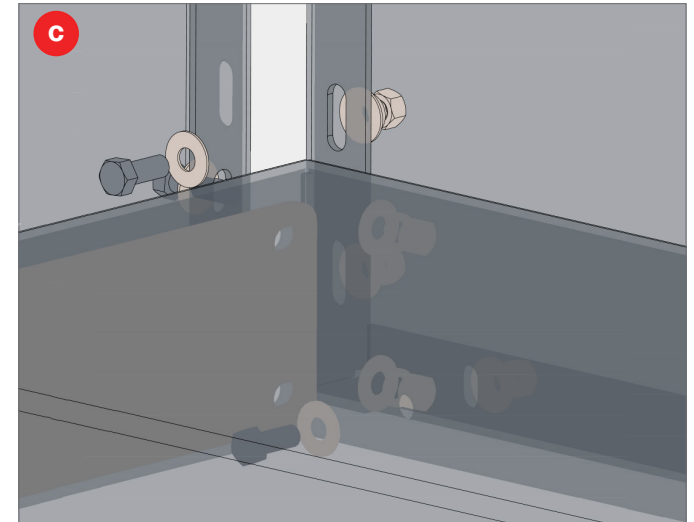

EXTENDED JULIET BALCONY

Juliet Balconies protect in-swinging or sliding glass doors and allow you to open up a room beyond what can be accomplished simply with windows. Our bolt-on Juliet Balconies provide a small platform to step outside while providing an additional dimension to your façade and livening up your project with our handsome, signature patterns.

**EXTENDED
JULIET
BALCONY**

ISOMETRIC VIEW INTERIOR

ISOMETRIC EXTERIOR

DETAIL KEY

- Ⓐ Bottom of panel at wall
- Ⓑ Top of panel at wall
- Ⓒ Bottom of panel at corner
- Ⓓ Top of panel at corner

ISOMETRIC INTERIOR

**EXTENDED
JULIET
BALCONY**

TYPICAL INTERIOR DETAILS

EXTERIOR : Bottom of panel at wall

INTERIOR : Bottom of panel at wall

EXTERIOR : Top of panel at wall

INTERIOR : Top of panel at wall

BOKMODERN.COM

For any questions please call
415.749.6500 X 295

**EXTENDED
JULIET
BALCONY**

TYPICAL INTERIOR DETAILS

EXTERIOR : Bottom of panel at corner

INTERIOR : Bottom of panel at corner

EXTERIOR : Top of panel at corner

INTERIOR : Top of panel at corner

BOKMODERN.COM