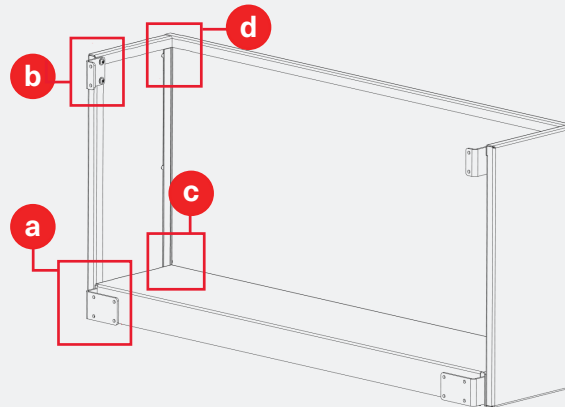

**EXTENDED
JULIET
BALCONY**

ISOMETRIC VIEW INTERIOR

ISOMETRIC EXTERIOR

DETAIL KEY

- Ⓐ Bottom of panel at wall
- Ⓑ Top of panel at wall
- Ⓒ Bottom of panel at corner
- Ⓓ Top of panel at corner

ISOMETRIC INTERIOR

**EXTENDED
JULIET
BALCONY**

TYPICAL INTERIOR DETAILS

EXTERIOR : Bottom of panel at wall

INTERIOR : Bottom of panel at wall

EXTERIOR : Top of panel at wall

INTERIOR : Top of panel at wall

BOKMODERN.COM

For any questions please call
415.749.6500 X 295