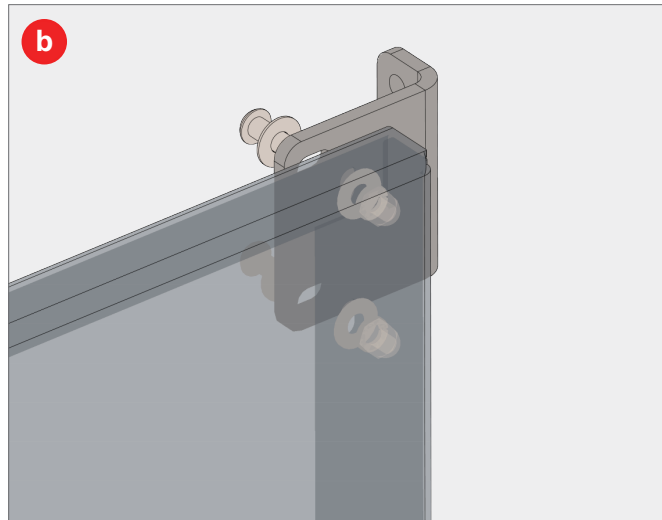

**EXTENDED
JULIET
BALCONY**

ISOMETRIC VIEW INTERIOR

ISOMETRIC EXTERIOR

DETAIL KEY

- Ⓐ Bottom of panel at wall
- Ⓑ Top of panel at wall
- Ⓒ Bottom of panel at corner
- Ⓓ Top of panel at corner

ISOMETRIC INTERIOR

**EXTENDED
JULIET
BALCONY**

TYPICAL INTERIOR DETAILS

EXTERIOR : Bottom of panel at wall

INTERIOR : Bottom of panel at wall

EXTERIOR : Top of panel at wall

INTERIOR : Top of panel at wall

BOKMODERN.COM

For any questions please call
415.749.6500 X 295

**EXTENDED
JULIET
BALCONY**

TYPICAL INTERIOR DETAILS

EXTERIOR : Bottom of panel at corner

INTERIOR : Bottom of panel at corner

EXTERIOR : Top of panel at corner

INTERIOR : Top of panel at corner

BOKMODERN.COM