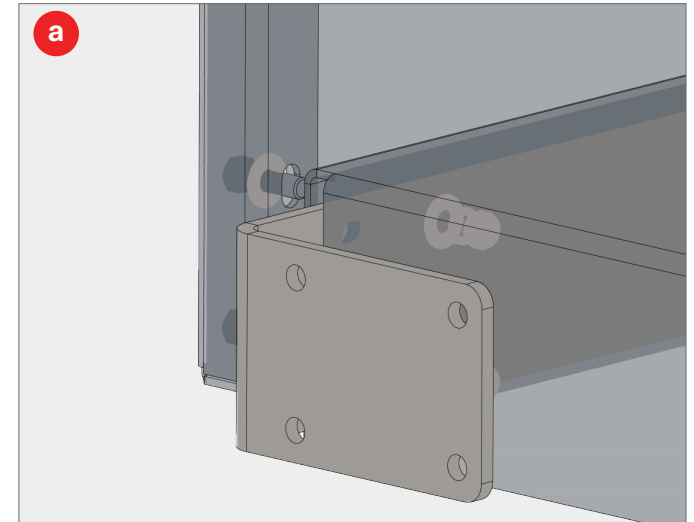

**EXTENDED
JULIET
BALCONY**

ISOMETRIC VIEW INTERIOR

ISOMETRIC EXTERIOR

DETAIL KEY

- Ⓐ Bottom of panel at wall
- Ⓑ Top of panel at wall
- Ⓒ Bottom of panel at corner
- Ⓓ Top of panel at corner

ISOMETRIC INTERIOR

**EXTENDED
JULIET
BALCONY**

TYPICAL INTERIOR DETAILS

EXTERIOR : Bottom of panel at wall

INTERIOR : Bottom of panel at wall

EXTERIOR : Top of panel at wall

INTERIOR : Top of panel at wall

BOKMODERN.COM

For any questions please call
415.749.6500 X 295