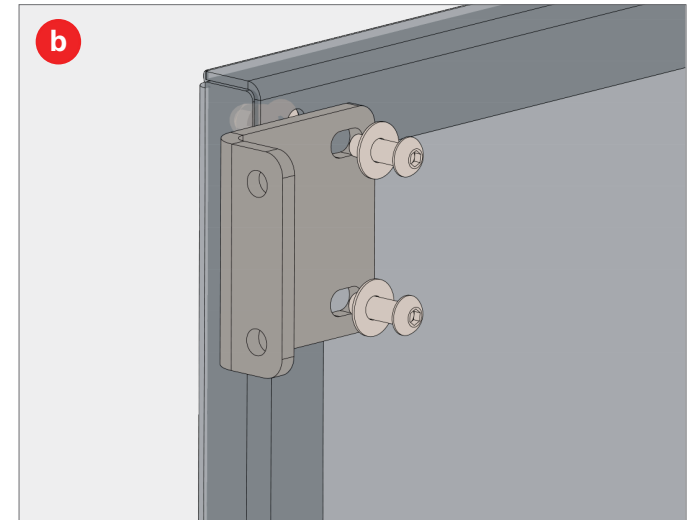

**EXTENDED
JULIET
BALCONY**

ISOMETRIC VIEW INTERIOR

ISOMETRIC EXTERIOR

DETAIL KEY

- Ⓐ Bottom of panel at wall
- Ⓑ Top of panel at wall
- Ⓒ Bottom of panel at corner
- Ⓓ Top of panel at corner

ISOMETRIC INTERIOR

**EXTENDED
JULIET
BALCONY**

TYPICAL INTERIOR DETAILS

EXTERIOR : Bottom of panel at wall

INTERIOR : Bottom of panel at wall

EXTERIOR : Top of panel at wall

INTERIOR : Top of panel at wall

BOKMODERN.COM

For any questions please call
415.749.6500 X 295

**EXTENDED
JULIET
BALCONY**

TYPICAL INTERIOR DETAILS

EXTERIOR : Bottom of panel at corner

INTERIOR : Bottom of panel at corner

EXTERIOR : Top of panel at corner

INTERIOR : Top of panel at corner

BOKMODERN.COM