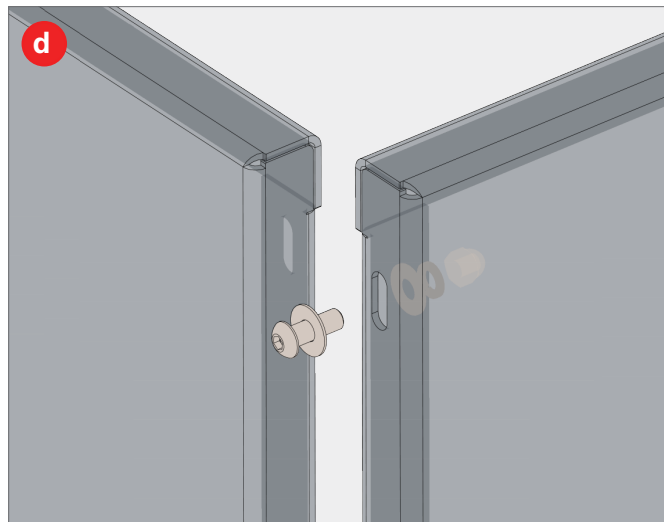

EXTENDED JULIET BALCONY

Juliet Balconies protect in-swinging or sliding glass doors and allow you to open up a room beyond what can be accomplished simply with windows. Our bolt-on Juliet Balconies provide a small platform to step outside while providing an additional dimension to your façade and livening up your project with our handsome, signature patterns.

**EXTENDED
JULIET
BALCONY**

ISOMETRIC VIEW INTERIOR

ISOMETRIC EXTERIOR

DETAIL KEY

- Ⓐ Bottom of panel at wall
- Ⓑ Top of panel at wall
- Ⓒ Bottom of panel at corner
- Ⓓ Top of panel at corner

ISOMETRIC INTERIOR

**EXTENDED
JULIET
BALCONY**

TYPICAL INTERIOR DETAILS

EXTERIOR : Bottom of panel at corner

INTERIOR : Bottom of panel at corner

EXTERIOR : Top of panel at corner

INTERIOR : Top of panel at corner

BOKMODERN.COM