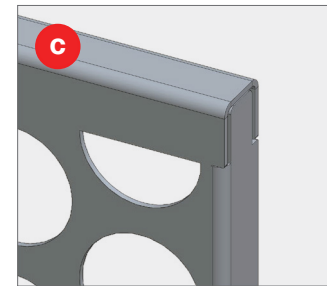

BOKMODERN.COM

For any questions please call
415.749.6500 X 295

**FASÇIA MOUNT
GUARDRAIL**

HANDRAIL DETAIL

DETAIL KEY

- Ⓐ Typ. Connection
- Ⓑ Stringer Typ Connection
- Ⓒ End Condition
- Ⓓ Landing Transition
- Ⓔ Landing Transition