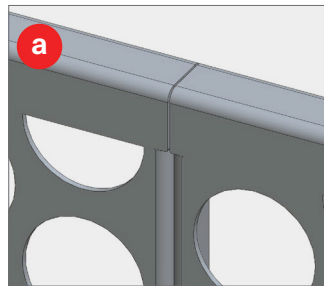

BOKMODERN.COM

For any questions please call
415.749.6500 X 295

**FASÇIA MOUNT
GUARDRAIL**

HANDRAIL DETAIL

DETAIL KEY

- Ⓐ Typ. Connection
- Ⓑ Stringer Typ Connection
- Ⓒ End Condition
- Ⓓ Landing Transition
- Ⓔ Landing Transition