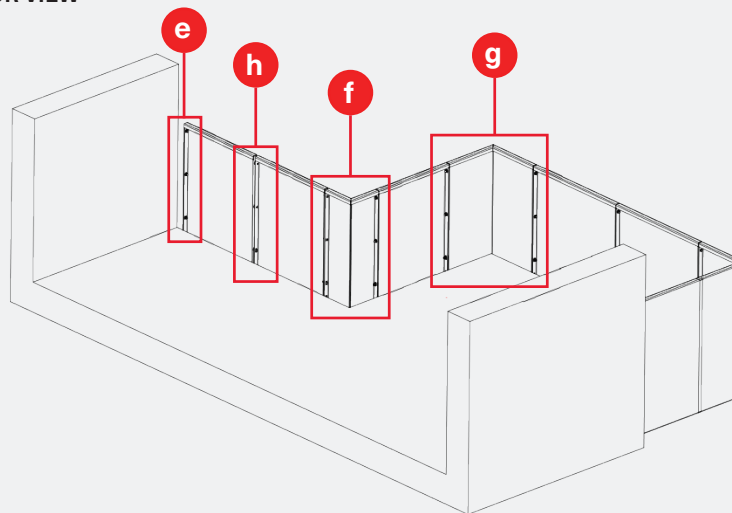

**FASÇIA MOUNT
GUARDRAIL**

TYPICAL DETAILS

EXTERIOR VIEW

DETAIL KEY

- Ⓐ End connection exterior
- Ⓑ Inside corner exterior
- Ⓒ Outside corner exterior
- Ⓓ Typ. Connection exterior
- Ⓔ End connection interior
- Ⓕ Inside corner Interior
- Ⓖ Outside corner Interior
- Ⓗ Typ. Connection Interior

INTERIOR VIEW

BOKMODERN.COM

For any questions please call
415.749.6500 X 295

**FASÇIA MOUNT
GUARDRAIL**

TYPICAL DETAILS

a End connection exterior

b Inside corner exterior

BOKMODERN.COM