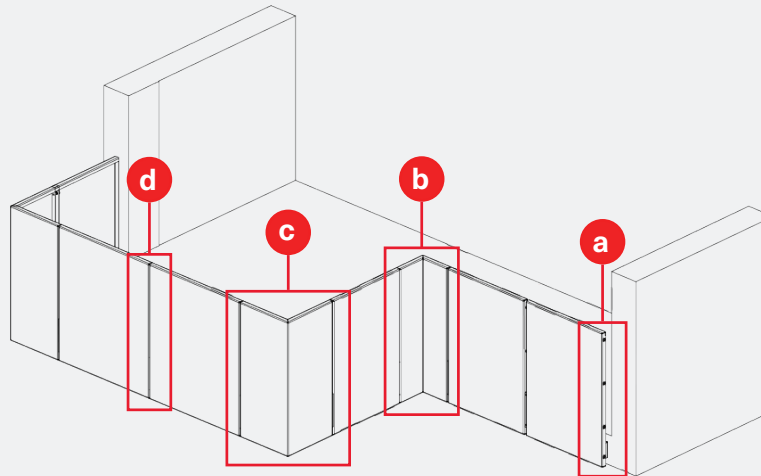

**FASÇIA MOUNT
GUARDRAIL**

BOKMODERN.COM

For any questions please call
415.749.6500 X 295

TYPICAL DETAILS

DETAIL KEY

- Ⓐ End connection exterior
- Ⓑ Inside corner exterior
- Ⓒ Outside corner exterior
- Ⓓ Typ. Connection exterior

**FASÇIA MOUNT
GUARDRAIL**

TYPICAL DETAILS

EXTERIOR VIEW

DETAIL KEY

- Ⓐ End connection exterior
- Ⓑ Inside corner exterior
- Ⓒ Outside corner exterior
- Ⓓ Typ. Connection exterior
- Ⓔ End connection interior
- Ⓕ Inside corner Interior
- Ⓖ Outside corner Interior
- Ⓗ Typ. Connection Interior