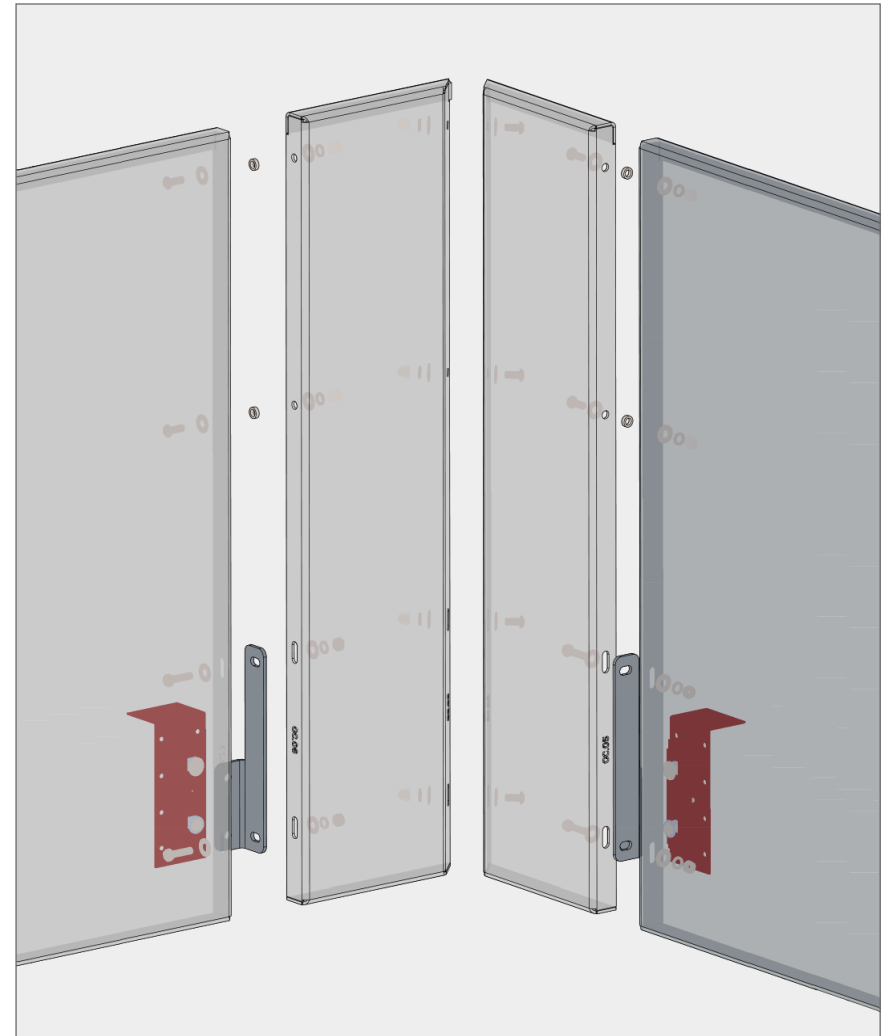

**FASÇIA MOUNT
GUARDRAIL**

TYPICAL DETAILS

EXTERIOR VIEW

DETAIL KEY

- Ⓐ End connection exterior
- Ⓑ Inside corner exterior
- Ⓒ Outside corner exterior
- Ⓓ Typ. Connection exterior
- Ⓔ End connection interior
- Ⓕ Inside corner Interior
- Ⓖ Outside corner Interior
- Ⓗ Typ. Connection Interior

INTERIOR VIEW

BOKMODERN.COM

For any questions please call
415.749.6500 X 295

**FASÇIA MOUNT
GUARDRAIL**

TYPICAL DETAILS

a End connection exterior

b Inside corner exterior

BOKMODERN.COM