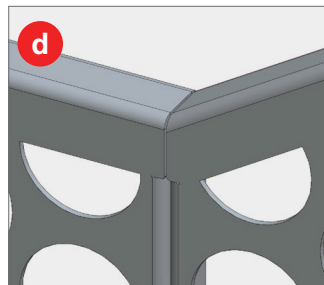

BOKMODERN.COM

For any questions please call
415.749.6500 X 295

**FASÇIA MOUNT
GUARDRAIL**

HANDRAIL DETAIL

DETAIL KEY

- Ⓐ Typ. Connection
- Ⓑ Stringer Typ Connection
- Ⓒ End Condition
- Ⓓ Landing Transition
- Ⓔ Landing Transition