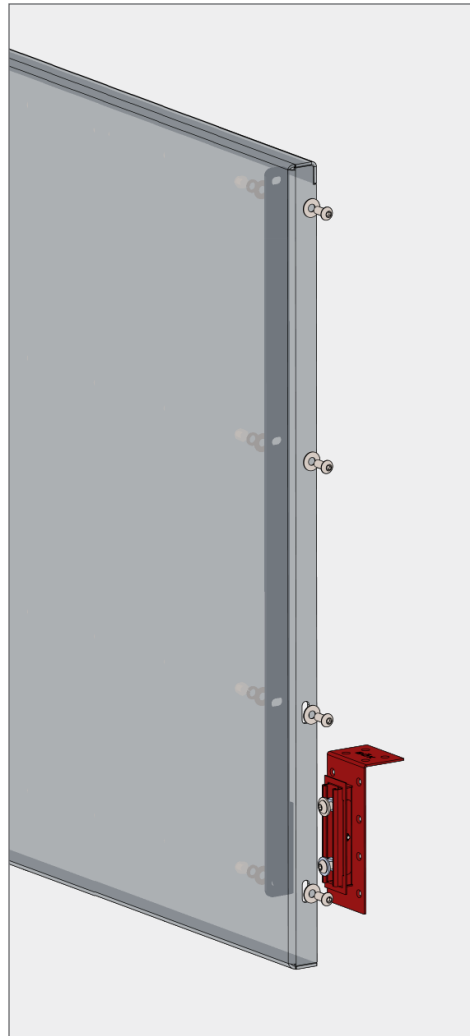

**FASÇIA MOUNT
GUARDRAIL**

TYPICAL DETAILS

EXTERIOR VIEW

DETAIL KEY

- Ⓐ End connection exterior
- Ⓑ Inside corner exterior
- Ⓒ Outside corner exterior
- Ⓓ Typ. Connection exterior
- Ⓔ End connection interior
- Ⓕ Inside corner Interior
- Ⓖ Outside corner Interior
- Ⓗ Typ. Connection Interior

INTERIOR VIEW

BOKMODERN.COM

For any questions please call
415.749.6500 X 295

**FASÇIA MOUNT
GUARDRAIL**

TYPICAL DETAILS

a End connection exterior

b Inside corner exterior

BOKMODERN.COM