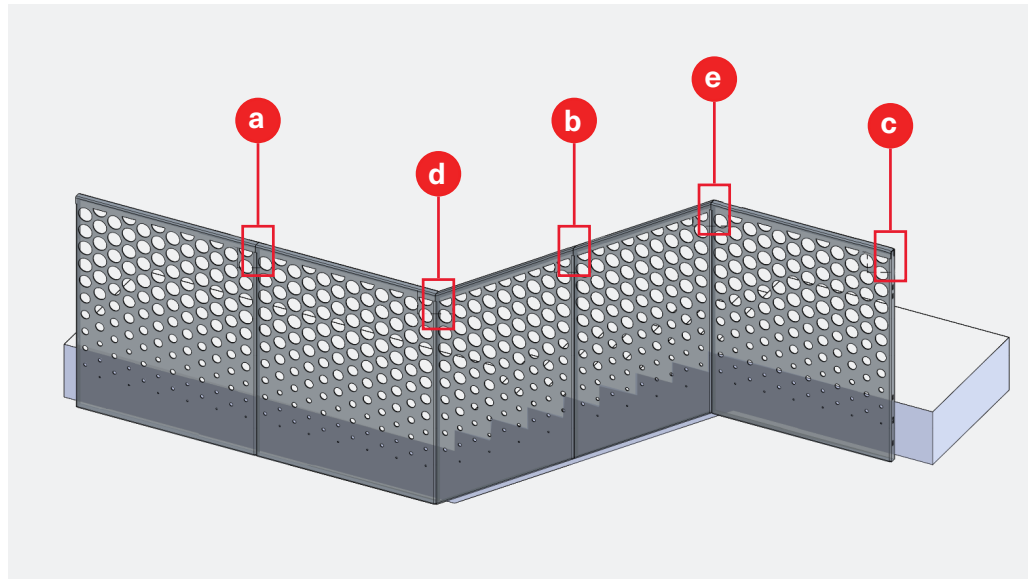

**FASÇIA MOUNT
GUARDRAIL**

HANDRAIL DETAIL

DETAIL KEY

- Ⓐ Typ. Connection
- Ⓑ Stringer Typ Connection
- Ⓒ End Condition
- Ⓓ Landing Transition
- Ⓔ Landing Transition