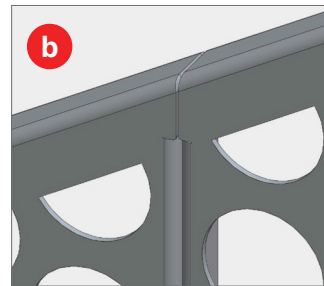

FASÇIA MOUNT GUARDRAIL

Our laser cut Balcony Guardrails are unitized structural panels which require no additional posts or other secondary structure. This BOK Modern original product reinvented the guardrail industry and set a new standard for laser cut guard railing. In addition to providing attractive fixtures for new developments our guardrails are excellent for retrofitting existing, non-conforming guardrails. See our available accessories, including lighting, wood caps, and floor closure plates.

BOKMODERN.COM

For any questions please call
415.749.6500 X 295

**FASÇIA MOUNT
GUARDRAIL**

HANDRAIL DETAIL

DETAIL KEY

- Ⓐ Typ. Connection
- Ⓑ Stringer Typ Connection
- Ⓒ End Condition
- Ⓓ Landing Transition
- Ⓔ Landing Transition