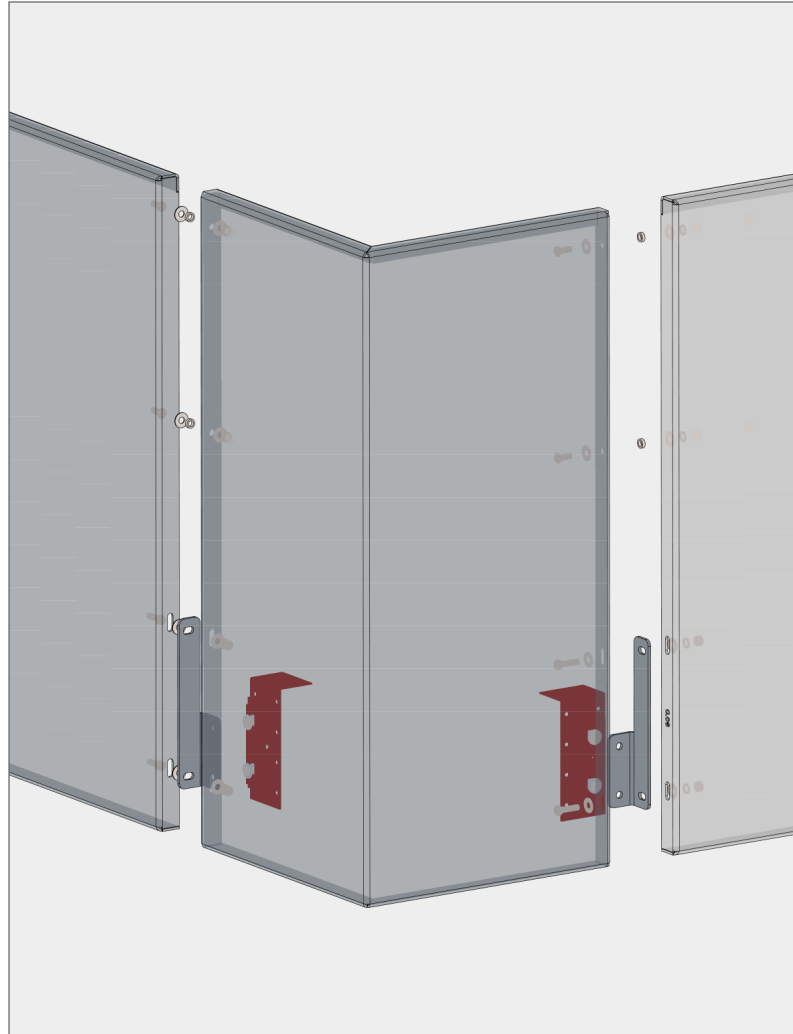

**FASÇIA MOUNT
GUARDRAIL**

c Outside corner exterior