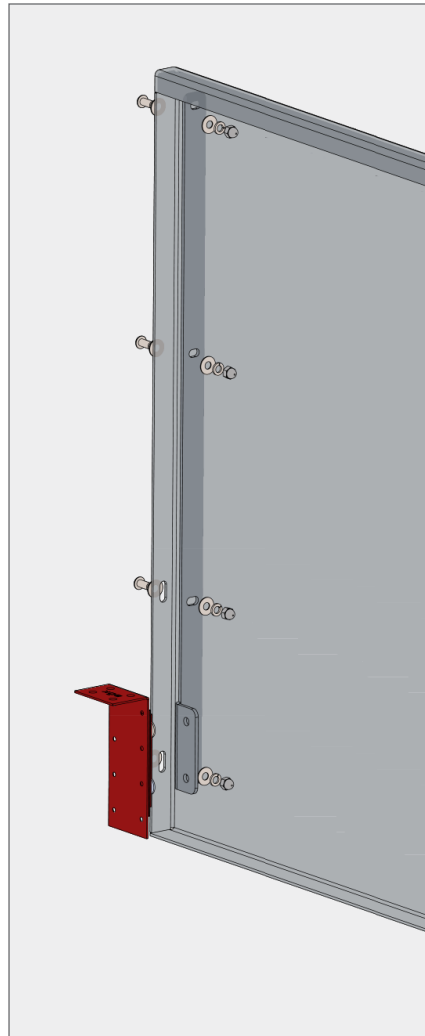

**FASÇIA MOUNT
GUARDRAIL**

TYPICAL DETAILS

EXTERIOR VIEW

DETAIL KEY

- Ⓐ End connection exterior
- Ⓑ Inside corner exterior
- Ⓒ Outside corner exterior
- Ⓓ Typ. Connection exterior
- Ⓔ End connection interior
- Ⓕ Inside corner Interior
- Ⓖ Outside corner Interior
- Ⓗ Typ. Connection Interior

For any questions please call
415.749.6500 X 295

**FASÇIA MOUNT
GUARDRAIL**

c Outside corner exterior

d Typ. Connection exterior

BOKMODERN.COM

For any questions please call
415.749.6500 X 295

**FASÇIA MOUNT
GUARDRAIL**

e End connection interior

f Inside corner interior

BOKMODERN.COM

For any questions please call
415.749.6500 X 295

**FASÇIA MOUNT
GUARDRAIL**

TYPICAL DETAILS

g Outside corner interior

h Typ. Connection interior