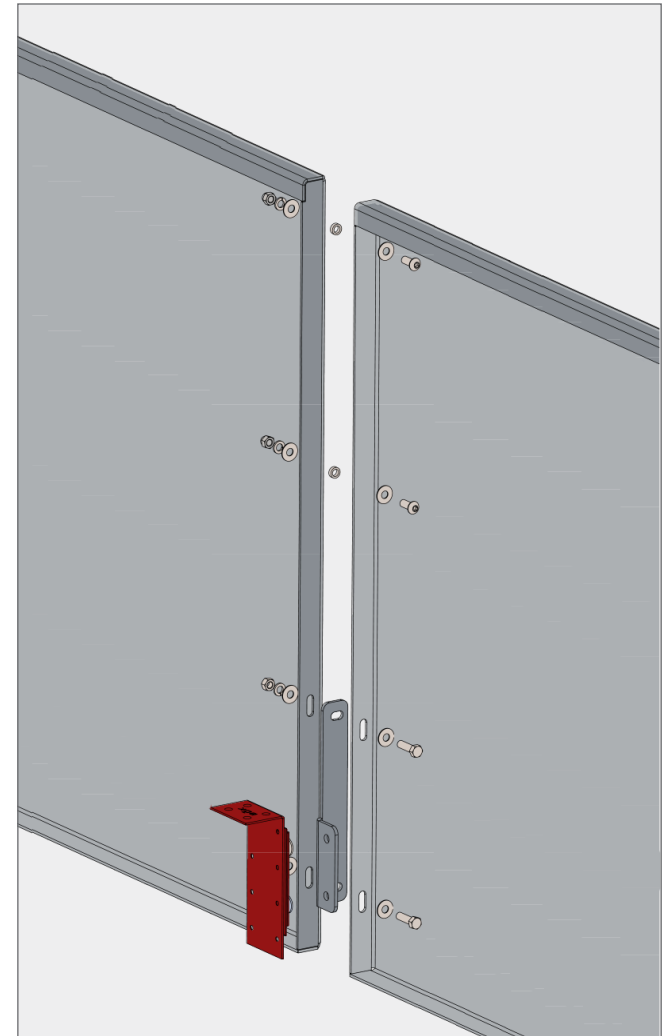

FASÇIA MOUNT GUARDRAIL

Our laser cut Balcony Guardrails are unitized structural panels which require no additional posts or other secondary structure. This BOK Modern original product reinvented the guardrail industry and set a new standard for laser cut guard railing. In addition to providing attractive fixtures for new developments our guardrails are excellent for retrofitting existing, non-conforming guardrails. See our available accessories, including lighting, wood caps, and floor closure plates.

e End connection interior

f Inside corner interior

BOKMODERN.COM

For any questions please call
415.749.6500 X 295

**FASÇIA MOUNT
GUARDRAIL**

TYPICAL DETAILS

g Outside corner interior

h Typ. Connection interior