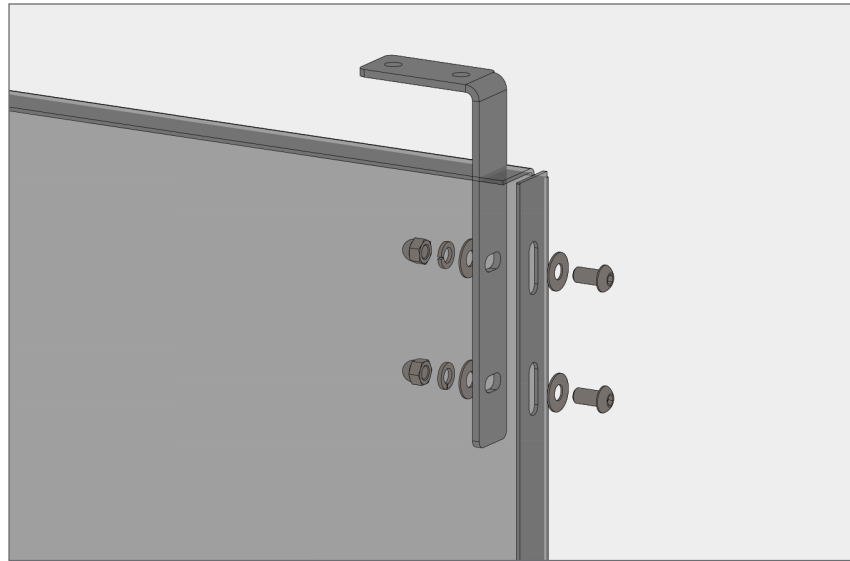

**INTERIOR  
ROOM  
PARTITION**

**TYPICAL DETAILS**

**DETAIL KEY**

- Ⓐ Upper bracket end
- Ⓑ Lower bracket end

**BOKMODERN.COM**

For any questions please call  
415.749.6500 X 295

**INTERIOR  
ROOM  
PARTITION**

**3D-VIEW**

**DETAIL KEY**

- Ⓐ Upper bracket end
- Ⓑ Lower bracket end
- Ⓒ Upper bracket type
- Ⓓ Lower bracket type

**BOKMODERN.COM**

For any questions please call  
415.749.6500 X 295

**INTERIOR  
ROOM  
PARTITION**

**BOKMODERN.COM**

For any questions please call  
415.749.6500 X 295

**SINGLE SIDED DETAILS**

**a** Single sided upper bracket end

**b** Single sided lower bracket end

**INTERIOR  
ROOM  
PARTITION**

**SINGLE SIDED DETAILS**