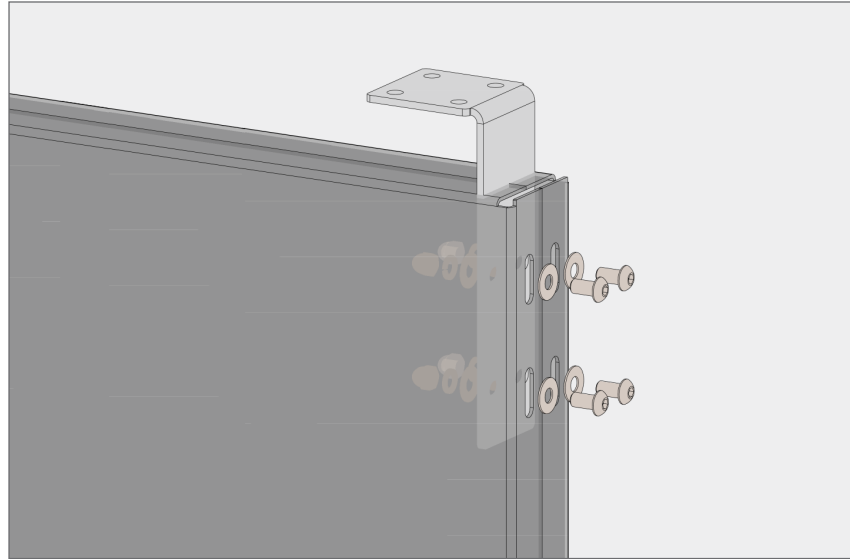

**c** Single sided upper bracket typ

**d** Single sided lower bracket typ

**BOKMODERN.COM**

For any questions please call  
415.749.6500 X 295

**INTERIOR  
ROOM  
PARTITION**

**BOKMODERN.COM**

For any questions please call  
415.749.6500 X 295

**DOUBLE SIDED DETAILS**

**a** Double sided upper bracket end

**b** Double sided lower bracket end

**INTERIOR  
ROOM  
PARTITION**

**BOKMODERN.COM**

For any questions please call  
415.749.6500 X 295

**DOUBLE SIDED DETAILS**