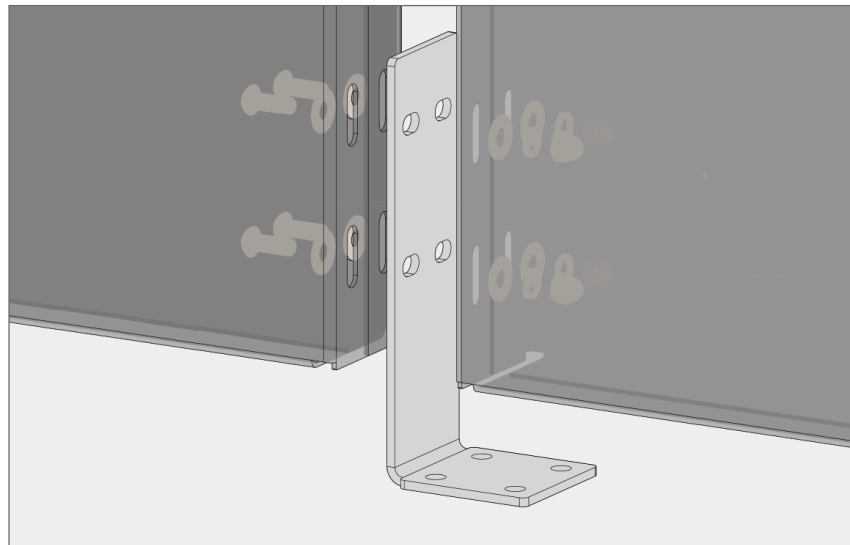

d Double sided lower bracket typ