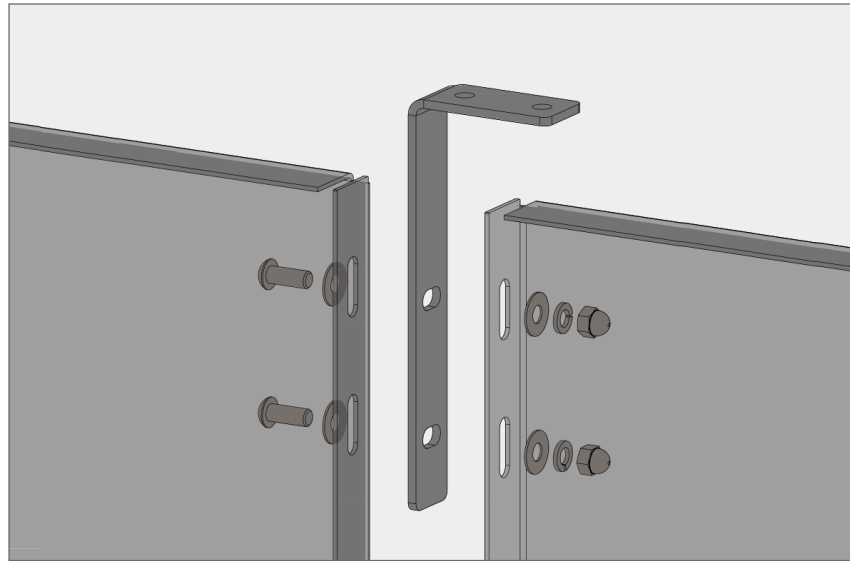

**3D-VIEW**

**DETAIL KEY**

- Ⓐ Upper bracket end
- Ⓑ Lower bracket end
- Ⓒ Upper bracket type
- Ⓓ Lower bracket type

**BOKMODERN.COM**

For any questions please call  
415.749.6500 X 295

**INTERIOR  
ROOM  
PARTITION**

**BOKMODERN.COM**

For any questions please call  
415.749.6500 X 295

**SINGLE SIDED DETAILS**

**a** Single sided upper bracket end

**b** Single sided lower bracket end

**INTERIOR  
ROOM  
PARTITION**

**SINGLE SIDED DETAILS**

**c** Single sided upper bracket typ

**d** Single sided lower bracket typ

**BOKMODERN.COM**

For any questions please call  
415.749.6500 X 295

**INTERIOR  
ROOM  
PARTITION**

**BOKMODERN.COM**

For any questions please call  
415.749.6500 X 295