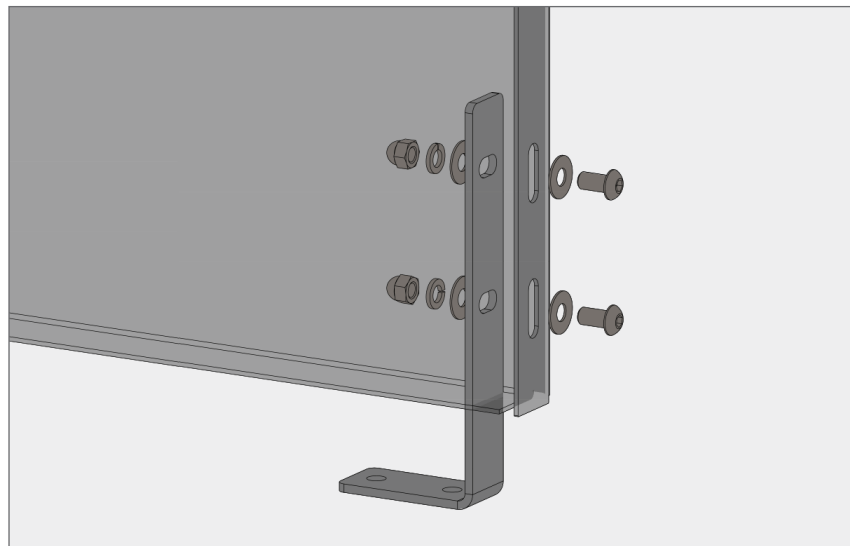

**INTERIOR  
ROOM  
PARTITION**

**TYPICAL DETAILS**

**DETAIL KEY**

- Ⓐ Upper bracket end
- Ⓑ Lower bracket end

**BOKMODERN.COM**

For any questions please call  
415.749.6500 X 295

**INTERIOR  
ROOM  
PARTITION**

**3D-VIEW**

**DETAIL KEY**

- Ⓐ Upper bracket end
- Ⓑ Lower bracket end
- Ⓒ Upper bracket type
- Ⓓ Lower bracket type

**BOKMODERN.COM**

For any questions please call  
415.749.6500 X 295

**INTERIOR  
ROOM  
PARTITION**

**BOKMODERN.COM**

For any questions please call  
415.749.6500 X 295

**SINGLE SIDED DETAILS**

**a** Single sided upper bracket end

**b** Single sided lower bracket end

**INTERIOR  
ROOM  
PARTITION**

**SINGLE SIDED DETAILS**