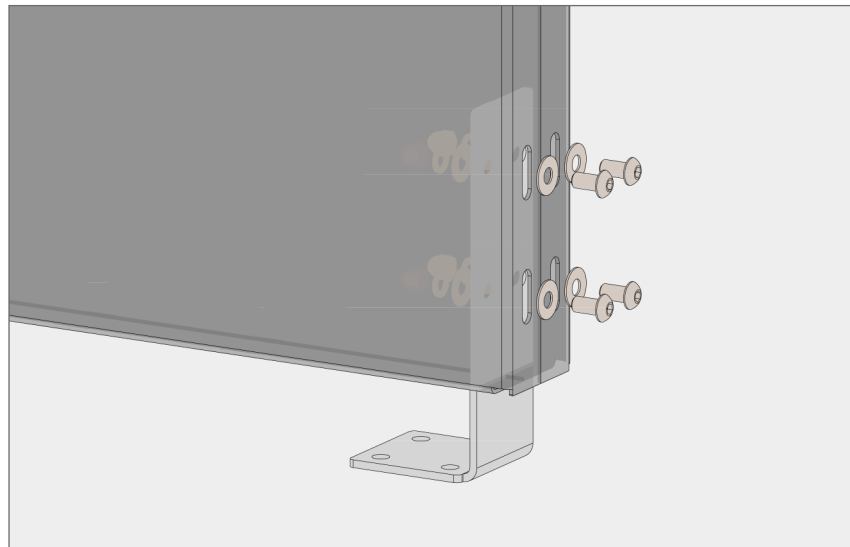

**c** Single sided upper bracket typ

**d** Single sided lower bracket typ

**BOKMODERN.COM**

For any questions please call  
415.749.6500 X 295

**INTERIOR  
ROOM  
PARTITION**

**BOKMODERN.COM**

For any questions please call  
415.749.6500 X 295

**DOUBLE SIDED DETAILS**

**a** Double sided upper bracket end

**b** Double sided lower bracket end

**INTERIOR  
ROOM  
PARTITION**

**BOKMODERN.COM**

For any questions please call  
415.749.6500 X 295

**DOUBLE SIDED DETAILS**