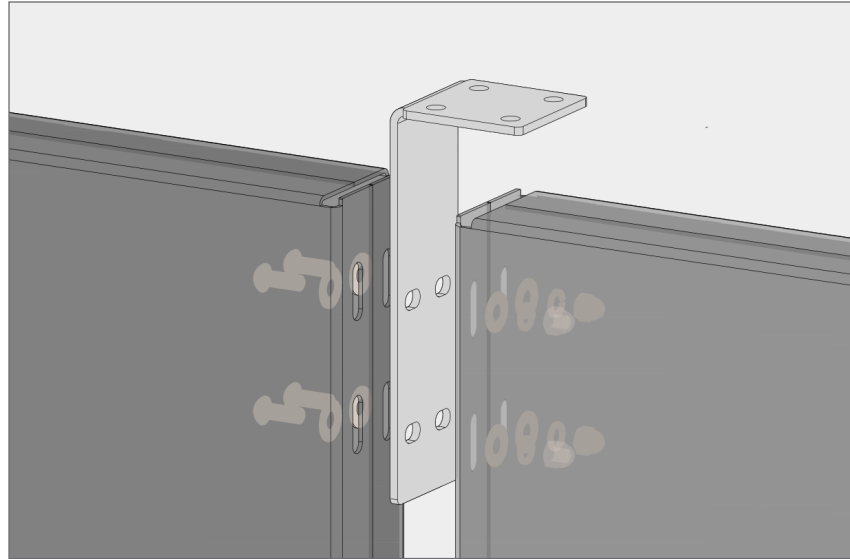

**DOUBLE SIDED DETAILS**

**a** Double sided upper bracket end

**b** Double sided lower bracket end

**INTERIOR  
ROOM  
PARTITION**

**BOKMODERN.COM**

For any questions please call  
415.749.6500 X 295

**DOUBLE SIDED DETAILS**

**c** Double sided upper bracket typ

**d** Double sided lower bracket typ