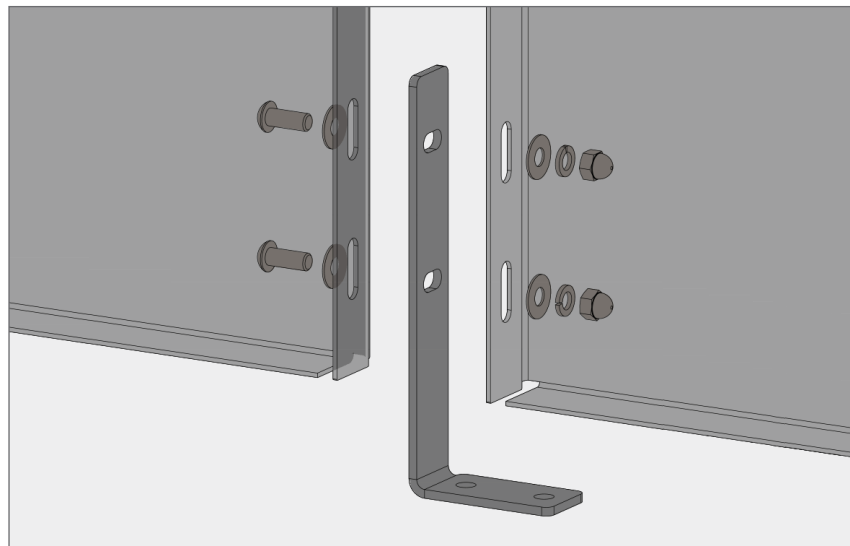

**3D-VIEW**

**DETAIL KEY**

- Ⓐ Upper bracket end
- Ⓑ Lower bracket end
- Ⓒ Upper bracket type
- Ⓓ Lower bracket type

**BOKMODERN.COM**

For any questions please call  
415.749.6500 X 295

**INTERIOR  
ROOM  
PARTITION**

**BOKMODERN.COM**

For any questions please call  
415.749.6500 X 295

**SINGLE SIDED DETAILS**

**a** Single sided upper bracket end

**b** Single sided lower bracket end

**INTERIOR  
ROOM  
PARTITION**

**SINGLE SIDED DETAILS**

**c** Single sided upper bracket typ

**d** Single sided lower bracket typ

**BOKMODERN.COM**

For any questions please call  
415.749.6500 X 295

**INTERIOR  
ROOM  
PARTITION**

**BOKMODERN.COM**

For any questions please call  
415.749.6500 X 295