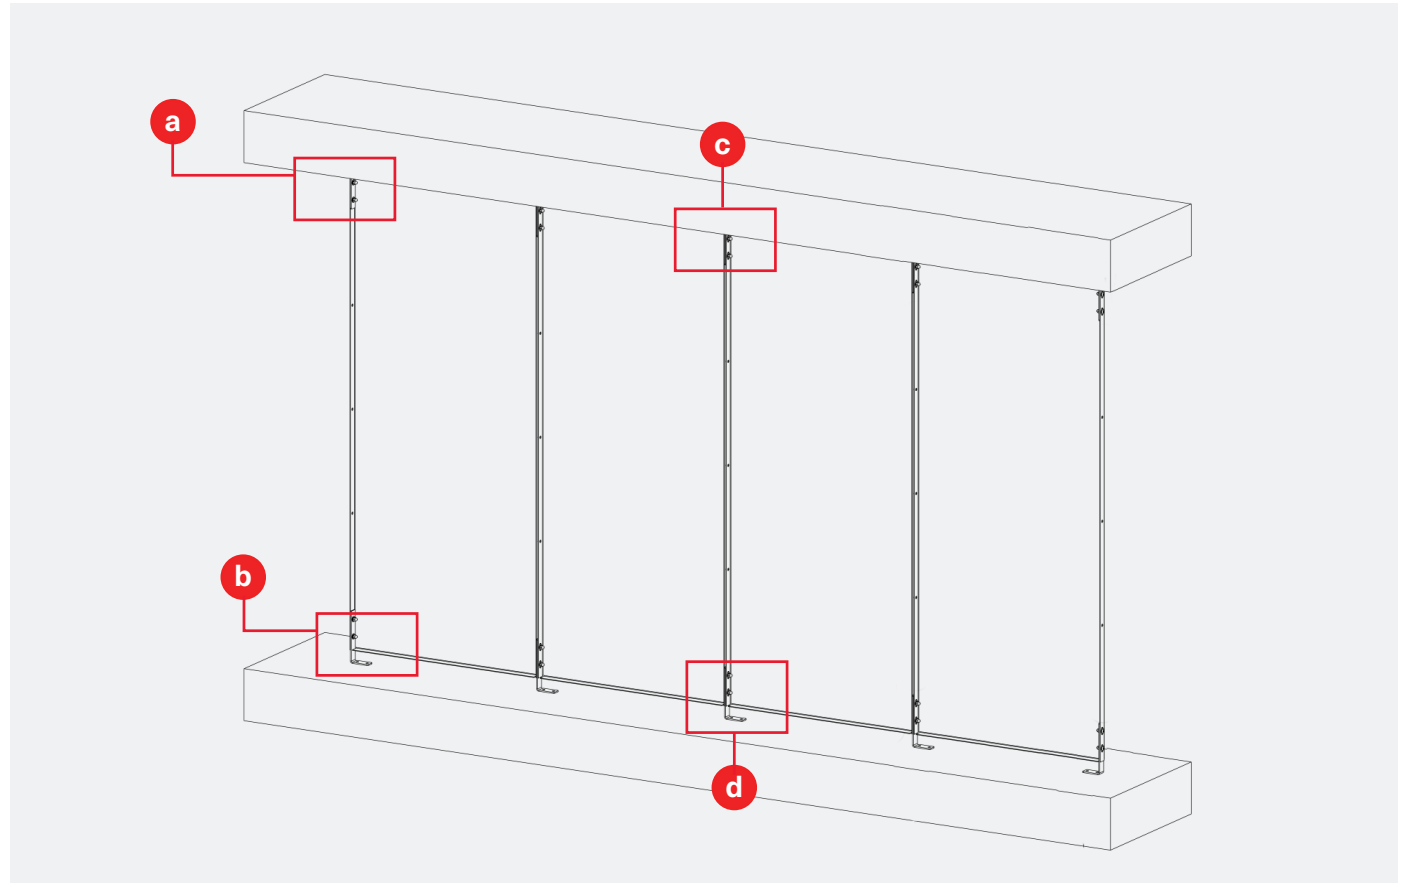

**INTERIOR  
ROOM  
PARTITION**

**TYPICAL DETAILS**

**DETAIL KEY**

- Ⓐ Upper bracket end
- Ⓑ Lower bracket end

**BOKMODERN.COM**

For any questions please call  
415.749.6500 X 295

**INTERIOR  
ROOM  
PARTITION**

**3D-VIEW**

**DETAIL KEY**

- Ⓐ Upper bracket end
- Ⓑ Lower bracket end
- Ⓒ Upper bracket type
- Ⓓ Lower bracket type

**BOKMODERN.COM**

For any questions please call  
415.749.6500 X 295

**INTERIOR  
ROOM  
PARTITION**