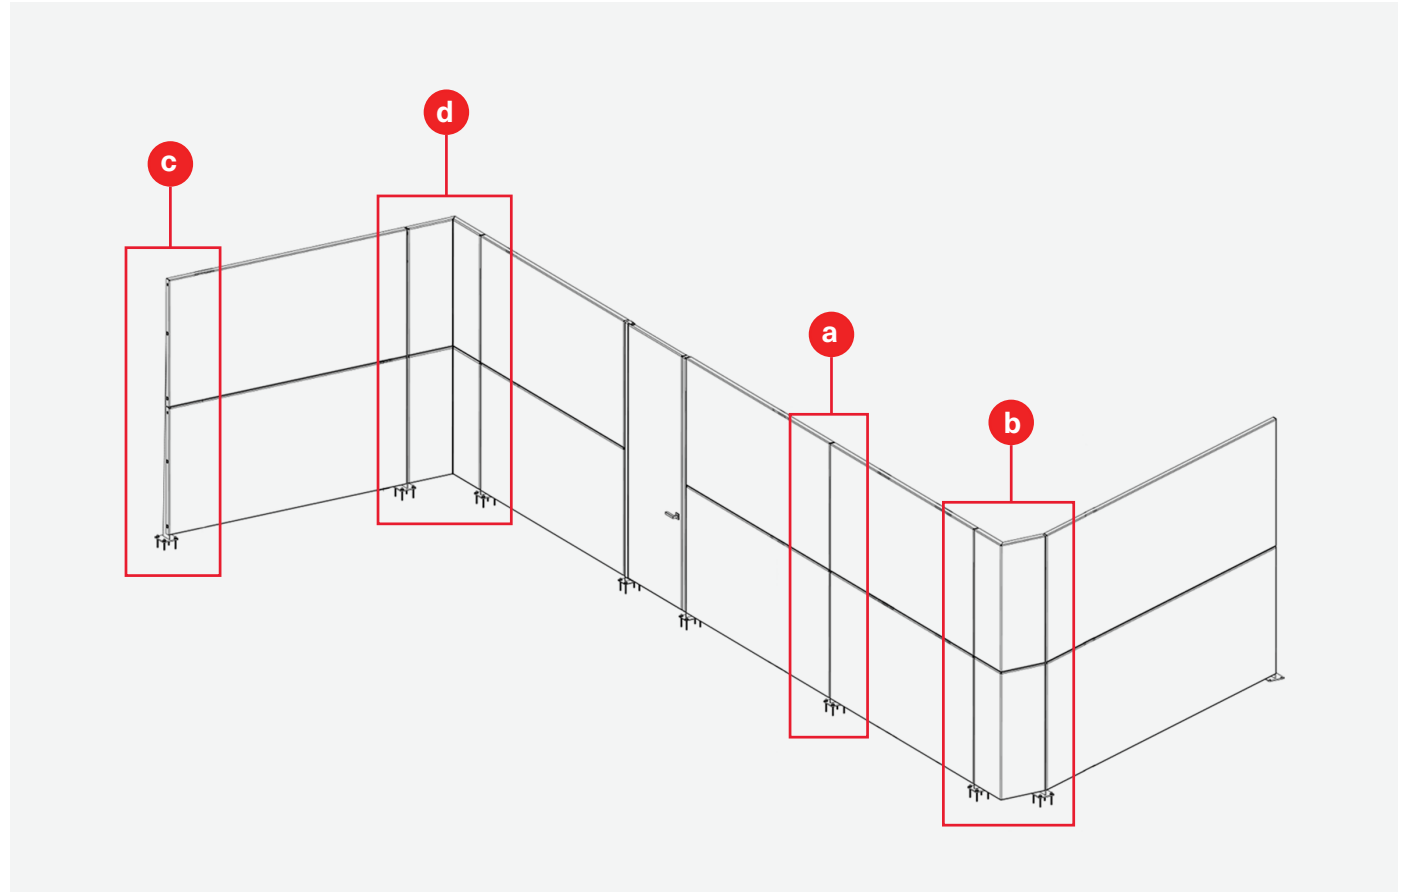

LONGSPAN HORIZONTAL FENCE

The Longspan Horizontal Fence is our latest fence design. It has all of the benefits of our Blade Fence combined with the installation benefits of having footings spaced at 8' on center. Limiting the number of posts created a more cohesive and modern look and lets your pattern speak for itself.

**LONGSPAN
HORIZONTAL
FENCE**

TYPICAL DETAILS

DETAIL KEY

- (a) Typ connection
- (b) Outside corner
- (c) End connection
- (d) Inside corner

BOKMODERN.COM

For any questions please call
415.749.6500 X 295

**LONGSPAN
HORIZONTAL
FENCE**