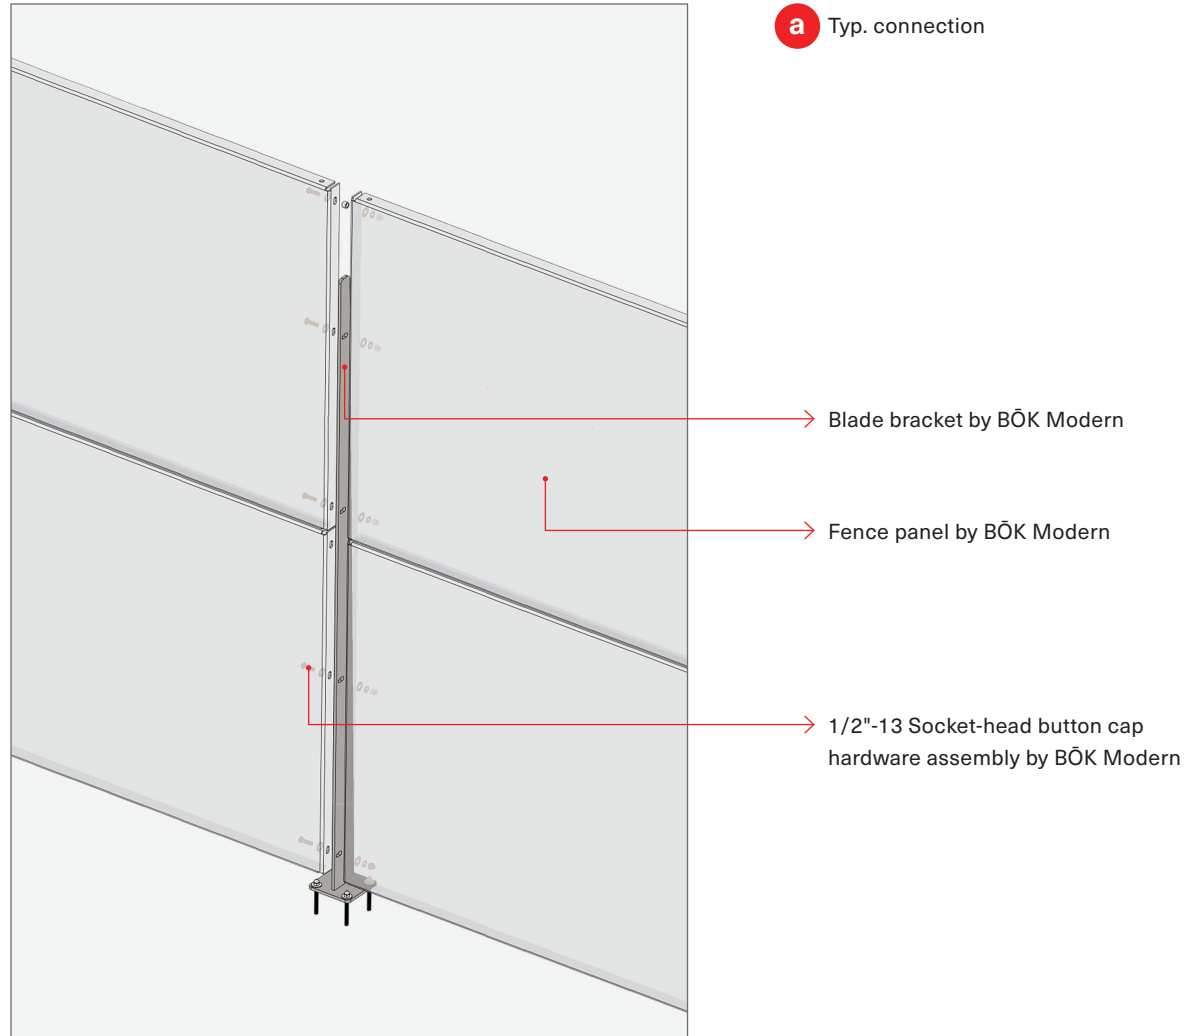

**LONGSPAN
HORIZONTAL
FENCE**

TYPICAL DETAILS

BOKMODERN.COM

For any questions please call
415.749.6500 X 295