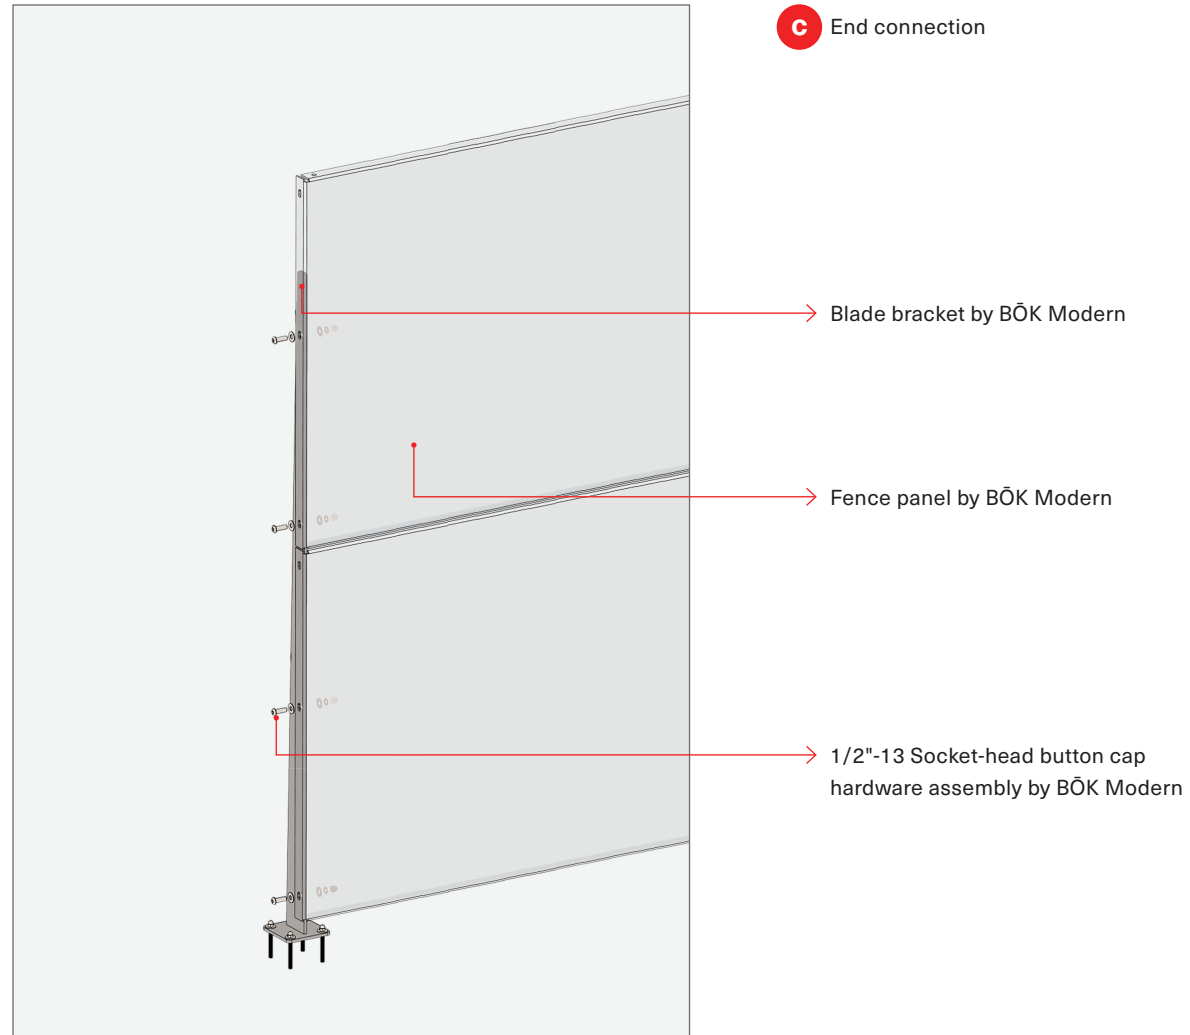

**LONGSPAN
HORIZONTAL
FENCE**

TYPICAL DETAILS

BOKMODERN.COM

For any questions please call
415.749.6500 X 295