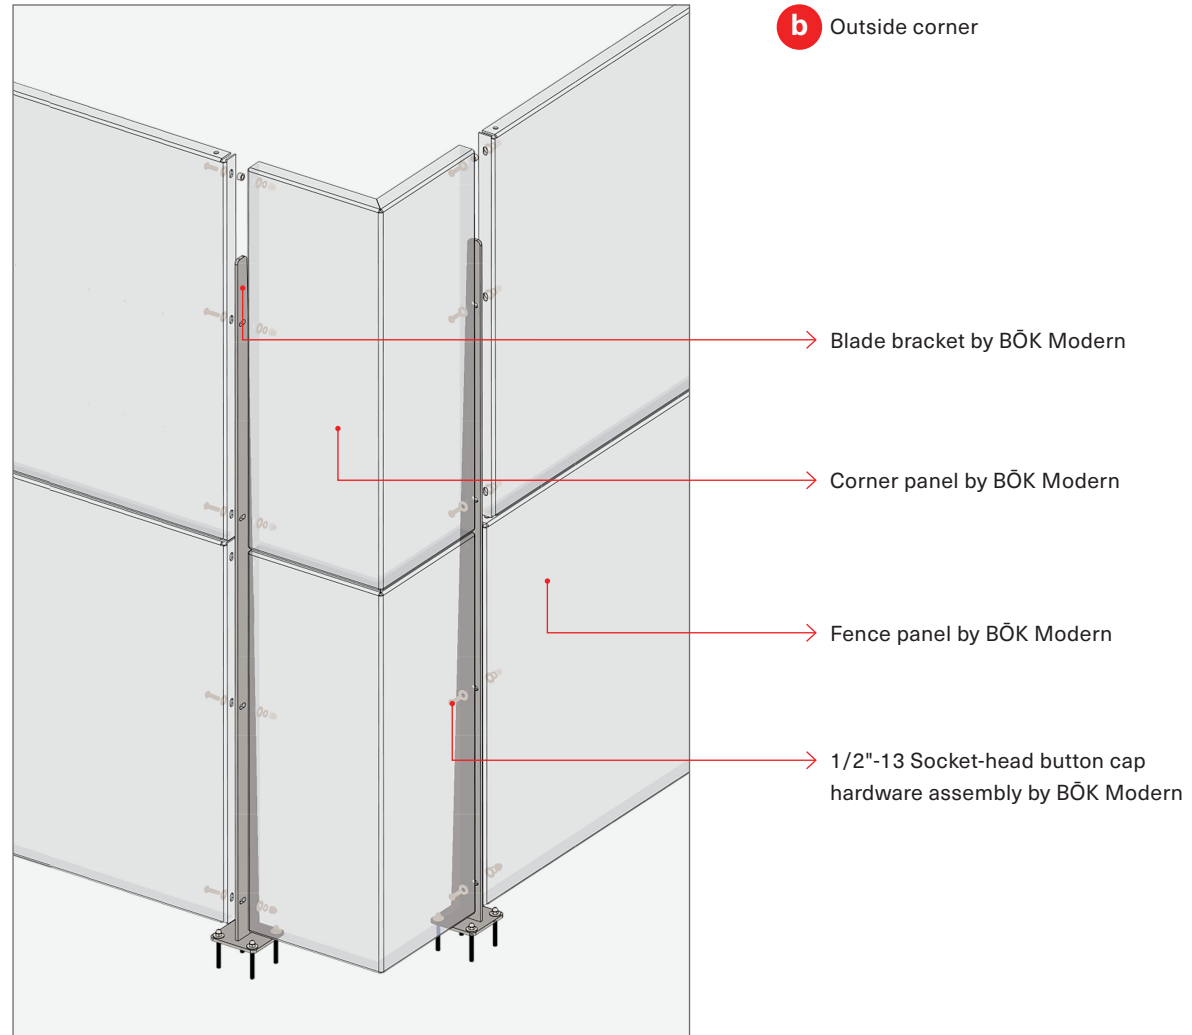

LONGSPAN HORIZONTAL FENCE

The Longspan Horizontal Fence is our latest fence design. It has all of the benefits of our Blade Fence combined with the installation benefits of having footings spaced at 8' on center. Limiting the number of posts created a more cohesive and modern look and lets your pattern speak for itself.

TYPICAL DETAILS

BOKMODERN.COM

For any questions please call
415.749.6500 X 295

**LONGSPAN
HORIZONTAL
FENCE**

TYPICAL DETAILS

BOKMODERN.COM

For any questions please call
415.749.6500 X 295

**LONGSPAN
HORIZONTAL
FENCE**