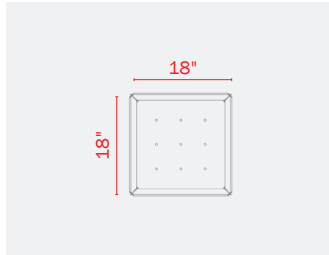

PLANTERS

PLANTER HEIGHT OPTIONS: 18", 24", 30", 36"

Rectangle Planter

Cube Planter

Corner Planter

PLANTERS

PLANTER ACCESSORIES

PLANTER ACCESSORIES OPTIONS