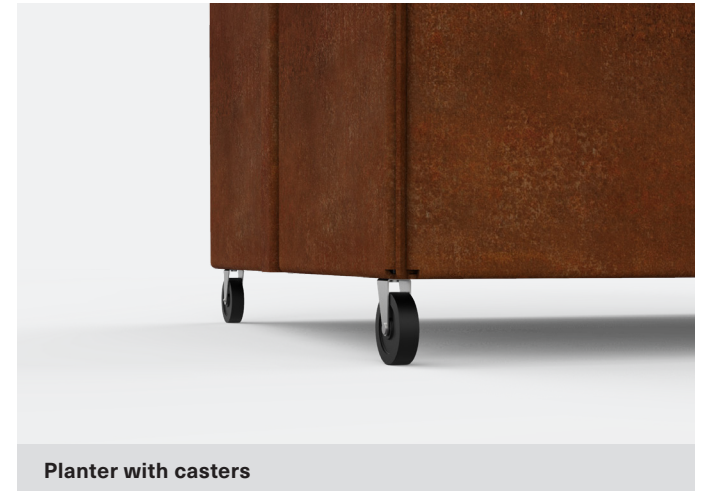

PLANTERS

PLANTER HEIGHT OPTIONS: 18", 24", 30", 36"

Rectangle Planter

Cube Planter

Corner Planter

PLANTERS

PLANTER ACCESSORIES

PLANTER ACCESSORIES OPTIONS