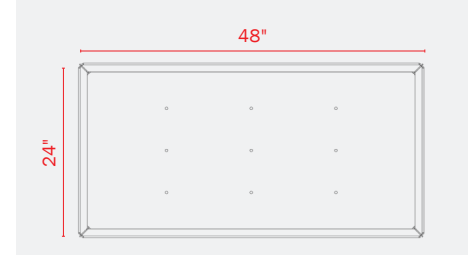

PLANTERS

PLANTER HEIGHT OPTIONS: 18", 24", 30", 36"

Rectangle Planter

Cube Planter

Corner Planter

PLANTERS

PLANTER ACCESSORIES

PLANTER ACCESSORIES OPTIONS