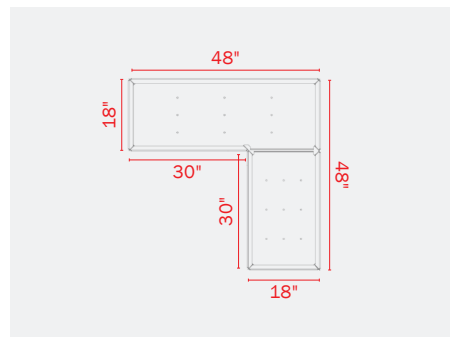

PLANTERS

PLANTER HEIGHT OPTIONS: 18", 24", 30", 36"

Rectangle Planter

Cube Planter

Corner Planter

PLANTERS

PLANTER ACCESSORIES

PLANTER ACCESSORIES OPTIONS