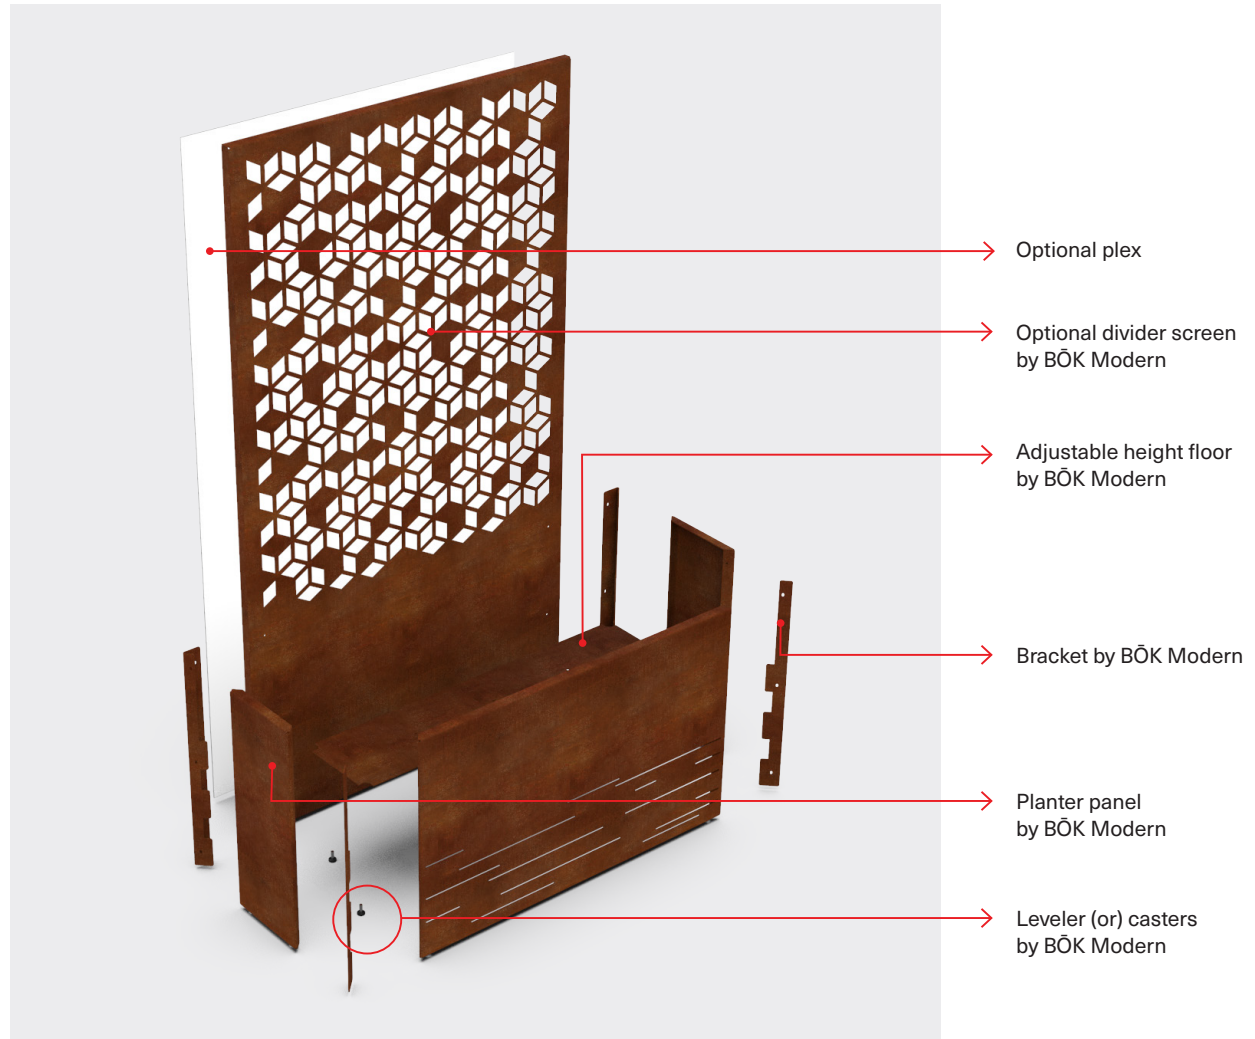

PLANTERS

PLANTER HEIGHT OPTIONS: 18", 24", 30", 36"

Rectangle Planter

Cube Planter

Corner Planter

PLANTERS

PLANTER ACCESSORIES

PLANTER ACCESSORIES OPTIONS

- (a) Levelers or Casters
- (b) Lighting in Base of Planter
- (c) Single or Double Sided Planter with Divider
- (d) Optional Plexi Glass insert for divider

PLANTERS

PLANTER CONFIGURATIONS EXAMPLES

PLANTERS

Single sided planters | Dividers | Under planter lighting | Levelers

Double sided planters | Dividers | Casters

Rectangle planters | Levelers

Rectangle Planter | Corner planter | Levelers

PLANTERS

Double planter with screen x3