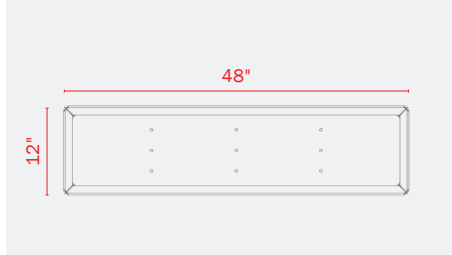

PLANTERS

PLANTER HEIGHT OPTIONS: 18", 24", 30", 36"

Rectangle Planter

Cube Planter

Corner Planter

PLANTERS

PLANTER ACCESSORIES

PLANTER ACCESSORIES OPTIONS