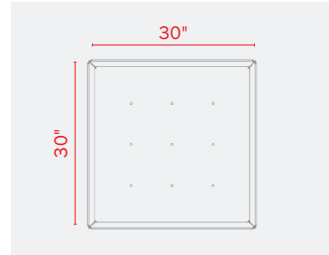

PLANTERS

PLANTER HEIGHT OPTIONS: 18", 24", 30", 36"

Rectangle Planter

Cube Planter

Corner Planter

PLANTERS

PLANTER ACCESSORIES

PLANTER ACCESSORIES OPTIONS