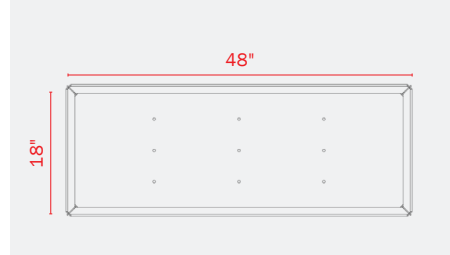

PLANTERS

PLANTER HEIGHT OPTIONS: 18", 24", 30", 36"

Rectangle Planter

Cube Planter

Corner Planter

PLANTERS

PLANTER ACCESSORIES

PLANTER ACCESSORIES OPTIONS