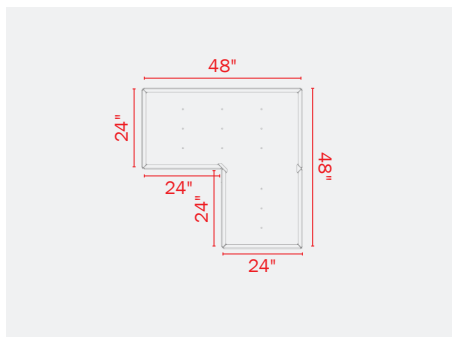

PLANTERS

PLANTER HEIGHT OPTIONS: 18", 24", 30", 36"

Rectangle Planter

Cube Planter

Corner Planter

PLANTERS

PLANTER ACCESSORIES

PLANTER ACCESSORIES OPTIONS