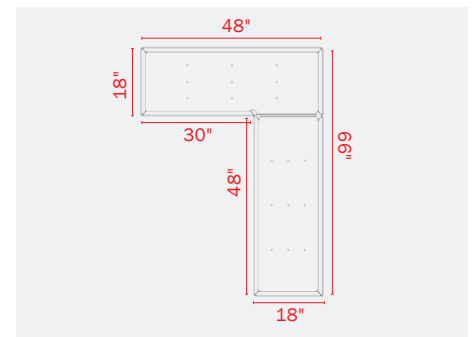

PLANTERS

PLANTER HEIGHT OPTIONS: 18", 24", 30", 36"

Rectangle Planter

Cube Planter

Corner Planter

PLANTERS

PLANTER ACCESSORIES

PLANTER ACCESSORIES OPTIONS