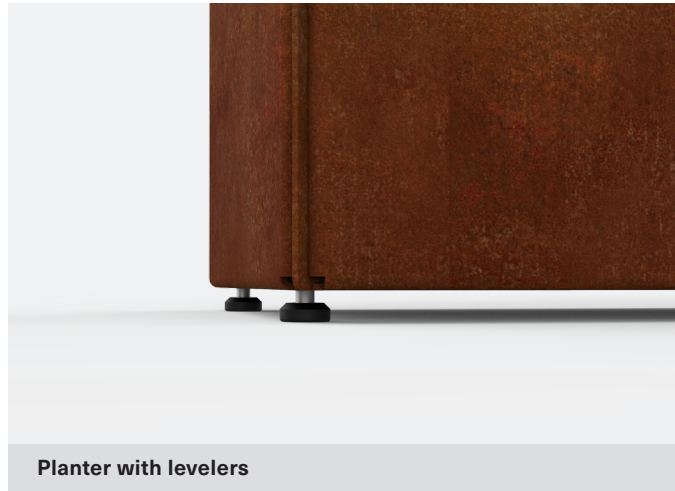

PLANTERS

PLANTER HEIGHT OPTIONS: 18", 24", 30", 36"

Rectangle Planter

Cube Planter

Corner Planter

PLANTERS

PLANTER ACCESSORIES

PLANTER ACCESSORIES OPTIONS