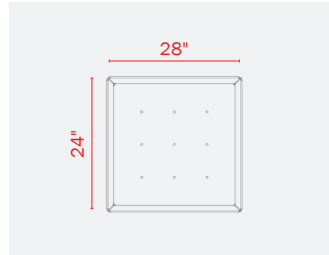

PLANTERS

PLANTER HEIGHT OPTIONS: 18", 24", 30", 36"

Rectangle Planter

Cube Planter

Corner Planter

PLANTERS

PLANTER ACCESSORIES

PLANTER ACCESSORIES OPTIONS