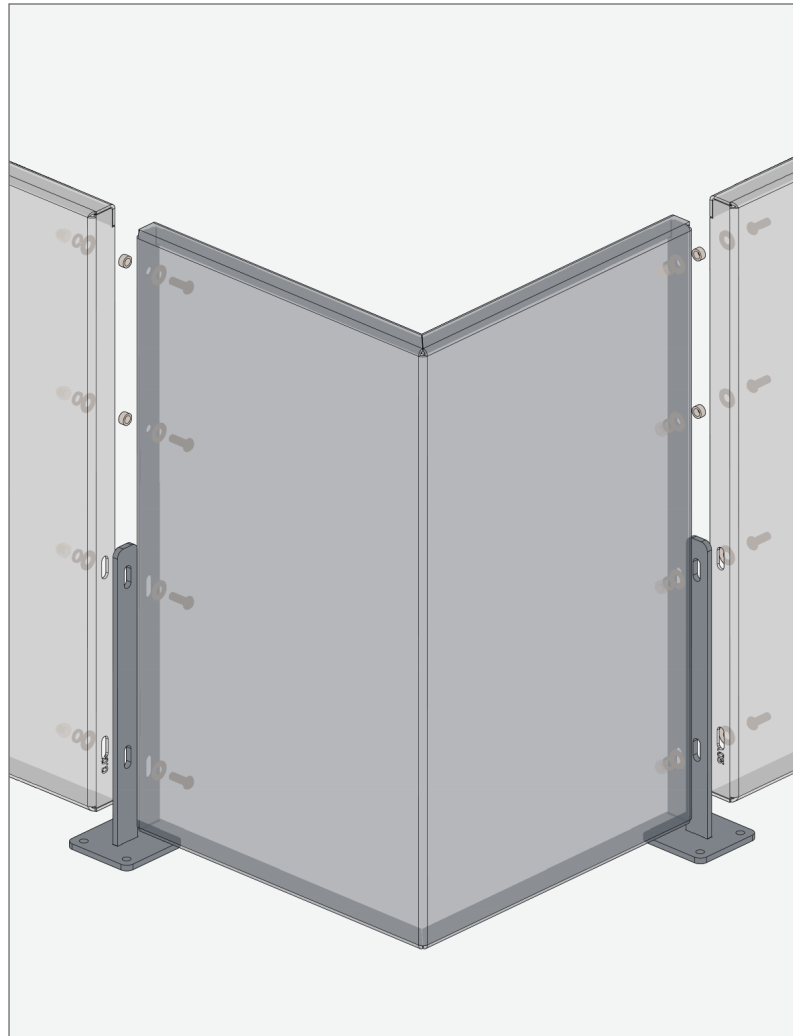

**TOP MOUNT
GUARDRAIL**

TYPICAL DETAILS

c Outside corner exterior