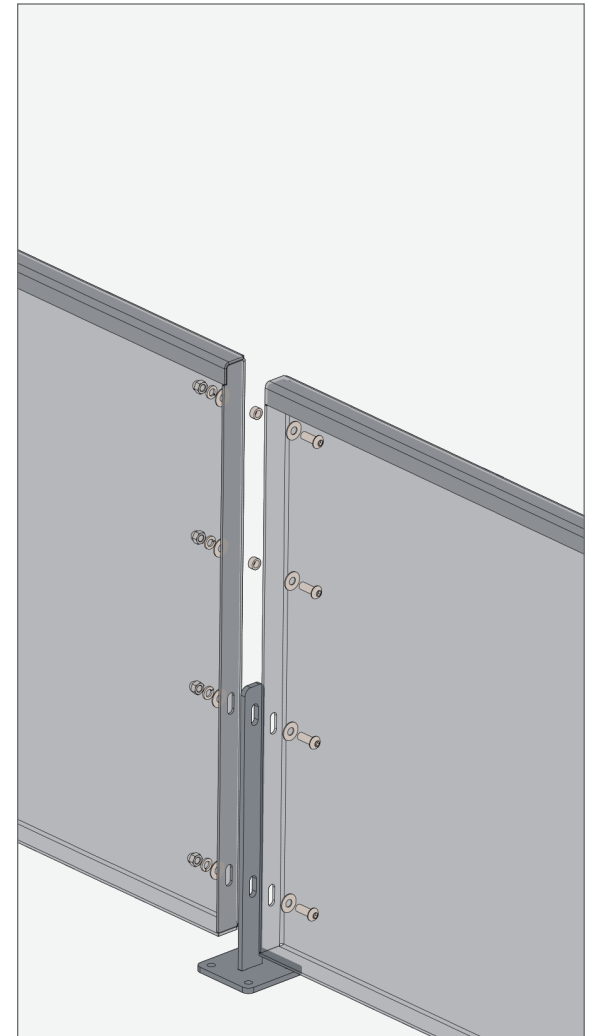

e End connection interior

f Inside corner interior

BOKMODERN.COM

For any questions please call
415.749.6500 X 295

**TOP MOUNT
GUARDRAIL**

TYPICAL DETAILS

g Outside corner interior

h Typ. Connection interior