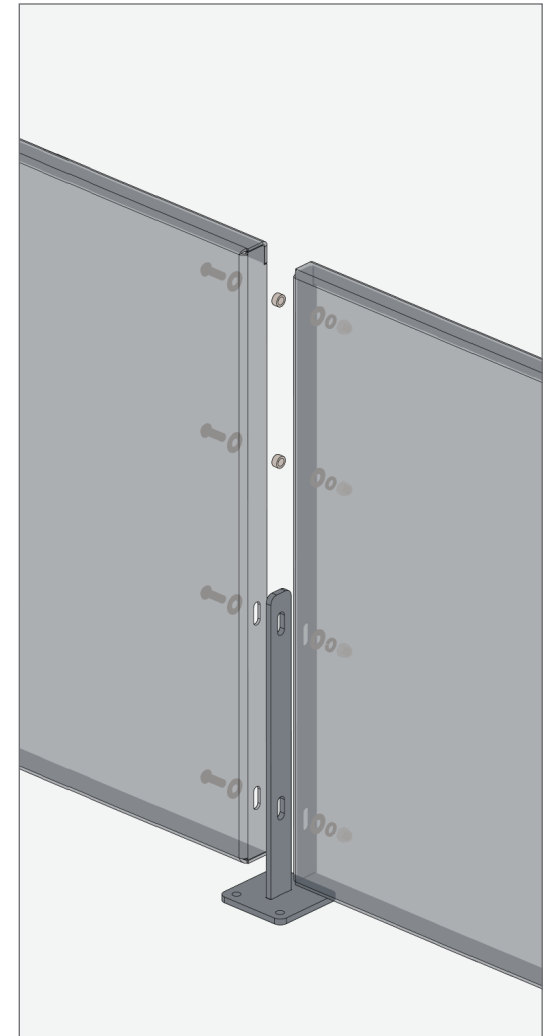

d Typ. Connection exterior

BOKMODERN.COM

For any questions please call
415.749.6500 X 295