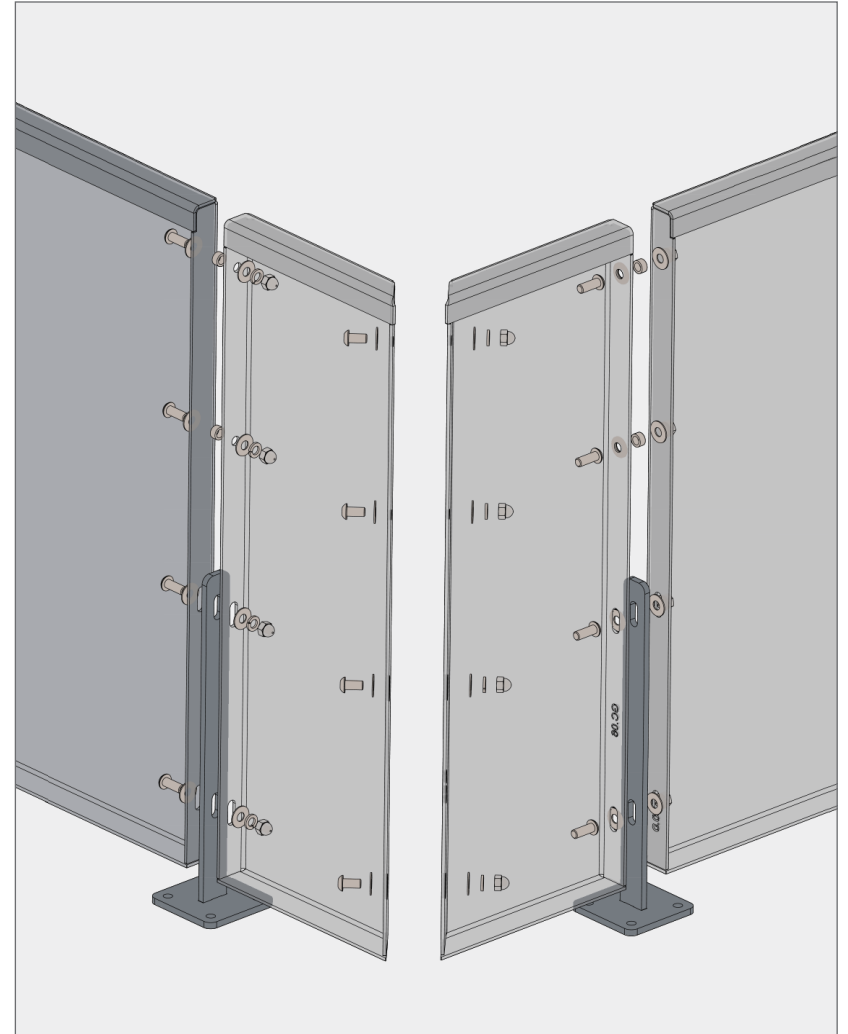

f Inside corner interior

BOKMODERN.COM

For any questions please call
415.749.6500 X 295