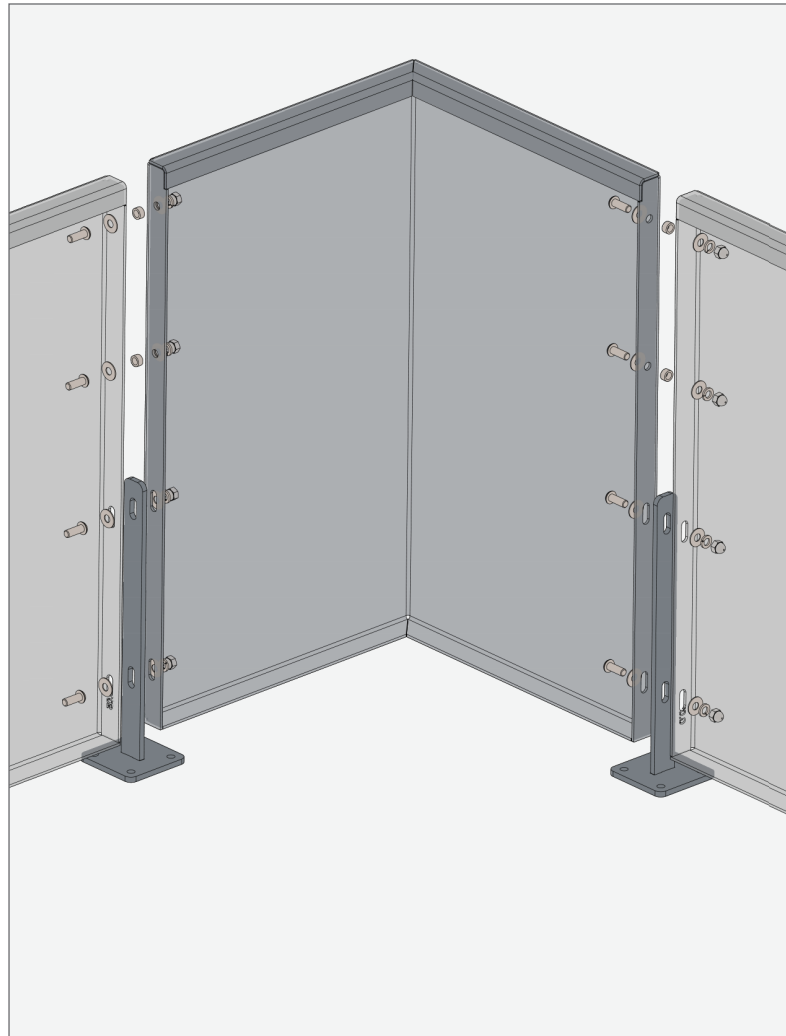

TOP MOUNT GUARDRAIL

Our laser cut Balcony Guardrails are unitized structural panels which require no additional posts or other secondary structure. This BOK Modern's original product reinvented the guardrail industry and set a new standard for laser cut guard railing. In addition to providing attractive fixtures for new developments our guardrails are excellent for retrofitting existing, non-conforming guardrails. Ask about our available accessories, including lighting, wood caps, and floor closure plates.

e End connection interior

f Inside corner interior

BOKMODERN.COM

For any questions please call
415.749.6500 X 295

**TOP MOUNT
GUARDRAIL**

TYPICAL DETAILS

g Outside corner interior

h Typ. Connection interior