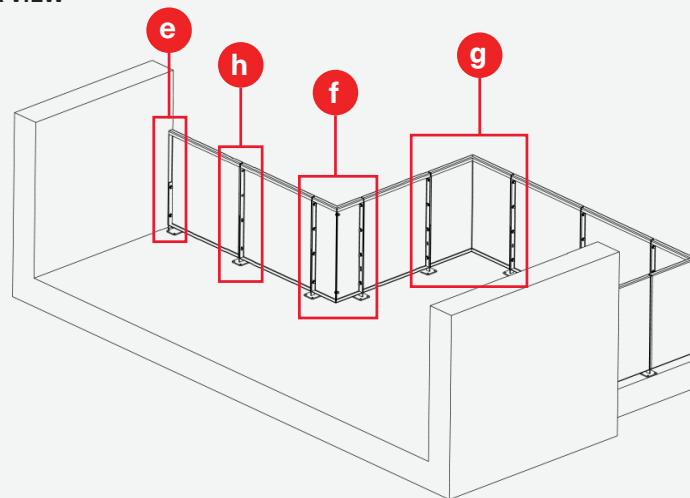

**TOP MOUNT
GUARDRAIL**

TYPICAL DETAILS

EXTERIOR VIEW

DETAIL KEY

- Ⓐ End connection exterior
- Ⓑ Inside corner exterior
- Ⓒ Outside corner exterior
- Ⓓ Typ. Connection exterior
- Ⓔ End connection interior
- Ⓕ Inside corner Interior
- Ⓖ Outside corner Interior
- Ⓗ Typ. Connection Interior

INTERIOR VIEW

BOKMODERN.COM

For any questions please call
415.749.6500 X 295

**TOP MOUNT
GUARDRAIL**

TYPICAL DETAILS

a End connection exterior

b Inside corner exterior

BOKMODERN.COM