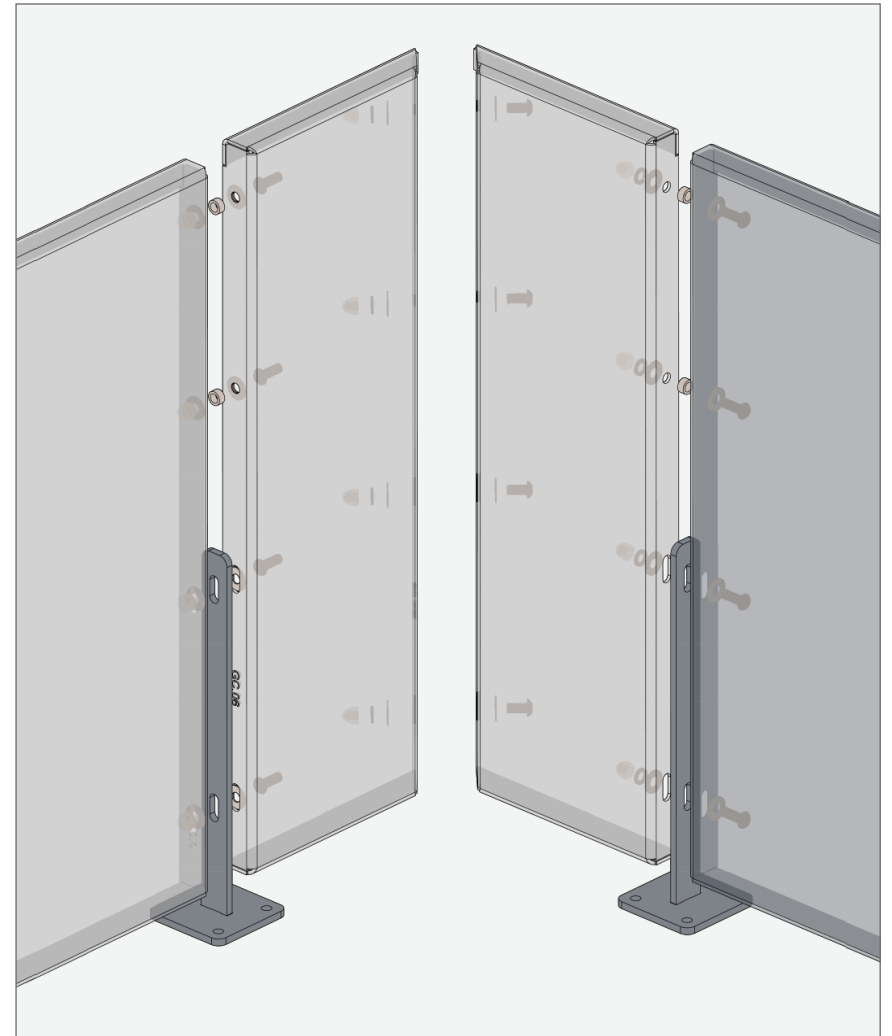

INTERIOR VIEW

BOKMODERN.COM

For any questions please call
415.749.6500 X 295

**TOP MOUNT
GUARDRAIL**

TYPICAL DETAILS

a End connection exterior

b Inside corner exterior

BOKMODERN.COM