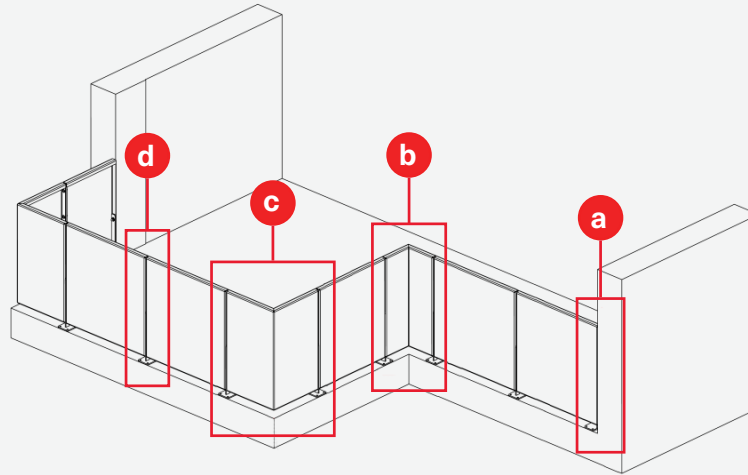

TOP MOUNT GUARDRAIL

Our laser cut Balcony Guardrails are unitized structural panels which require no additional posts or other secondary structure. This BOK Modern's original product reinvented the guardrail industry and set a new standard for laser cut guard railing. In addition to providing attractive fixtures for new developments our guardrails are excellent for retrofitting existing, non-conforming guardrails. Ask about our available accessories, including lighting, wood caps, and floor closure plates.

**TOP MOUNT
GUARDRAIL**

TYPICAL DETAILS

EXTERIOR VIEW

DETAIL KEY

- Ⓐ End connection exterior
- Ⓑ Inside corner exterior
- Ⓒ Outside corner exterior
- Ⓓ Typ. Connection exterior
- Ⓔ End connection interior
- Ⓕ Inside corner Interior
- Ⓖ Outside corner Interior
- Ⓗ Typ. Connection Interior