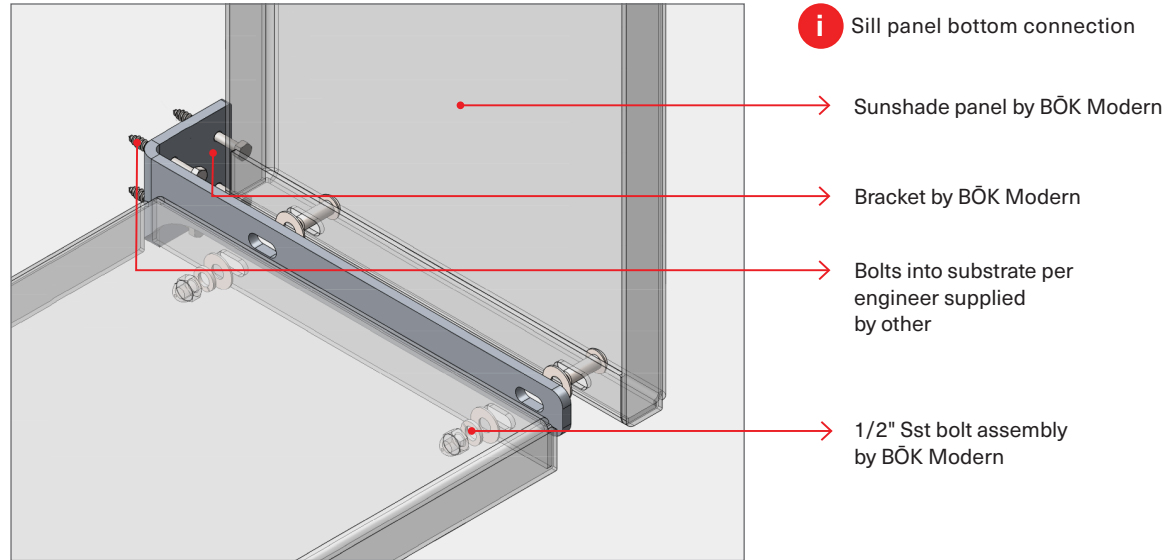

**BRACKETED
SUNSHADE**

TYPICAL DETAILS

BOKMODERN.COM

For any questions please call
415.749.6500 X 295