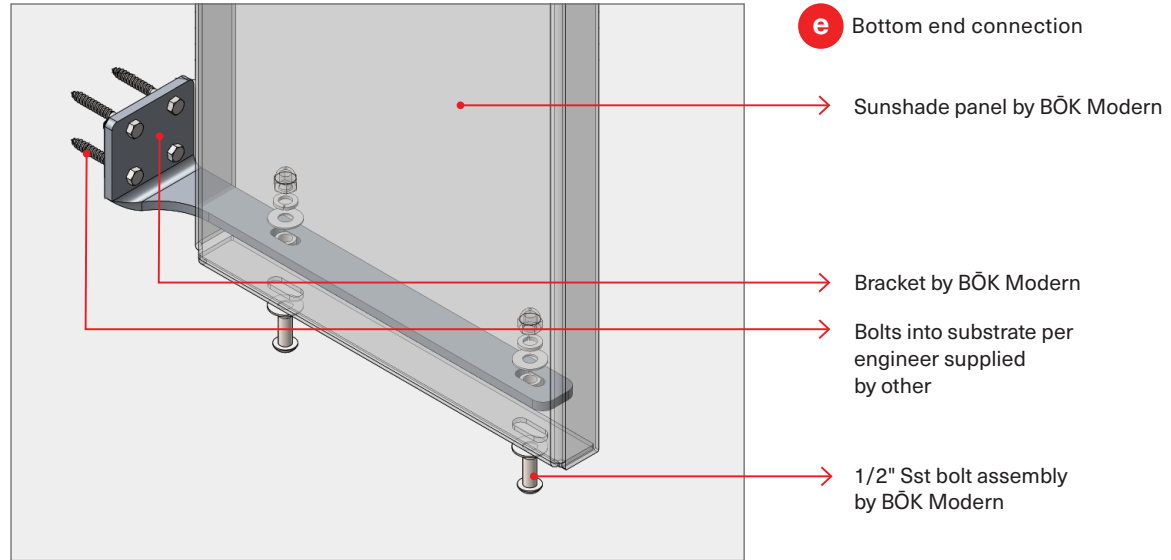

**BRACKETED
SUNSHADE**

TYPICAL DETAILS

BOKMODERN.COM

For any questions please call
415.749.6500 X 295