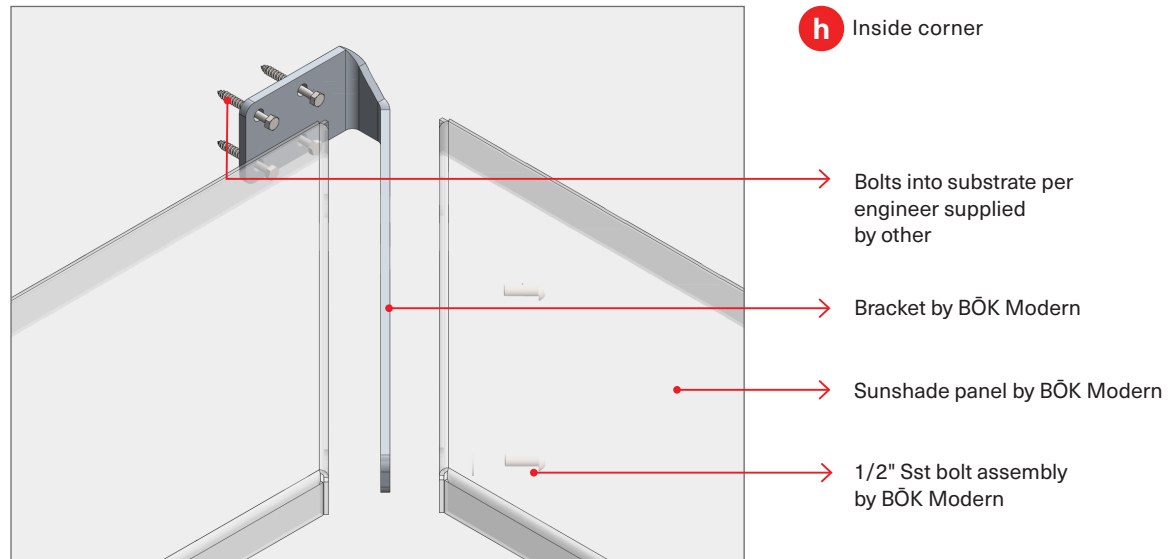

**BRACKETED
SUNSHADE**

TYPICAL DETAILS

BOKMODERN.COM

For any questions please call
415.749.6500 X 295