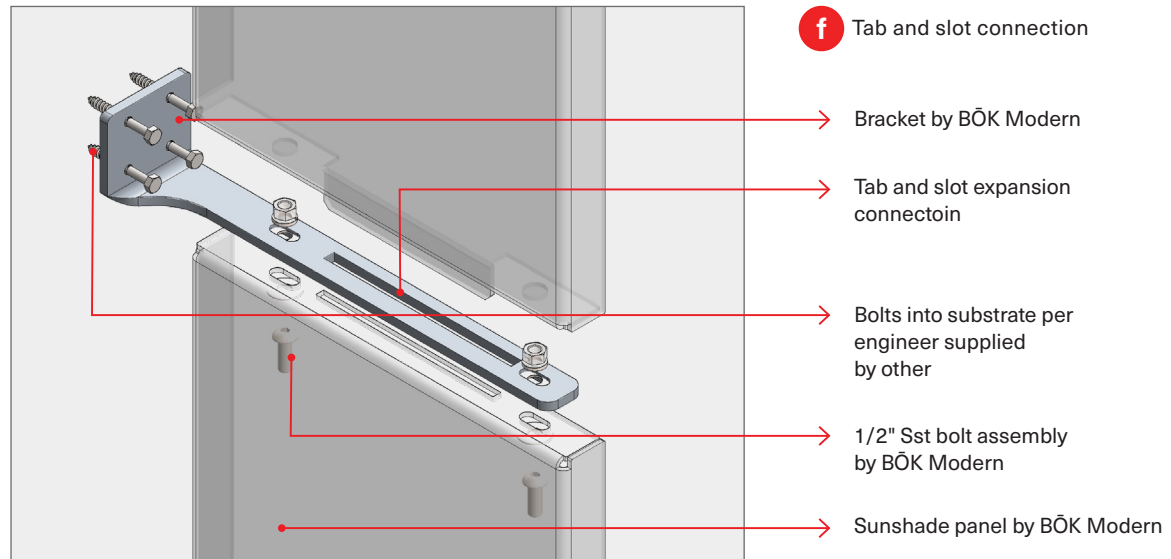

**BRACKETED
SUNSHADE**

TYPICAL DETAILS

BOKMODERN.COM

For any questions please call
415.749.6500 X 295