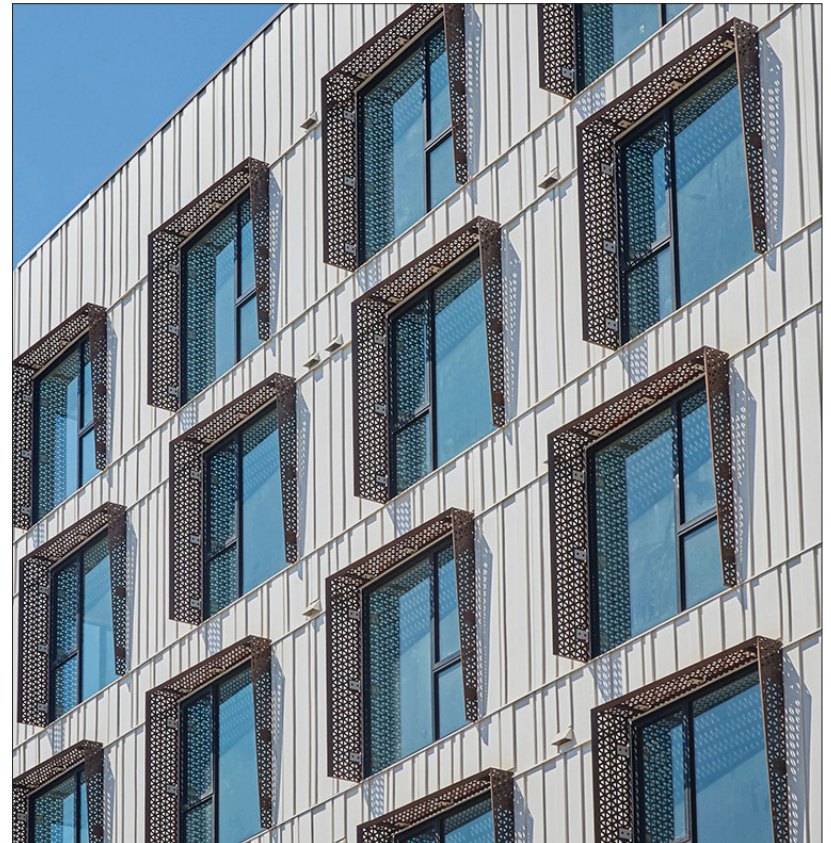

BRACKETED SUNSHADE

Our more traditional Bracketed Sunshade provides sun-shading in either a perforated or solid style. These sunshades can be configured for one, two, three or four sides of the window. They can also be shaped into various tapered forms.

These drawings can not be used for the purposes of soliciting, negotiating, procuring, fabricating or otherwise obtaining quotes from other vendors. They are the sole and absolute property of BOK Modern and may only be used by or under license from BOK Modern.

Any reproduction, distribution, modification, public display or representation of the content in these drawings, in part or as a whole, in any medium, without the prior express written consent of BOK Modern LLC, is strictly prohibited and may result in legal action.