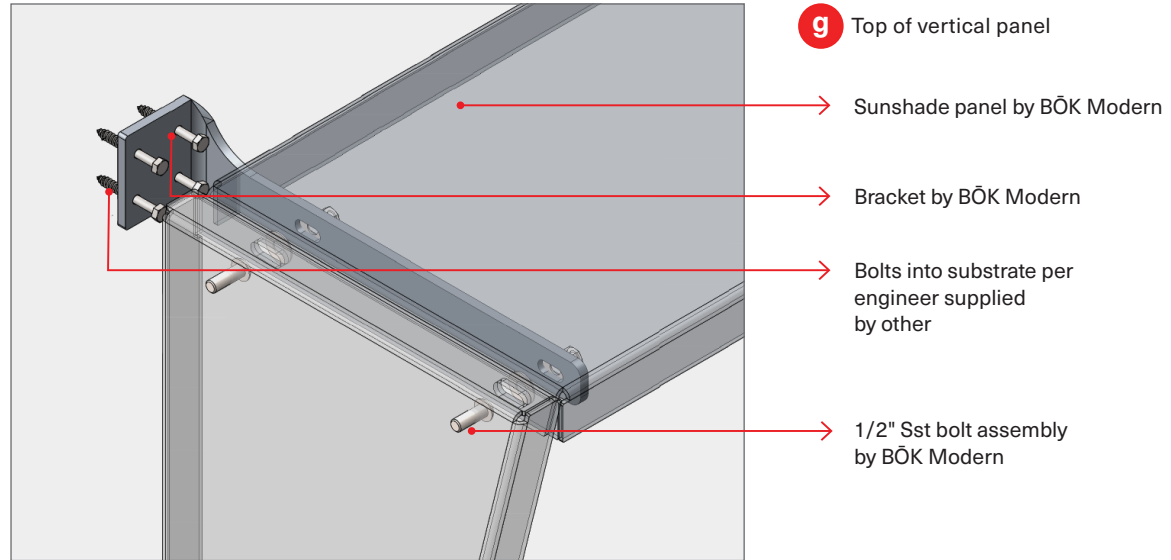

- c** End connection
- Bracket by BÖK Modern
- Bolts into substrate per engineer supplied by other
- Sunshade panel by BÖK Modern
- 1/2" Sst bolt assembly by BÖK Modern

- d** Tab and slot at intersection
- Sunshade panel by BÖK Modern
- Tab and slot expansion connectoin
- Bracket by BÖK Modern
- Bolts into substrate per engineer supplied by other
- 1/2" Sst bolt assembly by BÖK Modern

BOKMODERN.COM

For any questions please call
415.749.6500 X 295

**BRACKETED
SUNSHADE**

TYPICAL DETAILS

BOKMODERN.COM

For any questions please call
415.749.6500 X 295

**BRACKETED
SUNSHADE**

TYPICAL DETAILS