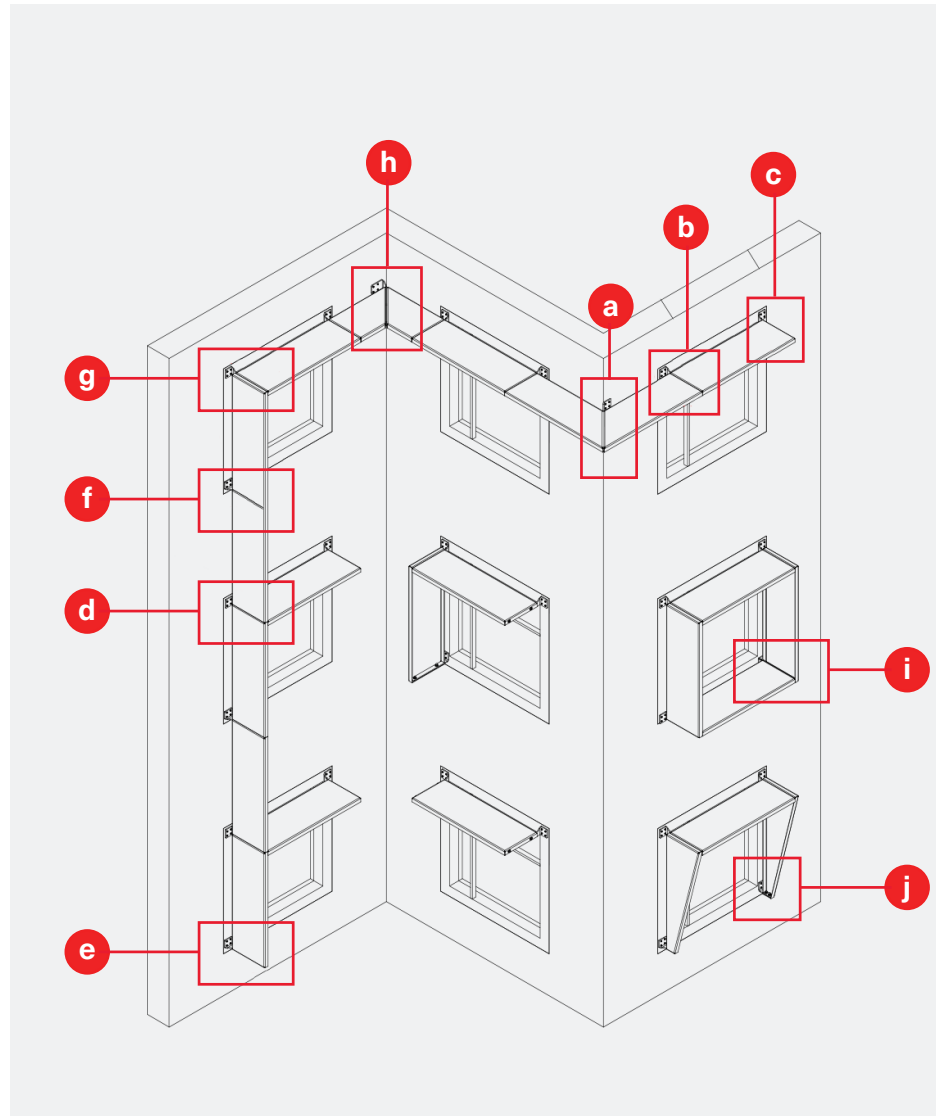

BRACKETED SUNSHADE

Our more traditional Bracketed Sunshade provides sun-shading in either a perforated or solid style. These sunshades can be configured for one, two, three or four sides of the window. They can also be shaped into various tapered forms.

**BRACKETED
SUNSHADE**

BOKMODERN.COM

For any questions please call
415.749.6500 X 295

TYPICAL DETAILS

DETAIL KEY

- Ⓐ OUTSIDE CORNER
- Ⓑ TYP. CONNECTION
- Ⓒ END CONNECTION
- Ⓓ TAB AND SLOT CONNECTION
- Ⓔ BOTTOM END CONNECTION

**BRACKETED
SUNSHADE**

ISOMETRIC VIEW

DETAIL KEY

- Ⓐ Outside corner
- Ⓑ Typ. Connection
- Ⓒ End connection
- Ⓓ Tab and slot at intersection
- Ⓔ Bottom end connection
- Ⓕ Tab and slot connection
- Ⓖ Top of vertical panel
- Ⓗ Inside corner
- Ⓘ Sill panel bottom connection
- Ⓝ Tapered panel bottom connection