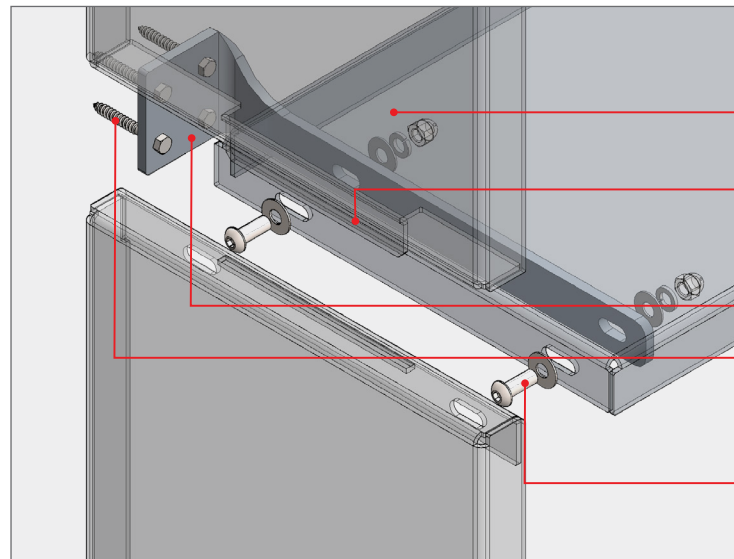

**BRACKETED
SUNSHADE**

ISOMETRIC VIEW

DETAIL KEY

- Ⓐ Outside corner
- Ⓑ Typ. Connection
- Ⓒ End connection
- Ⓓ Tab and slot at intersection
- Ⓔ Bottom end connection
- Ⓕ Tab and slot connection
- Ⓖ Top of vertical panel
- Ⓗ Inside corner
- Ⓘ Sill panel bottom connection
- Ⓝ Tapered panel bottom connection

BOKMODERN.COM

For any questions please call
415.749.6500 X 295

**BRACKETED
SUNSHADE**

TYPICAL DETAILS

BOKMODERN.COM

For any questions please call
415.749.6500 X 295

**BRACKETED
SUNSHADE**

TYPICAL DETAILS

- c** End connection
- Bracket by BÖK Modern
- Bolts into substrate per engineer supplied by other
- Sunshade panel by BÖK Modern
- 1/2" Sst bolt assembly by BÖK Modern

- d** Tab and slot at intersection
- Sunshade panel by BÖK Modern
- Tab and slot expansion connectoin
- Bracket by BÖK Modern
- Bolts into substrate per engineer supplied by other
- 1/2" Sst bolt assembly by BÖK Modern