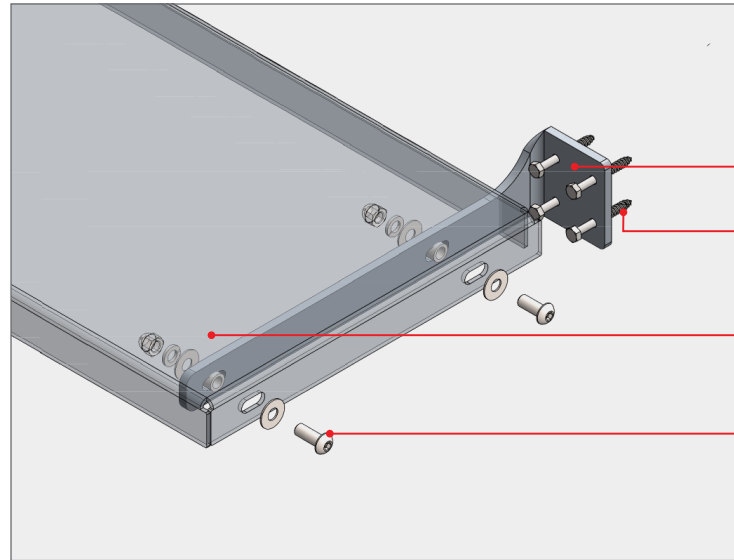

**BRACKETED
SUNSHADE**

ISOMETRIC VIEW

DETAIL KEY

- Ⓐ Outside corner
- Ⓑ Typ. Connection
- Ⓒ End connection
- Ⓓ Tab and slot at intersection
- Ⓔ Bottom end connection
- Ⓕ Tab and slot connection
- Ⓖ Top of vertical panel
- Ⓗ Inside corner
- Ⓘ Sill panel bottom connection
- Ⓝ Tapered panel bottom connection

BOKMODERN.COM

For any questions please call
415.749.6500 X 295

**BRACKETED
SUNSHADE**

TYPICAL DETAILS

BOKMODERN.COM

For any questions please call
415.749.6500 X 295

**BRACKETED
SUNSHADE**

TYPICAL DETAILS

- c** End connection
- Bracket by BÖK Modern
- Bolts into substrate per engineer supplied by other
- Sunshade panel by BÖK Modern
- 1/2" Sst bolt assembly by BÖK Modern

- d** Tab and slot at intersection
- Sunshade panel by BÖK Modern
- Tab and slot expansion connectoin
- Bracket by BÖK Modern
- Bolts into substrate per engineer supplied by other
- 1/2" Sst bolt assembly by BÖK Modern