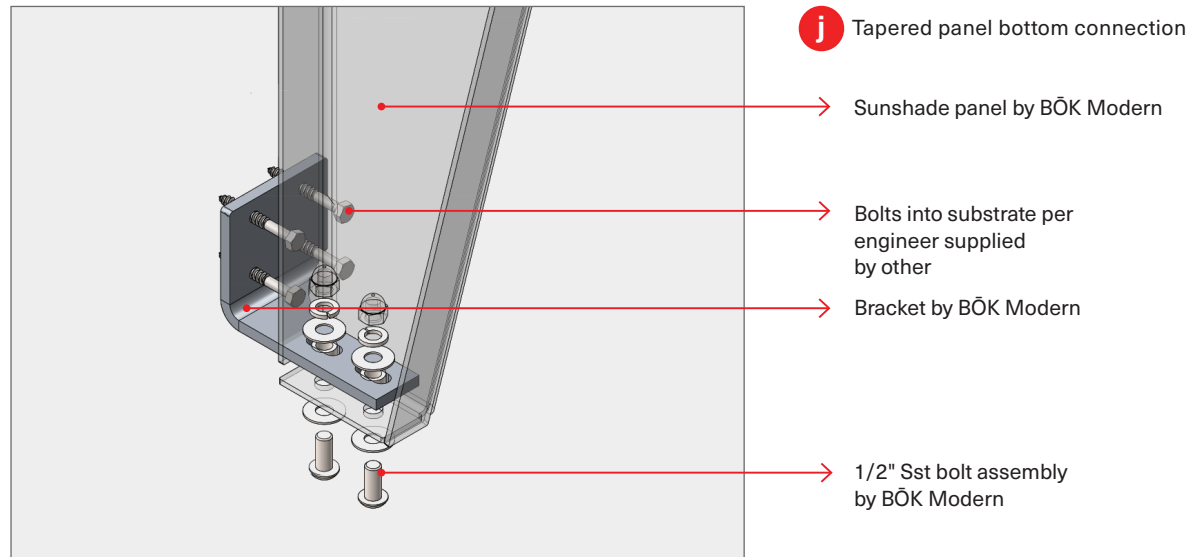

**BRACKETED
SUNSHADE**

TYPICAL DETAILS

BOKMODERN.COM

For any questions please call
415.749.6500 X 295