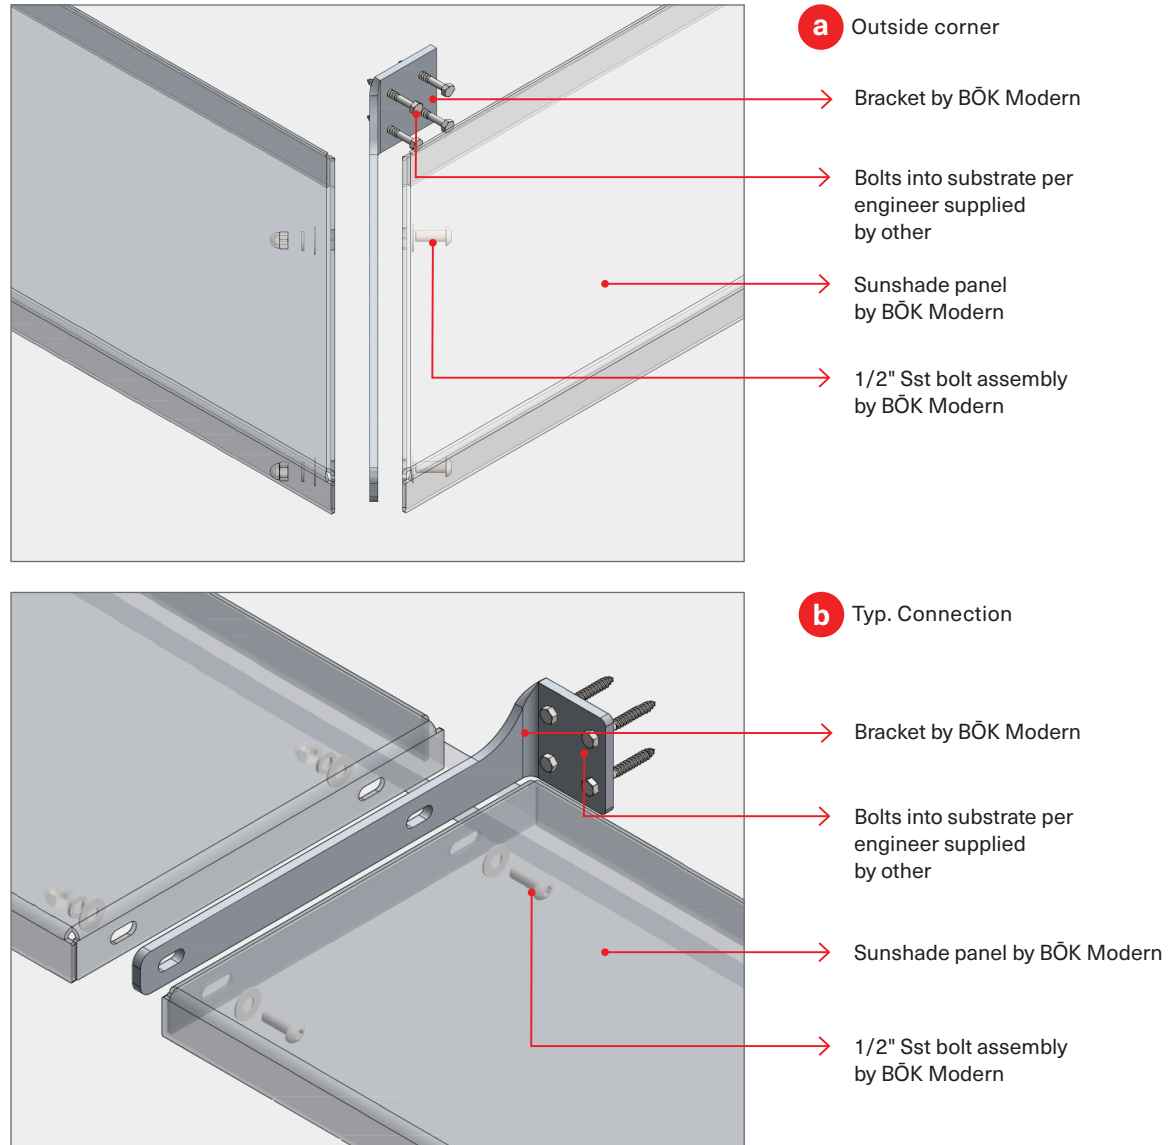

**BRACKETED
SUNSHADE**

TYPICAL DETAILS

BOKMODERN.COM

For any questions please call
415.749.6500 X 295