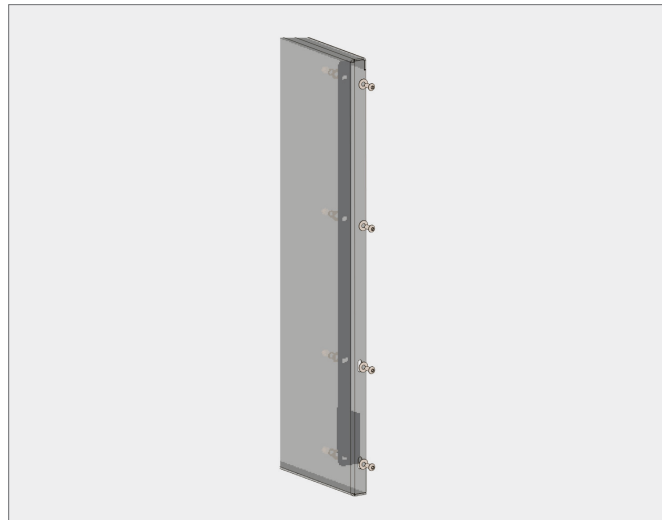

## STAIR GUARDRAIL FASÇIA MOUNT

For both interior and exterior applications, our Stair Guardrails can be mounted either to the top or exterior of the stringers with joints at right angles to the stringer or perpendicular to the treads. Our Stair Guardrails are available in a variety of finishes and materials and Cor-Ten. A mounting bracket is available for handrail supports to be seamlessly integrated between the panels. See our available accessories, including lighting, wood caps, and floor closure plates.

For any questions please call  
415.749.6500 X 295

**STAIR GUARDRAIL  
FASÇIA MOUNT**

TYPICAL EXTERIOR DETAILS

**l** Inside corner exterior

**m** Typ. Connection exterior

**n** End connection exterior