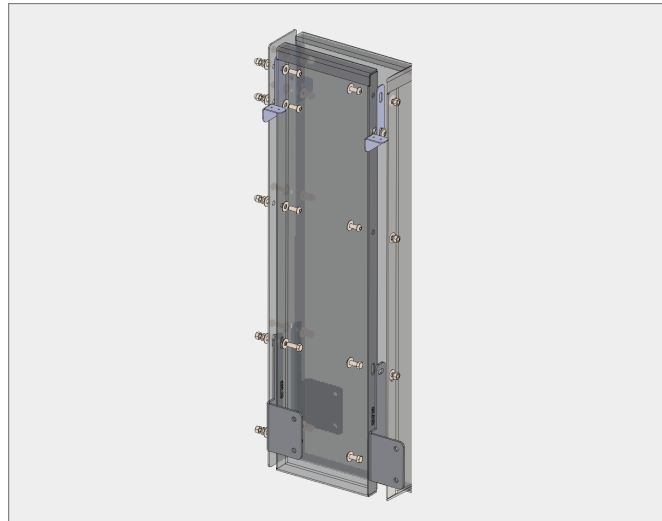

**STAIR GUARDRAIL
FASÇIA MOUNT**

TYPICAL EXTERIOR DETAILS

h Landing flat panels exterior