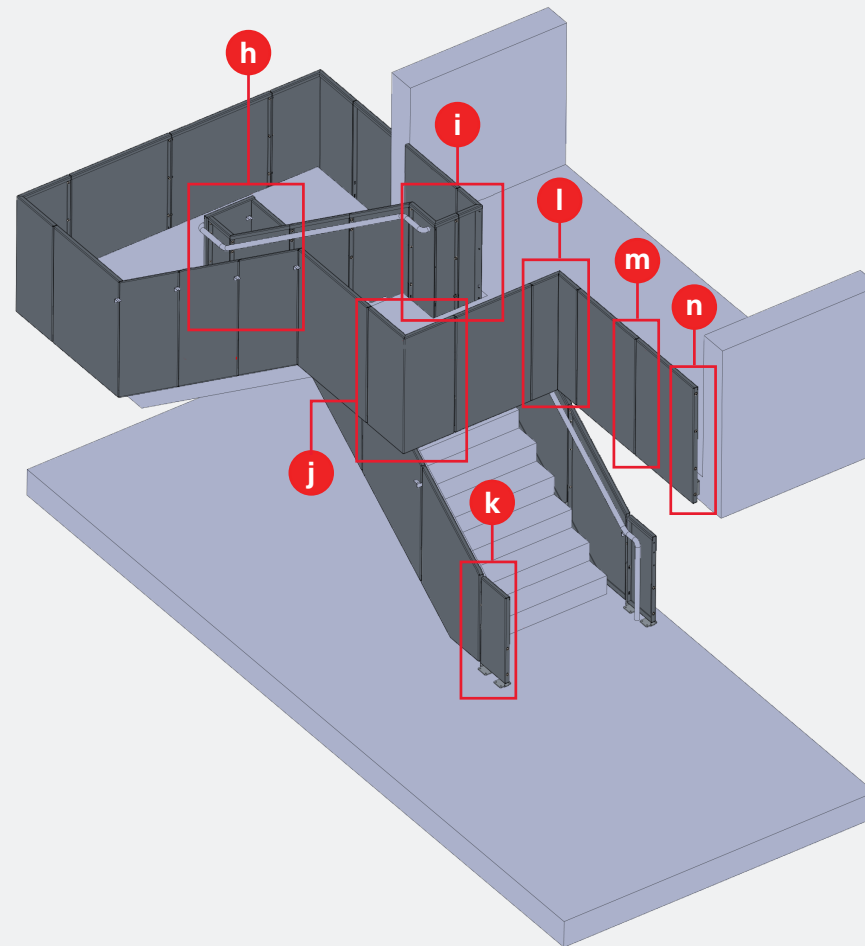

## STAIR GUARDRAIL FASÇIA MOUNT

For both interior and exterior applications, our Stair Guardrails can be mounted either to the top or exterior of the stringers with joints at right angles to the stringer or perpendicular to the treads. Our Stair Guardrails are available in a variety of finishes and materials and Cor-Ten. A mounting bracket is available for handrail supports to be seamlessly integrated between the panels. See our available accessories, including lighting, wood caps, and floor closure plates.

**STAIR GUARDRAIL  
FASÇIA MOUNT**

**TYPICAL DETAILS**

**DETAIL KEY**

- Ⓐ Inside corner exterior
- Ⓑ Typ. Connection exterior
- Ⓒ Outside corner exterior
- Ⓓ Landing flat panels exterior
- Ⓔ Bottom of stairs exterior

**STAIR GUARDRAIL  
FASÇIA MOUNT**

**ISOMETRIC VIEW INTERIOR**

**DETAIL KEY**

- Ⓐ End connection interior
- Ⓑ Typ. Connection interior
- Ⓒ Inside corner interior
- Ⓓ Outside corner interior
- Ⓔ Landing mitre panels interior
- Ⓕ Bottom of stairs interior
- Ⓖ Landing flat panels interior

**STAIR GUARDRAIL  
FASÇIA MOUNT**

**ISOMETRIC VIEW EXTERIOR**

**ISOMETRIC EXTERIOR**

**DETAIL KEY**

- ⓗ Landing flat panels exterior
- Ⓢ Landing mitre panels exterior
- Ⓣ Outside corner exterior
- Ⓚ Bottom of stairs exterior
- Ⓛ Inside corner exterior
- Ⓜ Typ. Connection exterior
- Ⓝ End connection exterior