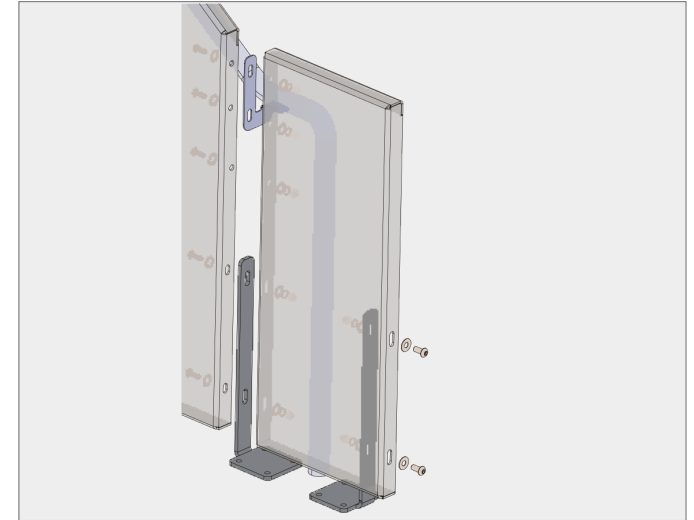

## STAIR GUARDRAIL FASÇIA MOUNT

For both interior and exterior applications, our Stair Guardrails can be mounted either to the top or exterior of the stringers with joints at right angles to the stringer or perpendicular to the treads. Our Stair Guardrails are available in a variety of finishes and materials and Cor-Ten. A mounting bracket is available for handrail supports to be seamlessly integrated between the panels. See our available accessories, including lighting, wood caps, and floor closure plates.

**STAIR GUARDRAIL  
FASÇIA MOUNT**

**ISOMETRIC VIEW EXTERIOR**

**ISOMETRIC EXTERIOR**

**DETAIL KEY**

- ⓗ Landing flat panels exterior
- Ⓢ Landing mitre panels exterior
- Ⓣ Outside corner exterior
- Ⓚ Bottom of stairs exterior
- Ⓛ Inside corner exterior
- Ⓜ Typ. Connection exterior
- Ⓝ End connection exterior

**STAIR GUARDRAIL  
FASÇIA MOUNT**

TYPICAL INTERIOR DETAILS

**a** End connection interior

**b** Typ. Connection interior

**c** Inside corner interior

**d** Outside corner interior

**BOKMODERN.COM**

For any questions please call  
415.749.6500 X 295

**STAIR GUARDRAIL  
FASÇIA MOUNT**

**TYPICAL INTERIOR DETAILS**

**e** Landing mitre panels interior

**f** Bottom of stairs interior

**g** Landing flat panels interior

**BOKMODERN.COM**

For any questions please call  
415.749.6500 X 295