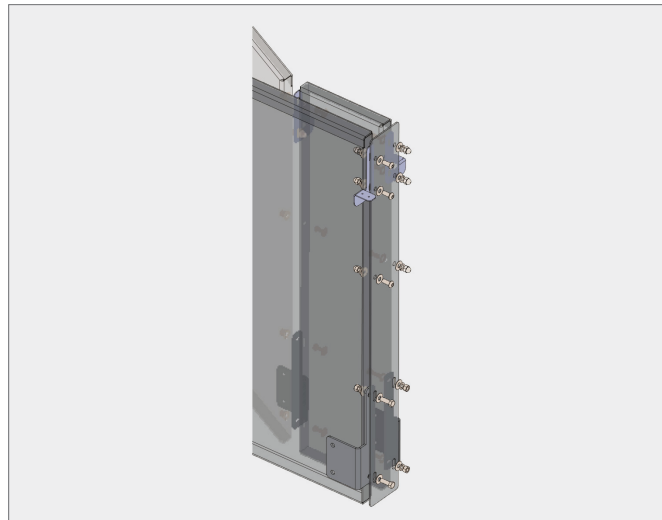

## STAIR GUARDRAIL FASÇIA MOUNT

For both interior and exterior applications, our Stair Guardrails can be mounted either to the top or exterior of the stringers with joints at right angles to the stringer or perpendicular to the treads. Our Stair Guardrails are available in a variety of finishes and materials and Cor-Ten. A mounting bracket is available for handrail supports to be seamlessly integrated between the panels. See our available accessories, including lighting, wood caps, and floor closure plates.

**STAIR GUARDRAIL  
FASÇIA MOUNT**

**ISOMETRIC VIEW INTERIOR**

**DETAIL KEY**

- Ⓐ End connection interior
- Ⓑ Typ. Connection interior
- Ⓒ Inside corner interior
- Ⓓ Outside corner interior
- Ⓔ Landing mitre panels interior
- Ⓕ Bottom of stairs interior
- Ⓖ Landing flat panels interior

**STAIR GUARDRAIL  
FASÇIA MOUNT**

**ISOMETRIC VIEW EXTERIOR**

**ISOMETRIC EXTERIOR**

**DETAIL KEY**

- ⓗ Landing flat panels exterior
- Ⓢ Landing mitre panels exterior
- Ⓣ Outside corner exterior
- Ⓚ Bottom of stairs exterior
- Ⓛ Inside corner exterior
- Ⓜ Typ. Connection exterior
- Ⓝ End connection exterior

**STAIR GUARDRAIL  
FASÇIA MOUNT**

**TYPICAL INTERIOR DETAILS**

**e** Landing mitre panels interior

**f** Bottom of stairs interior

**g** Landing flat panels interior

**BOKMODERN.COM**

For any questions please call  
415.749.6500 X 295