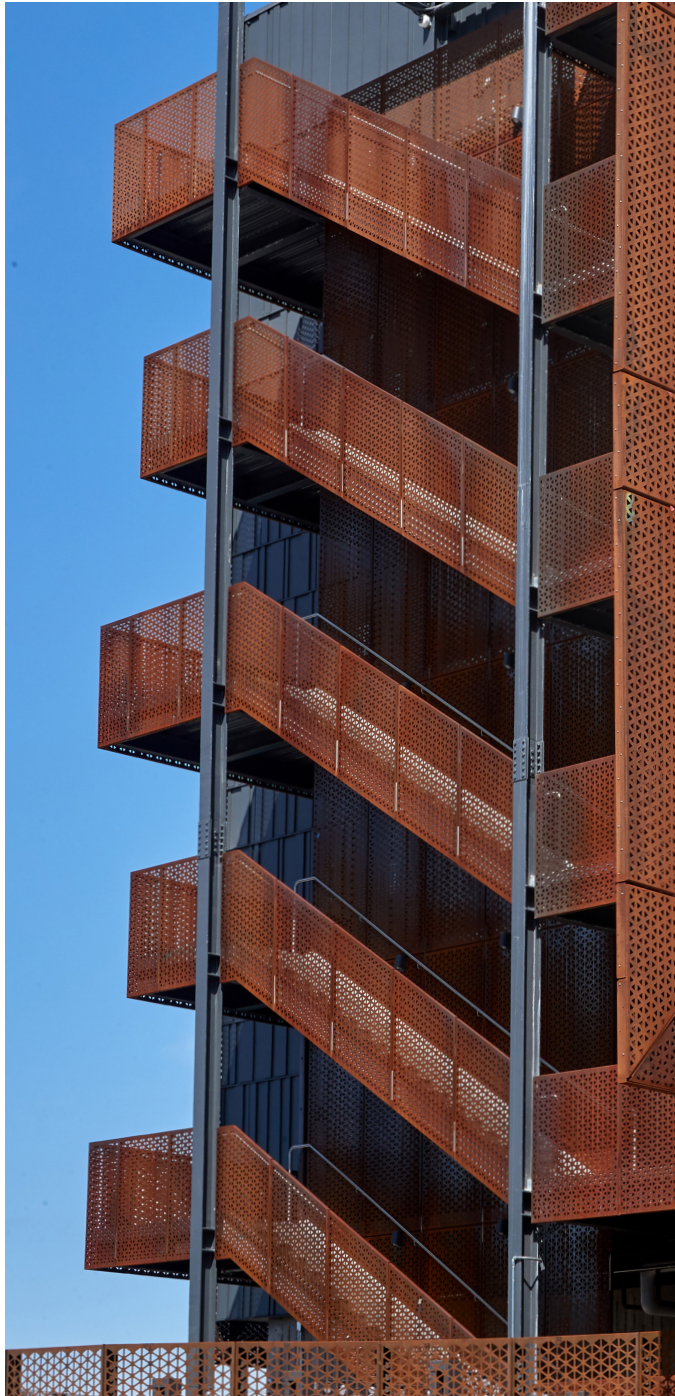

## STAIR GUARDRAIL FASÇIA MOUNT

For both interior and exterior applications, our Stair Guardrails can be mounted either to the top or exterior of the stringers with joints at right angles to the stringer or perpendicular to the treads. Our Stair Guardrails are available in a variety of finishes and materials and Cor-Ten. A mounting bracket is available for handrail supports to be seamlessly integrated between the panels. See our available accessories, including lighting, wood caps, and floor closure plates.

**STAIR GUARDRAIL  
FASÇIA MOUNT**

**TYPICAL DETAILS**

**DETAIL KEY**

- Ⓐ Inside corner exterior
- Ⓑ Typ. Connection exterior
- Ⓒ Outside corner exterior
- Ⓓ Landing flat panels exterior
- Ⓔ Bottom of stairs exterior

**STAIR GUARDRAIL  
FASÇIA MOUNT**

**ISOMETRIC VIEW INTERIOR**

**DETAIL KEY**

- Ⓐ End connection interior
- Ⓑ Typ. Connection interior
- Ⓒ Inside corner interior
- Ⓓ Outside corner interior
- Ⓔ Landing mitre panels interior
- Ⓕ Bottom of stairs interior
- Ⓖ Landing flat panels interior

**STAIR GUARDRAIL  
FASÇIA MOUNT**

**ISOMETRIC VIEW EXTERIOR**

**ISOMETRIC EXTERIOR**

**DETAIL KEY**

- ⓗ Landing flat panels exterior
- Ⓢ Landing mitre panels exterior
- Ⓣ Outside corner exterior
- Ⓚ Bottom of stairs exterior
- Ⓛ Inside corner exterior
- Ⓜ Typ. Connection exterior
- Ⓝ End connection exterior