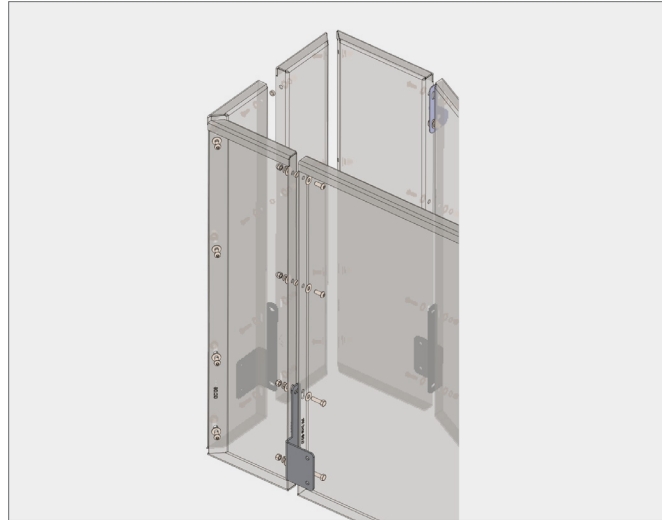

**STAIR GUARDRAIL
FASÇIA MOUNT**

TYPICAL INTERIOR DETAILS

e Landing mitre panels interior