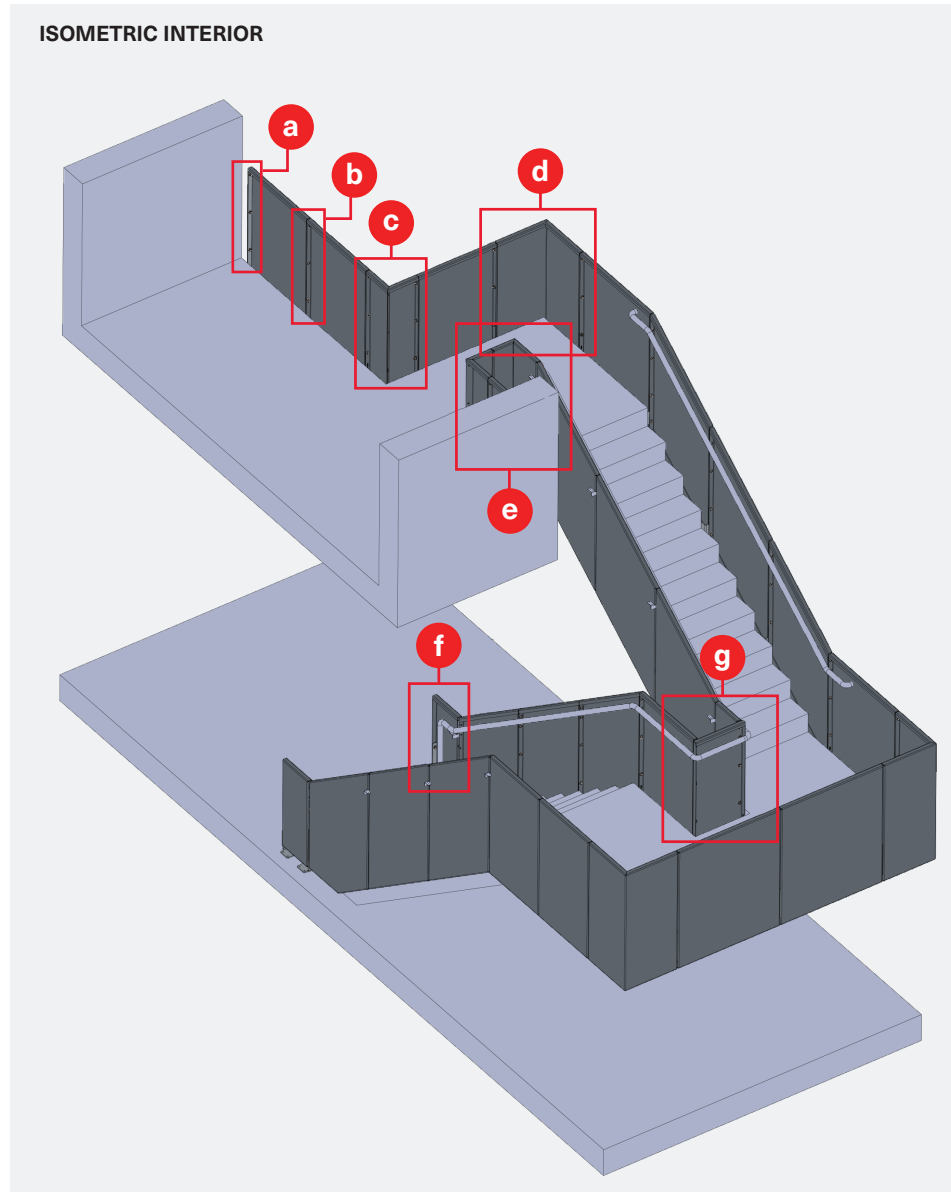

## STAIR GUARDRAIL FASÇIA MOUNT

For both interior and exterior applications, our Stair Guardrails can be mounted either to the top or exterior of the stringers with joints at right angles to the stringer or perpendicular to the treads. Our Stair Guardrails are available in a variety of finishes and materials and Cor-Ten. A mounting bracket is available for handrail supports to be seamlessly integrated between the panels. See our available accessories, including lighting, wood caps, and floor closure plates.

**STAIR GUARDRAIL  
FASÇIA MOUNT**

**TYPICAL DETAILS**

**DETAIL KEY**

- Ⓐ Inside corner exterior
- Ⓑ Typ. Connection exterior
- Ⓒ Outside corner exterior
- Ⓓ Landing flat panels exterior
- Ⓔ Bottom of stairs exterior

**STAIR GUARDRAIL  
FASÇIA MOUNT**

**ISOMETRIC VIEW INTERIOR**

**DETAIL KEY**

- Ⓐ End connection interior
- Ⓑ Typ. Connection interior
- Ⓒ Inside corner interior
- Ⓓ Outside corner interior
- Ⓔ Landing mitre panels interior
- Ⓕ Bottom of stairs interior
- Ⓖ Landing flat panels interior

**STAIR GUARDRAIL  
FASÇIA MOUNT**

**ISOMETRIC VIEW EXTERIOR**

**ISOMETRIC EXTERIOR**

**DETAIL KEY**

- ⓗ Landing flat panels exterior
- Ⓢ Landing mitre panels exterior
- Ⓣ Outside corner exterior
- Ⓚ Bottom of stairs exterior
- Ⓛ Inside corner exterior
- Ⓜ Typ. Connection exterior
- Ⓝ End connection exterior