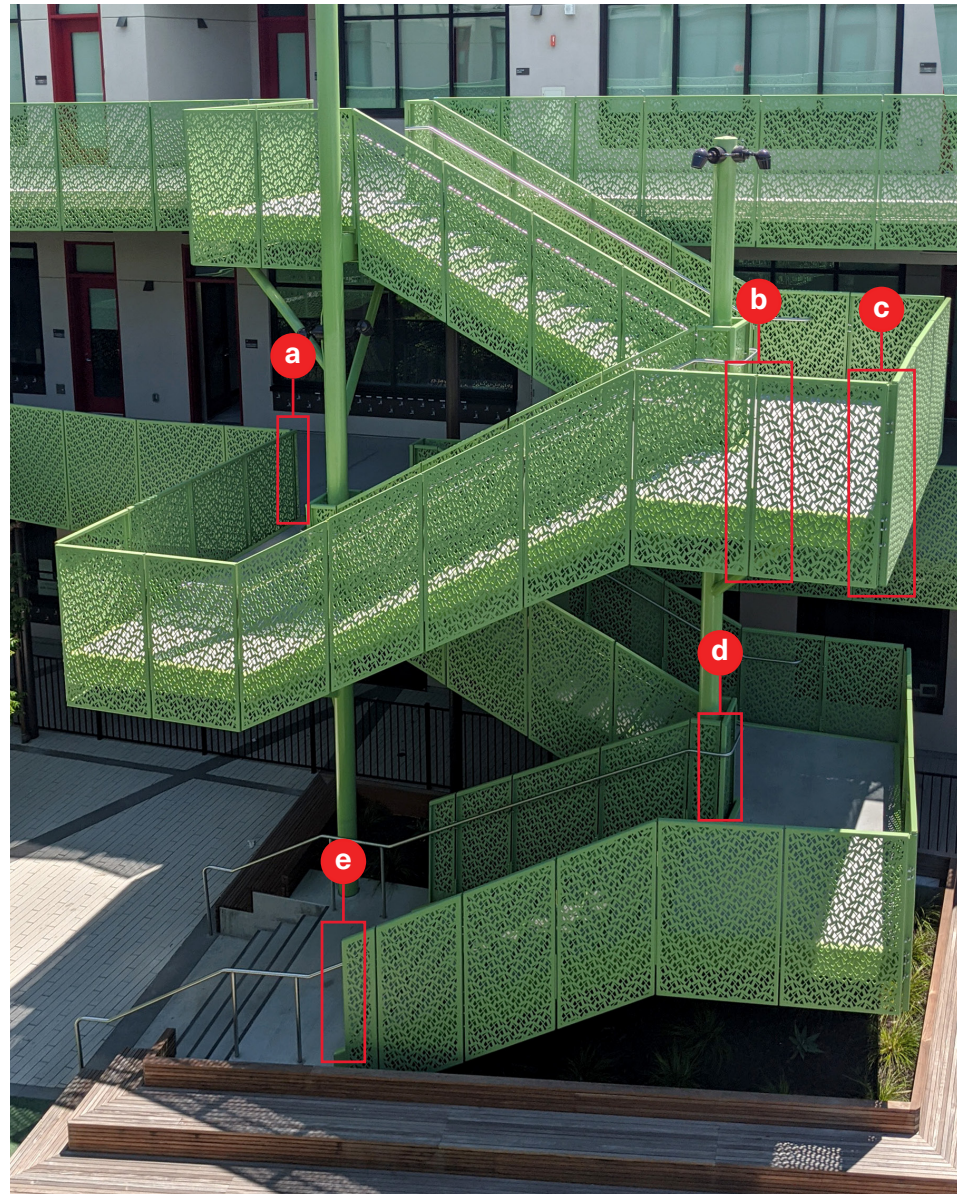

## STAIR GUARDRAIL FASÇIA MOUNT

For both interior and exterior applications, our Stair Guardrails can be mounted either to the top or exterior of the stringers with joints at right angles to the stringer or perpendicular to the treads. Our Stair Guardrails are available in a variety of finishes and materials and Cor-Ten. A mounting bracket is available for handrail supports to be seamlessly integrated between the panels. See our available accessories, including lighting, wood caps, and floor closure plates.

**STAIR GUARDRAIL  
FASÇIA MOUNT**

**TYPICAL DETAILS**

**DETAIL KEY**

- Ⓐ Inside corner exterior
- Ⓑ Typ. Connection exterior
- Ⓒ Outside corner exterior
- Ⓓ Landing flat panels exterior
- Ⓔ Bottom of stairs exterior

**STAIR GUARDRAIL  
FASÇIA MOUNT**

**ISOMETRIC VIEW INTERIOR**

**DETAIL KEY**

- Ⓐ End connection interior
- Ⓑ Typ. Connection interior
- Ⓒ Inside corner interior
- Ⓓ Outside corner interior
- Ⓔ Landing mitre panels interior
- Ⓕ Bottom of stairs interior
- Ⓖ Landing flat panels interior

**STAIR GUARDRAIL  
FASÇIA MOUNT**

**ISOMETRIC VIEW EXTERIOR**

**ISOMETRIC EXTERIOR**

**DETAIL KEY**

- ⓗ Landing flat panels exterior
- Ⓢ Landing mitre panels exterior
- Ⓣ Outside corner exterior
- Ⓚ Bottom of stairs exterior
- Ⓛ Inside corner exterior
- Ⓜ Typ. Connection exterior
- Ⓝ End connection exterior