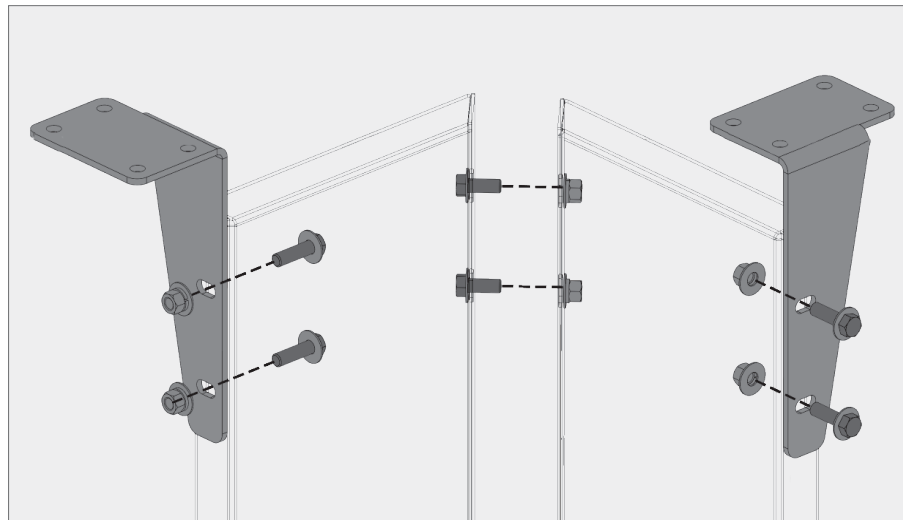

**BOKMODERN.COM**

For any questions please call  
415.749.6500 X 295

**GARAGE SCREEN**

Bracketed Garage Screens are perfect for garage applications where there is access to assemble the bolts from behind the panels.

**a** Overhang brackets typ.

**b** Outside corner panel overhang brackets

**c** Inside corner panel overhang brackets

**d** Overhang brackets end

**BOKMODERN.COM**

For any questions please call  
415.749.6500 X 295

**GARAGE SCREEN**

Bracketed Garage Screens are perfect for garage applications where there is access to assemble the bolts from behind the panels.

**e** Mid-span brackets typ.

**f** Outside corner panel mid-span brackets