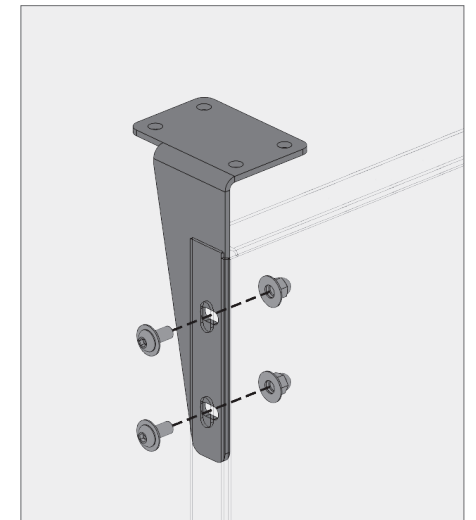

d Overhang brackets end

BOKMODERN.COM

For any questions please call
415.749.6500 X 295