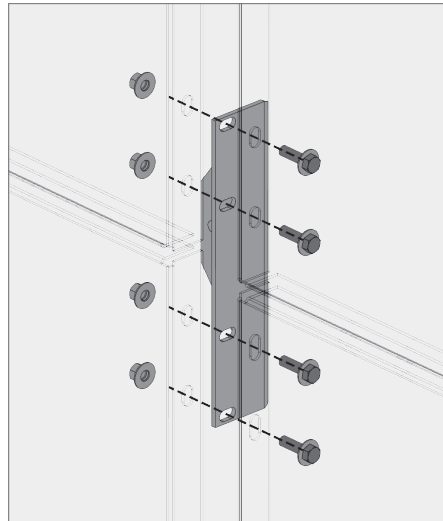

**a** Overhang brackets typ.

**b** Outside corner panel overhang brackets

**c** Inside corner panel overhang brackets

**d** Overhang brackets end

**BOKMODERN.COM**

For any questions please call  
415.749.6500 X 295

**GARAGE SCREEN**

Tab and slot Garage Screens are a hybrid product combining the best aspects of our rainscreen system with our Garage Screen system. We can achieve larger panel sizes due to the additional bracket support while no longer needing access to behind the panels to assemble the bolts.