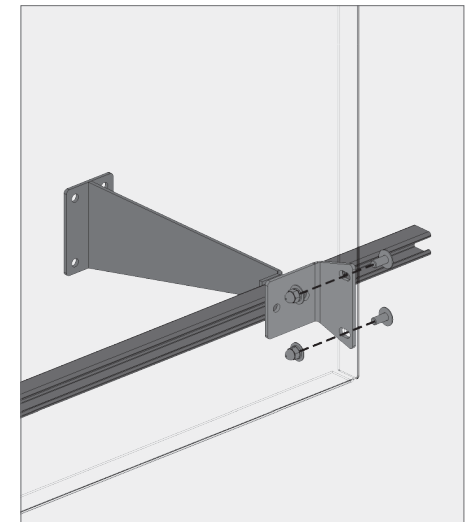

l Bottom bracket end

BOKMODERN.COM

For any questions please call
415.749.6500 X 295