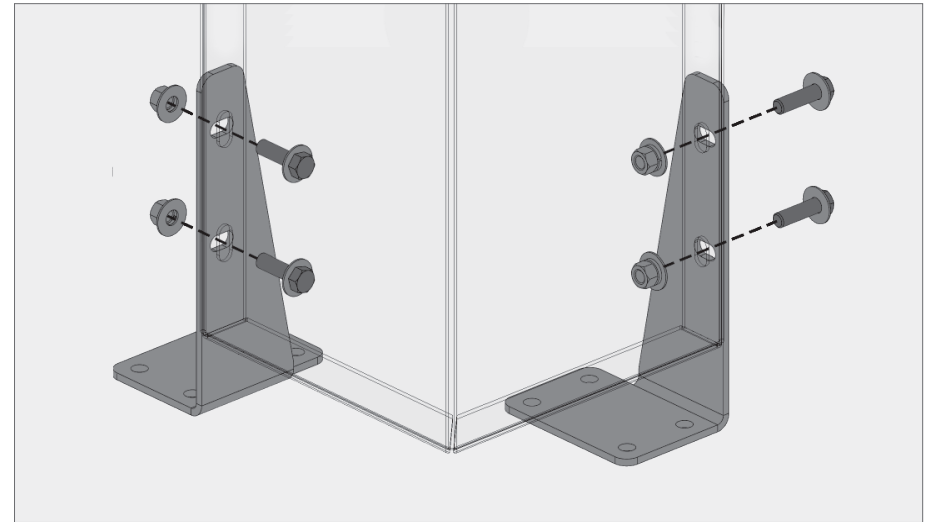

j Outside corner panel floor brackets