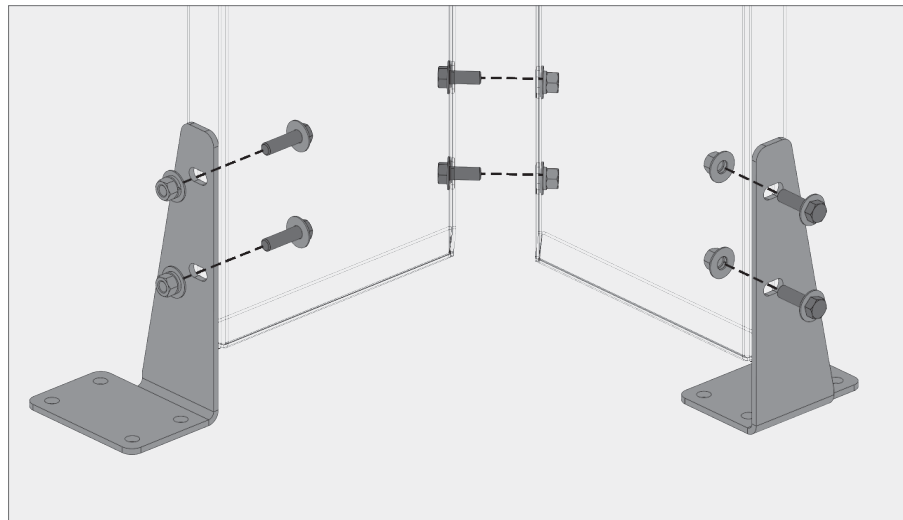

k Inside corner panel floor brackets