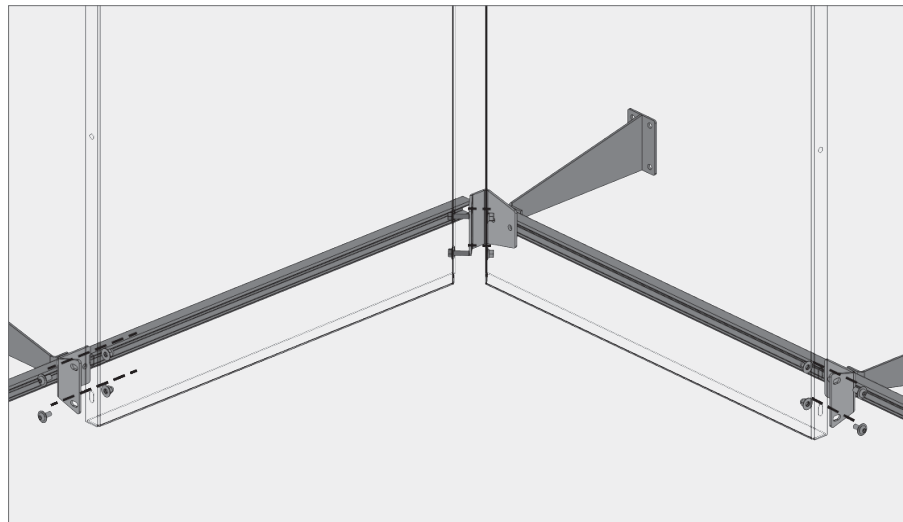

k Inside corner panel floor brackets