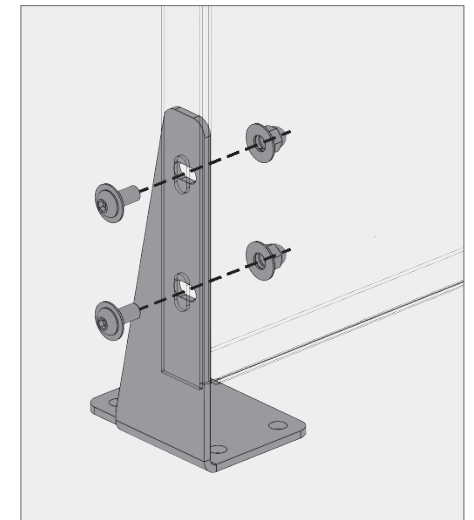

l Bottom bracket end

BOKMODERN.COM

For any questions please call
415.749.6500 X 295