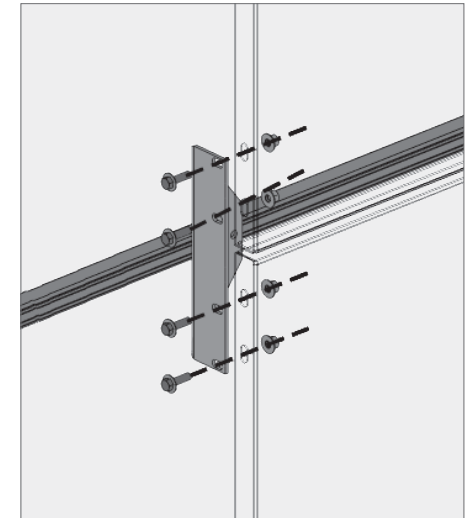

h Mid-span brackets end

BOKMODERN.COM

For any questions please call
415.749.6500 X 295