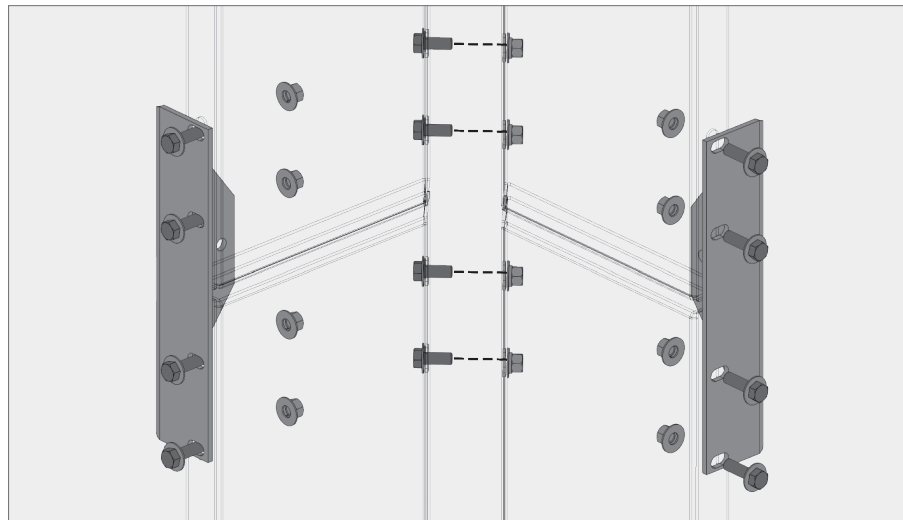

**GARAGE SCREEN**

Bracketed Garage Screens are perfect for garage applications where there is access to assemble the bolts from behind the panels.

**e** Mid-span brackets typ.

**f** Outside corner panel mid-span brackets

**g** Inside corner panel mid-span brackets

**h** Mid-span brackets end

[BOKMODERN.COM](http://BOKMODERN.COM)

For any questions please call  
415.749.6500 X 295

**GARAGE SCREEN**

Bracketed Garage Screens are perfect for garage applications where there is access to assemble the bolts from behind the panels.

Tab and slot Garage Screens are a hybrid product combining the best aspects of our rainscreen system with our Garage Screen system. We can achieve larger panel sizes due to the additional bracket support while no longer needing access to behind the panels to assemble the bolts.