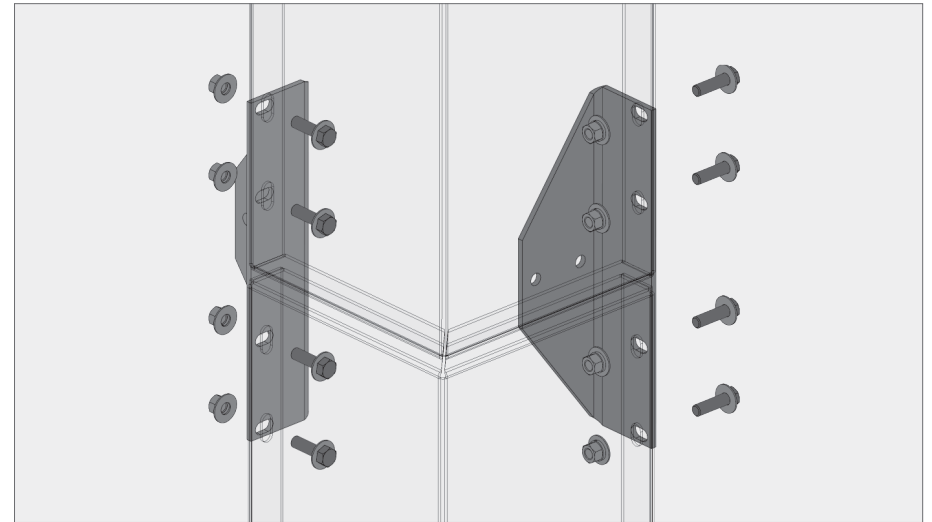

**a** Overhang brackets typ.

**b** Outside corner panel overhang brackets

**c** Inside corner panel overhang brackets

**d** Overhang brackets end

**BOKMODERN.COM**

For any questions please call  
415.749.6500 X 295

**GARAGE SCREEN**

Bracketed Garage Screens are perfect for garage applications where there is access to assemble the bolts from behind the panels.

**e** Mid-span brackets typ.

**f** Outside corner panel mid-span brackets