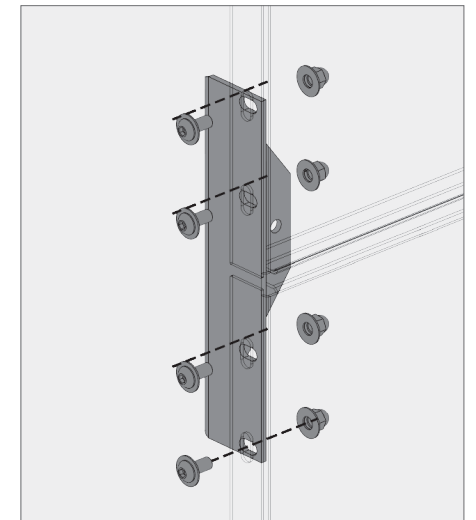

**GARAGE SCREEN**

Bracketed Garage Screens are perfect for garage applications where there is access to assemble the bolts from behind the panels.

**e** Mid-span brackets typ.

**f** Outside corner panel mid-span brackets

**g** Inside corner panel mid-span brackets

**h** Mid-span brackets end

[BOKMODERN.COM](http://BOKMODERN.COM)

For any questions please call  
415.749.6500 X 295

**GARAGE SCREEN**

Bracketed Garage Screens are perfect for garage applications where there is access to assemble the bolts from behind the panels.