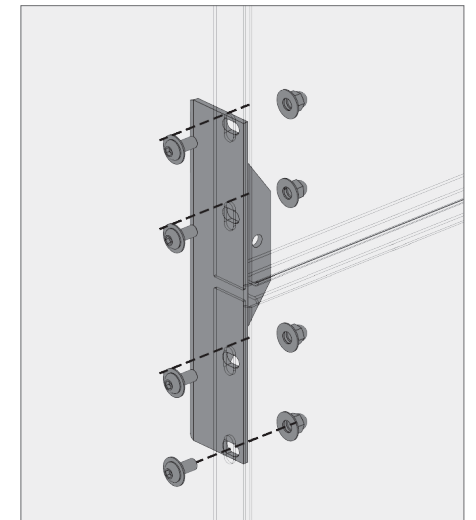

h Mid-span brackets end

BOKMODERN.COM

For any questions please call
415.749.6500 X 295