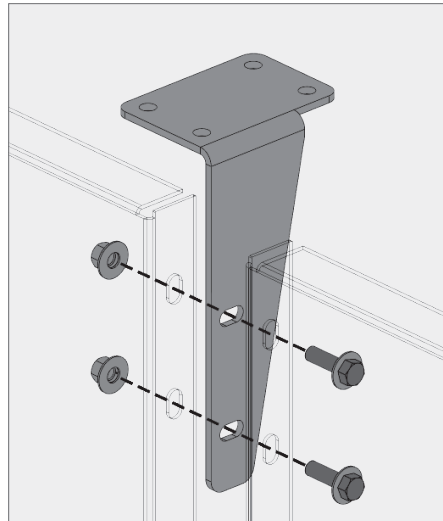

**i** Bottom bracket typ.

**j** Outside corner panel floor brackets

**k** Inside corner panel floor brackets

**l** Bottom bracket end

**BOKMODERN.COM**

For any questions please call  
415.749.6500 X 295

**GARAGE SCREEN**

Tab and slot Garage Screens are a hybrid product combining the best aspects of our rainscreen system with our Garage Screen system. We can achieve larger panel sizes due to the additional bracket support while no longer needing access to behind the panels to assemble the bolts.