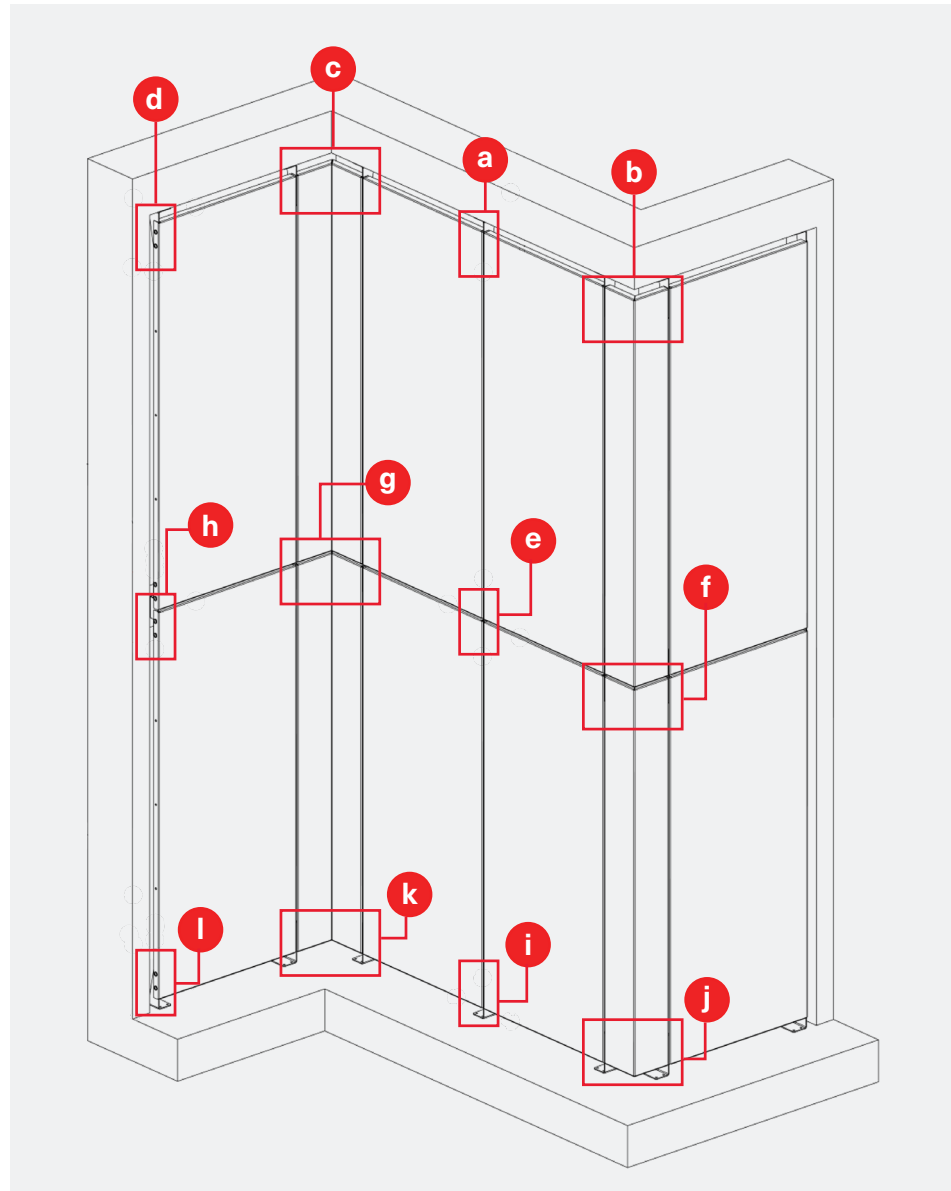

**GARAGE SCREEN**

**TYPICAL DETAILS**

**DETAIL KEY**

- Ⓐ Overhang brackets typ.
- Ⓑ Outside corner panel overhang brackets
- Ⓒ Inside corner panel overhang brackets
- Ⓓ Overhang brackets end
- Ⓔ Mid-span brackets typ.
- Ⓕ Outside corner panel mid-span brackets
- Ⓖ Inside corner panel mid-span brackets
- Ⓗ Mid-span brackets end
- Ⓘ Bottom bracket typ.
- ⓫ Outside corner panel floor brackets
- ⓬ Inside corner panel floor brackets
- ⓭ Bottom bracket end

**GARAGE SCREEN**

**DETAIL KEY**

- Ⓐ Overhang brackets typ.
- Ⓑ Outside corner panel overhang brackets
- Ⓒ Inside corner panel overhang brackets
- Ⓓ Overhang brackets end
- Ⓔ Mid-span brackets typ.
- Ⓕ Outside corner panel mid-span brackets
- Ⓖ Inside corner panel mid-span brackets
- Ⓗ Mid-span brackets end
- Ⓘ Bottom bracket typ.
- ⓵ Outside corner panel floor brackets
- ⓸ Inside corner panel floor brackets
- ⓹ Bottom bracket end

**BOKMODERN.COM**

For any questions please call  
415.749.6500 X 295

**GARAGE SCREEN**

Bracketed Garage Screens are perfect for garage applications where there is access to assemble the bolts from behind the panels.