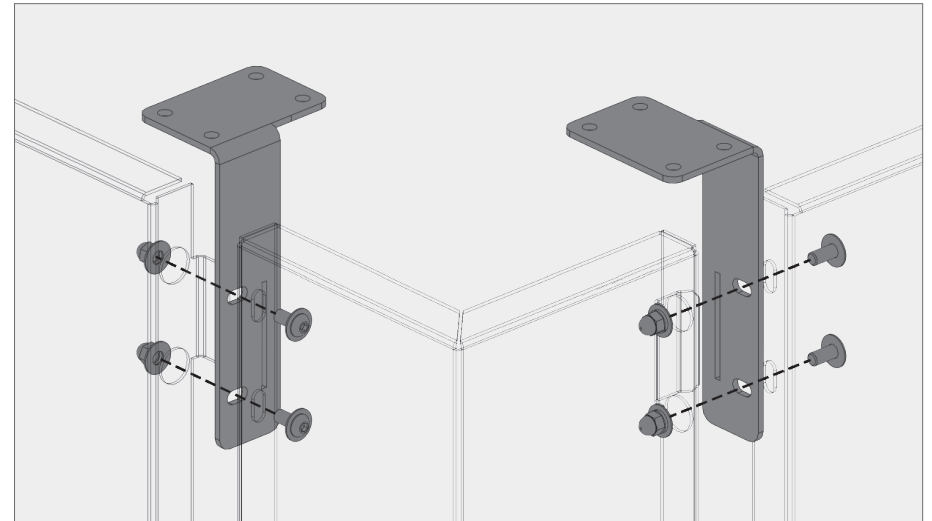

b Outside corner panel overhang brackets