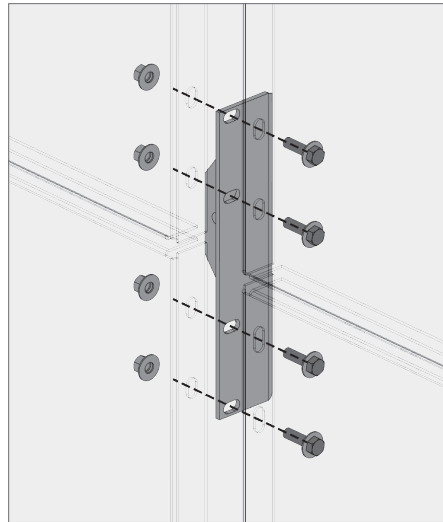

**a** Overhang brackets typ.

**b** Outside corner panel overhang brackets

**c** Inside corner panel overhang brackets

**d** Overhang brackets end

**BOKMODERN.COM**

For any questions please call  
415.749.6500 X 295

**GARAGE SCREEN**

Bracketed Garage Screens are perfect for garage applications where there is access to assemble the bolts from behind the panels.

**e** Mid-span brackets typ.

**f** Outside corner panel mid-span brackets