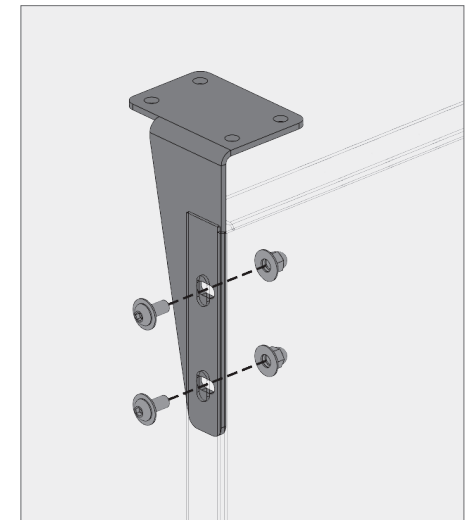

**BOKMODERN.COM**

For any questions please call  
415.749.6500 X 295

**GARAGE SCREEN**

Bracketed Garage Screens are perfect for garage applications where there is access to assemble the bolts from behind the panels.

**a** Overhang brackets typ.

**b** Outside corner panel overhang brackets

**c** Inside corner panel overhang brackets

**d** Overhang brackets end

**BOKMODERN.COM**

For any questions please call  
415.749.6500 X 295