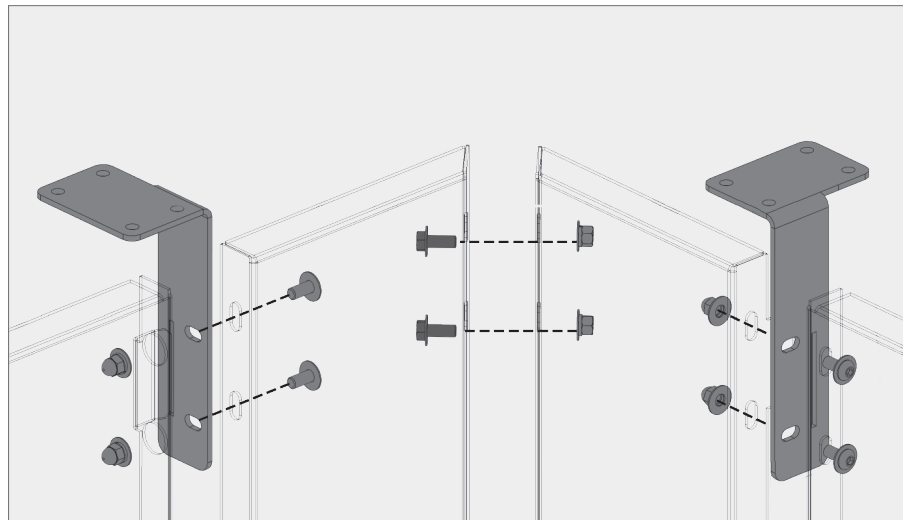

c Inside corner panel overhang brackets