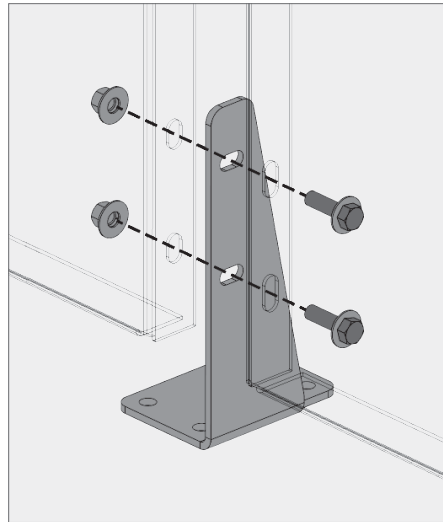

**GARAGE SCREEN**

Bracketed Garage Screens are perfect for garage applications where there is access to assemble the bolts from behind the panels.

**e** Mid-span brackets typ.

**f** Outside corner panel mid-span brackets

**g** Inside corner panel mid-span brackets

**h** Mid-span brackets end

[BOKMODERN.COM](http://BOKMODERN.COM)

For any questions please call  
415.749.6500 X 295

**GARAGE SCREEN**

Bracketed Garage Screens are perfect for garage applications where there is access to assemble the bolts from behind the panels.

Tab and slot Garage Screens are a hybrid product combining the best aspects of our rainscreen system with our Garage Screen system. We can achieve larger panel sizes due to the additional bracket support while no longer needing access to behind the panels to assemble the bolts.