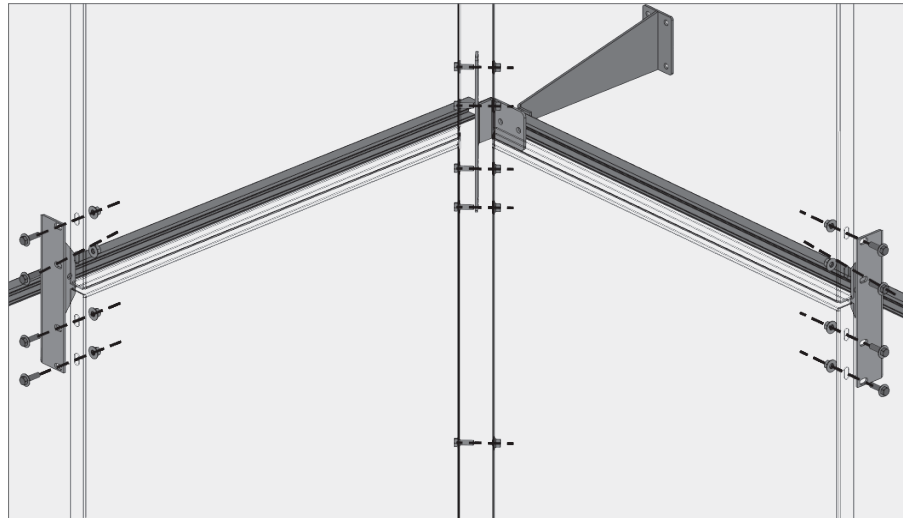

g Inside corner panel mid-span brackets