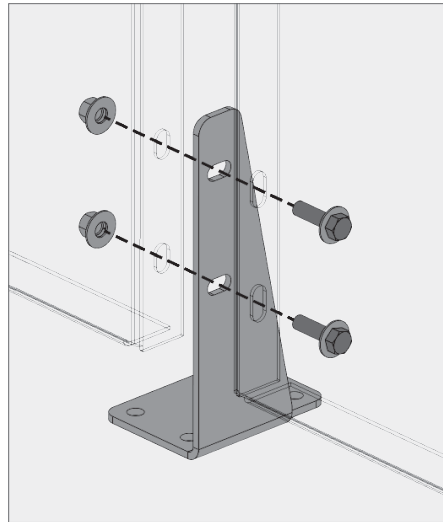

**GARAGE SCREEN**

Tab and slot Garage Screens are a hybrid product combining the best aspects of our rainscreen system with our Garage Screen system. We can achieve larger panel sizes due to the additional bracket support while no longer needing access to behind the panels to assemble the bolts.

**e** Mid-span brackets typ.

**f** Outside corner panel mid-span brackets

**g** Inside corner panel mid-span brackets

**h** Mid-span brackets end

**BOKMODERN.COM**

For any questions please call  
415.749.6500 X 295