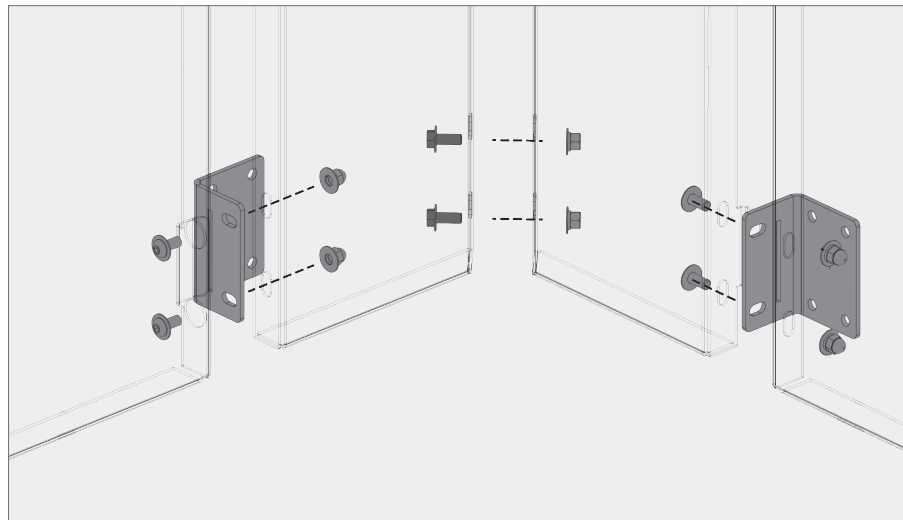

k Inside corner panel floor brackets