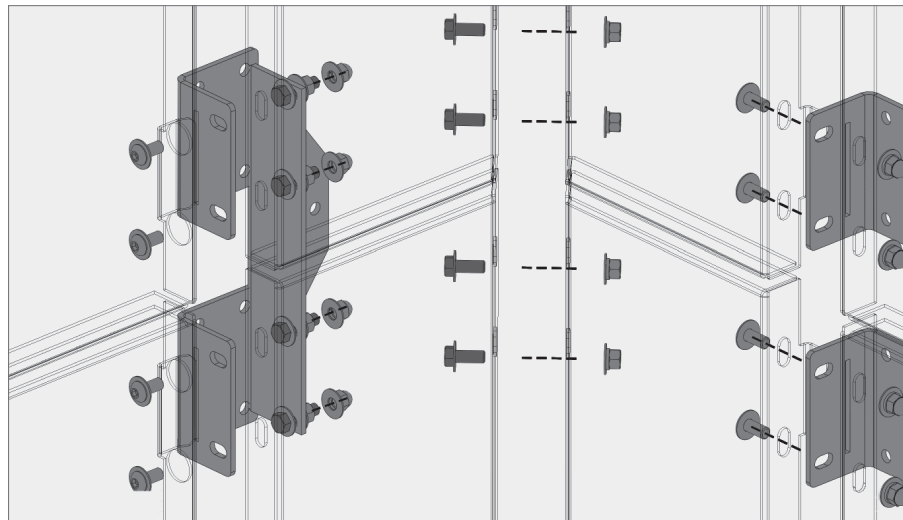

g Inside corner panel mid-span brackets