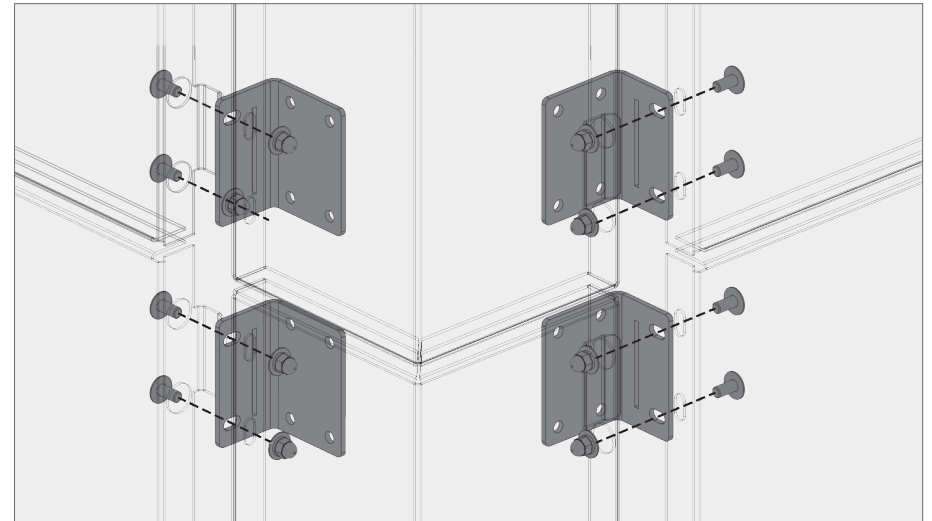

f Outside corner panel mid-span brackets