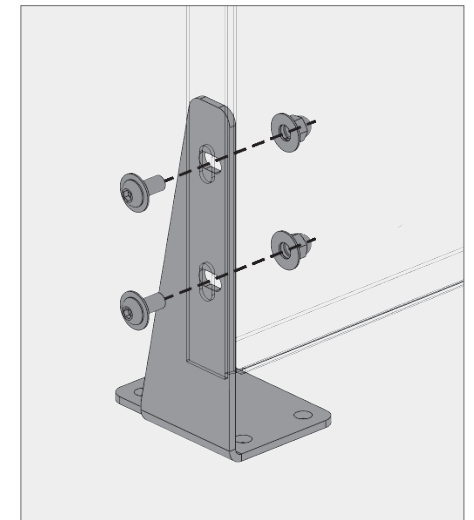

l Bottom bracket end

BOKMODERN.COM

For any questions please call
415.749.6500 X 295