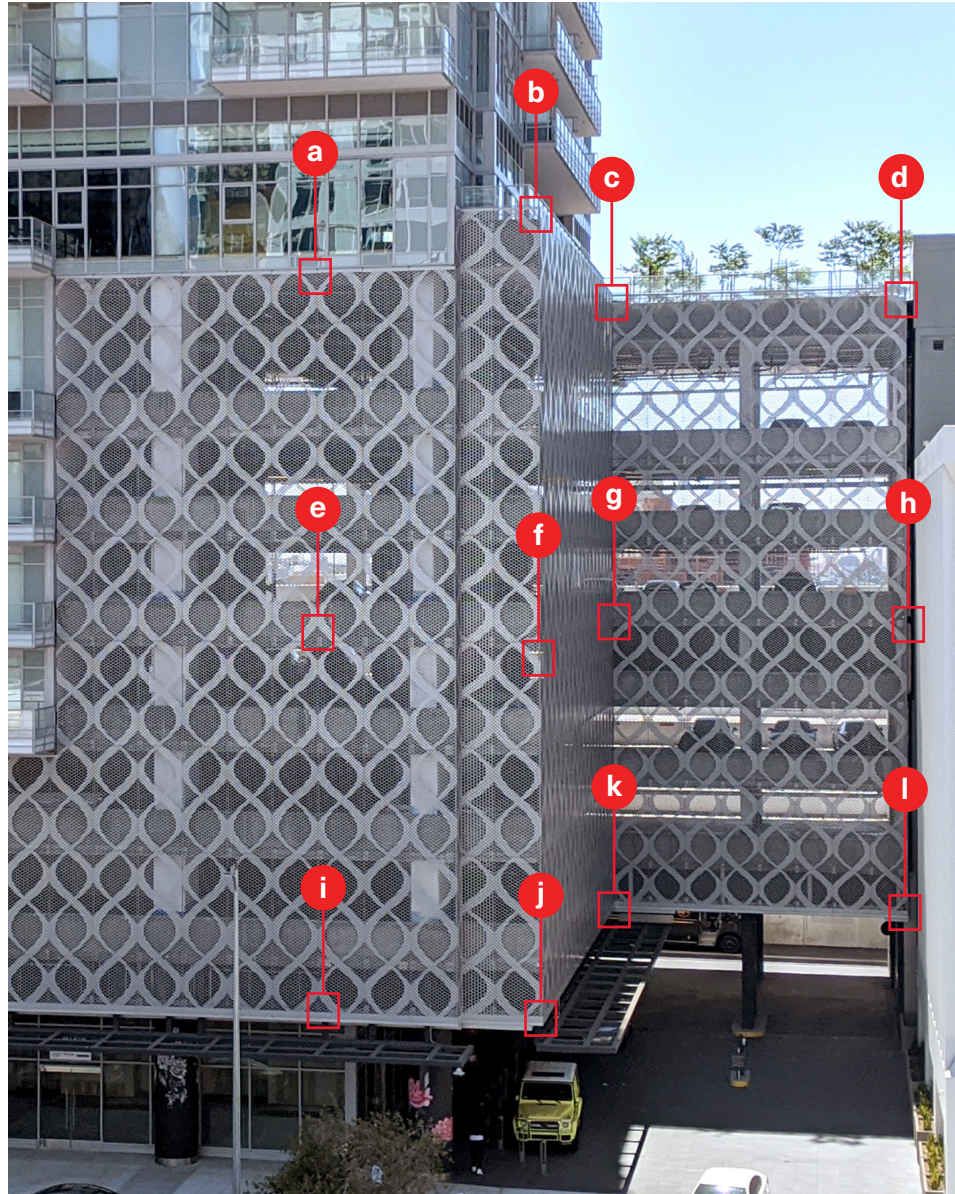

GARAGE SCREEN

TYPICAL DETAILS

DETAIL KEY

- Ⓐ Overhang brackets typ.
- Ⓑ Outside corner panel overhang brackets
- Ⓒ Inside corner panel overhang brackets
- Ⓓ Overhang brackets end
- Ⓔ Mid-span brackets typ.
- Ⓕ Outside corner panel mid-span brackets
- Ⓖ Inside corner panel mid-span brackets
- Ⓗ Mid-span brackets end
- Ⓘ Bottom bracket typ.
- ⓫ Outside corner panel floor brackets
- ⓬ Inside corner panel floor brackets
- ⓭ Bottom bracket end