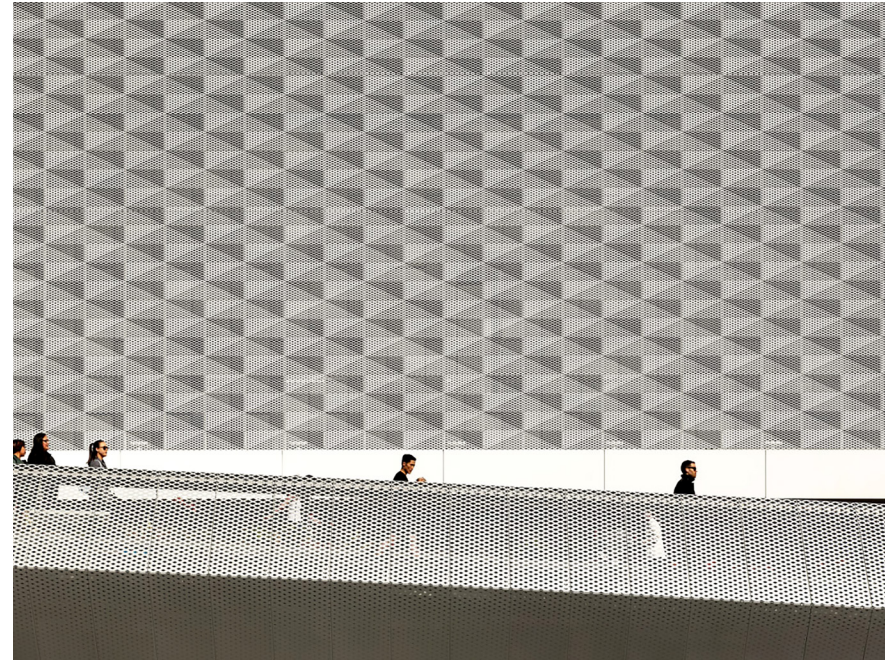

## GARAGE SCREEN

Enfold Façade's Garage Screen systems are applicable to building exteriors, parking garage screens and green screens. These panels can be directly mounted to edge of slab or other structure without the need for secondary supporting members. Panel systems are delivered to site fully fabricated and finished, ready for immediate installation. Designed with the same precision laser cutting typical throughout the entire BOK Modern line of products, our Garage Screen can be constructed in a wide array of patterns and shapes.