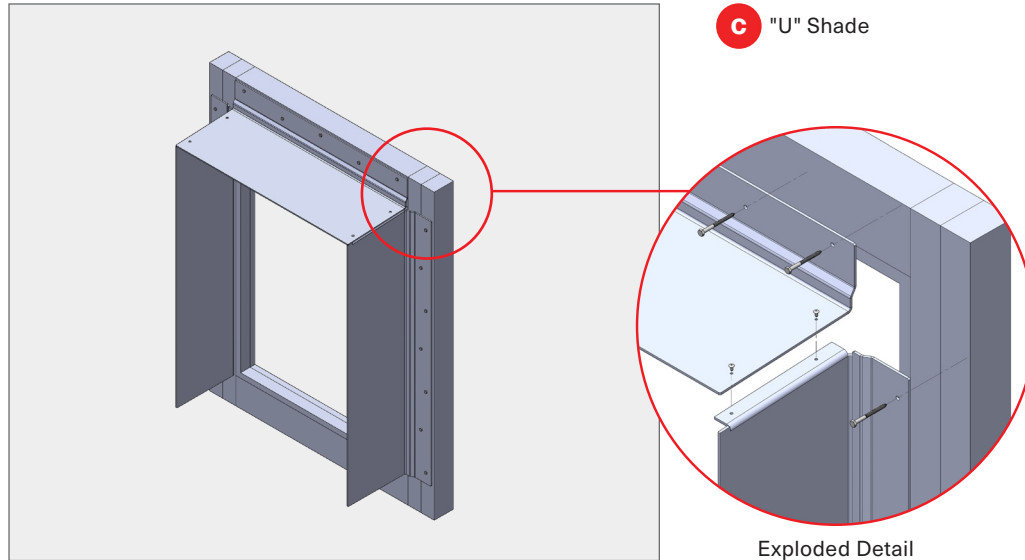

## "NAIL-ON" SUNFIN

The "Nail-On" Sunshade takes our "Nail-On" Sunfin system to the next level of simplicity. In this innovative design, the sunshade is directly affixed to the structure, reducing unnecessary complexity. The "nose" of the Sunfin can feature either a streamlined knife edge or a smaller flange than what is commonly seen in our system. This versatile application is ideal for snugly fitting against windows with depths of up to 24 inches.

"NAIL-ON" SUNFIN

DETAIL KEY

- Ⓐ Header Shade
- Ⓑ "L" Shade
- Ⓒ "U" Shade
- Ⓓ Box Shade 1
- Ⓔ Box Shade 2

"NAIL-ON" SUNFIN

"NAIL-ON" SUNFIN

[BOKMODERN.COM](http://BOKMODERN.COM)

For any questions please call  
415.749.6500 X 295