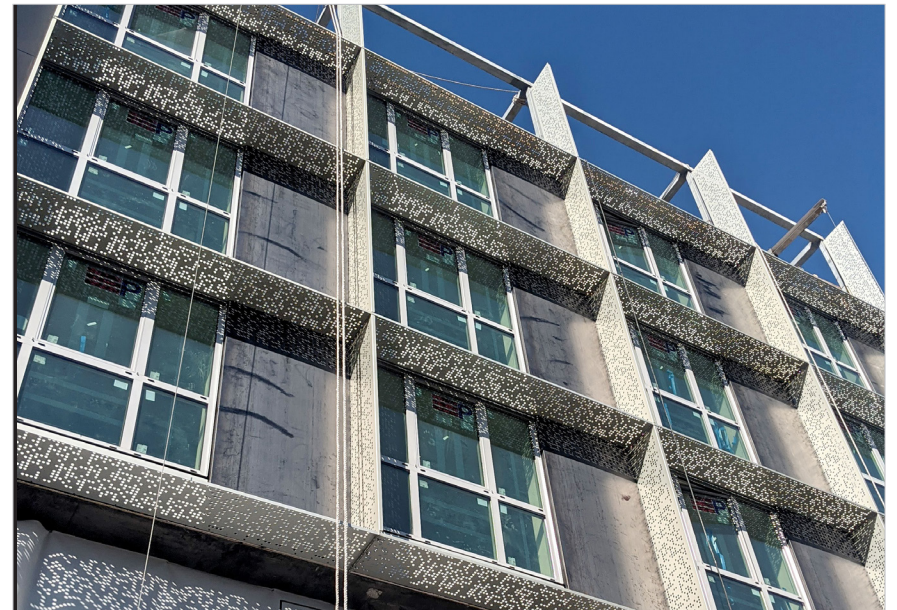

## "NAIL-ON" SUNFIN

The "Nail-On" Sunshade takes our "Nail-On" Sunfin system to the next level of simplicity. In this innovative design, the sunshade is directly affixed to the structure, reducing unnecessary complexity. The "nose" of the Sunfin can feature either a streamlined knife edge or a smaller flange than what is commonly seen in our system. This versatile application is ideal for snugly fitting against windows with depths of up to 24 inches.