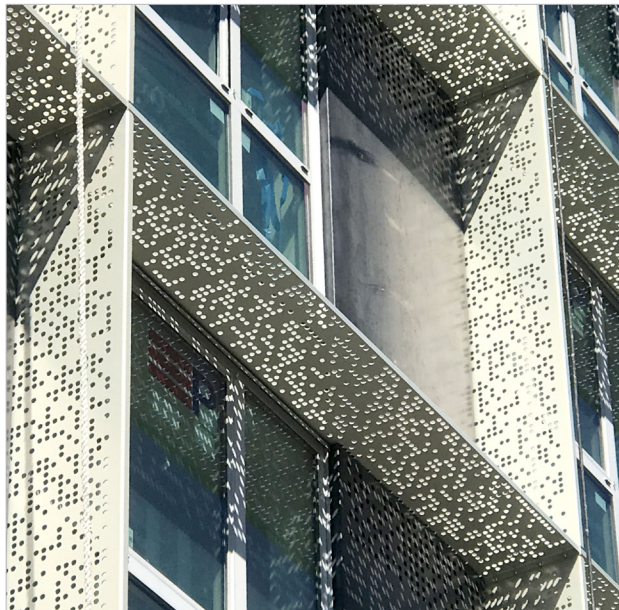

## "NAIL-ON" SUNFIN

The "Nail-On" Sunshade takes our "Nail-On" Sunfin system to the next level of simplicity. In this innovative design, the sunshade is directly affixed to the structure, reducing unnecessary complexity. The "nose" of the Sunfin can feature either a streamlined knife edge or a smaller flange than what is commonly seen in our system. This versatile application is ideal for snugly fitting against windows with depths of up to 24 inches.