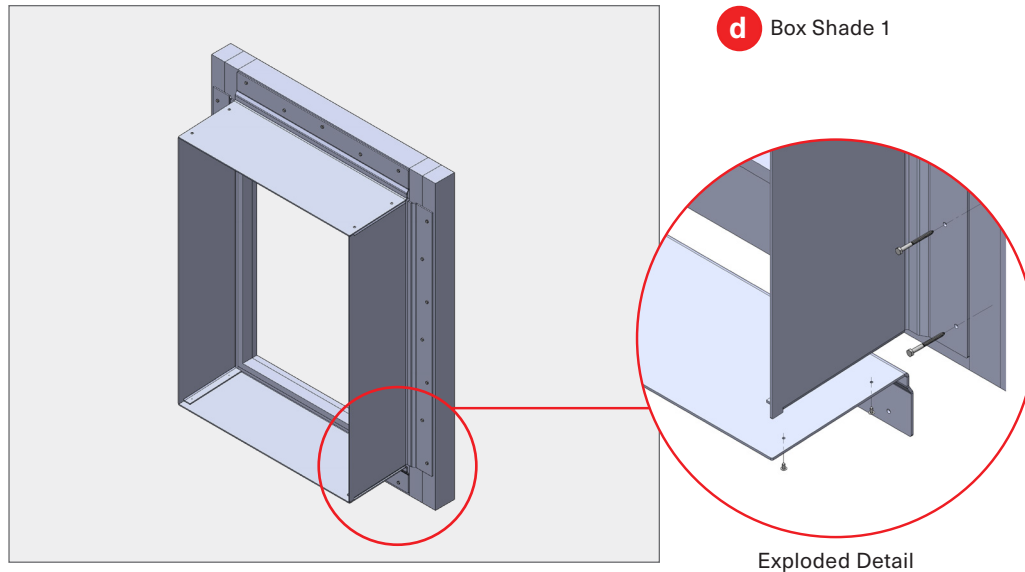

## "NAIL-ON" SUNFIN

The "Nail-On" Sunshade takes our "Nail-On" Sunfin system to the next level of simplicity. In this innovative design, the sunshade is directly affixed to the structure, reducing unnecessary complexity. The "nose" of the Sunfin can feature either a streamlined knife edge or a smaller flange than what is commonly seen in our system. This versatile application is ideal for snugly fitting against windows with depths of up to 24 inches.

"NAIL-ON" SUNFIN

DETAIL KEY

- Ⓐ Header Shade
- Ⓑ "L" Shade
- Ⓒ "U" Shade
- Ⓓ Box Shade 1
- Ⓔ Box Shade 2

"NAIL-ON" SUNFIN

"NAIL-ON" SUNFIN

[BOKMODERN.COM](http://BOKMODERN.COM)

For any questions please call  
415.749.6500 X 295