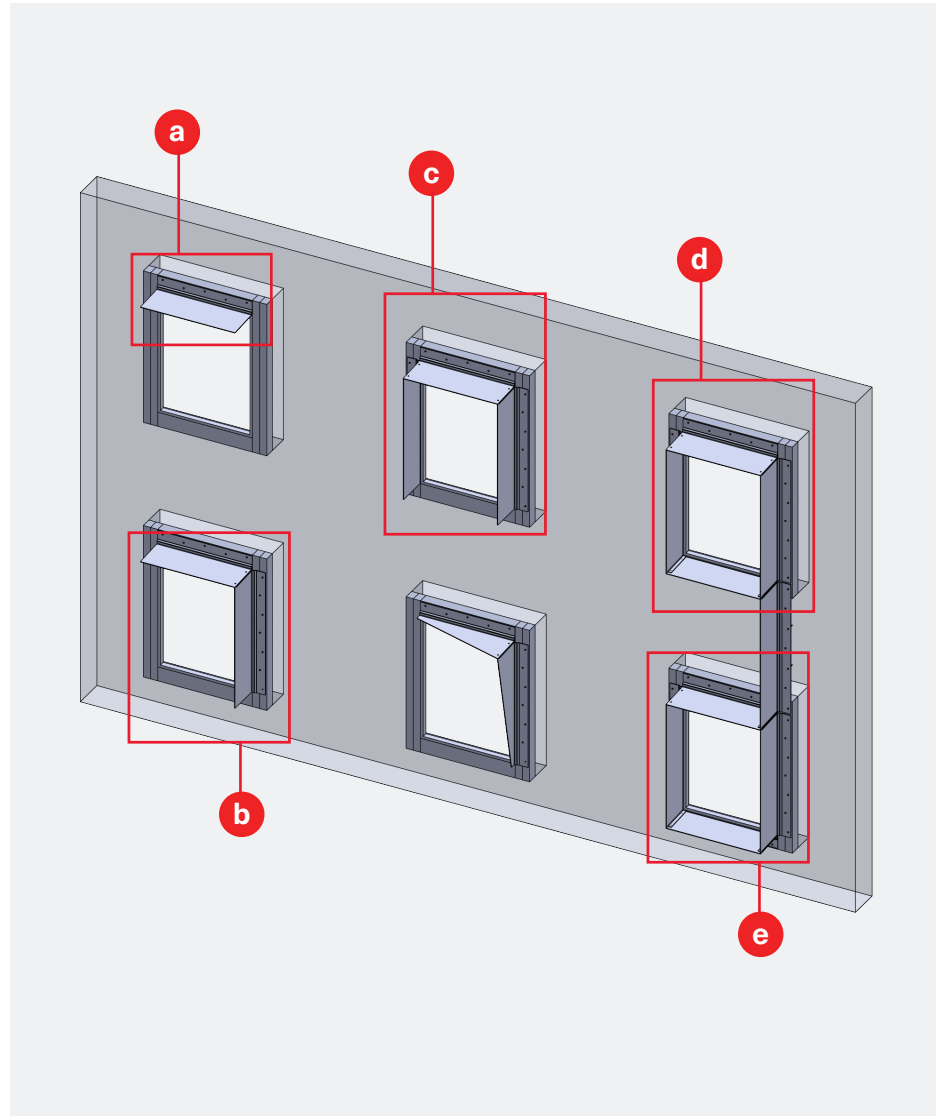

"NAIL-ON" SUNFIN

DETAIL KEY

- Ⓐ Header Shade
- Ⓑ "L" Shade
- Ⓒ "U" Shade
- Ⓓ Box Shade 1
- Ⓔ Box Shade 2