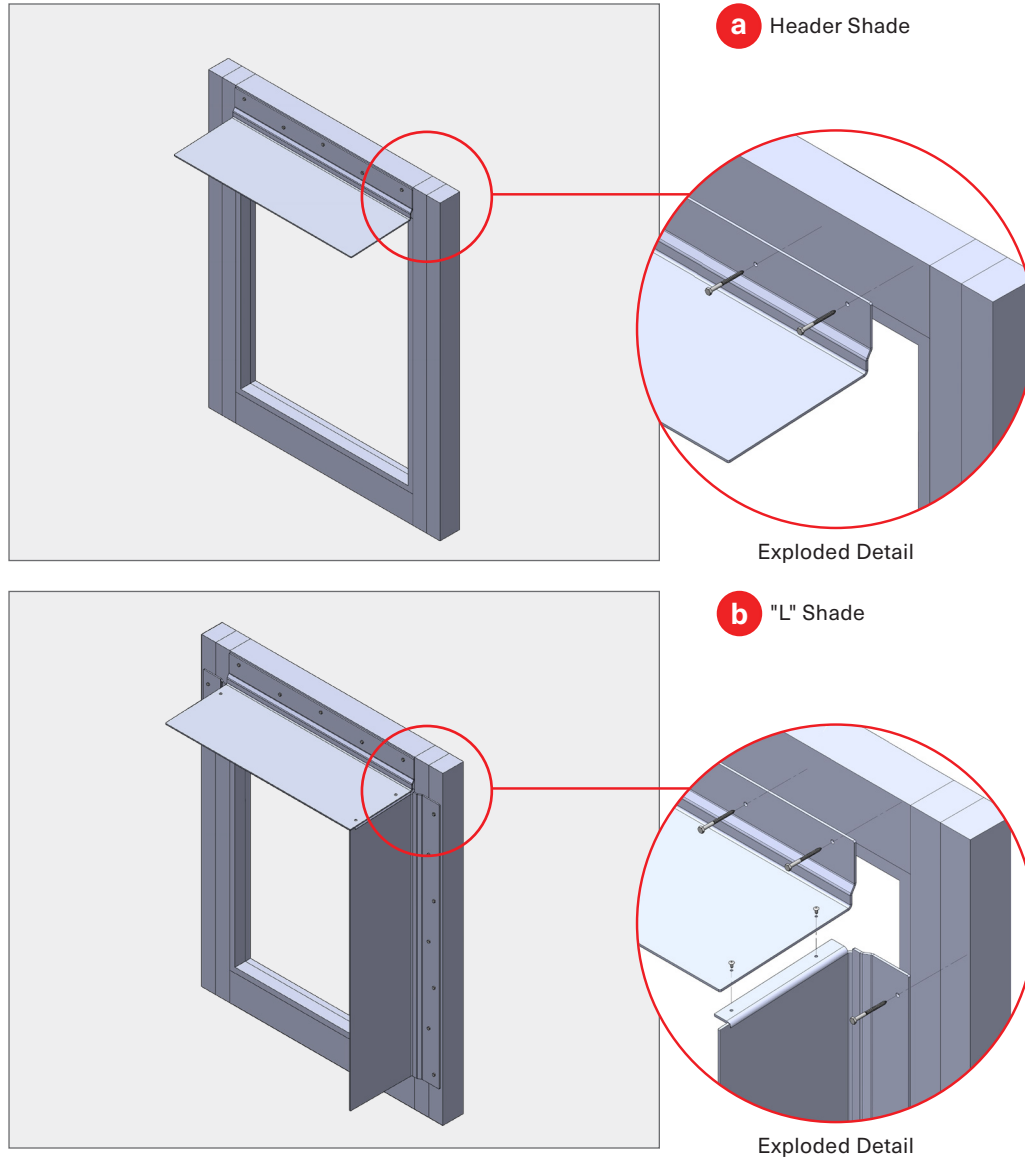

"NAIL-ON" SUNFIN