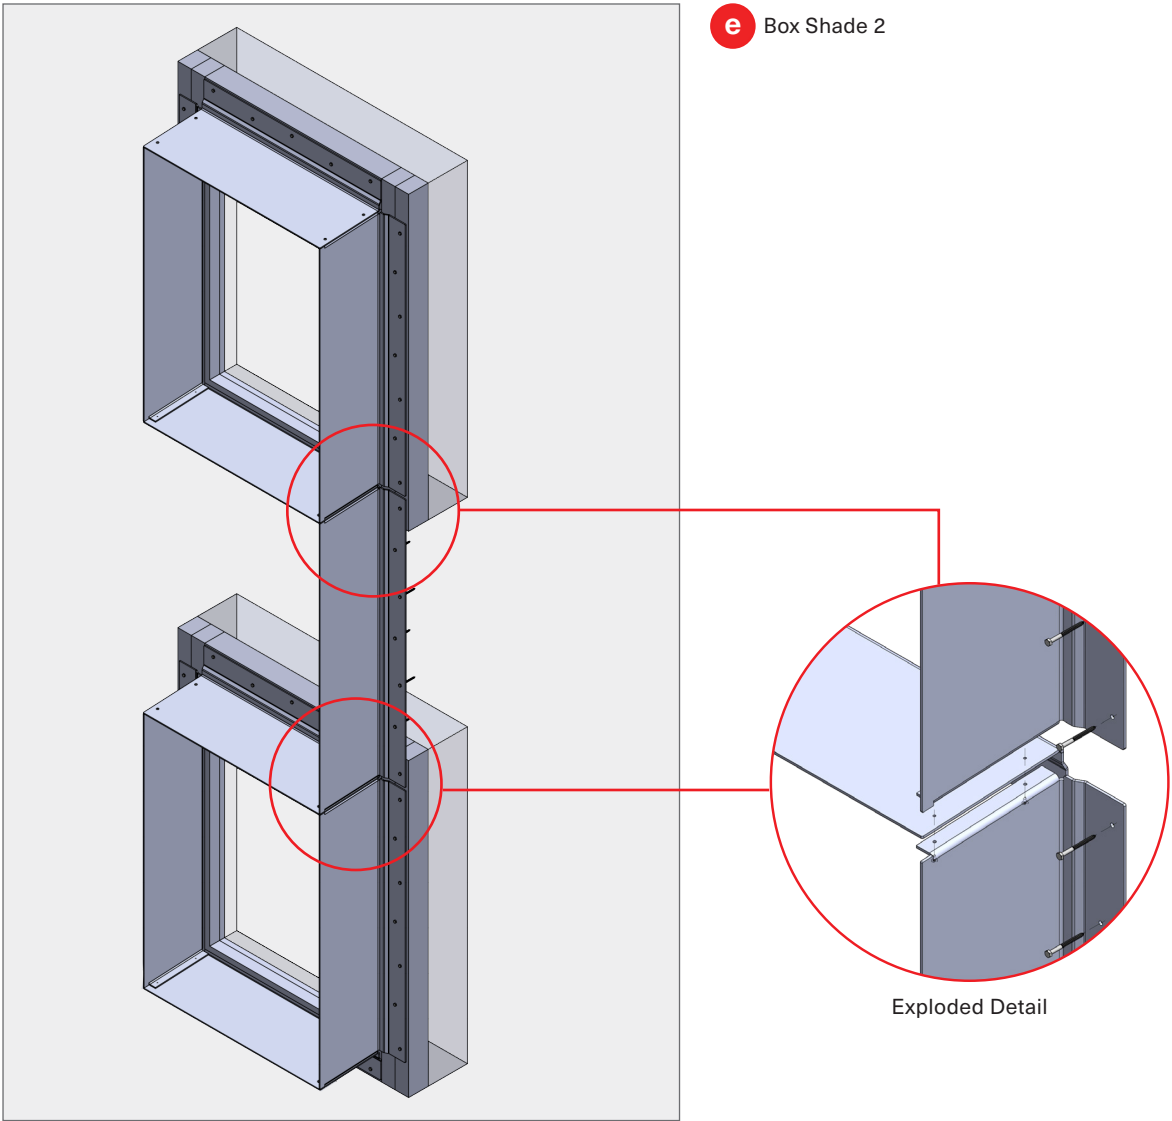

"NAIL-ON" SUNFIN

BOKMODERN.COM

For any questions please call
415.749.6500 X 295