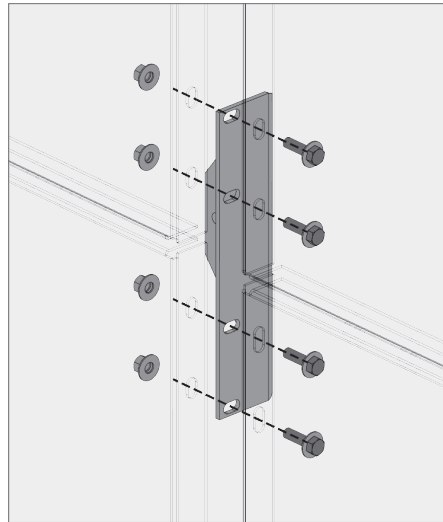

**c** Inside corner panel overhang brackets

**d** Overhang brackets end

**BOKMODERN.COM**

For any questions please call  
415.749.6500 X 295

**VINESCREEN™**

Bracketed Vinescreens™ are perfect for garage applications where there is access to assemble the bolts from behind the panels.