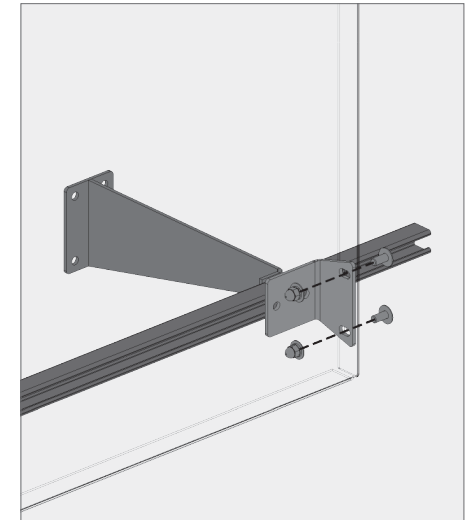

l Bottom bracket end

BOKMODERN.COM

For any questions please call
415.749.6500 X 295