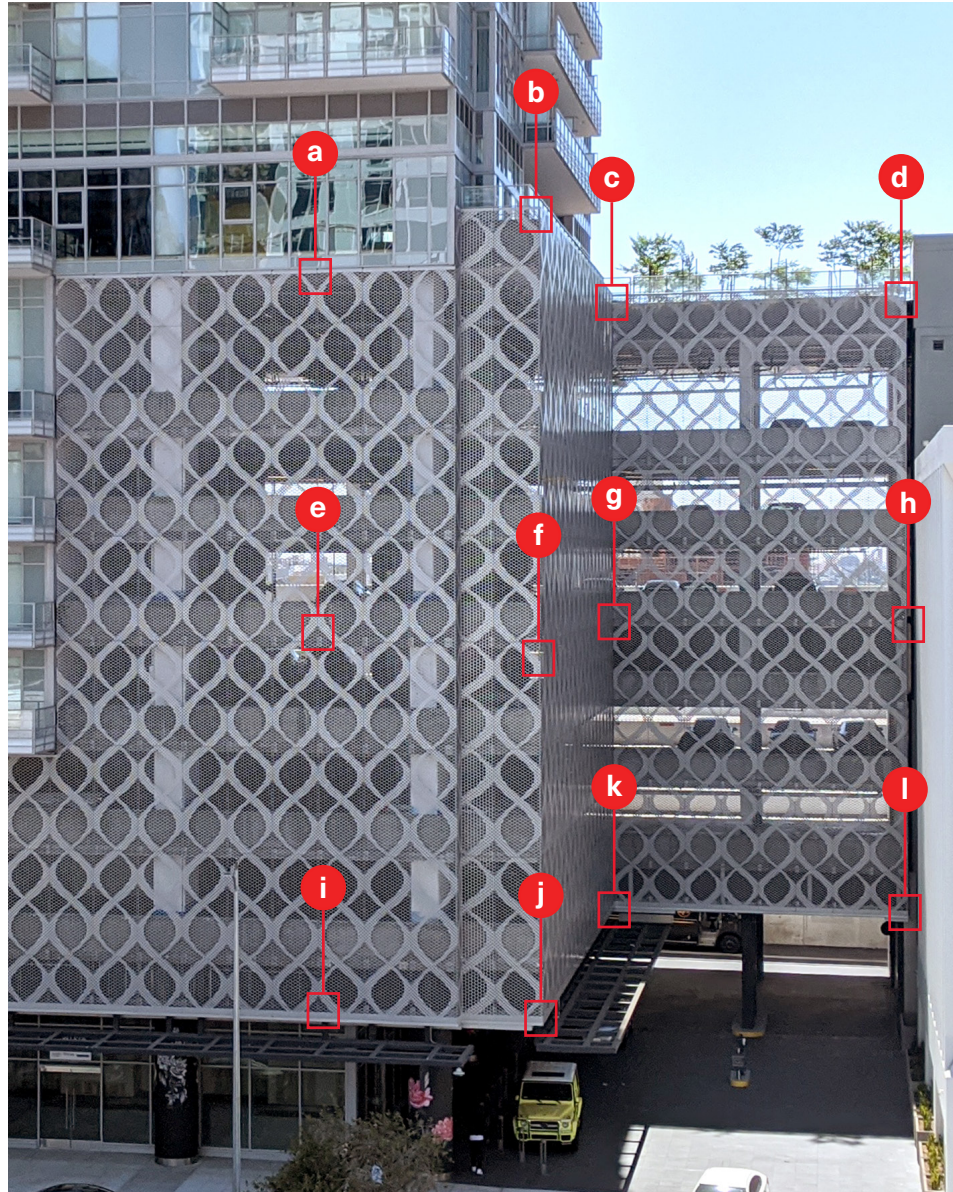

TYPICAL DETAILS

DETAIL KEY

- Ⓐ Overhang brackets typ.
- Ⓑ Outside corner panel overhang brackets
- Ⓒ Inside corner panel overhang brackets
- Ⓓ Overhang brackets end
- Ⓔ Mid-span brackets typ.
- Ⓕ Outside corner panel mid-span brackets
- Ⓖ Inside corner panel mid-span brackets
- Ⓗ Mid-span brackets end
- Ⓘ Bottom bracket typ.
- ⓵ Outside corner panel floor brackets
- ⓸ Inside corner panel floor brackets
- ⓹ Bottom bracket end