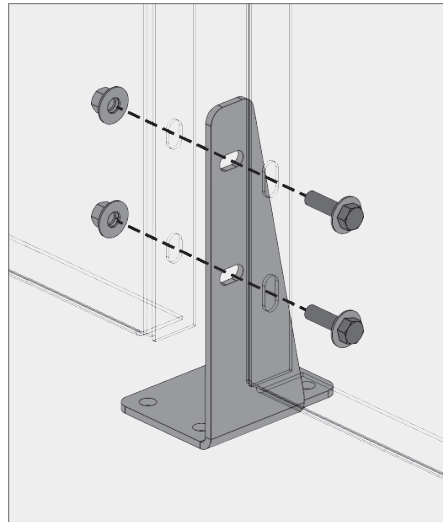

**c** Inside corner panel overhang brackets

**d** Overhang brackets end

**BOKMODERN.COM**

For any questions please call  
415.749.6500 X 295

**VINESCREEN™**

Bracketed Vinescreens™ are perfect for garage applications where there is access to assemble the bolts from behind the panels.

**e** Mid-span brackets typ.

**f** Outside corner panel mid-span brackets

**g** Inside corner panel mid-span brackets

**h** Mid-span brackets end

**BOKMODERN.COM**

For any questions please call  
415.749.6500 X 295

**VINESCREEN™**

Bracketed Vinescreens™ are perfect for garage applications where there is access to assemble the bolts from behind the panels.

**i** Bottom bracket typ.

**j** Outside corner panel floor brackets