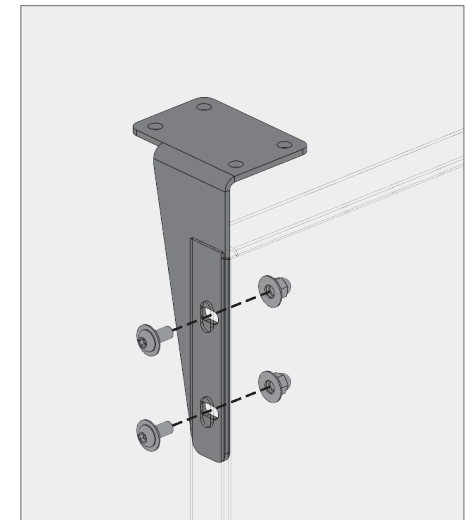

**k** Inside corner panel floor brackets

**l** Bottom bracket end

**BOKMODERN.COM**

For any questions please call  
415.749.6500 X 295

**VINESCREEN™**

Tab and slot Vinescreens™ are a hybrid product combining the best aspects of our rainscreen system with our Vinescreen™ system. We can achieve larger panel sizes due to the additional bracket support while no longer needing access to behind the panels to assemble the bolts.

**a** Overhang brackets typ.

**b** Outside corner panel overhang brackets

**c** Inside corner panel overhang brackets

**d** Overhang brackets end

**VINESCREEN™**

Tab and slot Vinescreens™ are a hybrid product combining the best aspects of our rainscreen system with our Vinescreen™ system. We can achieve larger panel sizes due to the additional bracket support while no longer needing access to behind the panels to assemble the bolts.

**e** Mid-span brackets typ.

**f** Outside corner panel mid-span brackets

**g** Inside corner panel mid-span brackets

**h** Mid-span brackets end

**VINESCREEN™**

Tab and slot Vinescreens™ are a hybrid product combining the best aspects of our Rainscreen System with our Vinescreen™ system. We can achieve larger panel sizes due to the additional bracket support while no longer needing access to behind the panels to assemble the bolts.