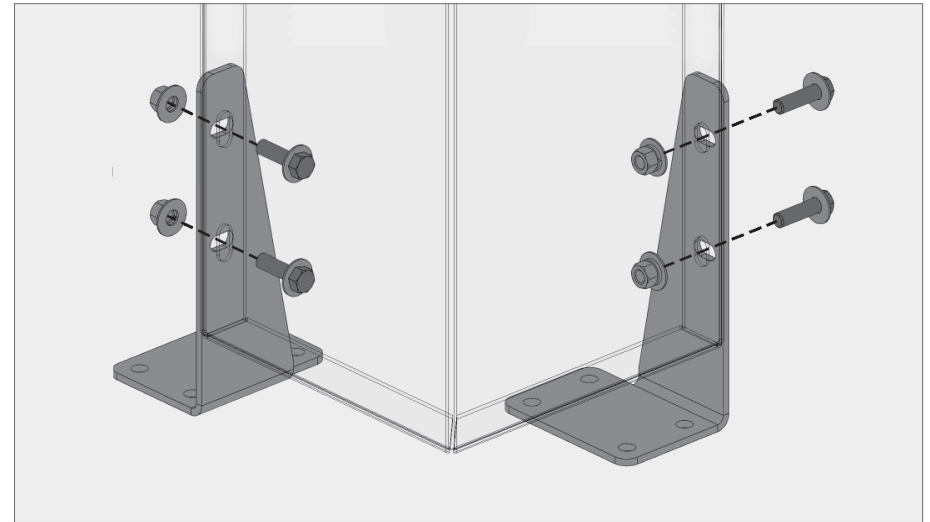

**c** Inside corner panel overhang brackets

**d** Overhang brackets end

**BOKMODERN.COM**

For any questions please call  
415.749.6500 X 295

**VINESCREEN™**

Bracketed Vinescreens™ are perfect for garage applications where there is access to assemble the bolts from behind the panels.

**e** Mid-span brackets typ.

**f** Outside corner panel mid-span brackets

**g** Inside corner panel mid-span brackets

**h** Mid-span brackets end

**BOKMODERN.COM**

For any questions please call  
415.749.6500 X 295

**VINESCREEN™**

Bracketed Vinescreens™ are perfect for garage applications where there is access to assemble the bolts from behind the panels.

**i** Bottom bracket typ.

**j** Outside corner panel floor brackets