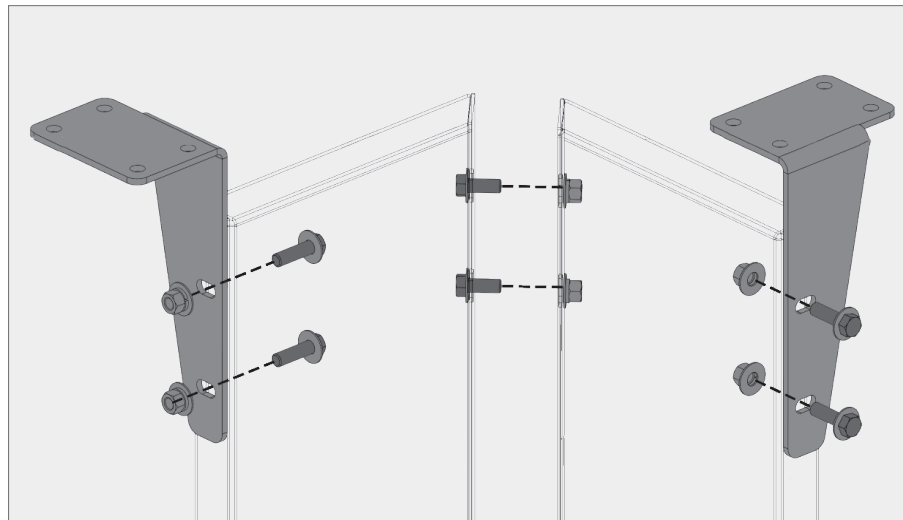

TYPICAL DETAILS

**DETAIL KEY**

- Ⓐ Overhang brackets typ.
- Ⓑ Outside corner panel overhang brackets
- Ⓒ Inside corner panel overhang brackets
- Ⓓ Overhang brackets end
- Ⓔ Mid-span brackets typ.
- Ⓕ Outside corner panel mid-span brackets
- Ⓖ Inside corner panel mid-span brackets
- Ⓗ Mid-span brackets end
- Ⓘ Bottom bracket typ.
- ⓰ Outside corner panel floor brackets
- ⓲ Inside corner panel floor brackets
- ⓴ Bottom bracket end

**VINESCREEN™**

Bracketed Vinescreens™ are perfect for garage applications where there is access to assemble the bolts from behind the panels.

**a** Overhang brackets typ.

**b** Outside corner panel overhang brackets

**c** Inside corner panel overhang brackets

**d** Overhang brackets end

**BOKMODERN.COM**

For any questions please call  
415.749.6500 X 295

**VINESCREEN™**

Bracketed Vinescreens™ are perfect for garage applications where there is access to assemble the bolts from behind the panels.