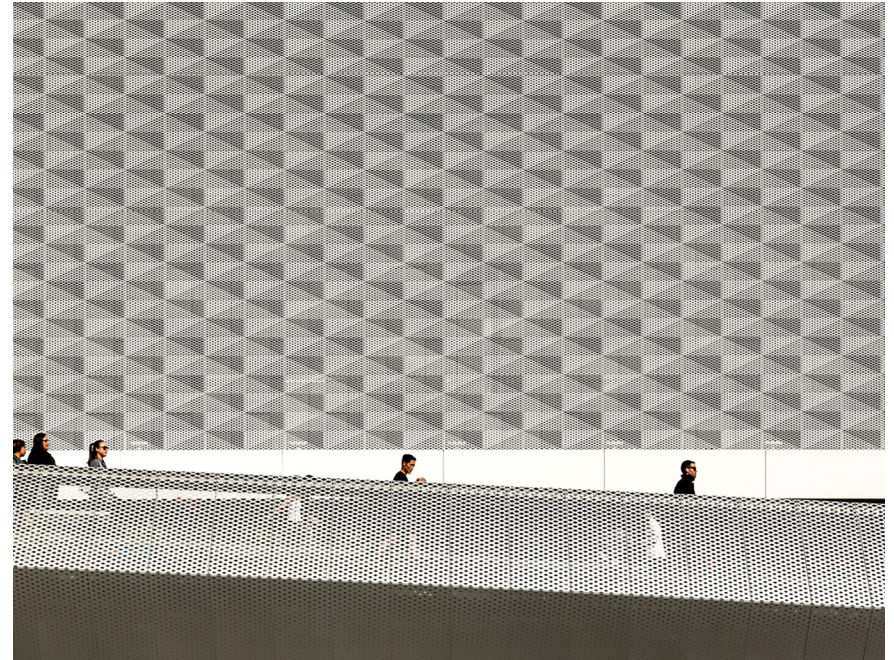

## VINESCREEN™

Enfold Façade's Vinescreen™ systems are applicable to building exteriors, parking Garage screens and Wallscreens. These panels can be directly mounted to edge of slab or other structure without the need for secondary supporting members. Panel systems are delivered to site fully fabricated and finished, ready for immediate installation. Designed with the same precision laser cutting typical throughout the entire BOK Modern line of products, our Vinescreen™ can be constructed in a wide array of patterns and shapes.

**VINESCREEN™**

Bracketed Vinescreens™ are perfect for garage applications where there is access to assemble the bolts from behind the panels.

**a** Overhang brackets typ.

**b** Outside corner panel overhang brackets

Suspended Vinescreens™ reduce the number of waterproofing penetrations and create a completely new depth to a façade. Suspended Vinescreens™ have dramatic shadowlines and are easier to install from behind the system.