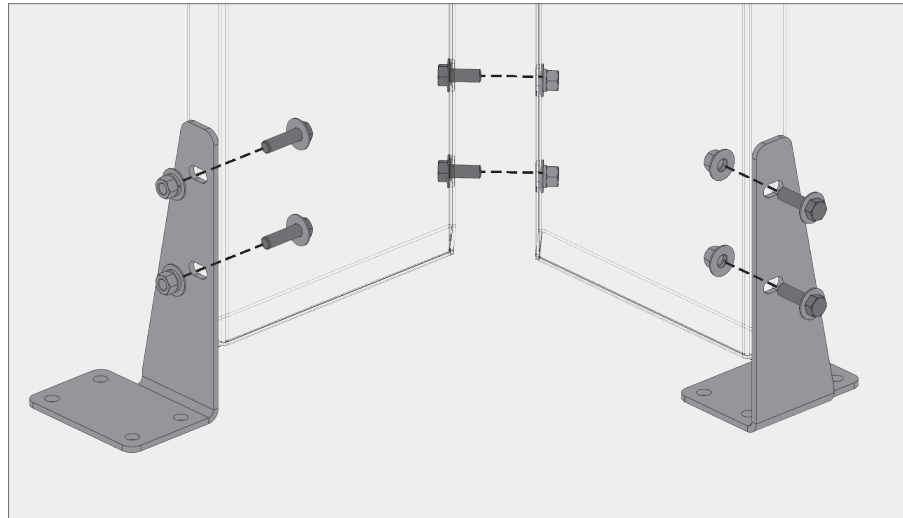

**VINESCREEN™**

Bracketed Vinescreens™ are perfect for garage applications where there is access to assemble the bolts from behind the panels.

**i** Bottom bracket typ.

**j** Outside corner panel floor brackets

**k** Inside corner panel floor brackets

**l** Bottom bracket end

**BOKMODERN.COM**

For any questions please call  
415.749.6500 X 295

**VINESCREEN™**

Tab and slot Vinescreens™ are a hybrid product combining the best aspects of our rainscreen system with our Vinescreen™ system. We can achieve larger panel sizes due to the additional bracket support while no longer needing access to behind the panels to assemble the bolts.

**a** Overhang brackets typ.

**b** Outside corner panel overhang brackets

**c** Inside corner panel overhang brackets

**d** Overhang brackets end

**VINESCREEN™**

Tab and slot Vinescreens™ are a hybrid product combining the best aspects of our rainscreen system with our Vinescreen™ system. We can achieve larger panel sizes due to the additional bracket support while no longer needing access to behind the panels to assemble the bolts.