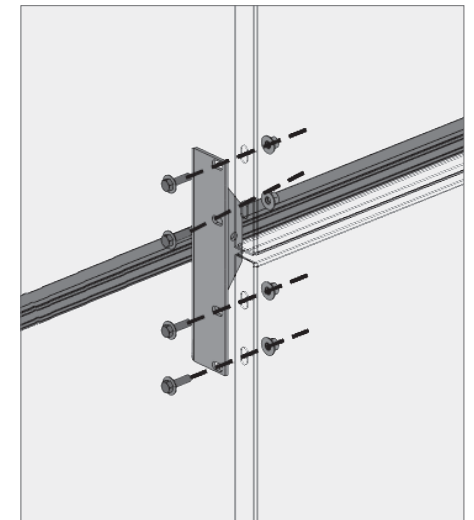

**VINESCREEN™**

Suspended Vinescreens™ reduce the number of waterproofing penetrations and create a completely new depth to a façade. Suspended Vinescreens™ have dramatic shadowlines and are easier to install from behind the system.

**e** Mid-span brackets typ.

**f** Outside corner panel mid-span brackets

**g** Inside corner panel mid-span brackets

**h** Mid-span brackets end

**VINESCREEN™**

Suspended Vinescreens™ reduce the number of waterproofing penetrations and create a completely new depth to a façade. Suspended Vinescreens™ have dramatic shadowlines and are easier to install from behind the system.