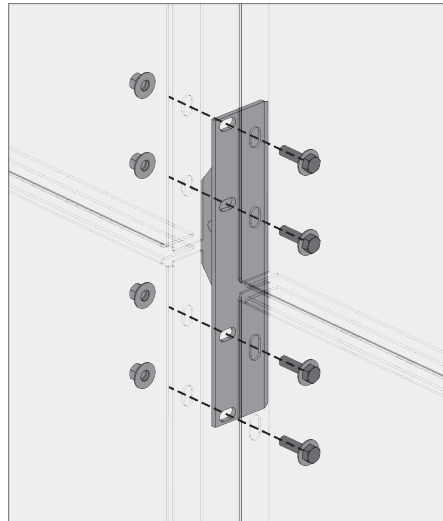

**k** Inside corner panel floor brackets

**l** Bottom bracket end

**BOKMODERN.COM**

For any questions please call  
415.749.6500 X 295

**VINESCREEN™**

Tab and slot Vinescreens™ are a hybrid product combining the best aspects of our rainscreen system with our Vinescreen™ system. We can achieve larger panel sizes due to the additional bracket support while no longer needing access to behind the panels to assemble the bolts.

**a** Overhang brackets typ.

**b** Outside corner panel overhang brackets

**c** Inside corner panel overhang brackets

**d** Overhang brackets end

**VINESCREEN™**

Tab and slot Vinescreens™ are a hybrid product combining the best aspects of our rainscreen system with our Vinescreen™ system. We can achieve larger panel sizes due to the additional bracket support while no longer needing access to behind the panels to assemble the bolts.

**e** Mid-span brackets typ.

**f** Outside corner panel mid-span brackets

**g** Inside corner panel mid-span brackets

**h** Mid-span brackets end

**VINESCREEN™**

Tab and slot Vinescreens™ are a hybrid product combining the best aspects of our Rainscreen System with our Vinescreen™ system. We can achieve larger panel sizes due to the additional bracket support while no longer needing access to behind the panels to assemble the bolts.