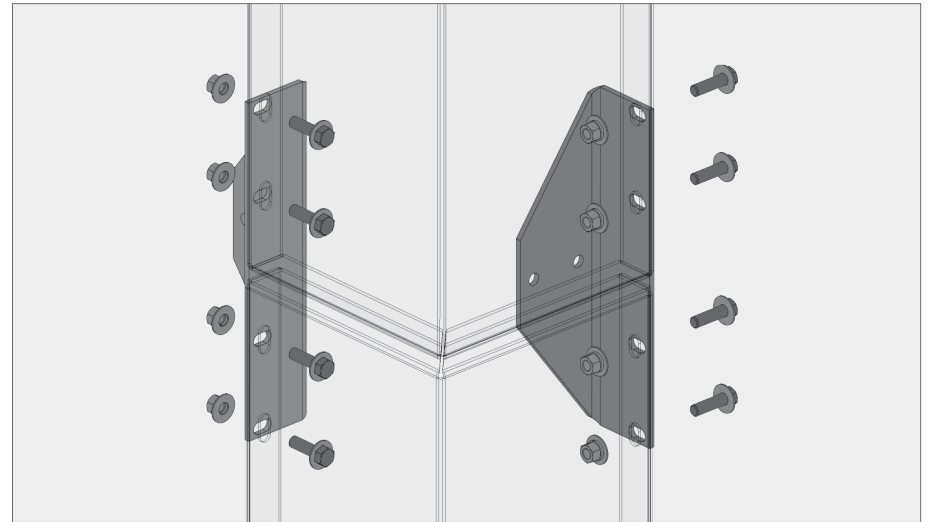

f Outside corner panel mid-span brackets