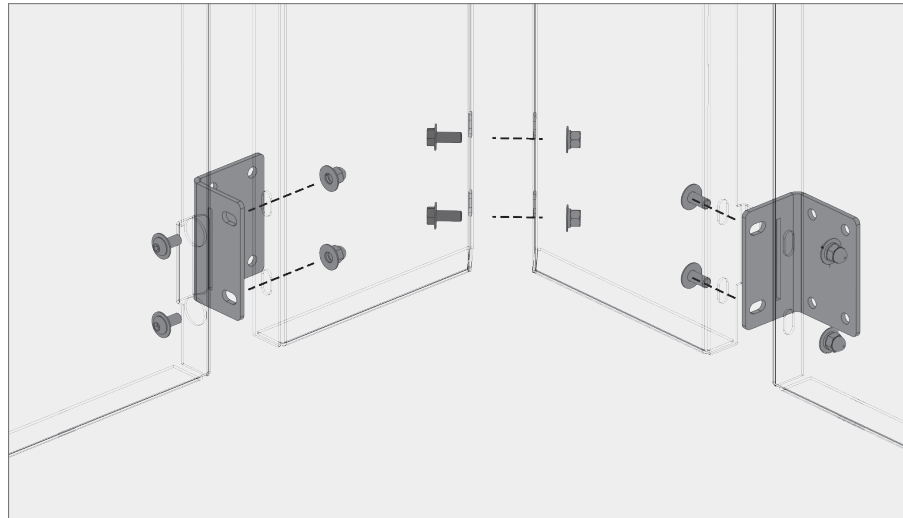

**a** Overhang brackets typ.

**b** Outside corner panel overhang brackets

**c** Inside corner panel overhang brackets

**d** Overhang brackets end

**VINESCREEN™**

Tab and slot Vinescreens™ are a hybrid product combining the best aspects of our rainscreen system with our Vinescreen™ system. We can achieve larger panel sizes due to the additional bracket support while no longer needing access to behind the panels to assemble the bolts.

**e** Mid-span brackets typ.

**f** Outside corner panel mid-span brackets

**g** Inside corner panel mid-span brackets

**h** Mid-span brackets end

**VINESCREEN™**

Tab and slot Vinescreens™ are a hybrid product combining the best aspects of our Rainscreen System with our Vinescreen™ system. We can achieve larger panel sizes due to the additional bracket support while no longer needing access to behind the panels to assemble the bolts.

**i** Bottom bracket typ.

**j** Outside corner panel floor brackets

**k** Inside corner panel floor brackets

**l** Bottom bracket end

**BOKMODERN.COM**

For any questions please call  
415.749.6500 X 295

**VINESCREEN™**

Suspended Vinescreens™ reduce the number of waterproofing penetrations and create a completely new depth to a façade. Suspended Vinescreens™ have dramatic shadowlines and are easier to install from behind the system.