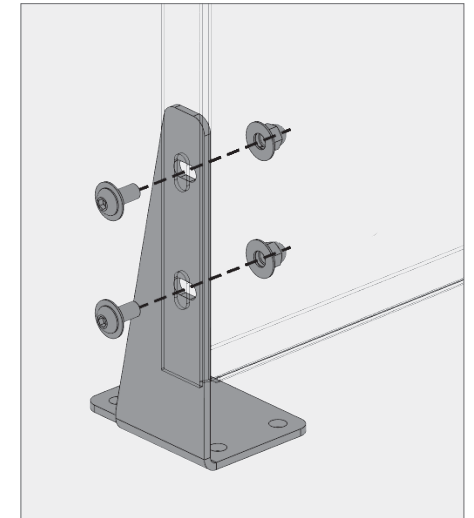

**a** Overhang brackets typ.

**b** Outside corner panel overhang brackets

**c** Inside corner panel overhang brackets

**d** Overhang brackets end

**VINESCREEN™**

Tab and slot Vinescreens™ are a hybrid product combining the best aspects of our rainscreen system with our Vinescreen™ system. We can achieve larger panel sizes due to the additional bracket support while no longer needing access to behind the panels to assemble the bolts.

**e** Mid-span brackets typ.

**f** Outside corner panel mid-span brackets

**g** Inside corner panel mid-span brackets

**h** Mid-span brackets end

**VINESCREEN™**

Tab and slot Vinescreens™ are a hybrid product combining the best aspects of our Rainscreen System with our Vinescreen™ system. We can achieve larger panel sizes due to the additional bracket support while no longer needing access to behind the panels to assemble the bolts.

**i** Bottom bracket typ.

**j** Outside corner panel floor brackets

**k** Inside corner panel floor brackets

**l** Bottom bracket end

**BOKMODERN.COM**

For any questions please call  
415.749.6500 X 295

**VINESCREEN™**