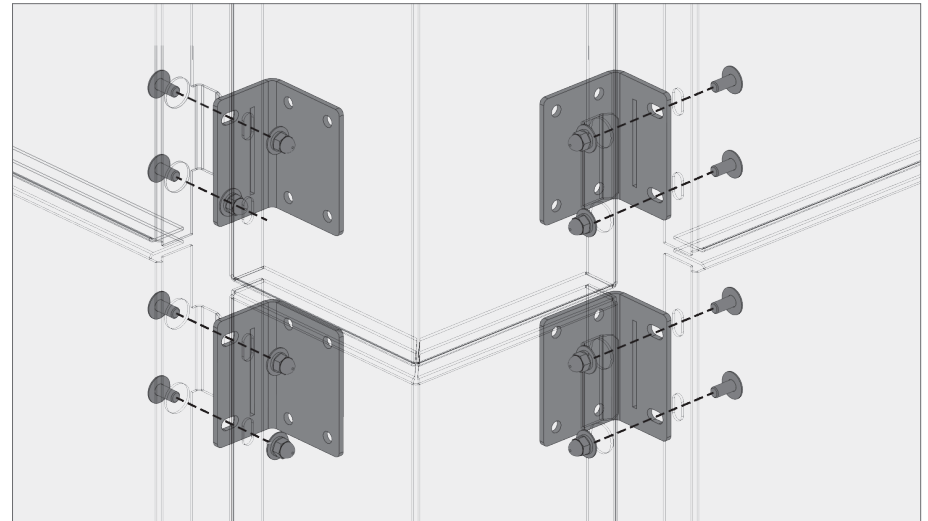

**k** Inside corner panel floor brackets

**l** Bottom bracket end

**BOKMODERN.COM**

For any questions please call  
415.749.6500 X 295

**VINESCREEN™**

Tab and slot Vinescreens™ are a hybrid product combining the best aspects of our rainscreen system with our Vinescreen™ system. We can achieve larger panel sizes due to the additional bracket support while no longer needing access to behind the panels to assemble the bolts.

**a** Overhang brackets typ.

**b** Outside corner panel overhang brackets

**c** Inside corner panel overhang brackets

**d** Overhang brackets end

**VINESCREEN™**

Tab and slot Vinescreens™ are a hybrid product combining the best aspects of our rainscreen system with our Vinescreen™ system. We can achieve larger panel sizes due to the additional bracket support while no longer needing access to behind the panels to assemble the bolts.

**e** Mid-span brackets typ.

**f** Outside corner panel mid-span brackets

**g** Inside corner panel mid-span brackets

**h** Mid-span brackets end

**VINESCREEN™**

Tab and slot Vinescreens™ are a hybrid product combining the best aspects of our Rainscreen System with our Vinescreen™ system. We can achieve larger panel sizes due to the additional bracket support while no longer needing access to behind the panels to assemble the bolts.