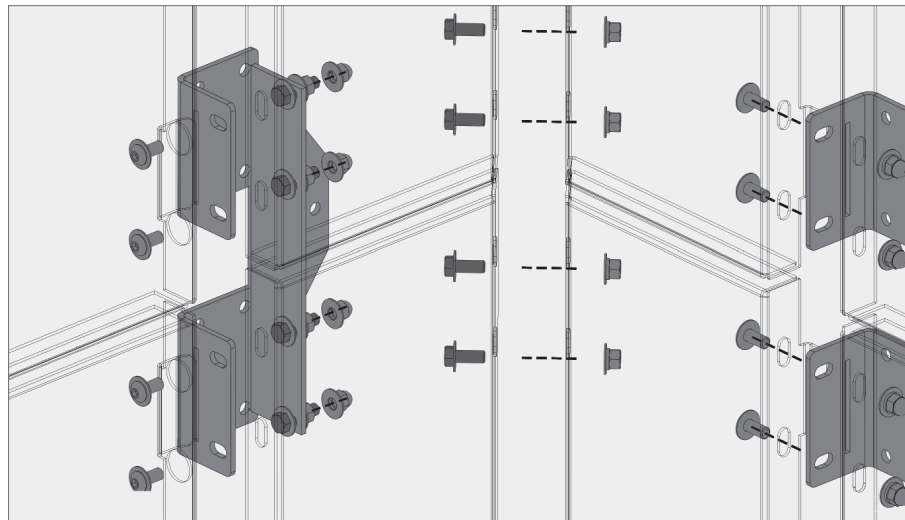

**k** Inside corner panel floor brackets

**l** Bottom bracket end

**BOKMODERN.COM**

For any questions please call  
415.749.6500 X 295

**VINESCREEN™**

Tab and slot Vinescreens™ are a hybrid product combining the best aspects of our rainscreen system with our Vinescreen™ system. We can achieve larger panel sizes due to the additional bracket support while no longer needing access to behind the panels to assemble the bolts.

**a** Overhang brackets typ.

**b** Outside corner panel overhang brackets

**c** Inside corner panel overhang brackets

**d** Overhang brackets end

**VINESCREEN™**

Tab and slot Vinescreens™ are a hybrid product combining the best aspects of our rainscreen system with our Vinescreen™ system. We can achieve larger panel sizes due to the additional bracket support while no longer needing access to behind the panels to assemble the bolts.

**e** Mid-span brackets typ.

**f** Outside corner panel mid-span brackets

**g** Inside corner panel mid-span brackets

**h** Mid-span brackets end

**VINESCREEN™**

Tab and slot Vinescreens™ are a hybrid product combining the best aspects of our Rainscreen System with our Vinescreen™ system. We can achieve larger panel sizes due to the additional bracket support while no longer needing access to behind the panels to assemble the bolts.