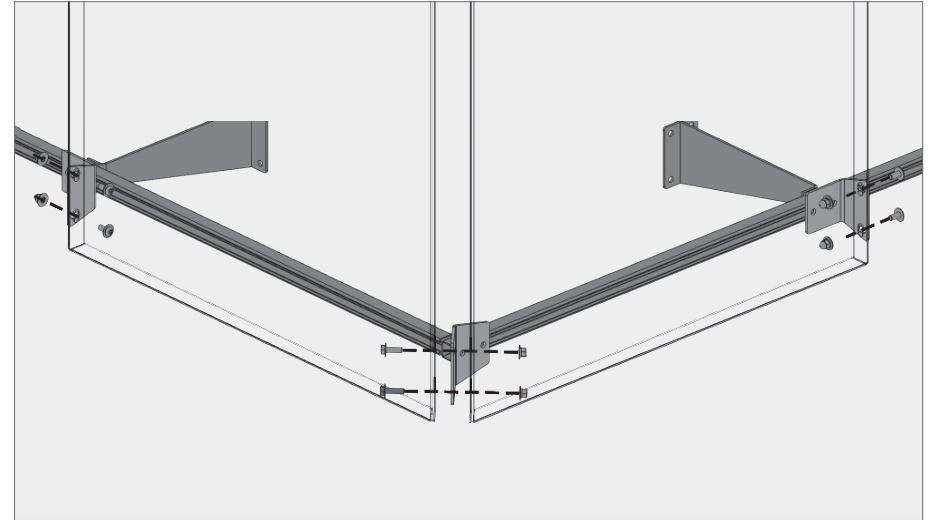

j Outside corner panel floor brackets