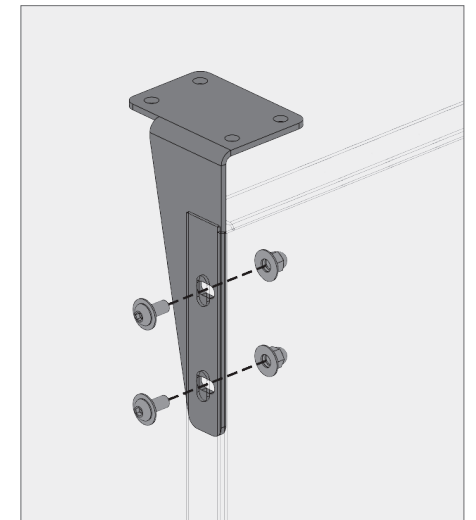

TYPICAL DETAILS

**DETAIL KEY**

- Ⓐ Overhang brackets typ.
- Ⓑ Outside corner panel overhang brackets
- Ⓒ Inside corner panel overhang brackets
- Ⓓ Overhang brackets end
- Ⓔ Mid-span brackets typ.
- Ⓕ Outside corner panel mid-span brackets
- Ⓖ Inside corner panel mid-span brackets
- Ⓗ Mid-span brackets end
- Ⓘ Bottom bracket typ.
- ⓰ Outside corner panel floor brackets
- ⓲ Inside corner panel floor brackets
- ⓴ Bottom bracket end

**VINESCREEN™**

Bracketed Vinescreens™ are perfect for garage applications where there is access to assemble the bolts from behind the panels.

**a** Overhang brackets typ.

**b** Outside corner panel overhang brackets

**c** Inside corner panel overhang brackets

**d** Overhang brackets end

**BOKMODERN.COM**

For any questions please call  
415.749.6500 X 295

**VINESCREEN™**

Bracketed Vinescreens™ are perfect for garage applications where there is access to assemble the bolts from behind the panels.