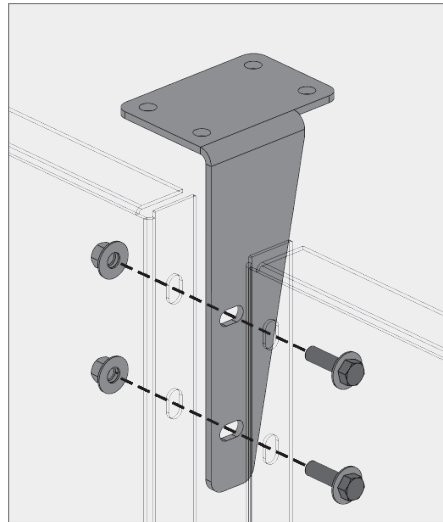

**VINESCREEN™**

Bracketed Vinescreens™ are perfect for garage applications where there is access to assemble the bolts from behind the panels.

**i** Bottom bracket typ.

**j** Outside corner panel floor brackets

**k** Inside corner panel floor brackets

**l** Bottom bracket end

**BOKMODERN.COM**

For any questions please call  
415.749.6500 X 295

**VINESCREEN™**

Tab and slot Vinescreens™ are a hybrid product combining the best aspects of our rainscreen system with our Vinescreen™ system. We can achieve larger panel sizes due to the additional bracket support while no longer needing access to behind the panels to assemble the bolts.

**a** Overhang brackets typ.

**b** Outside corner panel overhang brackets

**c** Inside corner panel overhang brackets

**d** Overhang brackets end

**VINESCREEN™**

Tab and slot Vinescreens™ are a hybrid product combining the best aspects of our rainscreen system with our Vinescreen™ system. We can achieve larger panel sizes due to the additional bracket support while no longer needing access to behind the panels to assemble the bolts.

**e** Mid-span brackets typ.

**f** Outside corner panel mid-span brackets

**g** Inside corner panel mid-span brackets

**h** Mid-span brackets end

**VINESCREEN™**

Tab and slot Vinescreens™ are a hybrid product combining the best aspects of our Rainscreen System with our Vinescreen™ system. We can achieve larger panel sizes due to the additional bracket support while no longer needing access to behind the panels to assemble the bolts.