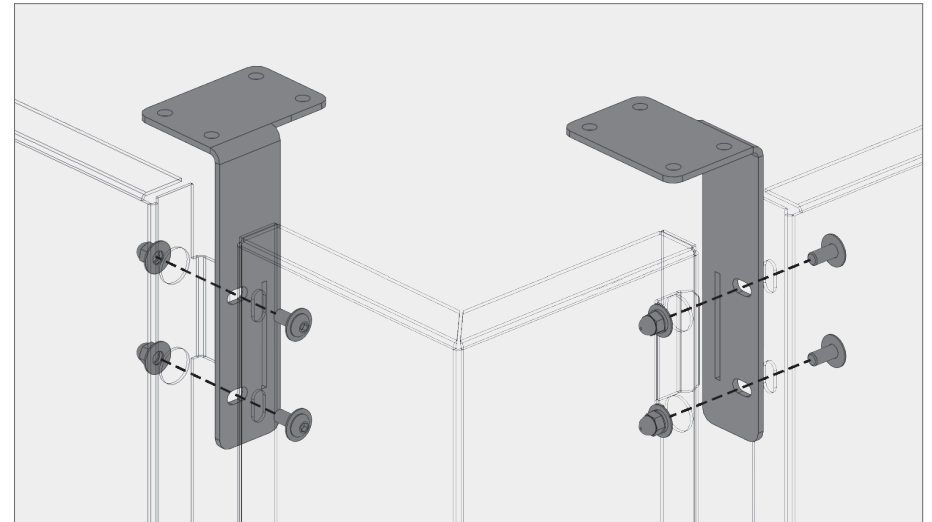

**VINESCREEN™**

Bracketed Vinescreens™ are perfect for garage applications where there is access to assemble the bolts from behind the panels.

**i** Bottom bracket typ.

**j** Outside corner panel floor brackets

**k** Inside corner panel floor brackets

**l** Bottom bracket end

**BOKMODERN.COM**

For any questions please call  
415.749.6500 X 295

**VINESCREEN™**

Tab and slot Vinescreens™ are a hybrid product combining the best aspects of our rainscreen system with our Vinescreen™ system. We can achieve larger panel sizes due to the additional bracket support while no longer needing access to behind the panels to assemble the bolts.

**a** Overhang brackets typ.

**b** Outside corner panel overhang brackets

**c** Inside corner panel overhang brackets

**d** Overhang brackets end

**VINESCREEN™**

Tab and slot Vinescreens™ are a hybrid product combining the best aspects of our rainscreen system with our Vinescreen™ system. We can achieve larger panel sizes due to the additional bracket support while no longer needing access to behind the panels to assemble the bolts.

**e** Mid-span brackets typ.

**f** Outside corner panel mid-span brackets

**g** Inside corner panel mid-span brackets

**h** Mid-span brackets end

**VINESCREEN™**

Tab and slot Vinescreens™ are a hybrid product combining the best aspects of our Rainscreen System with our Vinescreen™ system. We can achieve larger panel sizes due to the additional bracket support while no longer needing access to behind the panels to assemble the bolts.