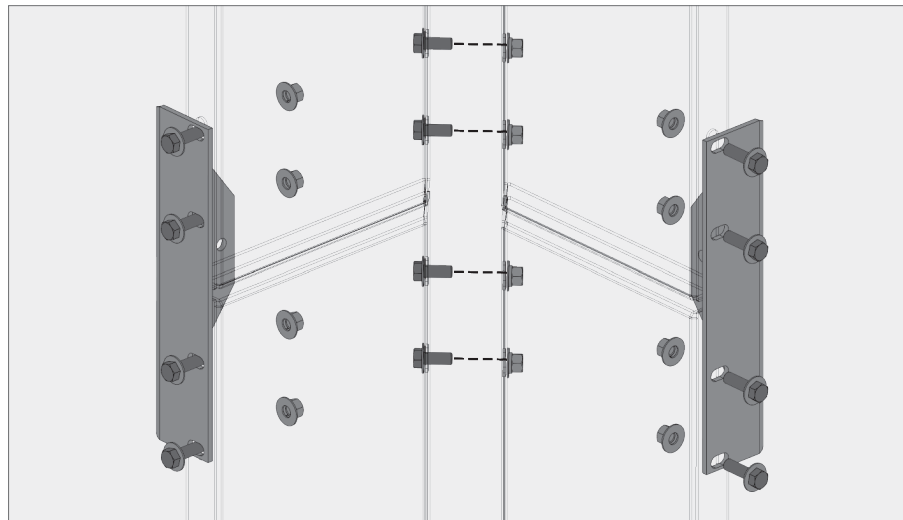

**VINESCREEN™**

Bracketed Vinescreens™ are perfect for garage applications where there is access to assemble the bolts from behind the panels.

**a** Overhang brackets typ.

**b** Outside corner panel overhang brackets

**c** Inside corner panel overhang brackets

**d** Overhang brackets end

**BOKMODERN.COM**

For any questions please call  
415.749.6500 X 295

**VINESCREEN™**

Bracketed Vinescreens™ are perfect for garage applications where there is access to assemble the bolts from behind the panels.

**e** Mid-span brackets typ.

**f** Outside corner panel mid-span brackets

**g** Inside corner panel mid-span brackets

**h** Mid-span brackets end

**BOKMODERN.COM**

For any questions please call  
415.749.6500 X 295

**VINESCREEN™**

Bracketed Vinescreens™ are perfect for garage applications where there is access to assemble the bolts from behind the panels.

**i** Bottom bracket typ.

**j** Outside corner panel floor brackets