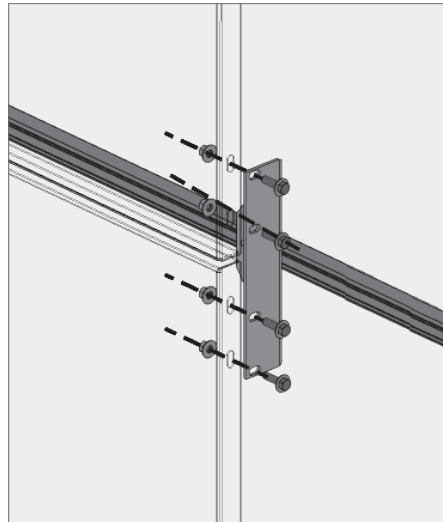

VINESCREEN™

Suspended Vinescreens™ reduce the number of waterproofing penetrations and create a completely new depth to a façade. Suspended Vinescreens™ have dramatic shadowlines and are easier to install from behind the system.

a Overhang brackets typ.