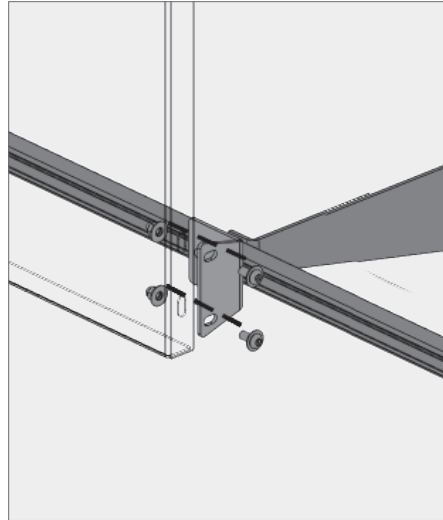

**e** Mid-span brackets typ.

**f** Outside corner panel mid-span brackets

**g** Inside corner panel mid-span brackets

**h** Mid-span brackets end

**VINESCREEN™**

Suspended Vinescreens™ reduce the number of waterproofing penetrations and create a completely new depth to a façade. Suspended Vinescreens™ have dramatic shadowlines and are easier to install from behind the system.