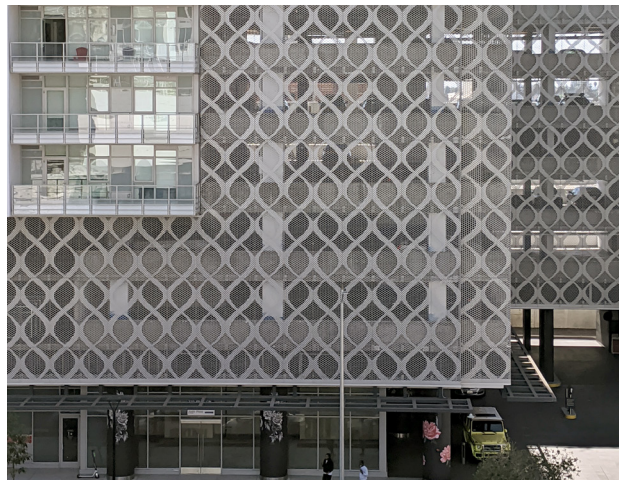

## VINESCREEN™

Enfold Façade's Vinescreen™ systems are applicable to building exteriors, parking Garage screens and Wallscreens. These panels can be directly mounted to edge of slab or other structure without the need for secondary supporting members. Panel systems are delivered to site fully fabricated and finished, ready for immediate installation. Designed with the same precision laser cutting typical throughout the entire BOK Modern line of products, our Vinescreen™ can be constructed in a wide array of patterns and shapes.