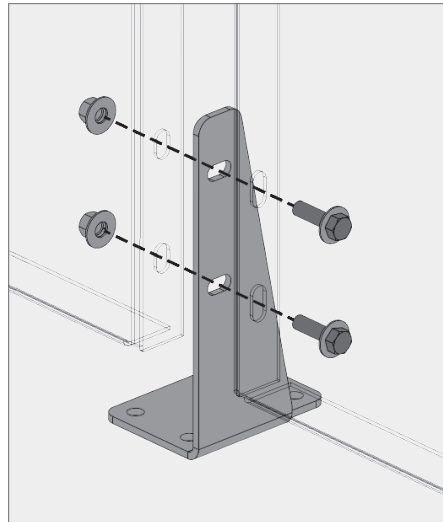

**a** Overhang brackets typ.

**b** Outside corner panel overhang brackets

**c** Inside corner panel overhang brackets

**d** Overhang brackets end

**VINESCREEN™**

Tab and slot Vinescreens™ are a hybrid product combining the best aspects of our rainscreen system with our Vinescreen™ system. We can achieve larger panel sizes due to the additional bracket support while no longer needing access to behind the panels to assemble the bolts.

**e** Mid-span brackets typ.

**f** Outside corner panel mid-span brackets

**g** Inside corner panel mid-span brackets

**h** Mid-span brackets end

**VINESCREEN™**

Tab and slot Vinescreens™ are a hybrid product combining the best aspects of our Rainscreen System with our Vinescreen™ system. We can achieve larger panel sizes due to the additional bracket support while no longer needing access to behind the panels to assemble the bolts.

**i** Bottom bracket typ.

**j** Outside corner panel floor brackets

**k** Inside corner panel floor brackets

**l** Bottom bracket end

**BOKMODERN.COM**

For any questions please call  
415.749.6500 X 295

**VINESCREEN™**