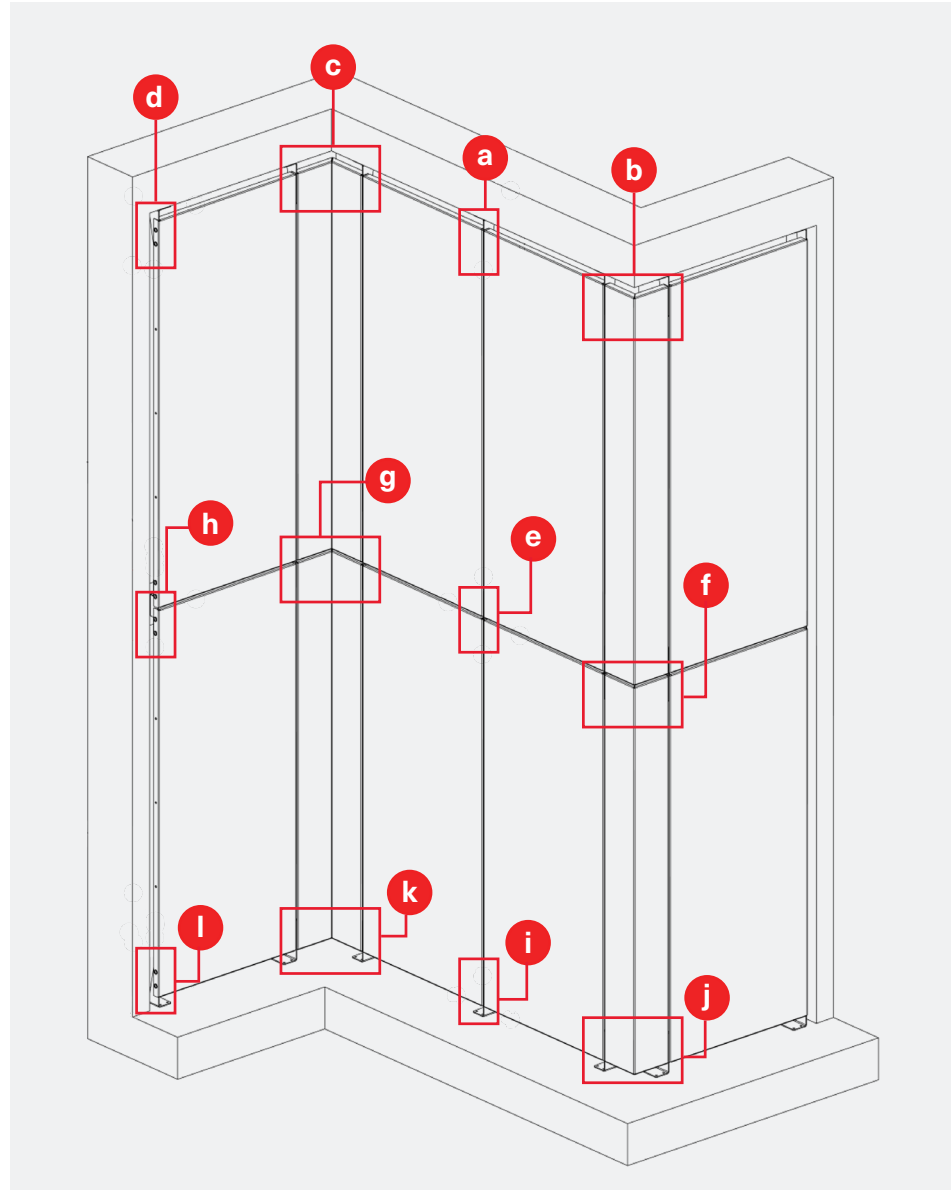

TYPICAL DETAILS

**DETAIL KEY**

- Ⓐ Overhang brackets typ.
- Ⓑ Outside corner panel overhang brackets
- Ⓒ Inside corner panel overhang brackets
- Ⓓ Overhang brackets end
- Ⓔ Mid-span brackets typ.
- Ⓕ Outside corner panel mid-span brackets
- Ⓖ Inside corner panel mid-span brackets
- Ⓗ Mid-span brackets end
- Ⓘ Bottom bracket typ.
- ⓵ Outside corner panel floor brackets
- ⓸ Inside corner panel floor brackets
- ⓹ Bottom bracket end

TYPICAL DETAILS

**DETAIL KEY**

- Ⓐ Overhang brackets typ.
- Ⓑ Outside corner panel overhang brackets
- Ⓒ Inside corner panel overhang brackets
- Ⓓ Overhang brackets end
- Ⓔ Mid-span brackets typ.
- Ⓕ Outside corner panel mid-span brackets
- Ⓖ Inside corner panel mid-span brackets
- Ⓗ Mid-span brackets end
- Ⓘ Bottom bracket typ.
- ⓰ Outside corner panel floor brackets
- ⓲ Inside corner panel floor brackets
- ⓴ Bottom bracket end

**VINESCREEN™**

Bracketed Vinescreens™ are perfect for garage applications where there is access to assemble the bolts from behind the panels.

**a** Overhang brackets typ.

**b** Outside corner panel overhang brackets