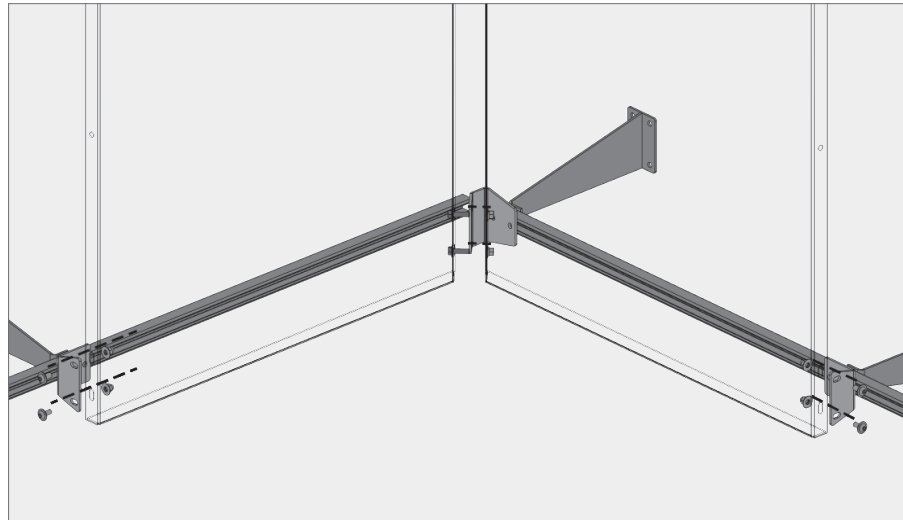

k Inside corner panel floor brackets