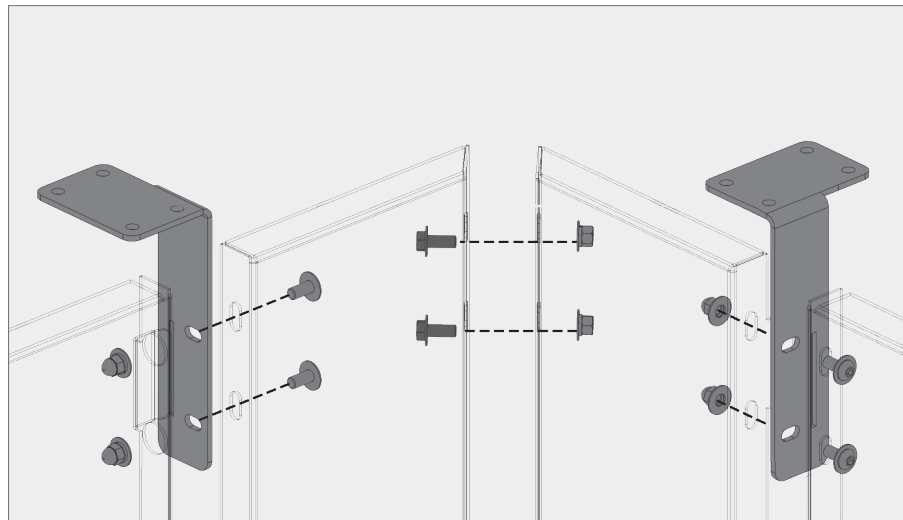

**VINESCREEN™**

Bracketed Vinescreens™ are perfect for garage applications where there is access to assemble the bolts from behind the panels.

**i** Bottom bracket typ.

**j** Outside corner panel floor brackets

**k** Inside corner panel floor brackets

**l** Bottom bracket end

**BOKMODERN.COM**

For any questions please call  
415.749.6500 X 295

**VINESCREEN™**

Tab and slot Vinescreens™ are a hybrid product combining the best aspects of our rainscreen system with our Vinescreen™ system. We can achieve larger panel sizes due to the additional bracket support while no longer needing access to behind the panels to assemble the bolts.

**a** Overhang brackets typ.

**b** Outside corner panel overhang brackets

**c** Inside corner panel overhang brackets

**d** Overhang brackets end

**VINESCREEN™**

Tab and slot Vinescreens™ are a hybrid product combining the best aspects of our rainscreen system with our Vinescreen™ system. We can achieve larger panel sizes due to the additional bracket support while no longer needing access to behind the panels to assemble the bolts.

**e** Mid-span brackets typ.

**f** Outside corner panel mid-span brackets

**g** Inside corner panel mid-span brackets

**h** Mid-span brackets end

**VINESCREEN™**

Tab and slot Vinescreens™ are a hybrid product combining the best aspects of our Rainscreen System with our Vinescreen™ system. We can achieve larger panel sizes due to the additional bracket support while no longer needing access to behind the panels to assemble the bolts.