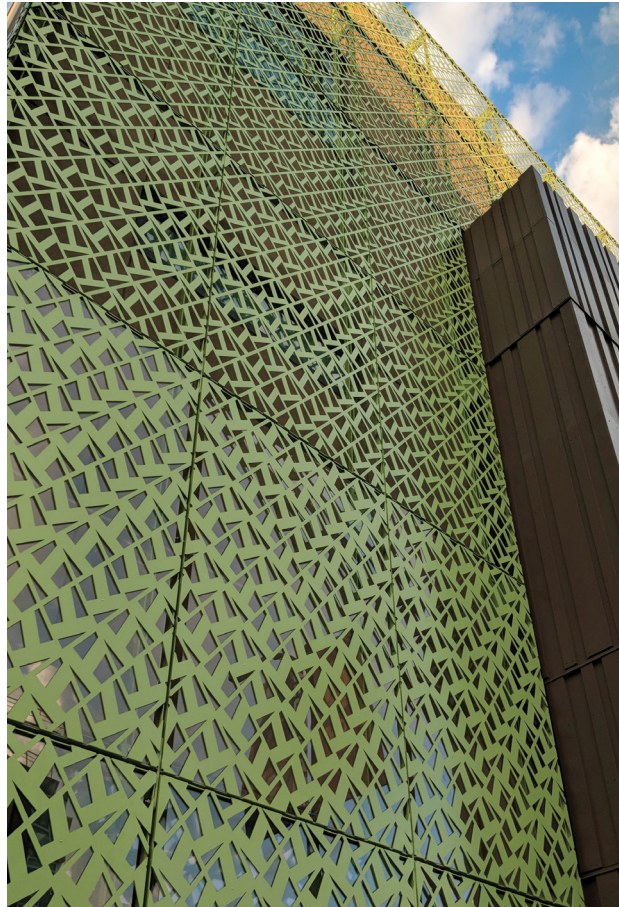

## VINESCREEN™

Enfold Façade's Vinescreen™ systems are applicable to building exteriors, parking Garage screens and Wallscreens. These panels can be directly mounted to edge of slab or other structure without the need for secondary supporting members. Panel systems are delivered to site fully fabricated and finished, ready for immediate installation. Designed with the same precision laser cutting typical throughout the entire BOK Modern line of products, our Vinescreen™ can be constructed in a wide array of patterns and shapes.