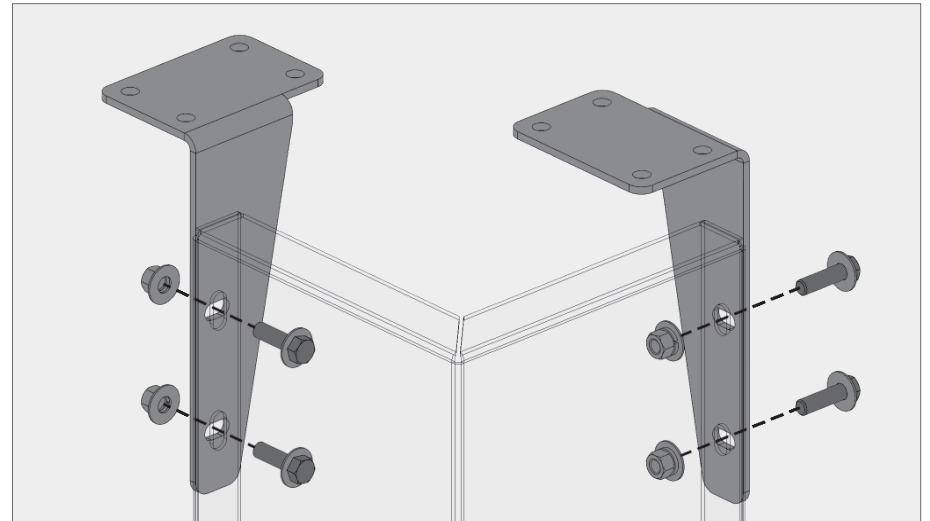

TYPICAL DETAILS

**DETAIL KEY**

- Ⓐ Overhang brackets typ.
- Ⓑ Outside corner panel overhang brackets
- Ⓒ Inside corner panel overhang brackets
- Ⓓ Overhang brackets end
- Ⓔ Mid-span brackets typ.
- Ⓕ Outside corner panel mid-span brackets
- Ⓖ Inside corner panel mid-span brackets
- Ⓗ Mid-span brackets end
- Ⓘ Bottom bracket typ.
- ⓰ Outside corner panel floor brackets
- ⓲ Inside corner panel floor brackets
- ⓴ Bottom bracket end

**VINESCREEN™**

Bracketed Vinescreens™ are perfect for garage applications where there is access to assemble the bolts from behind the panels.

**a** Overhang brackets typ.

**b** Outside corner panel overhang brackets