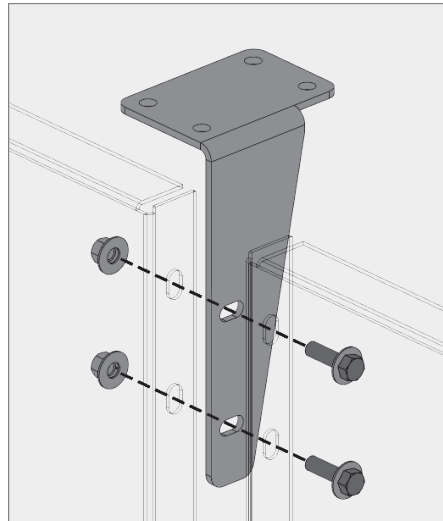

TYPICAL DETAILS

**DETAIL KEY**

- Ⓐ Overhang brackets typ.
- Ⓑ Outside corner panel overhang brackets
- Ⓒ Inside corner panel overhang brackets
- Ⓓ Overhang brackets end
- Ⓔ Mid-span brackets typ.
- Ⓕ Outside corner panel mid-span brackets
- Ⓖ Inside corner panel mid-span brackets
- Ⓗ Mid-span brackets end
- Ⓘ Bottom bracket typ.
- ⓰ Outside corner panel floor brackets
- ⓲ Inside corner panel floor brackets
- ⓴ Bottom bracket end

**VINESCREEN™**

Bracketed Vinescreens™ are perfect for garage applications where there is access to assemble the bolts from behind the panels.

**a** Overhang brackets typ.

**b** Outside corner panel overhang brackets