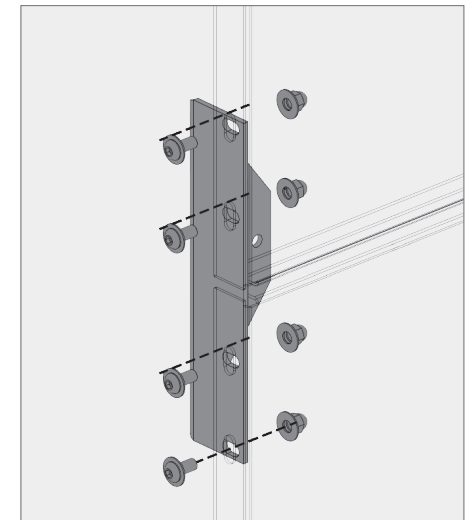

**k** Inside corner panel floor brackets

**l** Bottom bracket end

**BOKMODERN.COM**

For any questions please call  
415.749.6500 X 295

**VINESCREEN™**

Tab and slot Vinescreens™ are a hybrid product combining the best aspects of our rainscreen system with our Vinescreen™ system. We can achieve larger panel sizes due to the additional bracket support while no longer needing access to behind the panels to assemble the bolts.

**a** Overhang brackets typ.

**b** Outside corner panel overhang brackets

**c** Inside corner panel overhang brackets

**d** Overhang brackets end

**VINESCREEN™**

Tab and slot Vinescreens™ are a hybrid product combining the best aspects of our rainscreen system with our Vinescreen™ system. We can achieve larger panel sizes due to the additional bracket support while no longer needing access to behind the panels to assemble the bolts.

**e** Mid-span brackets typ.

**f** Outside corner panel mid-span brackets

**g** Inside corner panel mid-span brackets

**h** Mid-span brackets end

**VINESCREEN™**

Tab and slot Vinescreens™ are a hybrid product combining the best aspects of our Rainscreen System with our Vinescreen™ system. We can achieve larger panel sizes due to the additional bracket support while no longer needing access to behind the panels to assemble the bolts.