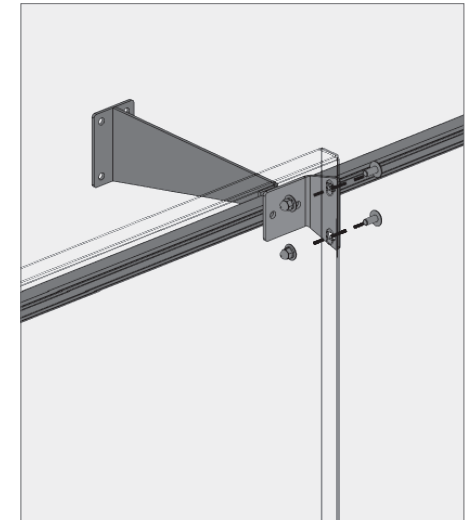

d Overhang brackets end

BOKMODERN.COM

For any questions please call
415.749.6500 X 295