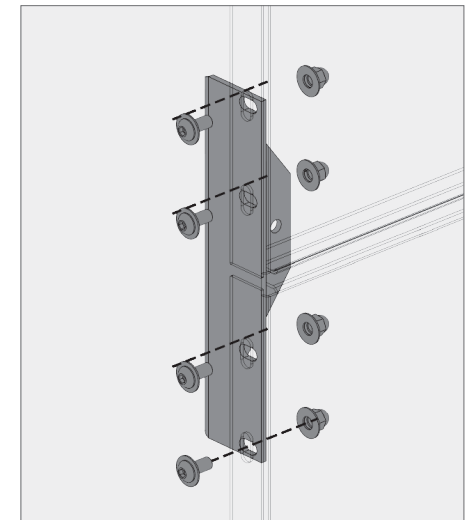

h Mid-span brackets end

BOKMODERN.COM

For any questions please call
415.749.6500 X 295