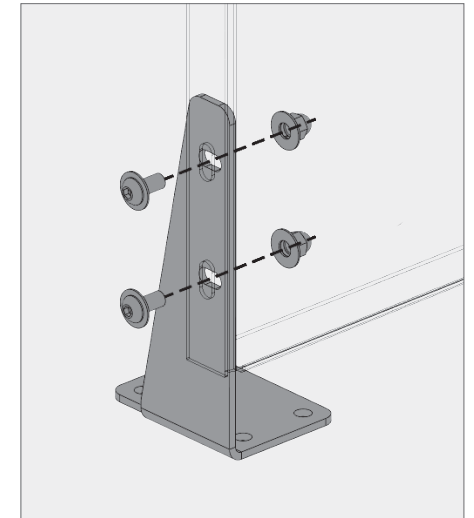

**VINESCREEN™**

Bracketed Vinescreens™ are perfect for garage applications where there is access to assemble the bolts from behind the panels.

**i** Bottom bracket typ.

**j** Outside corner panel floor brackets

**k** Inside corner panel floor brackets

**l** Bottom bracket end

**BOKMODERN.COM**

For any questions please call  
415.749.6500 X 295

**VINESCREEN™**

Tab and slot Vinescreens™ are a hybrid product combining the best aspects of our rainscreen system with our Vinescreen™ system. We can achieve larger panel sizes due to the additional bracket support while no longer needing access to behind the panels to assemble the bolts.

**a** Overhang brackets typ.

**b** Outside corner panel overhang brackets

**c** Inside corner panel overhang brackets

**d** Overhang brackets end

**VINESCREEN™**

Tab and slot Vinescreens™ are a hybrid product combining the best aspects of our rainscreen system with our Vinescreen™ system. We can achieve larger panel sizes due to the additional bracket support while no longer needing access to behind the panels to assemble the bolts.