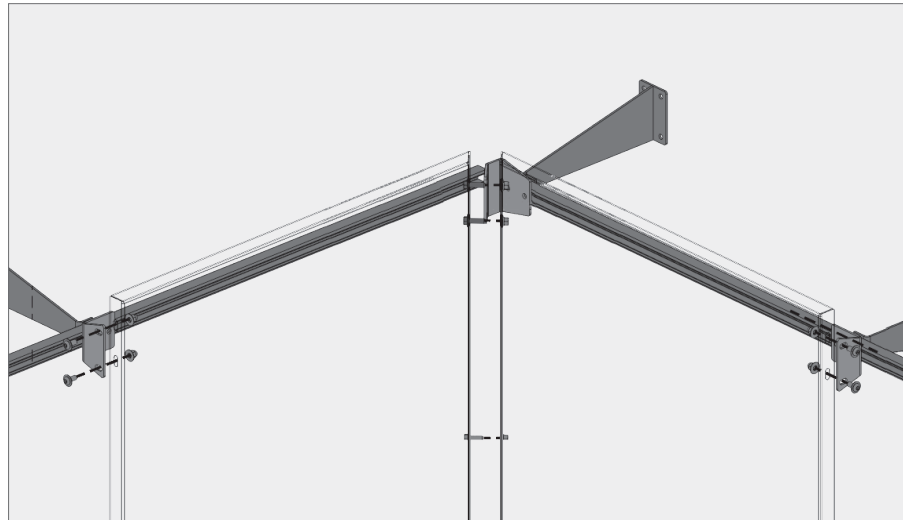

c Inside corner panel overhang brackets