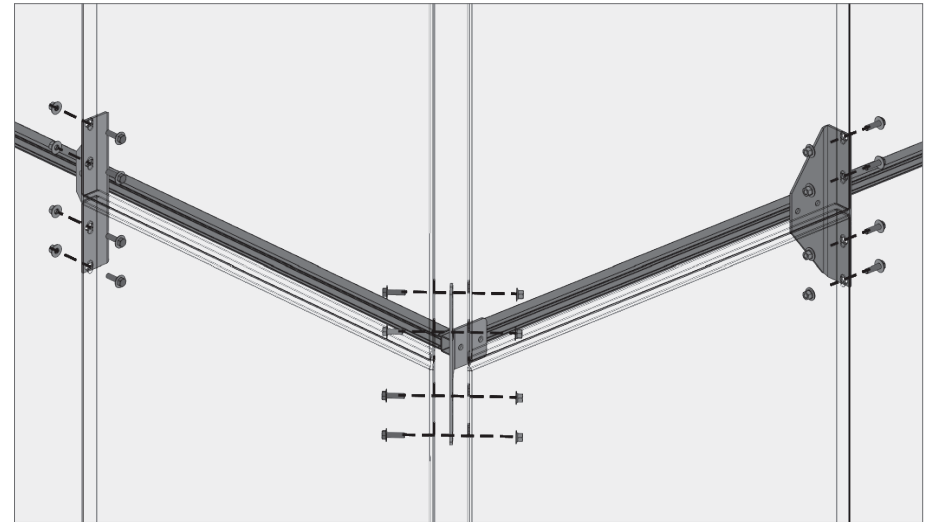

f Outside corner panel mid-span brackets