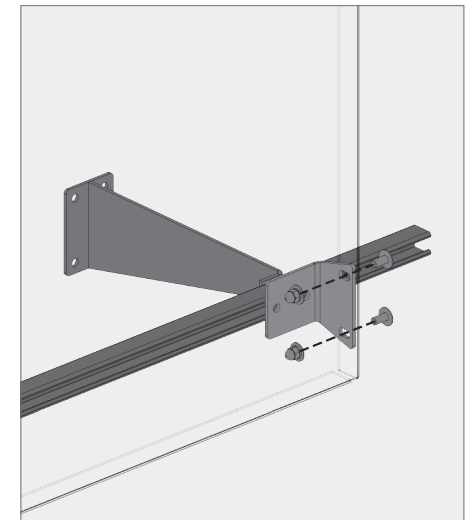

l Bottom bracket end

BOKMODERN.COM

For any questions please call
415.749.6500 X 295