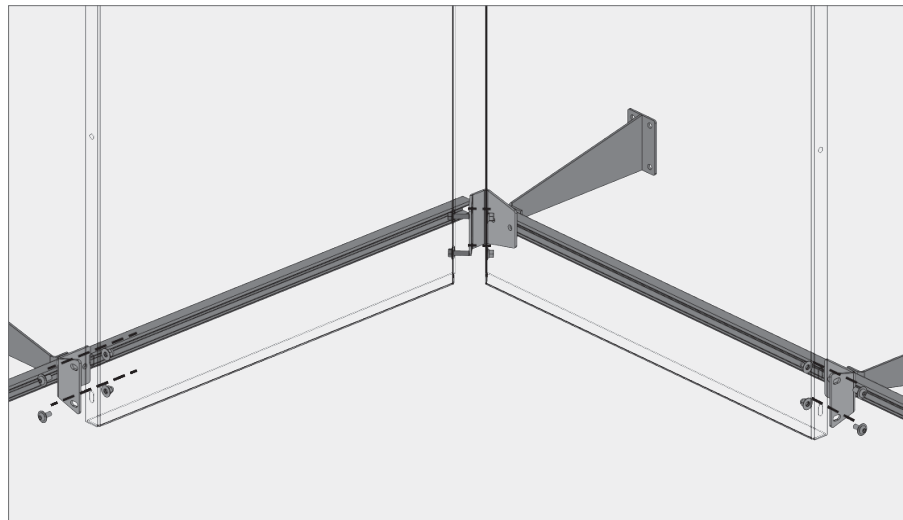

k Inside corner panel floor brackets