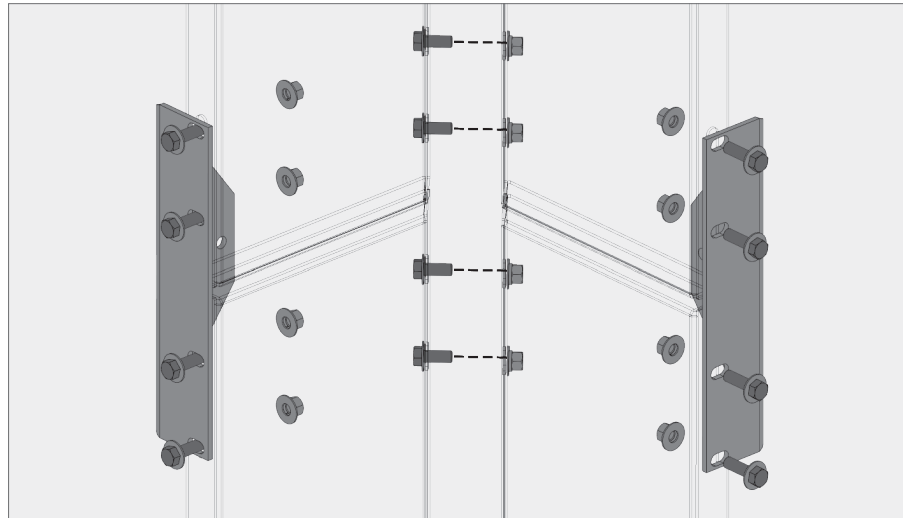

b Outside corner panel overhang brackets

c Inside corner panel overhang brackets

d Overhang brackets end

BOKMODERN.COM

For any questions please call
415.749.6500 X 295

WALLSCREEN

Bracketed wallscreens are perfect for garage applications where there is access to assemble the bolts from behind the panels.

e Mid-span brackets typ.

f Outside corner panel mid-span brackets

g Inside corner panel mid-span brackets

h Mid-span brackets end

BOKMODERN.COM

For any questions please call
415.749.6500 X 295

WALLSCREEN

Bracketed wallscreens are perfect for garage applications where there is access to assemble the bolts from behind the panels.

i Bottom bracket typ.

j Outside corner panel floor brackets

k Inside corner panel floor brackets

l Bottom bracket end

BOKMODERN.COM

For any questions please call
415.749.6500 X 295

WALLSCREEN

Tab and slot wallscreens are a hybrid product combining the best aspects of our rainscreen system with our wallscreen system. We can achieve larger panel sizes due to the additional bracket support while no longer needing access to behind the panels to assemble the bolts.

a Overhang brackets typ.

b Outside corner panel overhang brackets

c Inside corner panel overhang brackets

d Overhang brackets end

WALLSCREEN

Tab and slot wallscreens are a hybrid product combining the best aspects of our rainscreen system with our wallscreen system. We can achieve larger panel sizes due to the additional bracket support while no longer needing access to behind the panels to assemble the bolts.