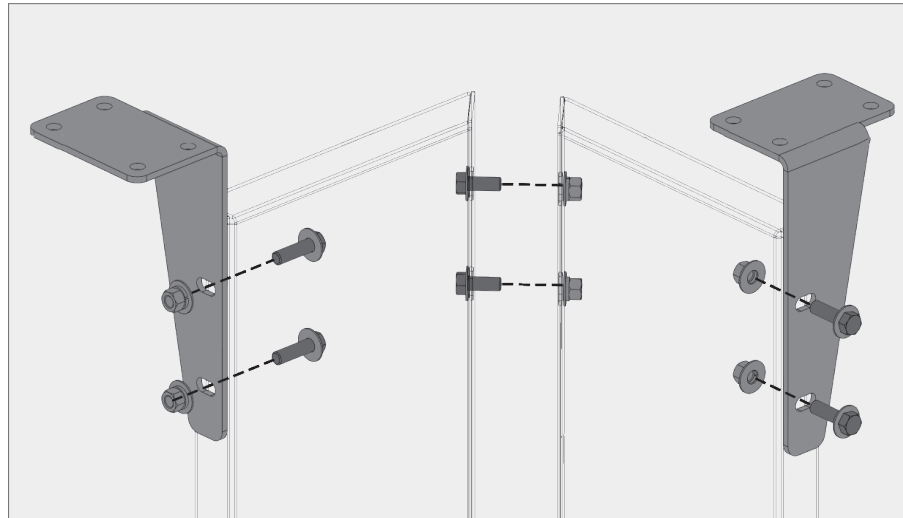

BOKMODERN.COM

For any questions please call
415.749.6500 X 295

WALLSCREEN

TYPICAL DETAILS

DETAIL KEY

- Ⓐ Overhang brackets typ.
- Ⓑ Outside corner panel overhang brackets
- Ⓒ Inside corner panel overhang brackets
- Ⓓ Overhang brackets end
- Ⓔ Mid-span brackets typ.
- Ⓕ Outside corner panel mid-span brackets
- Ⓖ Inside corner panel mid-span brackets
- Ⓗ Mid-span brackets end
- Ⓘ Bottom bracket typ.
- ⓵ Outside corner panel floor brackets
- ⓸ Inside corner panel floor brackets
- ⓹ Bottom bracket end

BOKMODERN.COM

For any questions please call
415.749.6500 X 295

WALLSCREEN

Bracketed wallscreens are perfect for garage applications where there is access to assemble the bolts from behind the panels.

a Overhang brackets typ.

b Outside corner panel overhang brackets

c Inside corner panel overhang brackets

d Overhang brackets end

BOKMODERN.COM

For any questions please call
415.749.6500 X 295

WALLSCREEN

Bracketed wallscreens are perfect for garage applications where there is access to assemble the bolts from behind the panels.