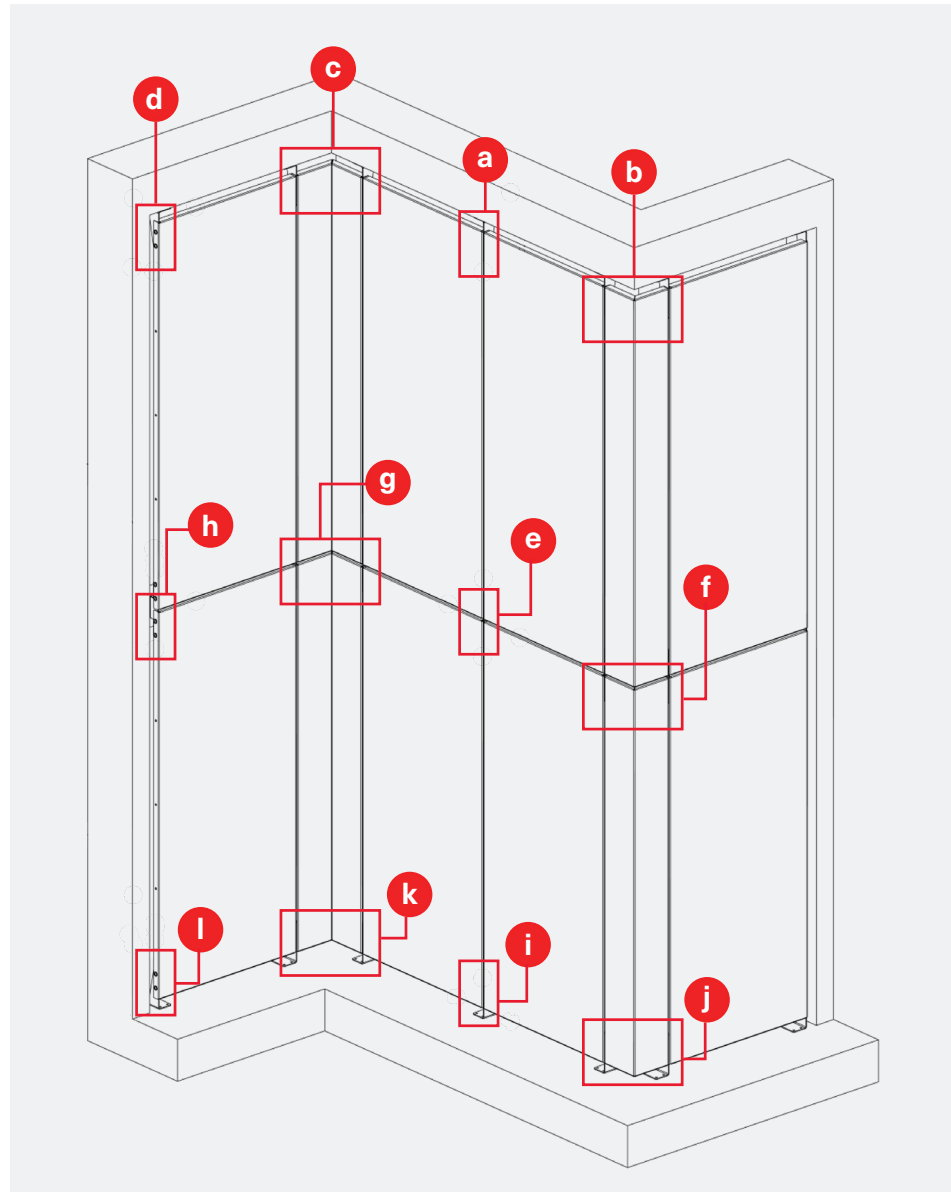

WALLSCREEN

TYPICAL DETAILS

DETAIL KEY

- Ⓐ Overhang brackets typ.
- Ⓑ Outside corner panel overhang brackets
- Ⓒ Inside corner panel overhang brackets
- Ⓓ Overhang brackets end
- Ⓔ Mid-span brackets typ.
- Ⓕ Outside corner panel mid-span brackets
- Ⓖ Inside corner panel mid-span brackets
- Ⓗ Mid-span brackets end
- Ⓘ Bottom bracket typ.
- ⓫ Outside corner panel floor brackets
- ⓬ Inside corner panel floor brackets
- ⓭ Bottom bracket end

BOKMODERN.COM

For any questions please call
415.749.6500 X 295

WALLSCREEN

TYPICAL DETAILS

DETAIL KEY

- Ⓐ Overhang brackets typ.
- Ⓑ Outside corner panel overhang brackets
- Ⓒ Inside corner panel overhang brackets
- Ⓓ Overhang brackets end
- Ⓔ Mid-span brackets typ.
- Ⓕ Outside corner panel mid-span brackets
- Ⓖ Inside corner panel mid-span brackets
- Ⓗ Mid-span brackets end
- Ⓘ Bottom bracket typ.
- ⓵ Outside corner panel floor brackets
- ⓸ Inside corner panel floor brackets
- ⓹ Bottom bracket end

BOKMODERN.COM

For any questions please call
415.749.6500 X 295

WALLSCREEN

Bracketed wallscreens are perfect for garage applications where there is access to assemble the bolts from behind the panels.

a Overhang brackets typ.

a Overhang brackets typ.

b Outside corner panel overhang brackets

c Inside corner panel overhang brackets

d Overhang brackets end

WALLSCREEN

Tab and slot wallscreens are a hybrid product combining the best aspects of our rainscreen system with our wallscreen system. We can achieve larger panel sizes due to the additional bracket support while no longer needing access to behind the panels to assemble the bolts.