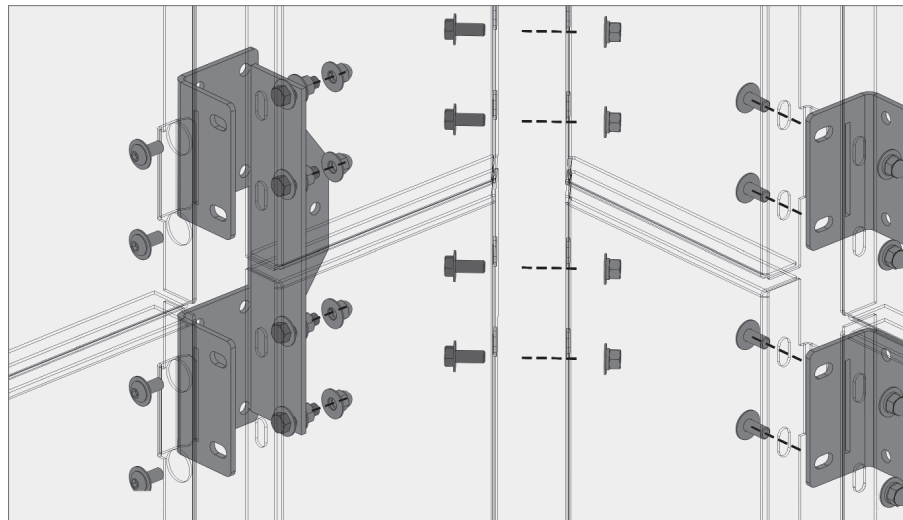

i Bottom bracket typ.

j Outside corner panel floor brackets

k Inside corner panel floor brackets

l Bottom bracket end

BOKMODERN.COM

For any questions please call
415.749.6500 X 295

WALLSCREEN

Tab and slot wallscreens are a hybrid product combining the best aspects of our rainscreen system with our wallscreen system. We can achieve larger panel sizes due to the additional bracket support while no longer needing access to behind the panels to assemble the bolts.

a Overhang brackets typ.

b Outside corner panel overhang brackets

c Inside corner panel overhang brackets

d Overhang brackets end

WALLSCREEN

Tab and slot wallscreens are a hybrid product combining the best aspects of our rainscreen system with our wallscreen system. We can achieve larger panel sizes due to the additional bracket support while no longer needing access to behind the panels to assemble the bolts.

e Mid-span brackets typ.

f Outside corner panel mid-span brackets

g Inside corner panel mid-span brackets

h Mid-span brackets end

WALLSCREEN

Tab and slot wallscreens are a hybrid product combining the best aspects of our rainscreen system with our wallscreen system. We can achieve larger panel sizes due to the additional bracket support while no longer needing access to behind the panels to assemble the bolts.