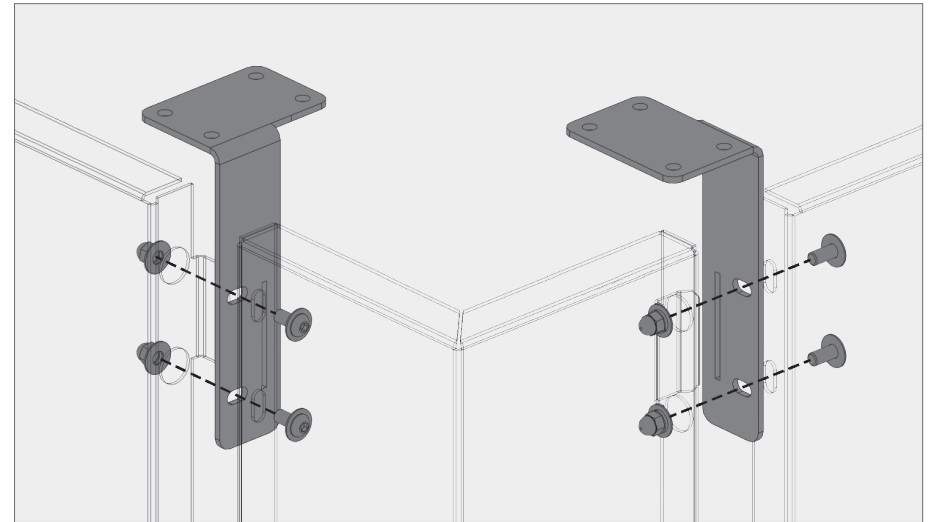

e Mid-span brackets typ.

f Outside corner panel mid-span brackets

g Inside corner panel mid-span brackets

h Mid-span brackets end

BOKMODERN.COM

For any questions please call
415.749.6500 X 295

WALLSCREEN

Bracketed wallscreens are perfect for garage applications where there is access to assemble the bolts from behind the panels.

i Bottom bracket typ.

j Outside corner panel floor brackets

k Inside corner panel floor brackets

l Bottom bracket end

BOKMODERN.COM

For any questions please call
415.749.6500 X 295

WALLSCREEN

Tab and slot wallscreens are a hybrid product combining the best aspects of our rainscreen system with our wallscreen system. We can achieve larger panel sizes due to the additional bracket support while no longer needing access to behind the panels to assemble the bolts.

a Overhang brackets typ.

b Outside corner panel overhang brackets

c Inside corner panel overhang brackets

d Overhang brackets end

WALLSCREEN

Tab and slot wallscreens are a hybrid product combining the best aspects of our rainscreen system with our wallscreen system. We can achieve larger panel sizes due to the additional bracket support while no longer needing access to behind the panels to assemble the bolts.

e Mid-span brackets typ.

f Outside corner panel mid-span brackets

g Inside corner panel mid-span brackets

h Mid-span brackets end

WALLSCREEN

Tab and slot wallscreens are a hybrid product combining the best aspects of our rainscreen system with our wallscreen system. We can achieve larger panel sizes due to the additional bracket support while no longer needing access to behind the panels to assemble the bolts.