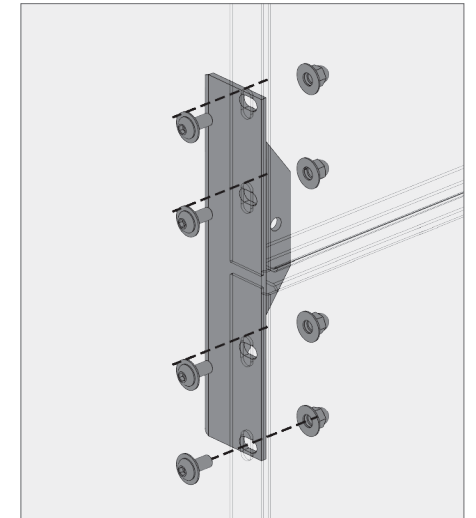

BOKMODERN.COM

For any questions please call
415.749.6500 X 295

WALLSCREEN

Bracketed wallscreens are perfect for garage applications where there is access to assemble the bolts from behind the panels.

a Overhang brackets typ.

b Outside corner panel overhang brackets

c Inside corner panel overhang brackets

d Overhang brackets end

BOKMODERN.COM

For any questions please call
415.749.6500 X 295

WALLSCREEN

Bracketed wallscreens are perfect for garage applications where there is access to assemble the bolts from behind the panels.

e Mid-span brackets typ.

f Outside corner panel mid-span brackets

g Inside corner panel mid-span brackets

h Mid-span brackets end

BOKMODERN.COM

For any questions please call
415.749.6500 X 295

WALLSCREEN

Bracketed wallscreens are perfect for garage applications where there is access to assemble the bolts from behind the panels.