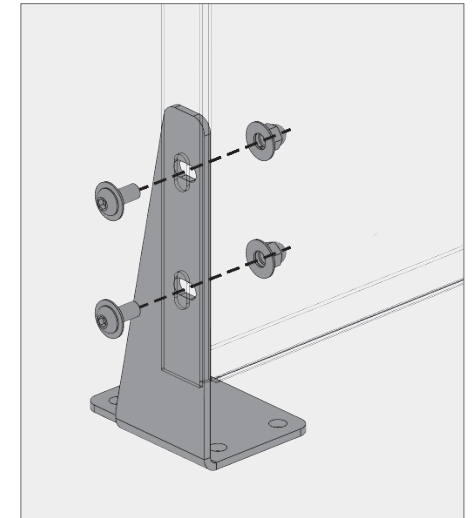

l Bottom bracket end

BOKMODERN.COM

For any questions please call
415.749.6500 X 295