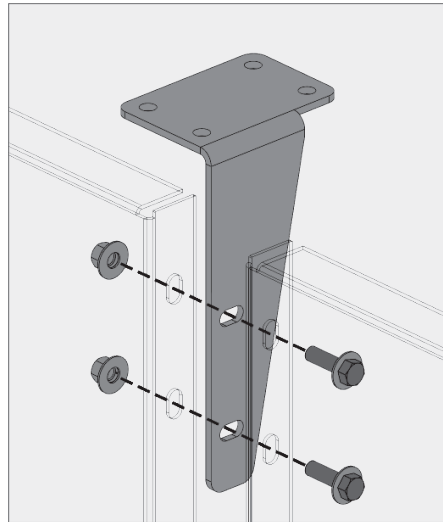

i Bottom bracket typ.

j Outside corner panel floor brackets

k Inside corner panel floor brackets

l Bottom bracket end

BOKMODERN.COM

For any questions please call
415.749.6500 X 295

WALLSCREEN

Tab and slot wallscreens are a hybrid product combining the best aspects of our rainscreen system with our wallscreen system. We can achieve larger panel sizes due to the additional bracket support while no longer needing access to behind the panels to assemble the bolts.

a Overhang brackets typ.

b Outside corner panel overhang brackets

c Inside corner panel overhang brackets

d Overhang brackets end

WALLSCREEN

Tab and slot wallscreens are a hybrid product combining the best aspects of our rainscreen system with our wallscreen system. We can achieve larger panel sizes due to the additional bracket support while no longer needing access to behind the panels to assemble the bolts.

e Mid-span brackets typ.

f Outside corner panel mid-span brackets

g Inside corner panel mid-span brackets

h Mid-span brackets end

WALLSCREEN

Tab and slot wallscreens are a hybrid product combining the best aspects of our rainscreen system with our wallscreen system. We can achieve larger panel sizes due to the additional bracket support while no longer needing access to behind the panels to assemble the bolts.