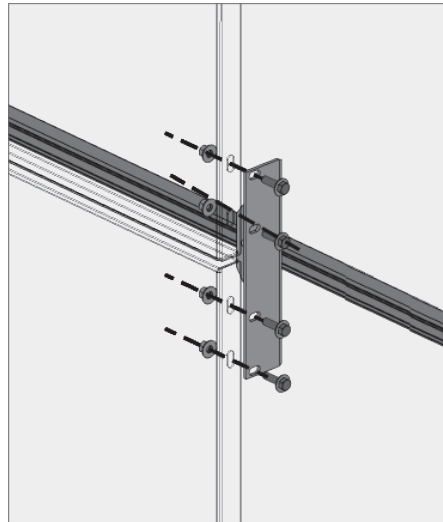

e Mid-span brackets typ.

f Outside corner panel mid-span brackets

g Inside corner panel mid-span brackets

h Mid-span brackets end

WALLSCREEN

Tab and slot wallscreens are a hybrid product combining the best aspects of our rainscreen system with our wallscreen system. We can achieve larger panel sizes due to the additional bracket support while no longer needing access to behind the panels to assemble the bolts.

i Bottom bracket typ.

j Outside corner panel floor brackets

k Inside corner panel floor brackets

l Bottom bracket end

BOKMODERN.COM

For any questions please call
415.749.6500 X 295

WALLSCREEN

Suspended wallscreens reduce the number of waterproofing penetrations and create a completely new depth to a facade. Suspended wallscreens have dramatic shadow-lines and are easier to install from behind the system.