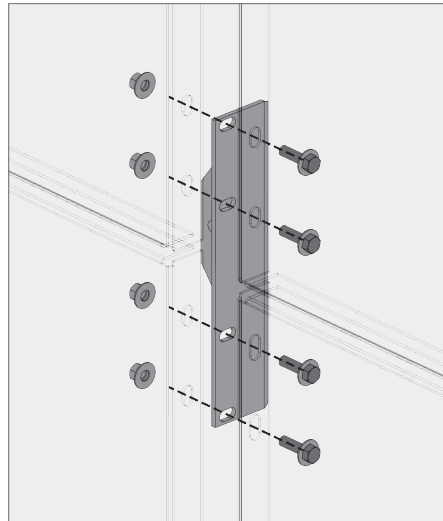

i Bottom bracket typ.

j Outside corner panel floor brackets

k Inside corner panel floor brackets

l Bottom bracket end

BOKMODERN.COM

For any questions please call
415.749.6500 X 295

WALLSCREEN

Tab and slot wallscreens are a hybrid product combining the best aspects of our rainscreen system with our wallscreen system. We can achieve larger panel sizes due to the additional bracket support while no longer needing access to behind the panels to assemble the bolts.

a Overhang brackets typ.

b Outside corner panel overhang brackets

c Inside corner panel overhang brackets

d Overhang brackets end

WALLSCREEN

Tab and slot wallscreens are a hybrid product combining the best aspects of our rainscreen system with our wallscreen system. We can achieve larger panel sizes due to the additional bracket support while no longer needing access to behind the panels to assemble the bolts.

e Mid-span brackets typ.

f Outside corner panel mid-span brackets

g Inside corner panel mid-span brackets

h Mid-span brackets end

WALLSCREEN

Tab and slot wallscreens are a hybrid product combining the best aspects of our rainscreen system with our wallscreen system. We can achieve larger panel sizes due to the additional bracket support while no longer needing access to behind the panels to assemble the bolts.