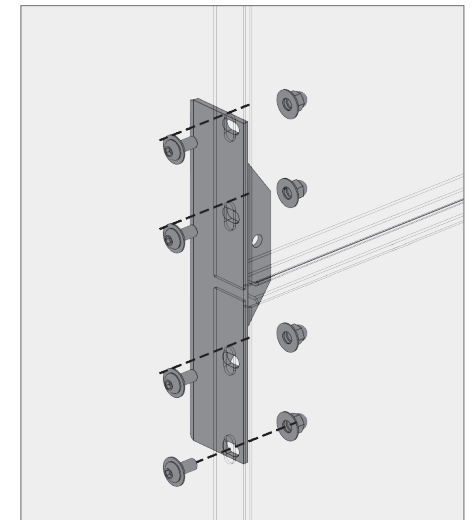

i Bottom bracket typ.

j Outside corner panel floor brackets

k Inside corner panel floor brackets

l Bottom bracket end

BOKMODERN.COM

For any questions please call
415.749.6500 X 295

WALLSCREEN

Tab and slot wallscreens are a hybrid product combining the best aspects of our rainscreen system with our wallscreen system. We can achieve larger panel sizes due to the additional bracket support while no longer needing access to behind the panels to assemble the bolts.

a Overhang brackets typ.

b Outside corner panel overhang brackets

c Inside corner panel overhang brackets

d Overhang brackets end

WALLSCREEN

Tab and slot wallscreens are a hybrid product combining the best aspects of our rainscreen system with our wallscreen system. We can achieve larger panel sizes due to the additional bracket support while no longer needing access to behind the panels to assemble the bolts.

e Mid-span brackets typ.

f Outside corner panel mid-span brackets

g Inside corner panel mid-span brackets

h Mid-span brackets end

WALLSCREEN

Tab and slot wallscreens are a hybrid product combining the best aspects of our rainscreen system with our wallscreen system. We can achieve larger panel sizes due to the additional bracket support while no longer needing access to behind the panels to assemble the bolts.