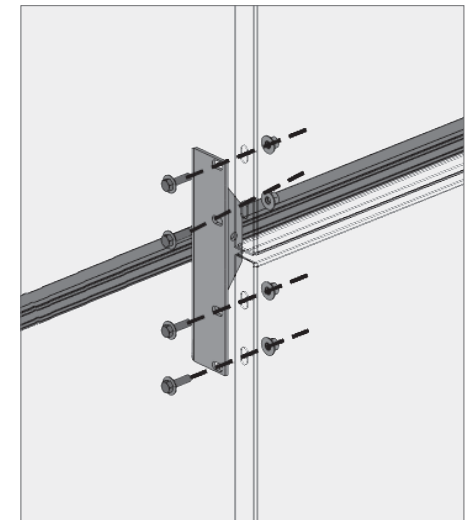

h Mid-span brackets end

BOKMODERN.COM

For any questions please call
415.749.6500 X 295