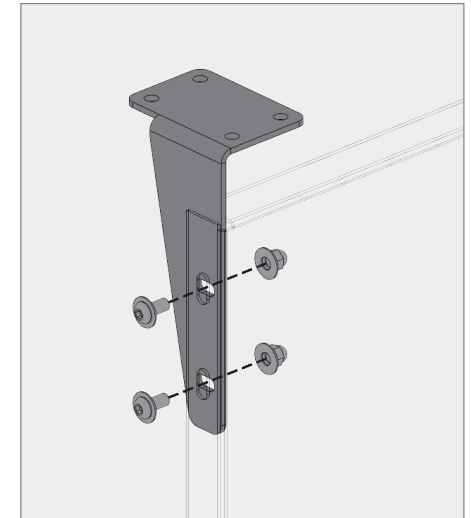

BOKMODERN.COM

For any questions please call
415.749.6500 X 295

WALLSCREEN

TYPICAL DETAILS

DETAIL KEY

- Ⓐ Overhang brackets typ.
- Ⓑ Outside corner panel overhang brackets
- Ⓒ Inside corner panel overhang brackets
- Ⓓ Overhang brackets end
- Ⓔ Mid-span brackets typ.
- Ⓕ Outside corner panel mid-span brackets
- Ⓖ Inside corner panel mid-span brackets
- Ⓗ Mid-span brackets end
- Ⓘ Bottom bracket typ.
- ⓵ Outside corner panel floor brackets
- ⓸ Inside corner panel floor brackets
- ⓹ Bottom bracket end

BOKMODERN.COM

For any questions please call
415.749.6500 X 295

WALLSCREEN

Bracketed wallscreens are perfect for garage applications where there is access to assemble the bolts from behind the panels.

a Overhang brackets typ.

b Outside corner panel overhang brackets

c Inside corner panel overhang brackets

d Overhang brackets end

BOKMODERN.COM

For any questions please call
415.749.6500 X 295

WALLSCREEN

Bracketed wallscreens are perfect for garage applications where there is access to assemble the bolts from behind the panels.