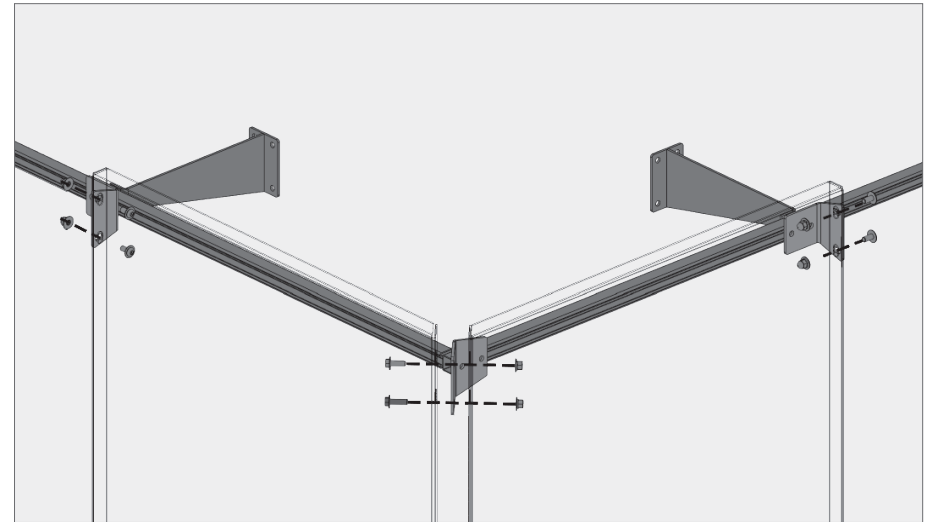

b Outside corner panel overhang brackets