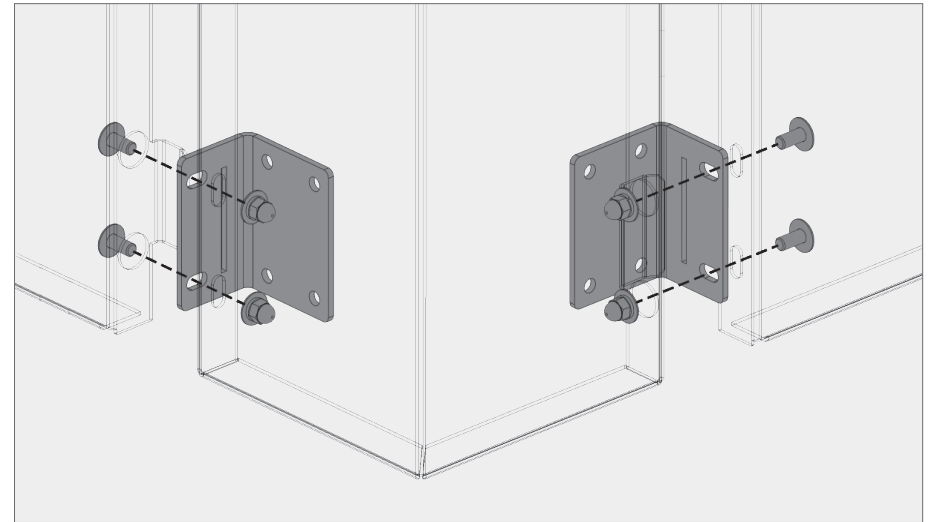

j Outside corner panel floor brackets