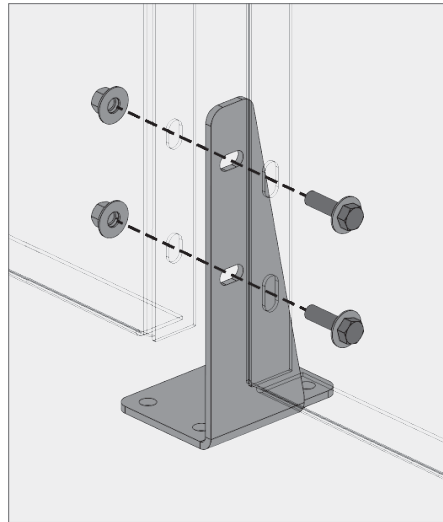

b Outside corner panel overhang brackets

c Inside corner panel overhang brackets

d Overhang brackets end

BOKMODERN.COM

For any questions please call
415.749.6500 X 295

WALLSCREEN

Bracketed wallscreens are perfect for garage applications where there is access to assemble the bolts from behind the panels.

e Mid-span brackets typ.

f Outside corner panel mid-span brackets

g Inside corner panel mid-span brackets

h Mid-span brackets end

BOKMODERN.COM

For any questions please call
415.749.6500 X 295

WALLSCREEN

Bracketed wallscreens are perfect for garage applications where there is access to assemble the bolts from behind the panels.

i Bottom bracket typ.

j Outside corner panel floor brackets

k Inside corner panel floor brackets

l Bottom bracket end

BOKMODERN.COM

For any questions please call
415.749.6500 X 295

WALLSCREEN

Tab and slot wallscreens are a hybrid product combining the best aspects of our rainscreen system with our wallscreen system. We can achieve larger panel sizes due to the additional bracket support while no longer needing access to behind the panels to assemble the bolts.

a Overhang brackets typ.

b Outside corner panel overhang brackets

c Inside corner panel overhang brackets

d Overhang brackets end

WALLSCREEN

Tab and slot wallscreens are a hybrid product combining the best aspects of our rainscreen system with our wallscreen system. We can achieve larger panel sizes due to the additional bracket support while no longer needing access to behind the panels to assemble the bolts.