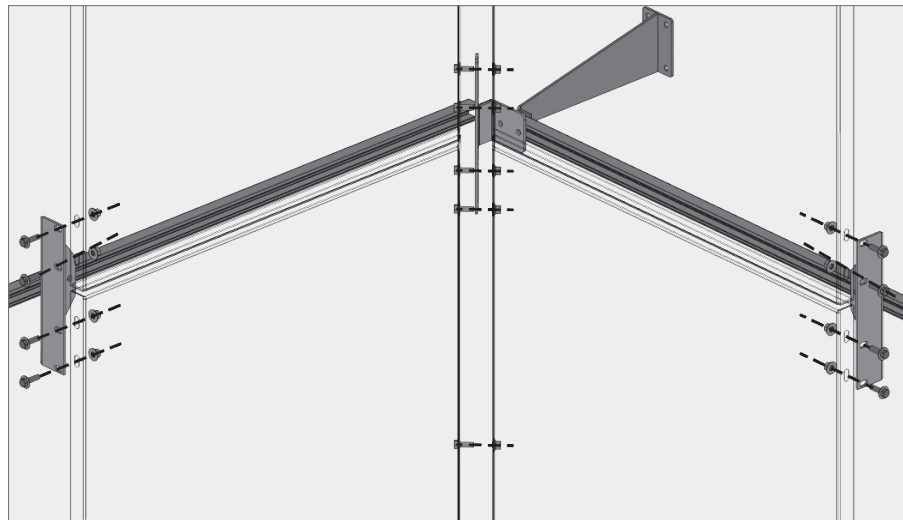

g Inside corner panel mid-span brackets