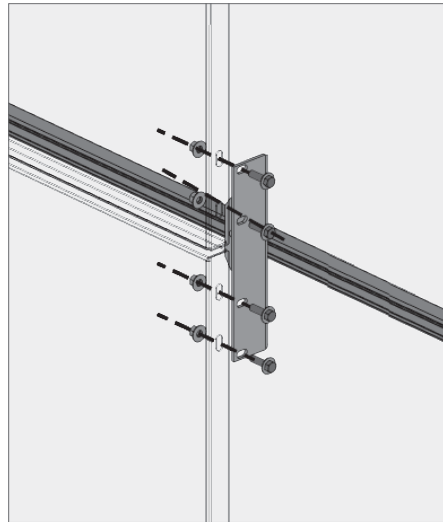

a Overhang brackets typ.

b Outside corner panel overhang brackets

c Inside corner panel overhang brackets

d Overhang brackets end

BOKMODERN.COM

For any questions please call
415.749.6500 X 295

WALLSCREEN

Suspended wallscreens reduce the number of waterproofing penetrations and create a completely new depth to a facade. Suspended wallscreens have dramatic shadow-lines and are easier to install from behind the system.