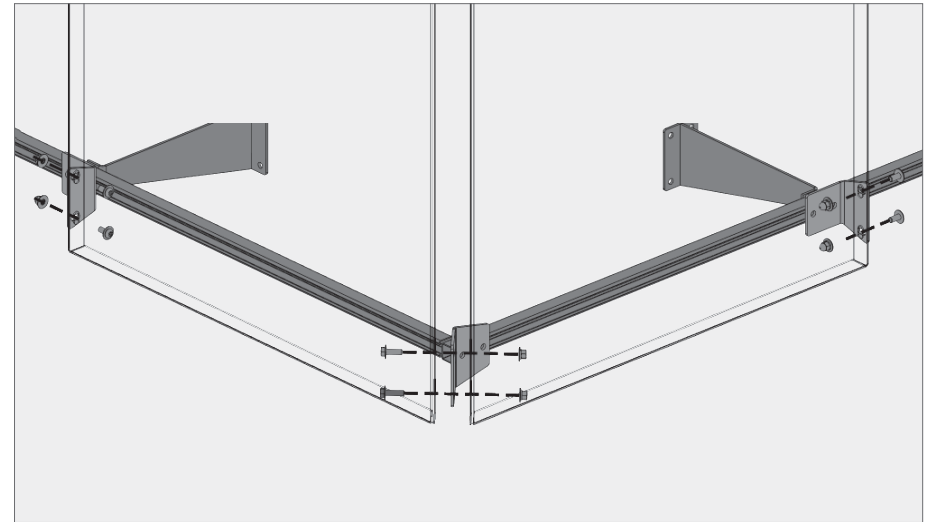

j Outside corner panel floor brackets