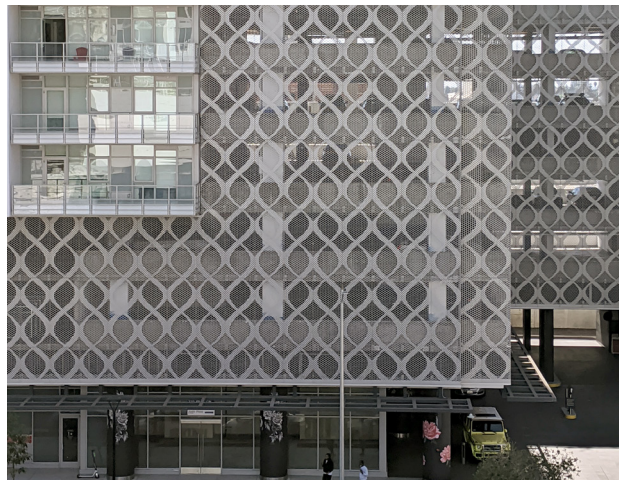

WALLSCREEN

Enfold Façade's Wallscreen systems are applicable to building exteriors, parking garage screens and green screens. These panels can be directly mounted to edge of slab or other structure without the need for secondary supporting members. Panel systems are delivered to site fully fabricated and finished, ready for immediate installation. Designed with the same precision laser cutting typical throughout the entire BÖK Modern line of products, our Wallscreens can be constructed in a wide array of patterns and shapes.