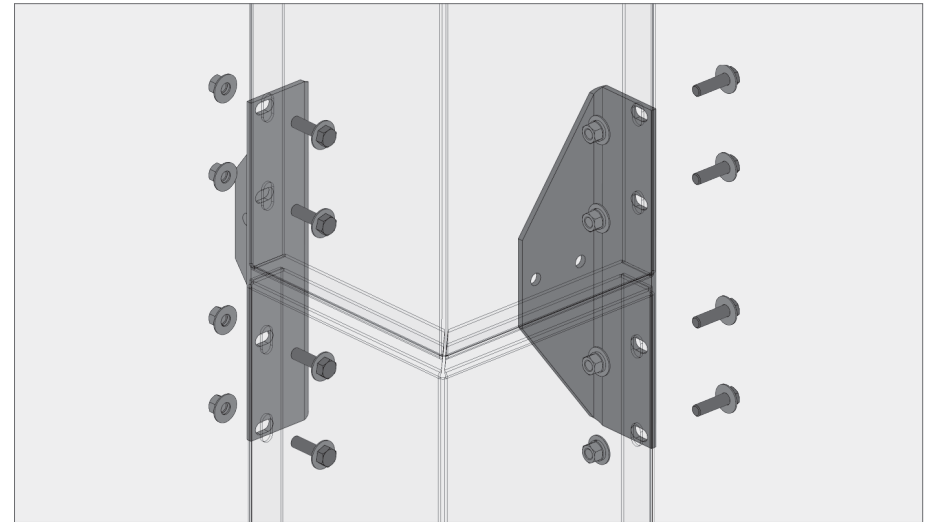

BOKMODERN.COM

For any questions please call
415.749.6500 X 295

WALLSCREEN

Bracketed wallscreens are perfect for garage applications where there is access to assemble the bolts from behind the panels.

a Overhang brackets typ.

b Outside corner panel overhang brackets

c Inside corner panel overhang brackets

d Overhang brackets end

BOKMODERN.COM

For any questions please call
415.749.6500 X 295

WALLSCREEN

Bracketed wallscreens are perfect for garage applications where there is access to assemble the bolts from behind the panels.

e Mid-span brackets typ.

f Outside corner panel mid-span brackets

g Inside corner panel mid-span brackets

h Mid-span brackets end

BOKMODERN.COM

For any questions please call
415.749.6500 X 295

WALLSCREEN

Bracketed wallscreens are perfect for garage applications where there is access to assemble the bolts from behind the panels.