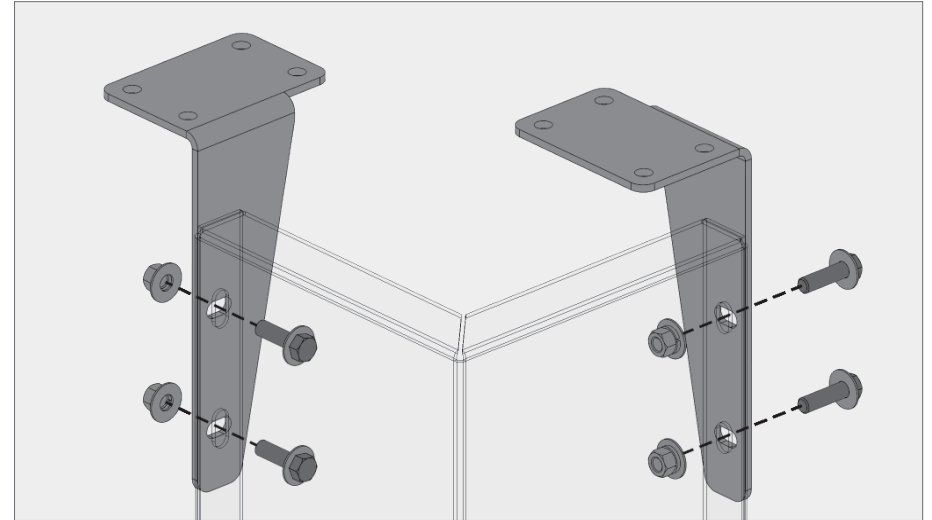

BOKMODERN.COM

For any questions please call
415.749.6500 X 295

WALLSCREEN

Bracketed wallscreens are perfect for garage applications where there is access to assemble the bolts from behind the panels.

a Overhang brackets typ.

b Outside corner panel overhang brackets

c Inside corner panel overhang brackets

d Overhang brackets end

BOKMODERN.COM

For any questions please call
415.749.6500 X 295

WALLSCREEN

Bracketed wallscreens are perfect for garage applications where there is access to assemble the bolts from behind the panels.