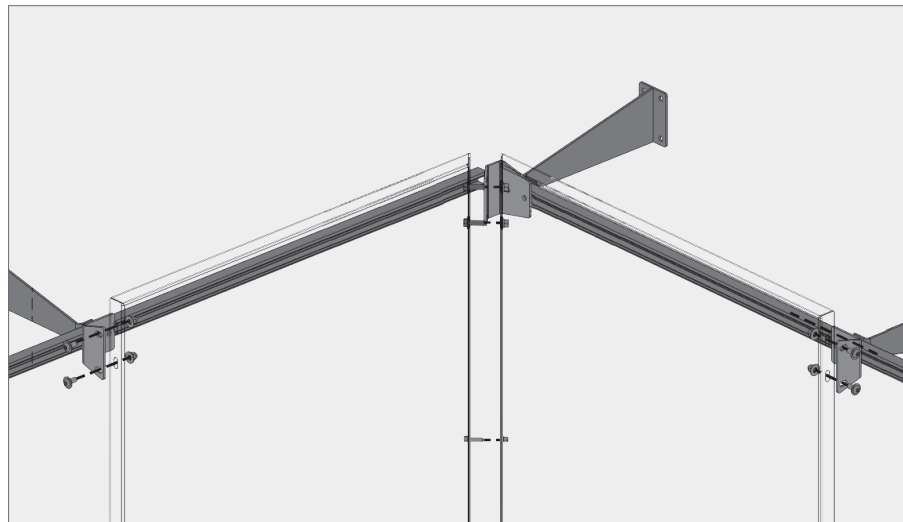

c Inside corner panel overhang brackets