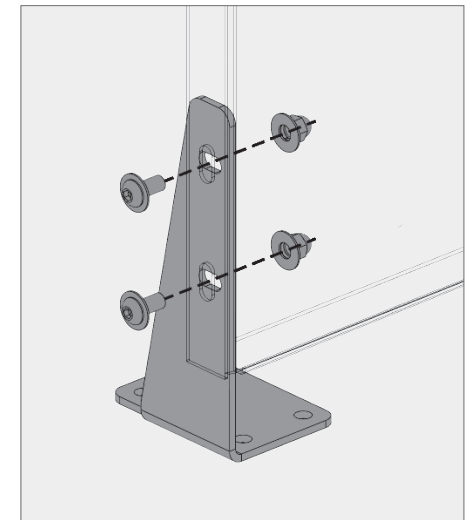

b Outside corner panel overhang brackets

c Inside corner panel overhang brackets

d Overhang brackets end

BOKMODERN.COM

For any questions please call
415.749.6500 X 295

WALLSCREEN

Bracketed wallscreens are perfect for garage applications where there is access to assemble the bolts from behind the panels.

e Mid-span brackets typ.

f Outside corner panel mid-span brackets

g Inside corner panel mid-span brackets

h Mid-span brackets end

BOKMODERN.COM

For any questions please call
415.749.6500 X 295

WALLSCREEN

Bracketed wallscreens are perfect for garage applications where there is access to assemble the bolts from behind the panels.

i Bottom bracket typ.

j Outside corner panel floor brackets

k Inside corner panel floor brackets

l Bottom bracket end

BOKMODERN.COM

For any questions please call
415.749.6500 X 295

WALLSCREEN

Tab and slot wallscreens are a hybrid product combining the best aspects of our rainscreen system with our wallscreen system. We can achieve larger panel sizes due to the additional bracket support while no longer needing access to behind the panels to assemble the bolts.

a Overhang brackets typ.

b Outside corner panel overhang brackets

c Inside corner panel overhang brackets

d Overhang brackets end

WALLSCREEN

Tab and slot wallscreens are a hybrid product combining the best aspects of our rainscreen system with our wallscreen system. We can achieve larger panel sizes due to the additional bracket support while no longer needing access to behind the panels to assemble the bolts.