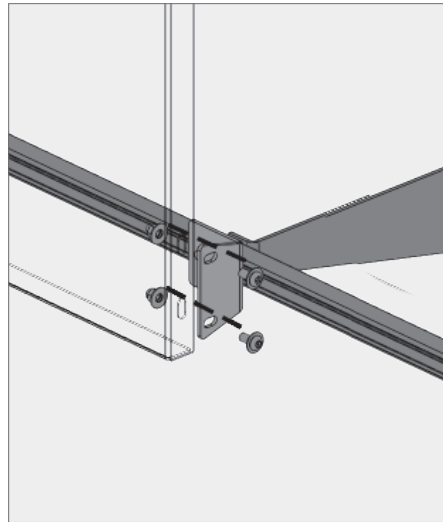

e Mid-span brackets typ.

f Outside corner panel mid-span brackets

g Inside corner panel mid-span brackets

h Mid-span brackets end

BOKMODERN.COM

For any questions please call
415.749.6500 X 295

WALLSCREEN

Suspended wallscreens reduce the number of waterproofing penetrations and create a completely new depth to a fascade. Suspended wallscreens have dramatic shadow-lines and are easier to install from behind the system.