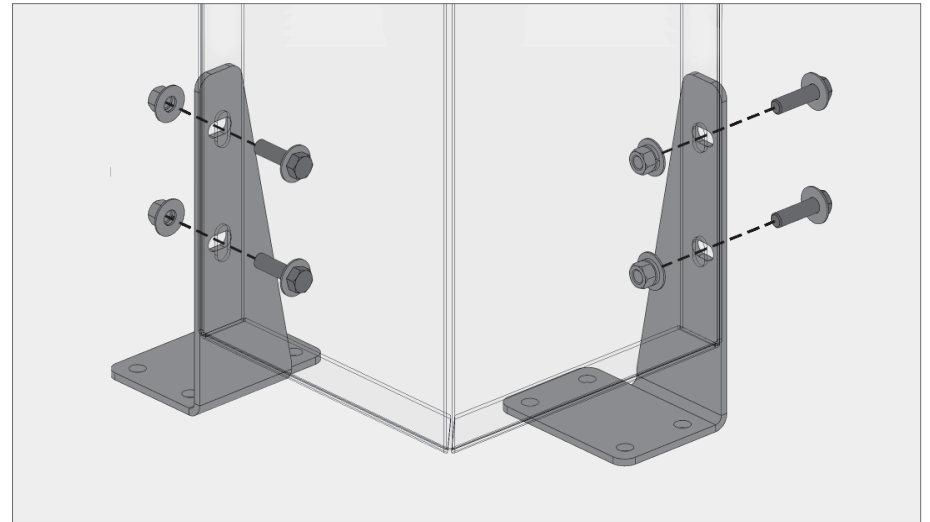

b Outside corner panel overhang brackets

c Inside corner panel overhang brackets

d Overhang brackets end

BOKMODERN.COM

For any questions please call
415.749.6500 X 295

WALLSCREEN

Bracketed wallscreens are perfect for garage applications where there is access to assemble the bolts from behind the panels.

e Mid-span brackets typ.

f Outside corner panel mid-span brackets

g Inside corner panel mid-span brackets

h Mid-span brackets end

BOKMODERN.COM

For any questions please call
415.749.6500 X 295

WALLSCREEN

Bracketed wallscreens are perfect for garage applications where there is access to assemble the bolts from behind the panels.

i Bottom bracket typ.

j Outside corner panel floor brackets

k Inside corner panel floor brackets

l Bottom bracket end

BOKMODERN.COM

For any questions please call
415.749.6500 X 295

WALLSCREEN

Tab and slot wallscreens are a hybrid product combining the best aspects of our rainscreen system with our wallscreen system. We can achieve larger panel sizes due to the additional bracket support while no longer needing access to behind the panels to assemble the bolts.

a Overhang brackets typ.

b Outside corner panel overhang brackets

c Inside corner panel overhang brackets

d Overhang brackets end

WALLSCREEN

Tab and slot wallscreens are a hybrid product combining the best aspects of our rainscreen system with our wallscreen system. We can achieve larger panel sizes due to the additional bracket support while no longer needing access to behind the panels to assemble the bolts.