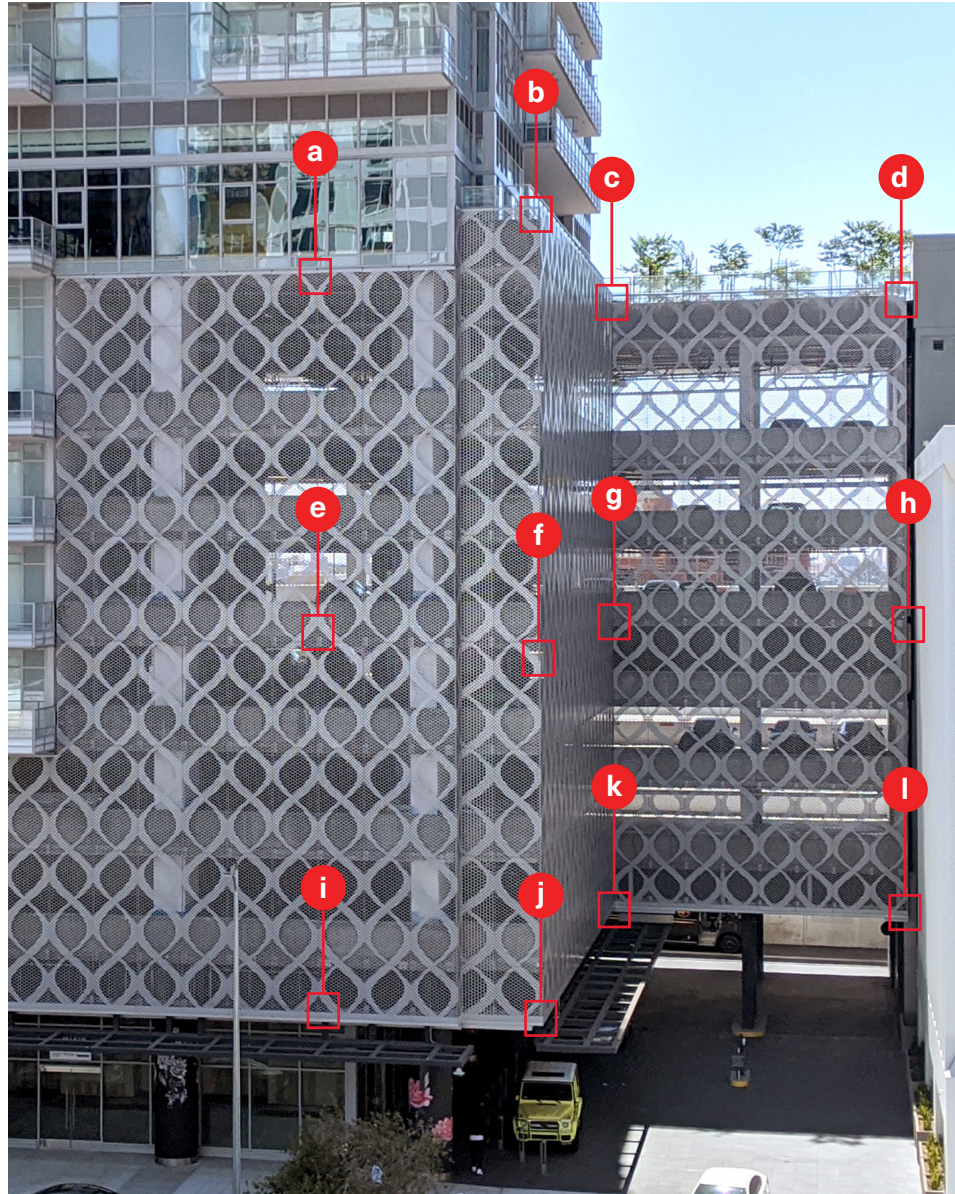

WALLSCREEN

TYPICAL DETAILS

DETAIL KEY

- Ⓐ Overhang brackets typ.
- Ⓑ Outside corner panel overhang brackets
- Ⓒ Inside corner panel overhang brackets
- Ⓓ Overhang brackets end
- Ⓔ Mid-span brackets typ.
- Ⓕ Outside corner panel mid-span brackets
- Ⓖ Inside corner panel mid-span brackets
- Ⓗ Mid-span brackets end
- Ⓘ Bottom bracket typ.
- ⓫ Outside corner panel floor brackets
- ⓬ Inside corner panel floor brackets
- ⓭ Bottom bracket end

BOKMODERN.COM

For any questions please call
415.749.6500 X 295