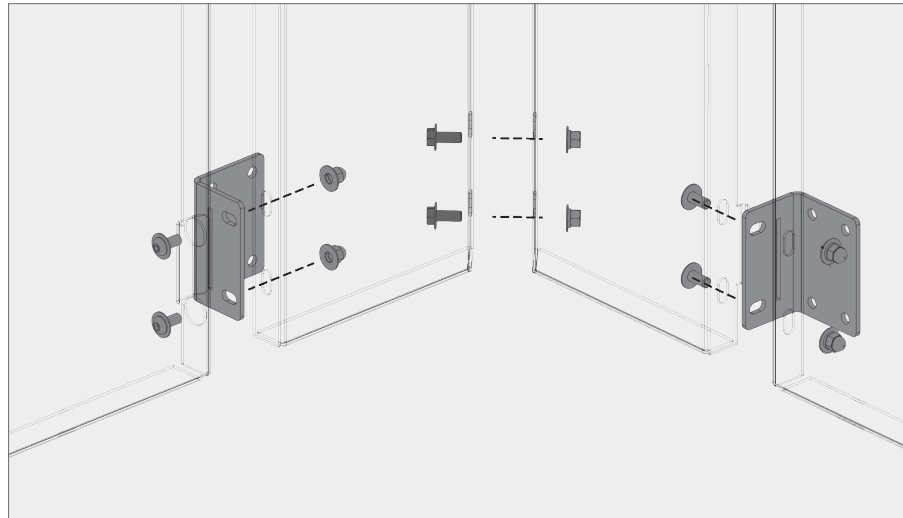

i Bottom bracket typ.

j Outside corner panel floor brackets

k Inside corner panel floor brackets

l Bottom bracket end

BOKMODERN.COM

For any questions please call
415.749.6500 X 295

WALLSCREEN

Tab and slot wallscreens are a hybrid product combining the best aspects of our rainscreen system with our wallscreen system. We can achieve larger panel sizes due to the additional bracket support while no longer needing access to behind the panels to assemble the bolts.

a Overhang brackets typ.

b Outside corner panel overhang brackets

c Inside corner panel overhang brackets

d Overhang brackets end

WALLSCREEN

Tab and slot wallscreens are a hybrid product combining the best aspects of our rainscreen system with our wallscreen system. We can achieve larger panel sizes due to the additional bracket support while no longer needing access to behind the panels to assemble the bolts.

e Mid-span brackets typ.

f Outside corner panel mid-span brackets

g Inside corner panel mid-span brackets

h Mid-span brackets end

WALLSCREEN

Tab and slot wallscreens are a hybrid product combining the best aspects of our rainscreen system with our wallscreen system. We can achieve larger panel sizes due to the additional bracket support while no longer needing access to behind the panels to assemble the bolts.

i Bottom bracket typ.

j Outside corner panel floor brackets

k Inside corner panel floor brackets

l Bottom bracket end

BOKMODERN.COM

For any questions please call
415.749.6500 X 295

WALLSCREEN

Suspended wallscreens reduce the number of waterproofing penetrations and create a completely new depth to a facade. Suspended wallscreens have dramatic shadow-lines and are easier to install from behind the system.