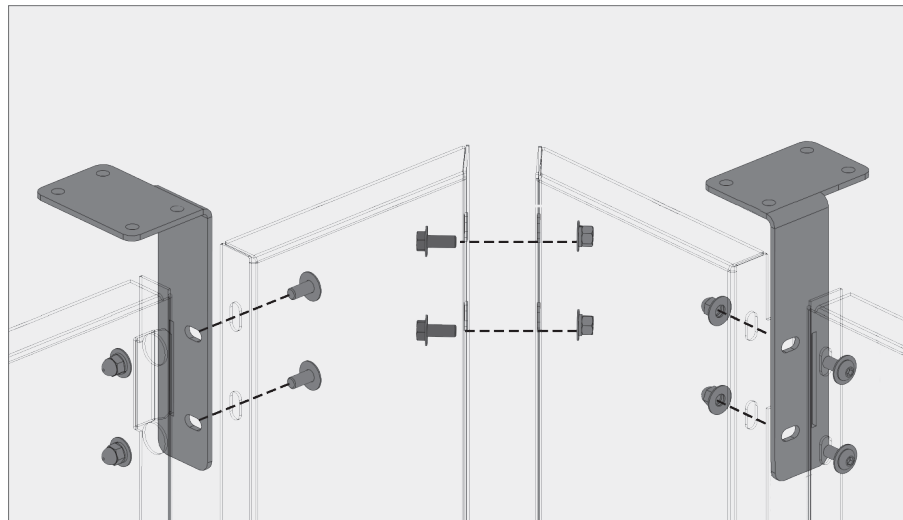

e Mid-span brackets typ.

f Outside corner panel mid-span brackets

g Inside corner panel mid-span brackets

h Mid-span brackets end

BOKMODERN.COM

For any questions please call
415.749.6500 X 295

WALLSCREEN

Bracketed wallscreens are perfect for garage applications where there is access to assemble the bolts from behind the panels.

i Bottom bracket typ.

j Outside corner panel floor brackets

k Inside corner panel floor brackets

l Bottom bracket end

BOKMODERN.COM

For any questions please call
415.749.6500 X 295

WALLSCREEN

Tab and slot wallscreens are a hybrid product combining the best aspects of our rainscreen system with our wallscreen system. We can achieve larger panel sizes due to the additional bracket support while no longer needing access to behind the panels to assemble the bolts.

a Overhang brackets typ.

b Outside corner panel overhang brackets

c Inside corner panel overhang brackets

d Overhang brackets end

WALLSCREEN

Tab and slot wallscreens are a hybrid product combining the best aspects of our rainscreen system with our wallscreen system. We can achieve larger panel sizes due to the additional bracket support while no longer needing access to behind the panels to assemble the bolts.

e Mid-span brackets typ.

f Outside corner panel mid-span brackets

g Inside corner panel mid-span brackets

h Mid-span brackets end

WALLSCREEN

Tab and slot wallscreens are a hybrid product combining the best aspects of our rainscreen system with our wallscreen system. We can achieve larger panel sizes due to the additional bracket support while no longer needing access to behind the panels to assemble the bolts.