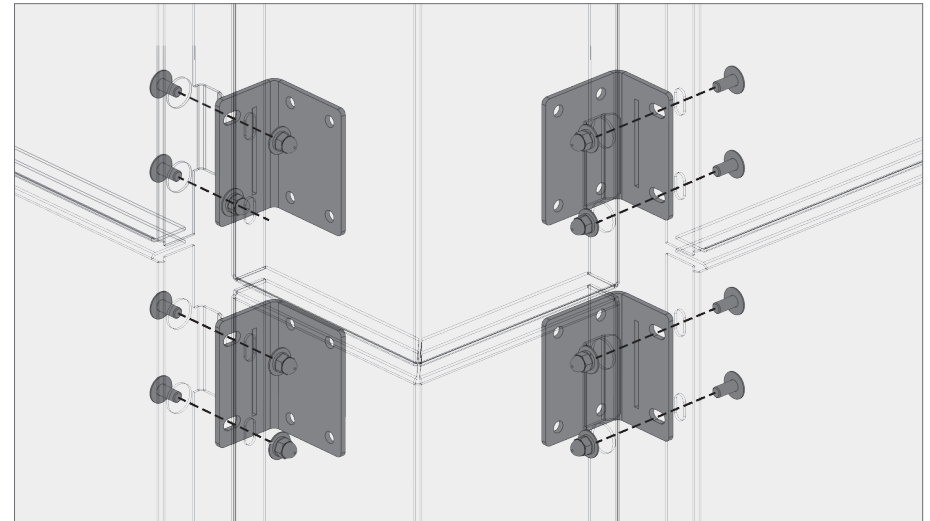

i Bottom bracket typ.

j Outside corner panel floor brackets

k Inside corner panel floor brackets

l Bottom bracket end

BOKMODERN.COM

For any questions please call
415.749.6500 X 295

WALLSCREEN

Tab and slot wallscreens are a hybrid product combining the best aspects of our rainscreen system with our wallscreen system. We can achieve larger panel sizes due to the additional bracket support while no longer needing access to behind the panels to assemble the bolts.

a Overhang brackets typ.

b Outside corner panel overhang brackets

c Inside corner panel overhang brackets

d Overhang brackets end

WALLSCREEN

Tab and slot wallscreens are a hybrid product combining the best aspects of our rainscreen system with our wallscreen system. We can achieve larger panel sizes due to the additional bracket support while no longer needing access to behind the panels to assemble the bolts.

e Mid-span brackets typ.

f Outside corner panel mid-span brackets

g Inside corner panel mid-span brackets

h Mid-span brackets end

WALLSCREEN

Tab and slot wallscreens are a hybrid product combining the best aspects of our rainscreen system with our wallscreen system. We can achieve larger panel sizes due to the additional bracket support while no longer needing access to behind the panels to assemble the bolts.