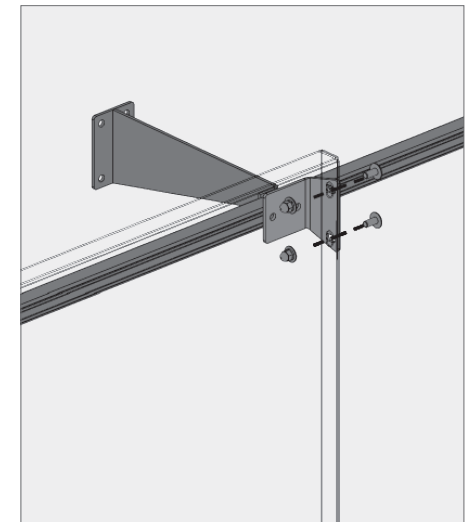

d Overhang brackets end

BOKMODERN.COM

For any questions please call
415.749.6500 X 295