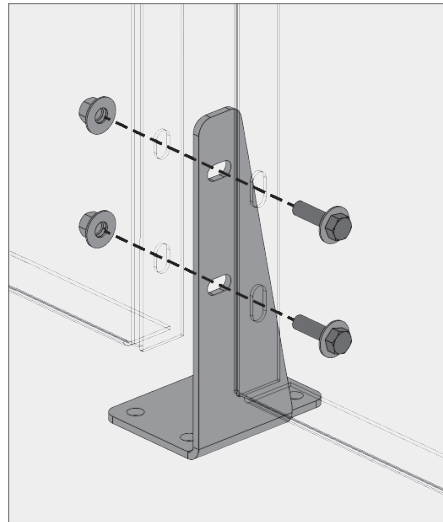

i Bottom bracket typ.

j Outside corner panel floor brackets

k Inside corner panel floor brackets

l Bottom bracket end

BOKMODERN.COM

For any questions please call
415.749.6500 X 295

WALLSCREEN

Tab and slot wallscreens are a hybrid product combining the best aspects of our rainscreen system with our wallscreen system. We can achieve larger panel sizes due to the additional bracket support while no longer needing access to behind the panels to assemble the bolts.

a Overhang brackets typ.

b Outside corner panel overhang brackets

c Inside corner panel overhang brackets

d Overhang brackets end

WALLSCREEN

Tab and slot wallscreens are a hybrid product combining the best aspects of our rainscreen system with our wallscreen system. We can achieve larger panel sizes due to the additional bracket support while no longer needing access to behind the panels to assemble the bolts.

e Mid-span brackets typ.

f Outside corner panel mid-span brackets

g Inside corner panel mid-span brackets

h Mid-span brackets end

WALLSCREEN

Tab and slot wallscreens are a hybrid product combining the best aspects of our rainscreen system with our wallscreen system. We can achieve larger panel sizes due to the additional bracket support while no longer needing access to behind the panels to assemble the bolts.