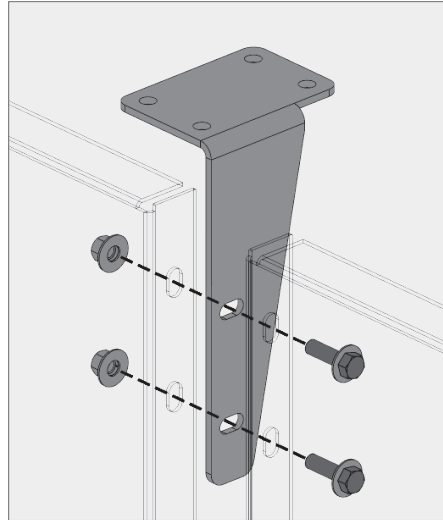

WALLSCREEN

Bracketed wallscreens are perfect for garage applications where there is access to assemble the bolts from behind the panels.

a Overhang brackets typ.