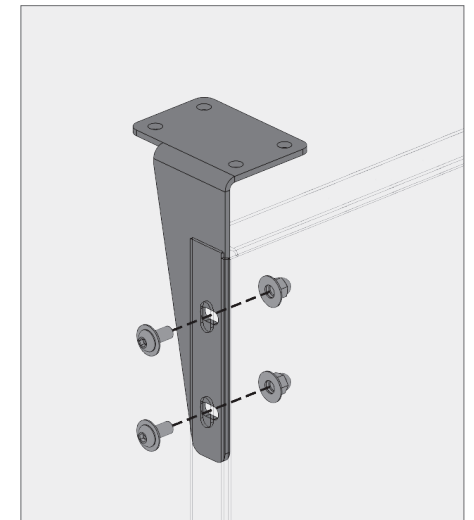

i Bottom bracket typ.

j Outside corner panel floor brackets

k Inside corner panel floor brackets

l Bottom bracket end

BOKMODERN.COM

For any questions please call
415.749.6500 X 295

WALLSCREEN

Tab and slot wallscreens are a hybrid product combining the best aspects of our rainscreen system with our wallscreen system. We can achieve larger panel sizes due to the additional bracket support while no longer needing access to behind the panels to assemble the bolts.

a Overhang brackets typ.

b Outside corner panel overhang brackets

c Inside corner panel overhang brackets

d Overhang brackets end

WALLSCREEN

Tab and slot wallscreens are a hybrid product combining the best aspects of our rainscreen system with our wallscreen system. We can achieve larger panel sizes due to the additional bracket support while no longer needing access to behind the panels to assemble the bolts.

e Mid-span brackets typ.

f Outside corner panel mid-span brackets

g Inside corner panel mid-span brackets

h Mid-span brackets end

WALLSCREEN

Tab and slot wallscreens are a hybrid product combining the best aspects of our rainscreen system with our wallscreen system. We can achieve larger panel sizes due to the additional bracket support while no longer needing access to behind the panels to assemble the bolts.