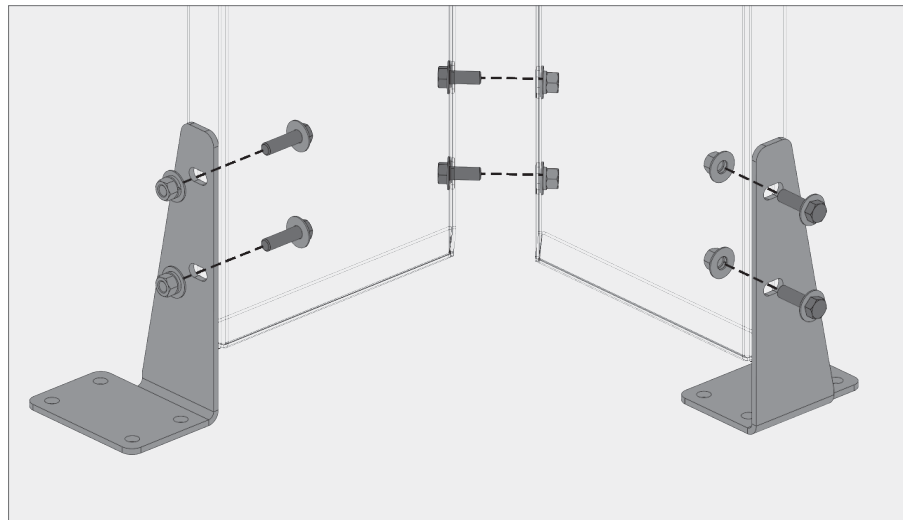

b Outside corner panel overhang brackets

c Inside corner panel overhang brackets

d Overhang brackets end

BOKMODERN.COM

For any questions please call
415.749.6500 X 295

WALLSCREEN

Bracketed wallscreens are perfect for garage applications where there is access to assemble the bolts from behind the panels.

e Mid-span brackets typ.

f Outside corner panel mid-span brackets

g Inside corner panel mid-span brackets

h Mid-span brackets end

BOKMODERN.COM

For any questions please call
415.749.6500 X 295

WALLSCREEN

Bracketed wallscreens are perfect for garage applications where there is access to assemble the bolts from behind the panels.

i Bottom bracket typ.

j Outside corner panel floor brackets

k Inside corner panel floor brackets

l Bottom bracket end

BOKMODERN.COM

For any questions please call
415.749.6500 X 295

WALLSCREEN

Tab and slot wallscreens are a hybrid product combining the best aspects of our rainscreen system with our wallscreen system. We can achieve larger panel sizes due to the additional bracket support while no longer needing access to behind the panels to assemble the bolts.

a Overhang brackets typ.

b Outside corner panel overhang brackets

c Inside corner panel overhang brackets

d Overhang brackets end

WALLSCREEN

Tab and slot wallscreens are a hybrid product combining the best aspects of our rainscreen system with our wallscreen system. We can achieve larger panel sizes due to the additional bracket support while no longer needing access to behind the panels to assemble the bolts.