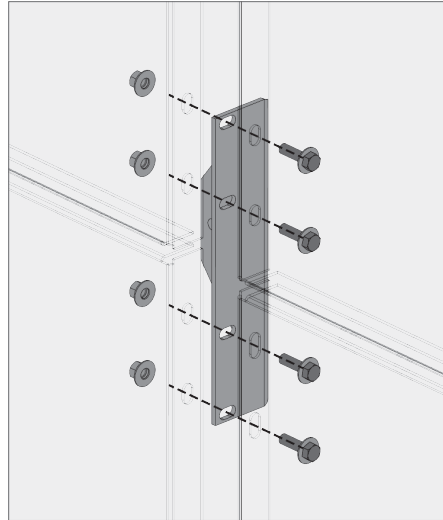

i Bottom bracket typ.

j Outside corner panel floor brackets

k Inside corner panel floor brackets

l Bottom bracket end

BOKMODERN.COM

For any questions please call
415.749.6500 X 295

VINESCREEN™

Tab and slot Vinescreens™ are a hybrid product combining the best aspects of our Rainscreen system with our Vinescreen™ system. We can achieve larger panel sizes due to the additional bracket support while no longer needing access to behind the panels to assemble the bolts.

a Overhang brackets typ.

b Outside corner panel overhang brackets

c Inside corner panel overhang brackets

d Overhang brackets end

VINESCREEN™

Tab and slot Vinescreens™ are a hybrid product combining the best aspects of our Rainscreen system with our Vinescreen™ system. We can achieve larger panel sizes due to the additional bracket support while no longer needing access to behind the panels to assemble the bolts.

e Mid-span brackets typ.

f Outside corner panel mid-span brackets

g Inside corner panel mid-span brackets

h Mid-span brackets end

BOKMODERN.COM

For any questions please call
415.749.6500 X 295

VINESCREEN™

Tab and slot Vinescreens™ are a hybrid product combining the best aspects of our Rainscreen system with our Vinescreen™ system. We can achieve larger panel sizes due to the additional bracket support while no longer needing access to behind the panels to assemble the bolts.