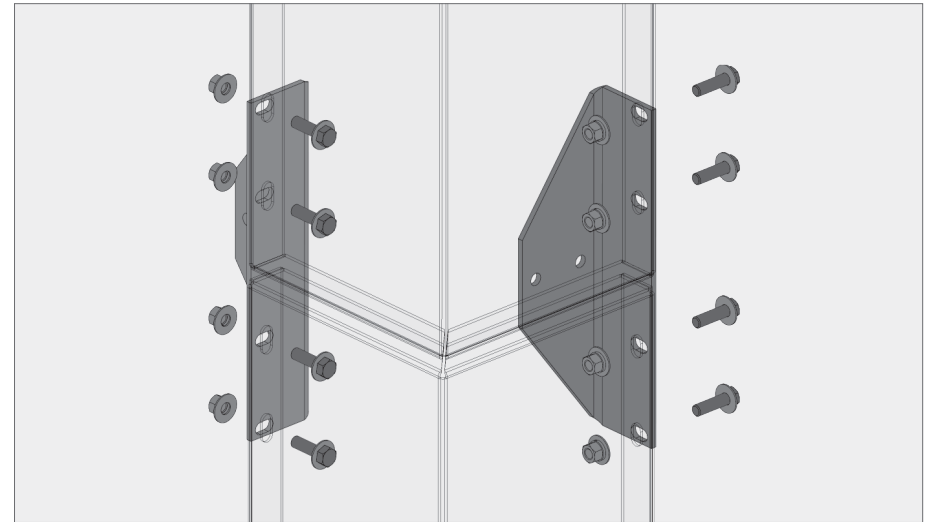

VINESCREEN™

Bracketed Vinescreens™ are perfect for garage applications where there is access to assemble the bolts from behind the panels.

a Overhang brackets typ.

b Outside corner panel overhang brackets

c Inside corner panel overhang brackets

d Overhang brackets end

BOKMODERN.COM

For any questions please call
415.749.6500 X 295

VINESCREEN™

Bracketed Vinescreens™ are perfect for garage applications where there is access to assemble the bolts from behind the panels.

e Mid-span brackets typ.

f Outside corner panel mid-span brackets

g Inside corner panel mid-span brackets

h Mid-span brackets end

BOKMODERN.COM

For any questions please call
415.749.6500 X 295

VINESCREEN™

Bracketed Vinescreens™ are perfect for garage applications where there is access to assemble the bolts from behind the panels.

i Bottom bracket typ.

j Outside corner panel floor brackets

k Inside corner panel floor brackets

l Bottom bracket end

BOKMODERN.COM

For any questions please call
415.749.6500 X 295

VINESCREEN™

Tab and slot Vinescreens™ are a hybrid product combining the best aspects of our Rainscreen system with our Vinescreen™ system. We can achieve larger panel sizes due to the additional bracket support while no longer needing access to behind the panels to assemble the bolts.