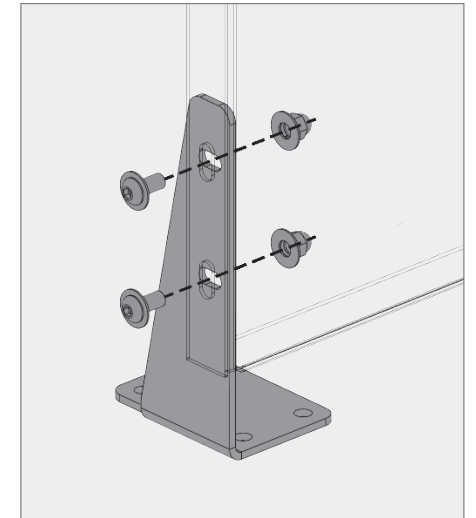

e Mid-span brackets typ.

f Outside corner panel mid-span brackets

g Inside corner panel mid-span brackets

h Mid-span brackets end

BOKMODERN.COM

For any questions please call
415.749.6500 X 295

VINESCREEN™

Bracketed Vinescreens™ are perfect for garage applications where there is access to assemble the bolts from behind the panels.

i Bottom bracket typ.

j Outside corner panel floor brackets

k Inside corner panel floor brackets

l Bottom bracket end

BOKMODERN.COM

For any questions please call
415.749.6500 X 295

VINESCREEN™

Tab and slot Vinescreens™ are a hybrid product combining the best aspects of our Rainscreen system with our Vinescreen™ system. We can achieve larger panel sizes due to the additional bracket support while no longer needing access to behind the panels to assemble the bolts.