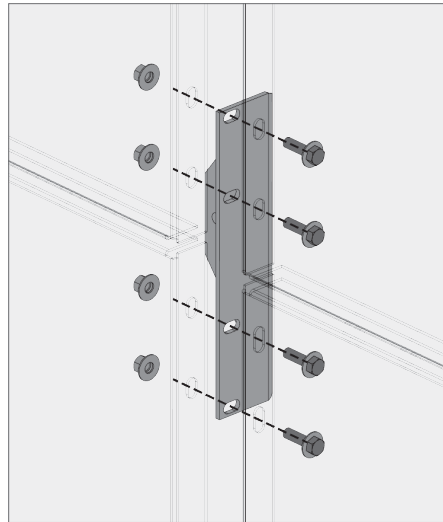

c Inside corner panel overhang brackets

d Overhang brackets end

BOKMODERN.COM

For any questions please call
415.749.6500 X 295

VINESCREEN™

Bracketed Vinescreens™ are perfect for garage applications where there is access to assemble the bolts from behind the panels.

e Mid-span brackets typ.

f Outside corner panel mid-span brackets

g Inside corner panel mid-span brackets

h Mid-span brackets end

BOKMODERN.COM

For any questions please call
415.749.6500 X 295

VINESCREEN™

Bracketed Vinescreens™ are perfect for garage applications where there is access to assemble the bolts from behind the panels.