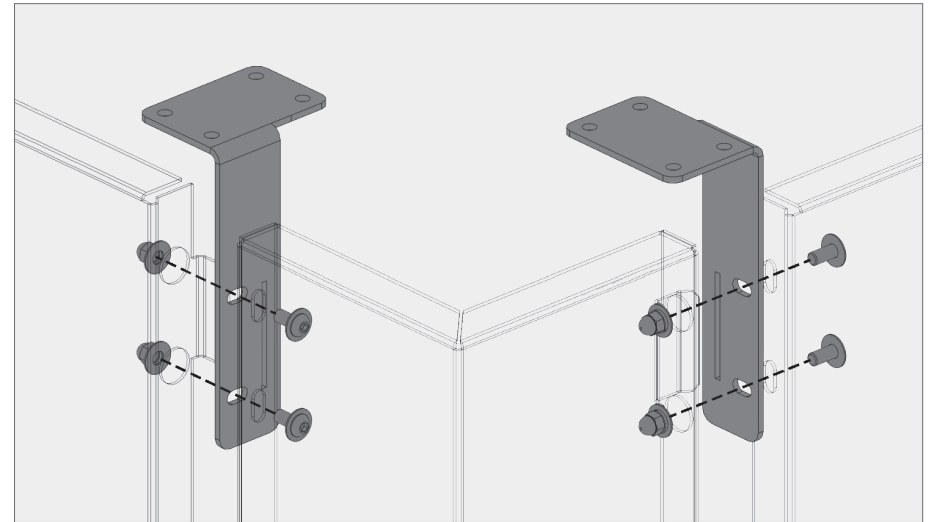

e Mid-span brackets typ.

f Outside corner panel mid-span brackets

g Inside corner panel mid-span brackets

h Mid-span brackets end

BOKMODERN.COM

For any questions please call
415.749.6500 X 295

VINESCREEN™

Bracketed Vinescreens™ are perfect for garage applications where there is access to assemble the bolts from behind the panels.

i Bottom bracket typ.

j Outside corner panel floor brackets

k Inside corner panel floor brackets

l Bottom bracket end

BOKMODERN.COM

For any questions please call
415.749.6500 X 295

VINESCREEN™

Tab and slot Vinescreens™ are a hybrid product combining the best aspects of our Rainscreen system with our Vinescreen™ system. We can achieve larger panel sizes due to the additional bracket support while no longer needing access to behind the panels to assemble the bolts.

a Overhang brackets typ.

b Outside corner panel overhang brackets

c Inside corner panel overhang brackets

d Overhang brackets end

VINESCREEN™

Tab and slot Vinescreens™ are a hybrid product combining the best aspects of our Rainscreen system with our Vinescreen™ system. We can achieve larger panel sizes due to the additional bracket support while no longer needing access to behind the panels to assemble the bolts.

e Mid-span brackets typ.

f Outside corner panel mid-span brackets

g Inside corner panel mid-span brackets

h Mid-span brackets end

BOKMODERN.COM

For any questions please call
415.749.6500 X 295

VINESCREEN™

Tab and slot Vinescreens™ are a hybrid product combining the best aspects of our Rainscreen system with our Vinescreen™ system. We can achieve larger panel sizes due to the additional bracket support while no longer needing access to behind the panels to assemble the bolts.