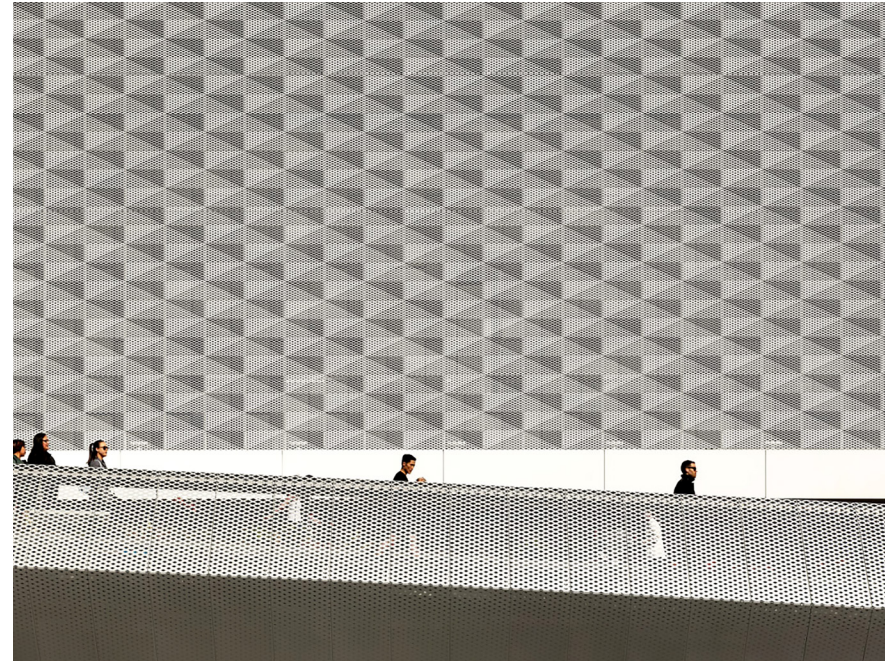

VINESCREEN™

BOK Modern's Vinescreen™ systems are applicable to building exteriors, parking Garage screens and Wallscreens. These panels can be directly mounted to edge of slab or other structure without the need for secondary supporting members. Panel systems are delivered to site fully fabricated and finished, ready for immediate installation. Designed with the same precision laser cutting typical throughout the entire BOK Modern line of products, our Vinescreen™ can be constructed in a wide array of patterns and shapes.

VINESCREEN™

Bracketed Vinescreens™ are perfect for garage applications where there is access to assemble the bolts from behind the panels.

a Overhang brackets typ.

b Outside corner panel overhang brackets

a Overhang brackets typ.

b Outside corner panel overhang brackets

c Inside corner panel overhang brackets

d Overhang brackets end

VINESCREEN™

Tab and slot Vinescreens™ are a hybrid product combining the best aspects of our Rainscreen system with our Vinescreen™ system. We can achieve larger panel sizes due to the additional bracket support while no longer needing access to behind the panels to assemble the bolts.