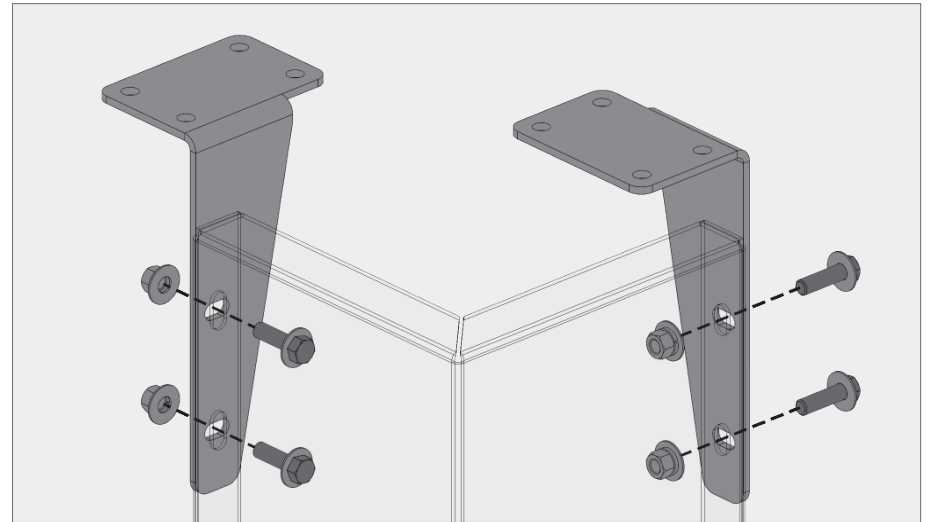

TYPICAL DETAILS

DETAIL KEY

- Ⓐ Overhang brackets typ.
- Ⓑ Outside corner panel overhang brackets
- Ⓒ Inside corner panel overhang brackets
- Ⓓ Overhang brackets end
- Ⓔ Mid-span brackets typ.
- Ⓕ Outside corner panel mid-span brackets
- Ⓖ Inside corner panel mid-span brackets
- Ⓗ Mid-span brackets end
- Ⓘ Bottom bracket typ.
- ⓵ Outside corner panel floor brackets
- ⓸ Inside corner panel floor brackets
- ⓹ Bottom bracket end

VINESCREEN™

Bracketed Vinescreens™ are perfect for garage applications where there is access to assemble the bolts from behind the panels.

a Overhang brackets typ.

b Outside corner panel overhang brackets