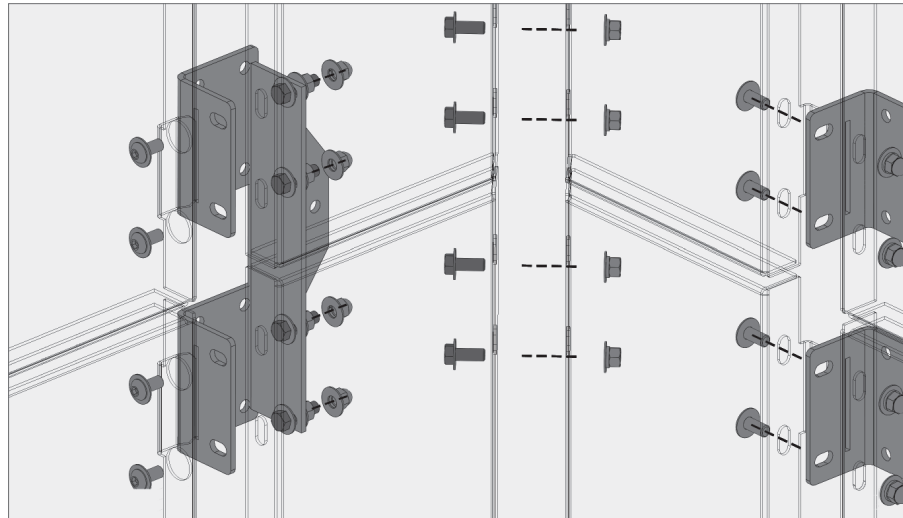

i Bottom bracket typ.

j Outside corner panel floor brackets

k Inside corner panel floor brackets

l Bottom bracket end

BOKMODERN.COM

For any questions please call
415.749.6500 X 295

VINESCREEN™

Tab and slot Vinescreens™ are a hybrid product combining the best aspects of our Rainscreen system with our Vinescreen™ system. We can achieve larger panel sizes due to the additional bracket support while no longer needing access to behind the panels to assemble the bolts.

a Overhang brackets typ.

b Outside corner panel overhang brackets

c Inside corner panel overhang brackets

d Overhang brackets end

VINESCREEN™

Tab and slot Vinescreens™ are a hybrid product combining the best aspects of our Rainscreen system with our Vinescreen™ system. We can achieve larger panel sizes due to the additional bracket support while no longer needing access to behind the panels to assemble the bolts.

e Mid-span brackets typ.

f Outside corner panel mid-span brackets

g Inside corner panel mid-span brackets

h Mid-span brackets end

BOKMODERN.COM

For any questions please call
415.749.6500 X 295

VINESCREEN™

Tab and slot Vinescreens™ are a hybrid product combining the best aspects of our Rainscreen system with our Vinescreen™ system. We can achieve larger panel sizes due to the additional bracket support while no longer needing access to behind the panels to assemble the bolts.