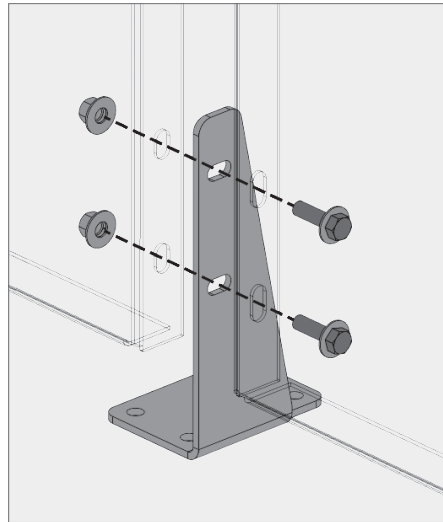

a Overhang brackets typ.

b Outside corner panel overhang brackets

c Inside corner panel overhang brackets

d Overhang brackets end

VINESCREEN™

Tab and slot Vinescreens™ are a hybrid product combining the best aspects of our Rainscreen system with our Vinescreen™ system. We can achieve larger panel sizes due to the additional bracket support while no longer needing access to behind the panels to assemble the bolts.

e Mid-span brackets typ.

f Outside corner panel mid-span brackets

g Inside corner panel mid-span brackets

h Mid-span brackets end

BOKMODERN.COM

For any questions please call
415.749.6500 X 295

VINESCREEN™

Tab and slot Vinescreens™ are a hybrid product combining the best aspects of our Rainscreen system with our Vinescreen™ system. We can achieve larger panel sizes due to the additional bracket support while no longer needing access to behind the panels to assemble the bolts.