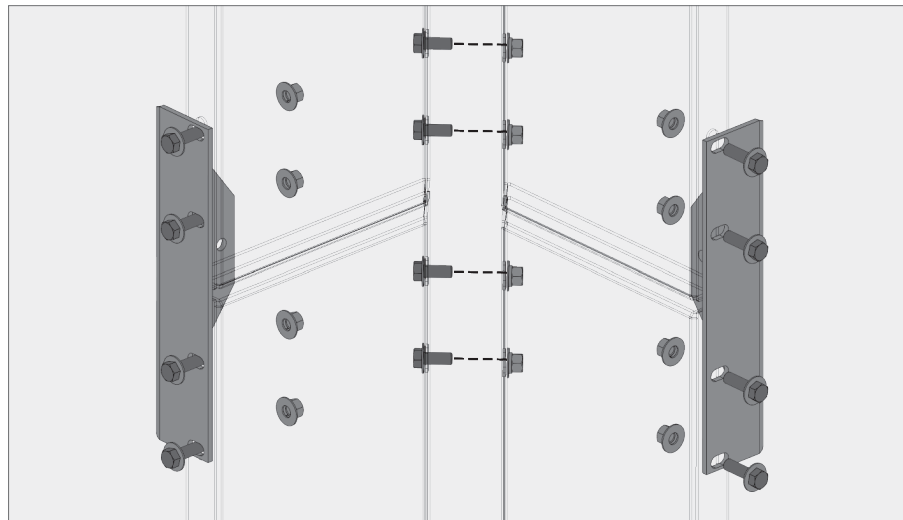

VINESCREEN™

Bracketed Vinescreens™ are perfect for garage applications where there is access to assemble the bolts from behind the panels.

a Overhang brackets typ.

b Outside corner panel overhang brackets

c Inside corner panel overhang brackets

d Overhang brackets end

BOKMODERN.COM

For any questions please call
415.749.6500 X 295

VINESCREEN™

Bracketed Vinescreens™ are perfect for garage applications where there is access to assemble the bolts from behind the panels.

e Mid-span brackets typ.

f Outside corner panel mid-span brackets

g Inside corner panel mid-span brackets

h Mid-span brackets end

BOKMODERN.COM

For any questions please call
415.749.6500 X 295

VINESCREEN™

Bracketed Vinescreens™ are perfect for garage applications where there is access to assemble the bolts from behind the panels.

i Bottom bracket typ.

j Outside corner panel floor brackets

k Inside corner panel floor brackets

l Bottom bracket end

BOKMODERN.COM

For any questions please call
415.749.6500 X 295

VINESCREEN™

Tab and slot Vinescreens™ are a hybrid product combining the best aspects of our Rainscreen system with our Vinescreen™ system. We can achieve larger panel sizes due to the additional bracket support while no longer needing access to behind the panels to assemble the bolts.