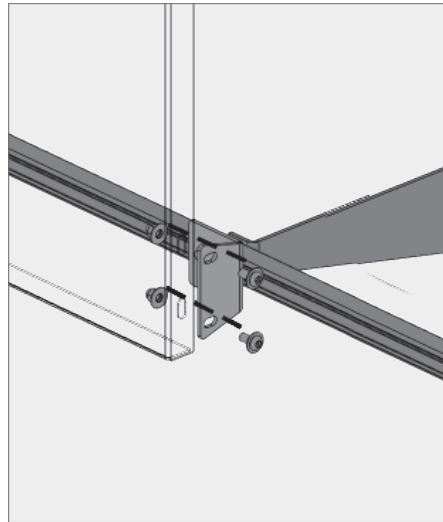

e Mid-span brackets typ.

f Outside corner panel mid-span brackets

g Inside corner panel mid-span brackets

h Mid-span brackets end

VINESCREEN™

Suspended Vinescreens™ reduce the number of waterproofing penetrations and create a completely new depth to a façade. Suspended Vinescreens™ have dramatic shadowlines and are easier to install from behind the system.