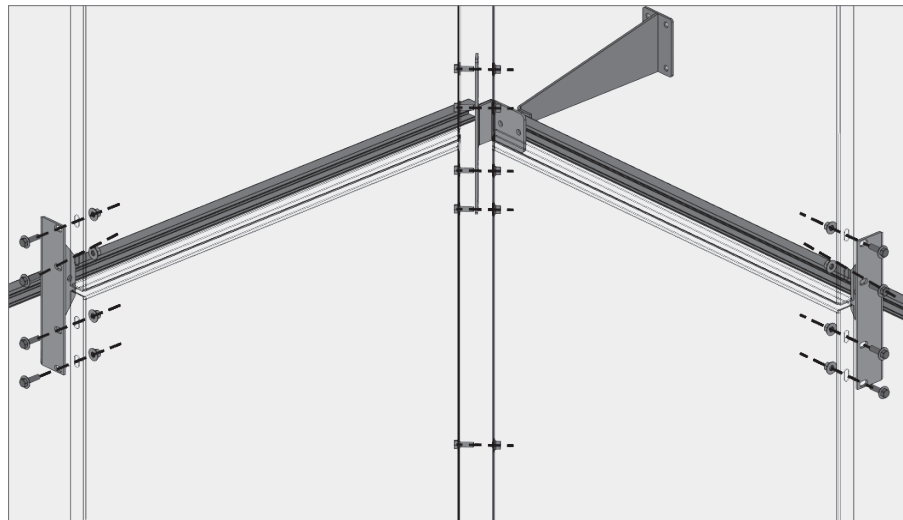

a Overhang brackets typ.

b Outside corner panel overhang brackets

c Inside corner panel overhang brackets

d Overhang brackets end

BOKMODERN.COM

For any questions please call
415.749.6500 X 295

VINESCREEN™

Suspended Vinescreens™ reduce the number of waterproofing penetrations and create a completely new depth to a façade. Suspended Vinescreens™ have dramatic shadowlines and are easier to install from behind the system.

e Mid-span brackets typ.

f Outside corner panel mid-span brackets

g Inside corner panel mid-span brackets

h Mid-span brackets end

VINESCREEN™

Suspended Vinescreens™ reduce the number of waterproofing penetrations and create a completely new depth to a façade. Suspended Vinescreens™ have dramatic shadowlines and are easier to install from behind the system.