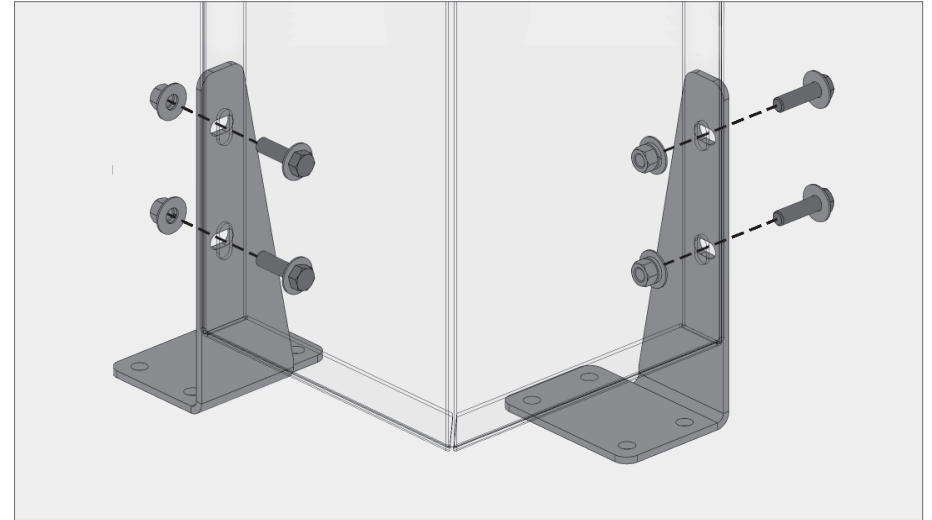

c Inside corner panel overhang brackets

d Overhang brackets end

BOKMODERN.COM

For any questions please call
415.749.6500 X 295

VINESCREEN™

Bracketed Vinescreens™ are perfect for garage applications where there is access to assemble the bolts from behind the panels.

e Mid-span brackets typ.

f Outside corner panel mid-span brackets

g Inside corner panel mid-span brackets

h Mid-span brackets end

BOKMODERN.COM

For any questions please call
415.749.6500 X 295

VINESCREEN™

Bracketed Vinescreens™ are perfect for garage applications where there is access to assemble the bolts from behind the panels.

i Bottom bracket typ.

j Outside corner panel floor brackets

k Inside corner panel floor brackets

l Bottom bracket end

BOKMODERN.COM

For any questions please call
415.749.6500 X 295

VINESCREEN™

Tab and slot Vinescreens™ are a hybrid product combining the best aspects of our Rainscreen system with our Vinescreen™ system. We can achieve larger panel sizes due to the additional bracket support while no longer needing access to behind the panels to assemble the bolts.

a Overhang brackets typ.

b Outside corner panel overhang brackets

c Inside corner panel overhang brackets

d Overhang brackets end

VINESCREEN™

Tab and slot Vinescreens™ are a hybrid product combining the best aspects of our Rainscreen system with our Vinescreen™ system. We can achieve larger panel sizes due to the additional bracket support while no longer needing access to behind the panels to assemble the bolts.