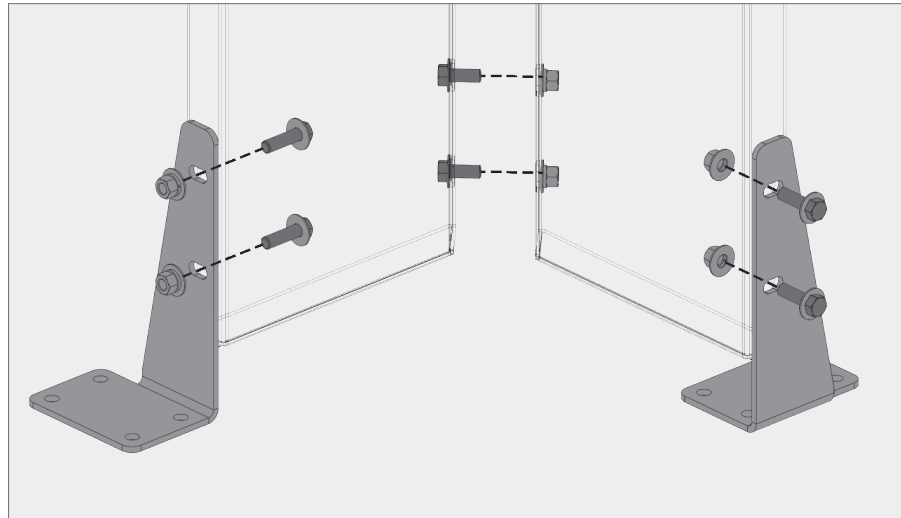

c Inside corner panel overhang brackets

d Overhang brackets end

BOKMODERN.COM

For any questions please call
415.749.6500 X 295

VINESCREEN™

Bracketed Vinescreens™ are perfect for garage applications where there is access to assemble the bolts from behind the panels.

e Mid-span brackets typ.

f Outside corner panel mid-span brackets

g Inside corner panel mid-span brackets

h Mid-span brackets end

BOKMODERN.COM

For any questions please call
415.749.6500 X 295

VINESCREEN™

Bracketed Vinescreens™ are perfect for garage applications where there is access to assemble the bolts from behind the panels.

i Bottom bracket typ.

j Outside corner panel floor brackets

k Inside corner panel floor brackets

l Bottom bracket end

BOKMODERN.COM

For any questions please call
415.749.6500 X 295

VINESCREEN™

Tab and slot Vinescreens™ are a hybrid product combining the best aspects of our Rainscreen system with our Vinescreen™ system. We can achieve larger panel sizes due to the additional bracket support while no longer needing access to behind the panels to assemble the bolts.

a Overhang brackets typ.

b Outside corner panel overhang brackets

c Inside corner panel overhang brackets

d Overhang brackets end

VINESCREEN™

Tab and slot Vinescreens™ are a hybrid product combining the best aspects of our Rainscreen system with our Vinescreen™ system. We can achieve larger panel sizes due to the additional bracket support while no longer needing access to behind the panels to assemble the bolts.