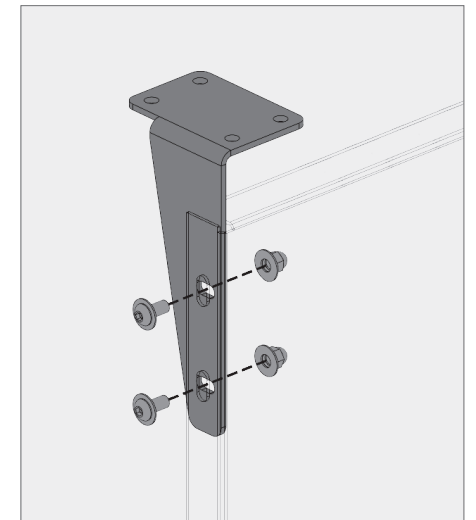

TYPICAL DETAILS

DETAIL KEY

- Ⓐ Overhang brackets typ.
- Ⓑ Outside corner panel overhang brackets
- Ⓒ Inside corner panel overhang brackets
- Ⓓ Overhang brackets end
- Ⓔ Mid-span brackets typ.
- Ⓕ Outside corner panel mid-span brackets
- Ⓖ Inside corner panel mid-span brackets
- Ⓗ Mid-span brackets end
- Ⓘ Bottom bracket typ.
- ⓵ Outside corner panel floor brackets
- ⓸ Inside corner panel floor brackets
- ⓹ Bottom bracket end

VINESCREEN™

Bracketed Vinescreens™ are perfect for garage applications where there is access to assemble the bolts from behind the panels.

a Overhang brackets typ.

b Outside corner panel overhang brackets

c Inside corner panel overhang brackets

d Overhang brackets end

BOKMODERN.COM

For any questions please call
415.749.6500 X 295

VINESCREEN™

Bracketed Vinescreens™ are perfect for garage applications where there is access to assemble the bolts from behind the panels.