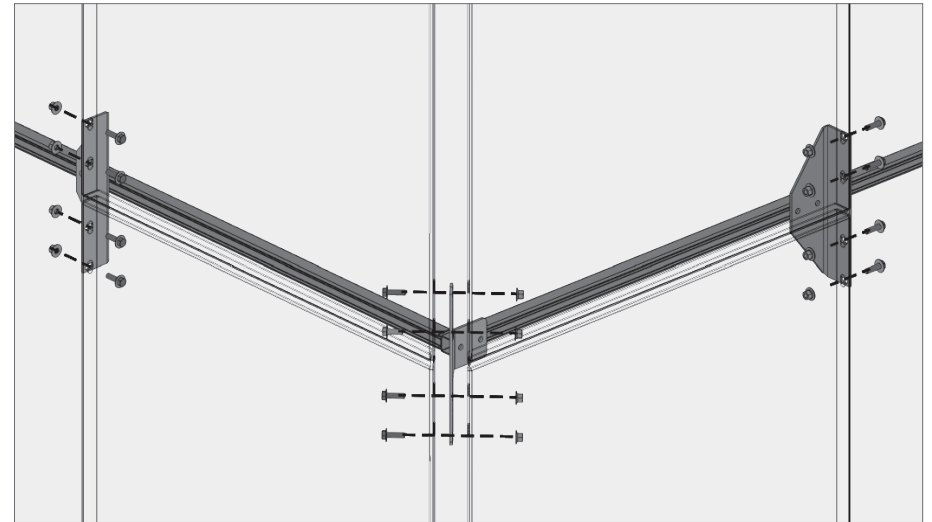

a Overhang brackets typ.

b Outside corner panel overhang brackets

c Inside corner panel overhang brackets

d Overhang brackets end

BOKMODERN.COM

For any questions please call
415.749.6500 X 295

VINESCREEN™

Suspended Vinescreens™ reduce the number of waterproofing penetrations and create a completely new depth to a façade. Suspended Vinescreens™ have dramatic shadowlines and are easier to install from behind the system.

e Mid-span brackets typ.

f Outside corner panel mid-span brackets

g Inside corner panel mid-span brackets

h Mid-span brackets end

VINESCREEN™

Suspended Vinescreens™ reduce the number of waterproofing penetrations and create a completely new depth to a façade. Suspended Vinescreens™ have dramatic shadowlines and are easier to install from behind the system.