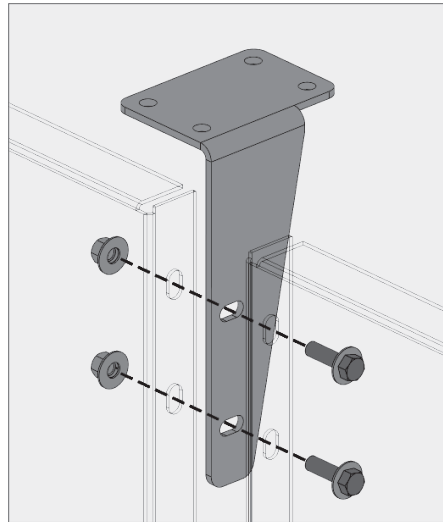

TYPICAL DETAILS

DETAIL KEY

- Ⓐ Overhang brackets typ.
- Ⓑ Outside corner panel overhang brackets
- Ⓒ Inside corner panel overhang brackets
- Ⓓ Overhang brackets end
- Ⓔ Mid-span brackets typ.
- Ⓕ Outside corner panel mid-span brackets
- Ⓖ Inside corner panel mid-span brackets
- Ⓗ Mid-span brackets end
- Ⓘ Bottom bracket typ.
- ⓵ Outside corner panel floor brackets
- ⓸ Inside corner panel floor brackets
- ⓹ Bottom bracket end

VINESCREEN™

Bracketed Vinescreens™ are perfect for garage applications where there is access to assemble the bolts from behind the panels.

a Overhang brackets typ.

b Outside corner panel overhang brackets