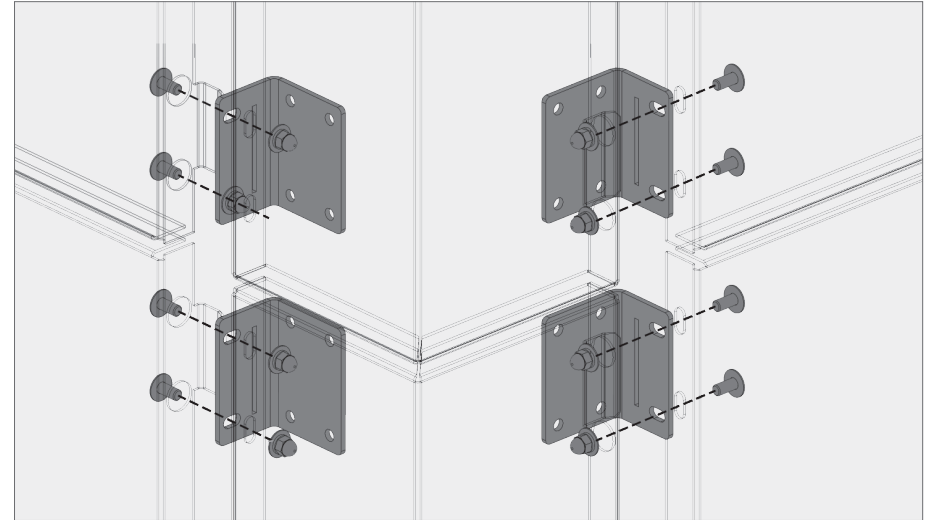

i Bottom bracket typ.

j Outside corner panel floor brackets

k Inside corner panel floor brackets

l Bottom bracket end

BOKMODERN.COM

For any questions please call
415.749.6500 X 295

VINESCREEN™

Tab and slot Vinescreens™ are a hybrid product combining the best aspects of our Rainscreen system with our Vinescreen™ system. We can achieve larger panel sizes due to the additional bracket support while no longer needing access to behind the panels to assemble the bolts.

a Overhang brackets typ.

b Outside corner panel overhang brackets

c Inside corner panel overhang brackets

d Overhang brackets end

VINESCREEN™

Tab and slot Vinescreens™ are a hybrid product combining the best aspects of our Rainscreen system with our Vinescreen™ system. We can achieve larger panel sizes due to the additional bracket support while no longer needing access to behind the panels to assemble the bolts.

e Mid-span brackets typ.

f Outside corner panel mid-span brackets

g Inside corner panel mid-span brackets

h Mid-span brackets end

BOKMODERN.COM

For any questions please call
415.749.6500 X 295

VINESCREEN™

Tab and slot Vinescreens™ are a hybrid product combining the best aspects of our Rainscreen system with our Vinescreen™ system. We can achieve larger panel sizes due to the additional bracket support while no longer needing access to behind the panels to assemble the bolts.