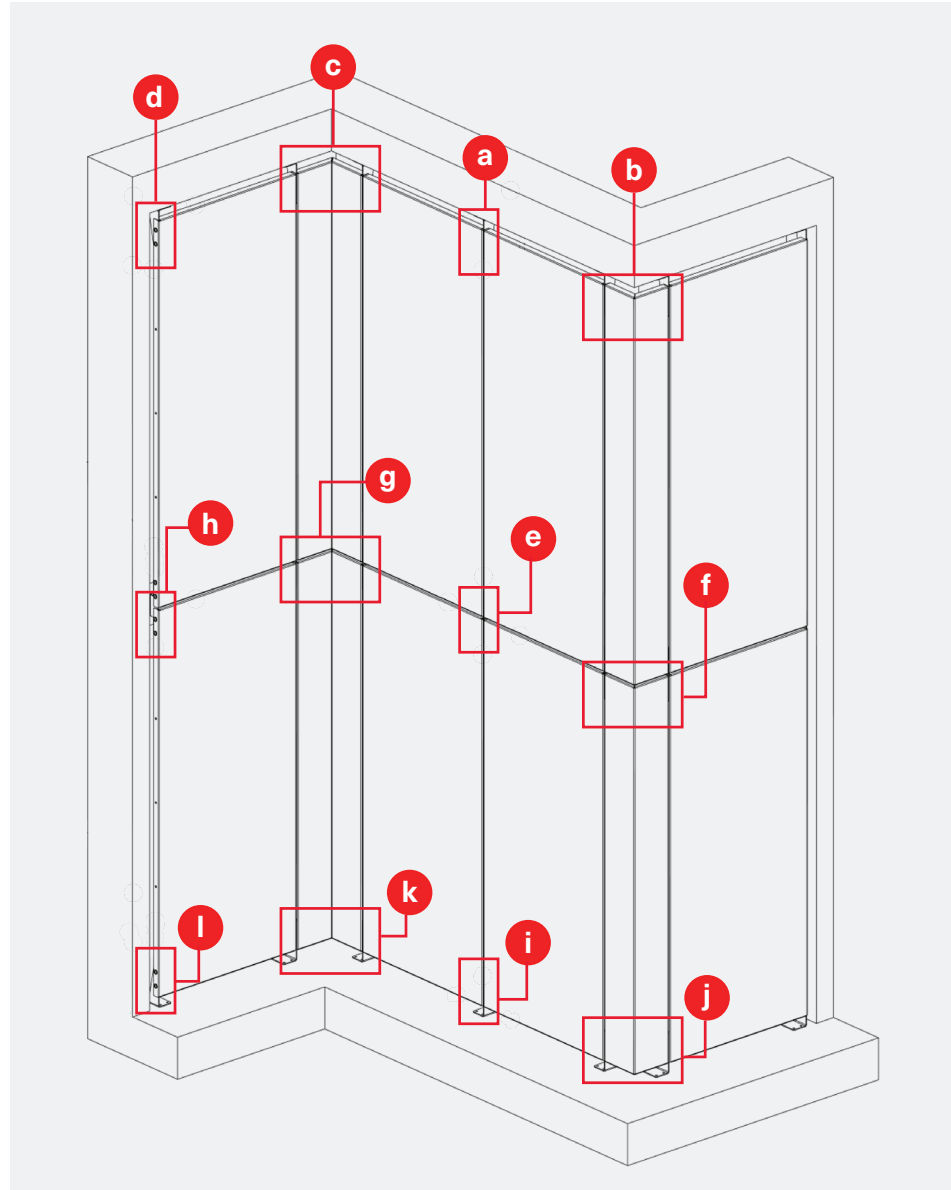

TYPICAL DETAILS

DETAIL KEY

- Ⓐ Overhang brackets typ.
- Ⓑ Outside corner panel overhang brackets
- Ⓒ Inside corner panel overhang brackets
- Ⓓ Overhang brackets end
- Ⓔ Mid-span brackets typ.
- Ⓕ Outside corner panel mid-span brackets
- Ⓖ Inside corner panel mid-span brackets
- Ⓗ Mid-span brackets end
- Ⓘ Bottom bracket typ.
- ⓵ Outside corner panel floor brackets
- ⓸ Inside corner panel floor brackets
- ⓹ Bottom bracket end

VINESCREEN™

Bracketed Vinescreens™ are perfect for garage applications where there is access to assemble the bolts from behind the panels.

a Overhang brackets typ.

b Outside corner panel overhang brackets