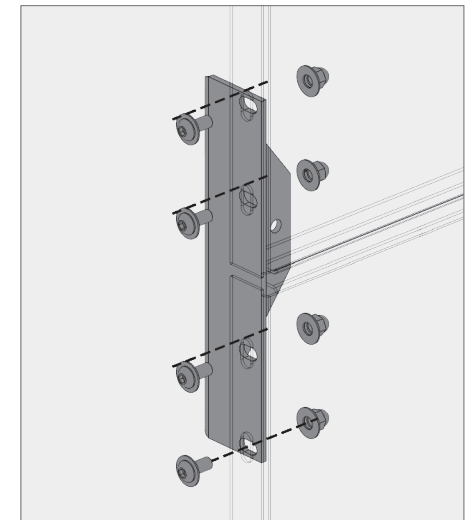

VINESCREEN™

Bracketed Vinescreens™ are perfect for garage applications where there is access to assemble the bolts from behind the panels.

a Overhang brackets typ.

b Outside corner panel overhang brackets

c Inside corner panel overhang brackets

d Overhang brackets end

BOKMODERN.COM

For any questions please call
415.749.6500 X 295

VINESCREEN™

Bracketed Vinescreens™ are perfect for garage applications where there is access to assemble the bolts from behind the panels.

e Mid-span brackets typ.

f Outside corner panel mid-span brackets

g Inside corner panel mid-span brackets

h Mid-span brackets end

BOKMODERN.COM

For any questions please call
415.749.6500 X 295

VINESCREEN™

Bracketed Vinescreens™ are perfect for garage applications where there is access to assemble the bolts from behind the panels.