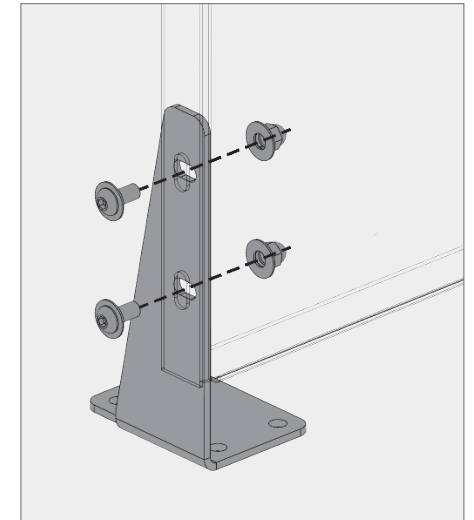

l Bottom bracket end

BOKMODERN.COM

For any questions please call
415.749.6500 X 295