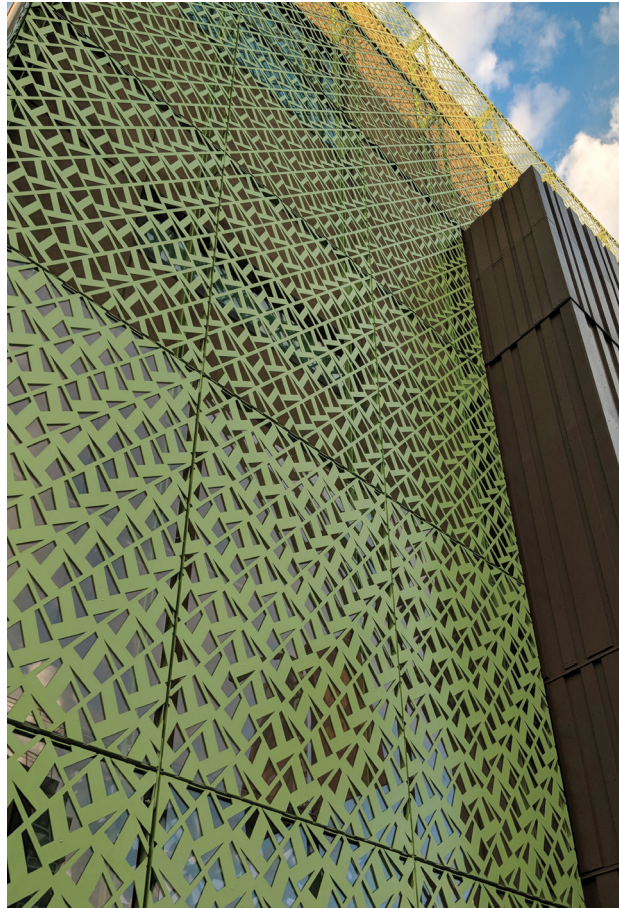

VINESCREEN™

BOK Modern's Vinescreen™ systems are applicable to building exteriors, parking Garage screens and Wallscreens. These panels can be directly mounted to edge of slab or other structure without the need for secondary supporting members. Panel systems are delivered to site fully fabricated and finished, ready for immediate installation. Designed with the same precision laser cutting typical throughout the entire BOK Modern line of products, our Vinescreen™ can be constructed in a wide array of patterns and shapes.