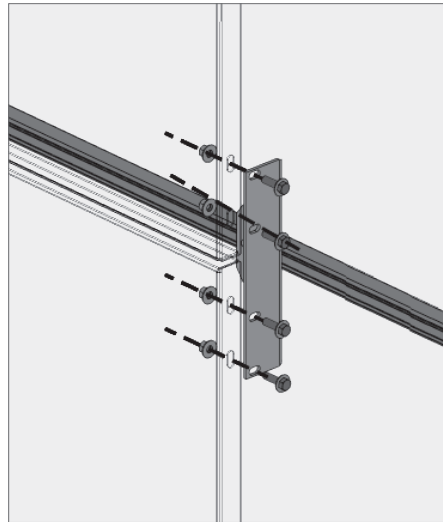

e Mid-span brackets typ.

f Outside corner panel mid-span brackets

g Inside corner panel mid-span brackets

h Mid-span brackets end

BOKMODERN.COM

For any questions please call
415.749.6500 X 295

VINESCREEN™

Tab and slot Vinescreens™ are a hybrid product combining the best aspects of our Rainscreen system with our Vinescreen™ system. We can achieve larger panel sizes due to the additional bracket support while no longer needing access to behind the panels to assemble the bolts.

i Bottom bracket typ.

j Outside corner panel floor brackets

k Inside corner panel floor brackets

l Bottom bracket end

BOKMODERN.COM

For any questions please call
415.749.6500 X 295

VINESCREEN™

Suspended Vinescreens™ reduce the number of waterproofing penetrations and create a completely new depth to a façade. Suspended Vinescreens™ have dramatic shadowlines and are easier to install from behind the system.