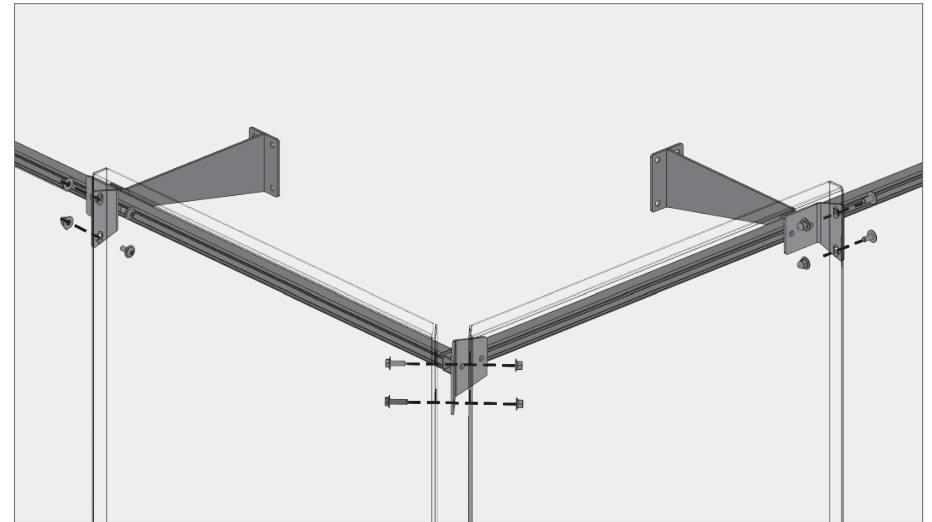

a Overhang brackets typ.

b Outside corner panel overhang brackets

c Inside corner panel overhang brackets

d Overhang brackets end

VINESCREEN™

Tab and slot Vinescreens™ are a hybrid product combining the best aspects of our Rainscreen system with our Vinescreen™ system. We can achieve larger panel sizes due to the additional bracket support while no longer needing access to behind the panels to assemble the bolts.

e Mid-span brackets typ.

f Outside corner panel mid-span brackets

g Inside corner panel mid-span brackets

h Mid-span brackets end

BOKMODERN.COM

For any questions please call
415.749.6500 X 295

VINESCREEN™

Tab and slot Vinescreens™ are a hybrid product combining the best aspects of our Rainscreen system with our Vinescreen™ system. We can achieve larger panel sizes due to the additional bracket support while no longer needing access to behind the panels to assemble the bolts.

i Bottom bracket typ.

j Outside corner panel floor brackets

k Inside corner panel floor brackets

l Bottom bracket end

BOKMODERN.COM

For any questions please call
415.749.6500 X 295

VINESCREEN™

Suspended Vinescreens™ reduce the number of waterproofing penetrations and create a completely new depth to a façade. Suspended Vinescreens™ have dramatic shadowlines and are easier to install from behind the system.

a Overhang brackets typ.

b Outside corner panel overhang brackets

c Inside corner panel overhang brackets

d Overhang brackets end

BOKMODERN.COM

For any questions please call
415.749.6500 X 295

VINESCREEN™

Suspended Vinescreens™ reduce the number of waterproofing penetrations and create a completely new depth to a façade. Suspended Vinescreens™ have dramatic shadowlines and are easier to install from behind the system.