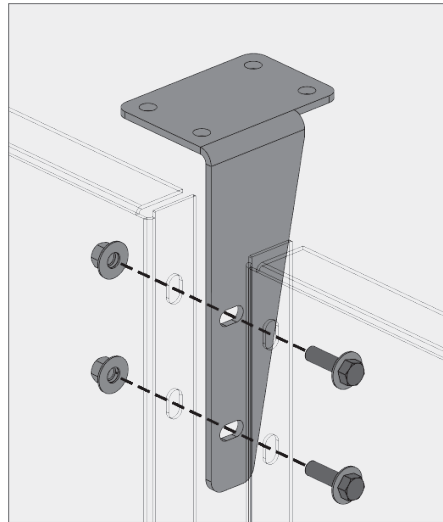

e Mid-span brackets typ.

f Outside corner panel mid-span brackets

g Inside corner panel mid-span brackets

h Mid-span brackets end

BOKMODERN.COM

For any questions please call
415.749.6500 X 295

VINESCREEN™

Bracketed Vinescreens™ are perfect for garage applications where there is access to assemble the bolts from behind the panels.

i Bottom bracket typ.

j Outside corner panel floor brackets

k Inside corner panel floor brackets

l Bottom bracket end

BOKMODERN.COM

For any questions please call
415.749.6500 X 295

VINESCREEN™

Tab and slot Vinescreens™ are a hybrid product combining the best aspects of our Rainscreen system with our Vinescreen™ system. We can achieve larger panel sizes due to the additional bracket support while no longer needing access to behind the panels to assemble the bolts.

a Overhang brackets typ.

b Outside corner panel overhang brackets

c Inside corner panel overhang brackets

d Overhang brackets end

VINESCREEN™

Tab and slot Vinescreens™ are a hybrid product combining the best aspects of our Rainscreen system with our Vinescreen™ system. We can achieve larger panel sizes due to the additional bracket support while no longer needing access to behind the panels to assemble the bolts.