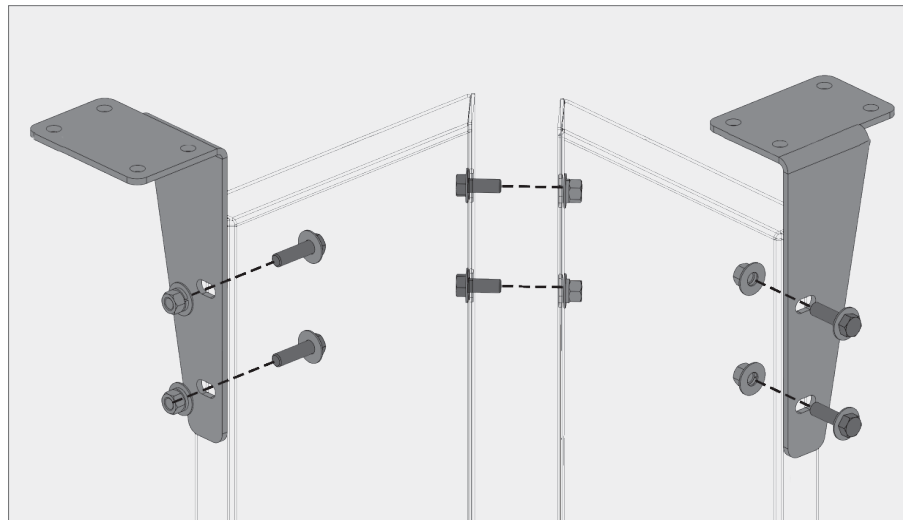

VINESCREEN™

Bracketed Vinescreens™ are perfect for garage applications where there is access to assemble the bolts from behind the panels.

a Overhang brackets typ.

b Outside corner panel overhang brackets

c Inside corner panel overhang brackets

d Overhang brackets end

BOKMODERN.COM

For any questions please call
415.749.6500 X 295

VINESCREEN™

Bracketed Vinescreens™ are perfect for garage applications where there is access to assemble the bolts from behind the panels.