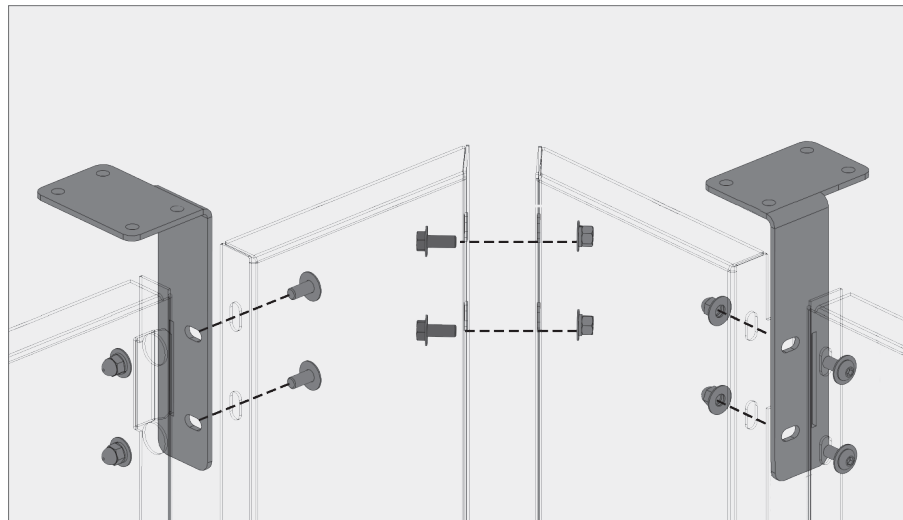

e Mid-span brackets typ.

f Outside corner panel mid-span brackets

g Inside corner panel mid-span brackets

h Mid-span brackets end

BOKMODERN.COM

For any questions please call
415.749.6500 X 295

VINESCREEN™

Bracketed Vinescreens™ are perfect for garage applications where there is access to assemble the bolts from behind the panels.

i Bottom bracket typ.

j Outside corner panel floor brackets

k Inside corner panel floor brackets

l Bottom bracket end

BOKMODERN.COM

For any questions please call
415.749.6500 X 295

VINESCREEN™

Tab and slot Vinescreens™ are a hybrid product combining the best aspects of our Rainscreen system with our Vinescreen™ system. We can achieve larger panel sizes due to the additional bracket support while no longer needing access to behind the panels to assemble the bolts.

a Overhang brackets typ.

b Outside corner panel overhang brackets

c Inside corner panel overhang brackets

d Overhang brackets end

VINESCREEN™

Tab and slot Vinescreens™ are a hybrid product combining the best aspects of our Rainscreen system with our Vinescreen™ system. We can achieve larger panel sizes due to the additional bracket support while no longer needing access to behind the panels to assemble the bolts.

e Mid-span brackets typ.

f Outside corner panel mid-span brackets

g Inside corner panel mid-span brackets

h Mid-span brackets end

BOKMODERN.COM

For any questions please call
415.749.6500 X 295

VINESCREEN™

Tab and slot Vinescreens™ are a hybrid product combining the best aspects of our Rainscreen system with our Vinescreen™ system. We can achieve larger panel sizes due to the additional bracket support while no longer needing access to behind the panels to assemble the bolts.