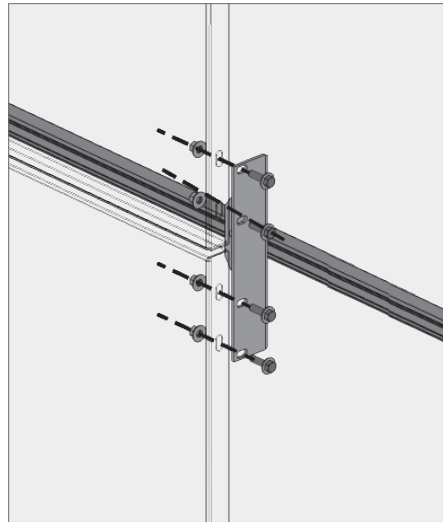

a Overhang brackets typ.

b Outside corner panel overhang brackets

c Inside corner panel overhang brackets

d Overhang brackets end

BOKMODERN.COM

For any questions please call
415.749.6500 X 295

VINESCREEN™

Suspended Vinescreens™ reduce the number of waterproofing penetrations and create a completely new depth to a façade. Suspended Vinescreens™ have dramatic shadowlines and are easier to install from behind the system.

e Mid-span brackets typ.

f Outside corner panel mid-span brackets

g Inside corner panel mid-span brackets

h Mid-span brackets end

VINESCREEN™

Suspended Vinescreens™ reduce the number of waterproofing penetrations and create a completely new depth to a façade. Suspended Vinescreens™ have dramatic shadowlines and are easier to install from behind the system.