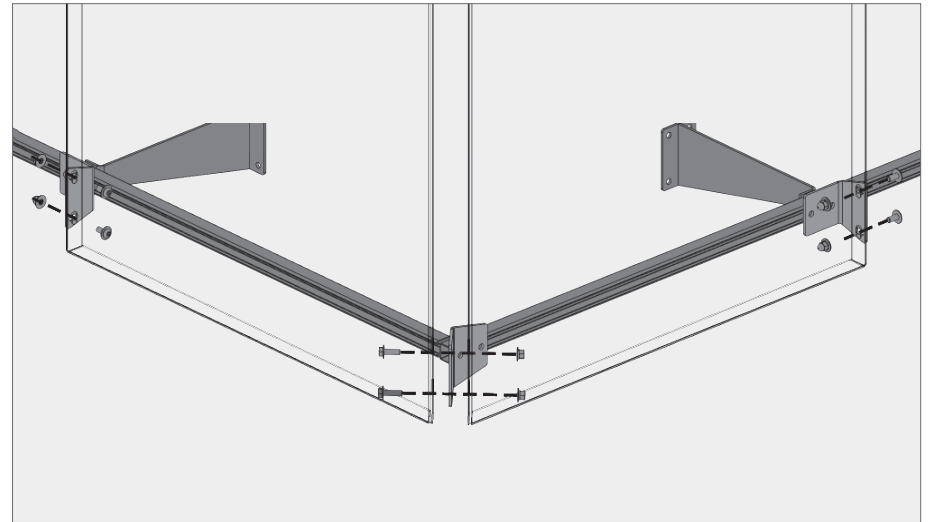

j Outside corner panel floor brackets