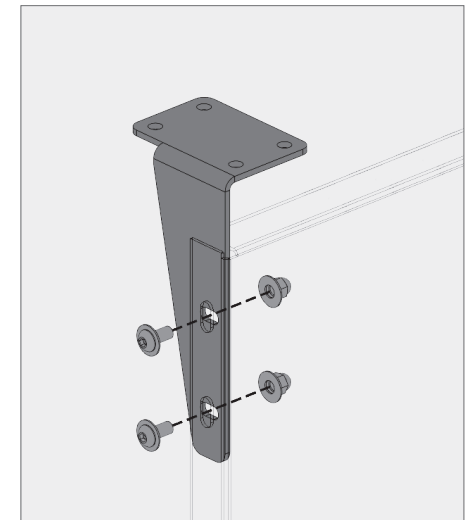

e Mid-span brackets typ.

f Outside corner panel mid-span brackets

g Inside corner panel mid-span brackets

h Mid-span brackets end

BOKMODERN.COM

For any questions please call
415.749.6500 X 295

VINESCREEN™

Bracketed Vinescreens™ are perfect for garage applications where there is access to assemble the bolts from behind the panels.

i Bottom bracket typ.

j Outside corner panel floor brackets

k Inside corner panel floor brackets

l Bottom bracket end

BOKMODERN.COM

For any questions please call
415.749.6500 X 295

VINESCREEN™

Tab and slot Vinescreens™ are a hybrid product combining the best aspects of our Rainscreen system with our Vinescreen™ system. We can achieve larger panel sizes due to the additional bracket support while no longer needing access to behind the panels to assemble the bolts.

a Overhang brackets typ.

b Outside corner panel overhang brackets

c Inside corner panel overhang brackets

d Overhang brackets end

VINESCREEN™

Tab and slot Vinescreens™ are a hybrid product combining the best aspects of our Rainscreen system with our Vinescreen™ system. We can achieve larger panel sizes due to the additional bracket support while no longer needing access to behind the panels to assemble the bolts.