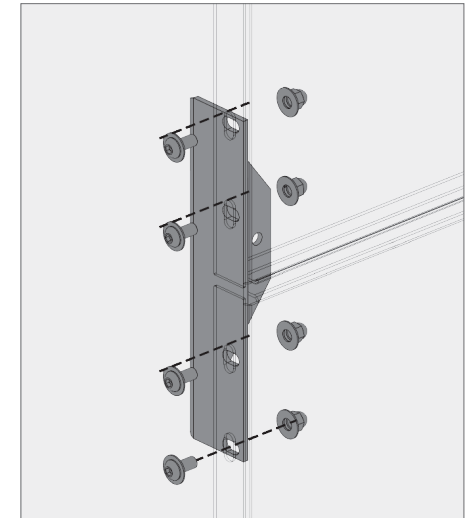

i Bottom bracket typ.

j Outside corner panel floor brackets

k Inside corner panel floor brackets

l Bottom bracket end

BOKMODERN.COM

For any questions please call
415.749.6500 X 295

VINESCREEN™

Tab and slot Vinescreens™ are a hybrid product combining the best aspects of our Rainscreen system with our Vinescreen™ system. We can achieve larger panel sizes due to the additional bracket support while no longer needing access to behind the panels to assemble the bolts.

a Overhang brackets typ.

b Outside corner panel overhang brackets

c Inside corner panel overhang brackets

d Overhang brackets end

VINESCREEN™

Tab and slot Vinescreens™ are a hybrid product combining the best aspects of our Rainscreen system with our Vinescreen™ system. We can achieve larger panel sizes due to the additional bracket support while no longer needing access to behind the panels to assemble the bolts.

e Mid-span brackets typ.

f Outside corner panel mid-span brackets

g Inside corner panel mid-span brackets

h Mid-span brackets end

BOKMODERN.COM

For any questions please call
415.749.6500 X 295

VINESCREEN™

Tab and slot Vinescreens™ are a hybrid product combining the best aspects of our Rainscreen system with our Vinescreen™ system. We can achieve larger panel sizes due to the additional bracket support while no longer needing access to behind the panels to assemble the bolts.