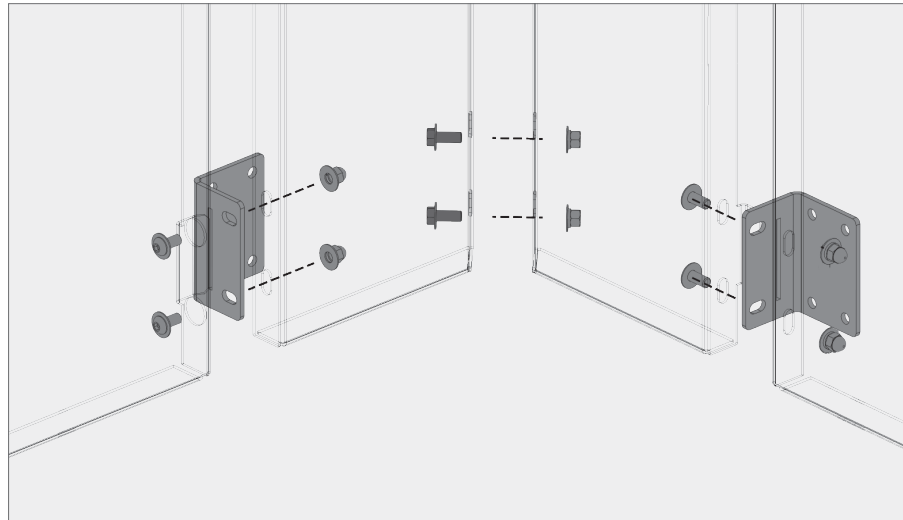

a Overhang brackets typ.

b Outside corner panel overhang brackets

c Inside corner panel overhang brackets

d Overhang brackets end

VINESCREEN™

Tab and slot Vinescreens™ are a hybrid product combining the best aspects of our Rainscreen system with our Vinescreen™ system. We can achieve larger panel sizes due to the additional bracket support while no longer needing access to behind the panels to assemble the bolts.

e Mid-span brackets typ.

f Outside corner panel mid-span brackets

g Inside corner panel mid-span brackets

h Mid-span brackets end

BOKMODERN.COM

For any questions please call
415.749.6500 X 295

VINESCREEN™

Tab and slot Vinescreens™ are a hybrid product combining the best aspects of our Rainscreen system with our Vinescreen™ system. We can achieve larger panel sizes due to the additional bracket support while no longer needing access to behind the panels to assemble the bolts.

i Bottom bracket typ.

j Outside corner panel floor brackets

k Inside corner panel floor brackets

l Bottom bracket end

BOKMODERN.COM

For any questions please call
415.749.6500 X 295

VINESCREEN™

Suspended Vinescreens™ reduce the number of waterproofing penetrations and create a completely new depth to a façade. Suspended Vinescreens™ have dramatic shadowlines and are easier to install from behind the system.