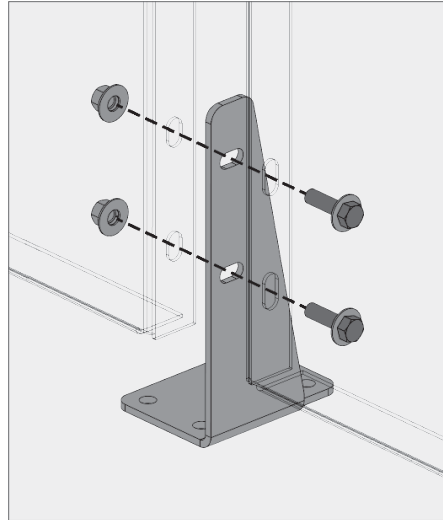

c Inside corner panel overhang brackets

d Overhang brackets end

BOKMODERN.COM

For any questions please call
415.749.6500 X 295

VINESCREEN™

Bracketed Vinescreens™ are perfect for garage applications where there is access to assemble the bolts from behind the panels.

e Mid-span brackets typ.

f Outside corner panel mid-span brackets

g Inside corner panel mid-span brackets

h Mid-span brackets end

BOKMODERN.COM

For any questions please call
415.749.6500 X 295

VINESCREEN™

Bracketed Vinescreens™ are perfect for garage applications where there is access to assemble the bolts from behind the panels.

i Bottom bracket typ.

j Outside corner panel floor brackets

k Inside corner panel floor brackets

l Bottom bracket end

BOKMODERN.COM

For any questions please call
415.749.6500 X 295

VINESCREEN™

Tab and slot Vinescreens™ are a hybrid product combining the best aspects of our Rainscreen system with our Vinescreen™ system. We can achieve larger panel sizes due to the additional bracket support while no longer needing access to behind the panels to assemble the bolts.