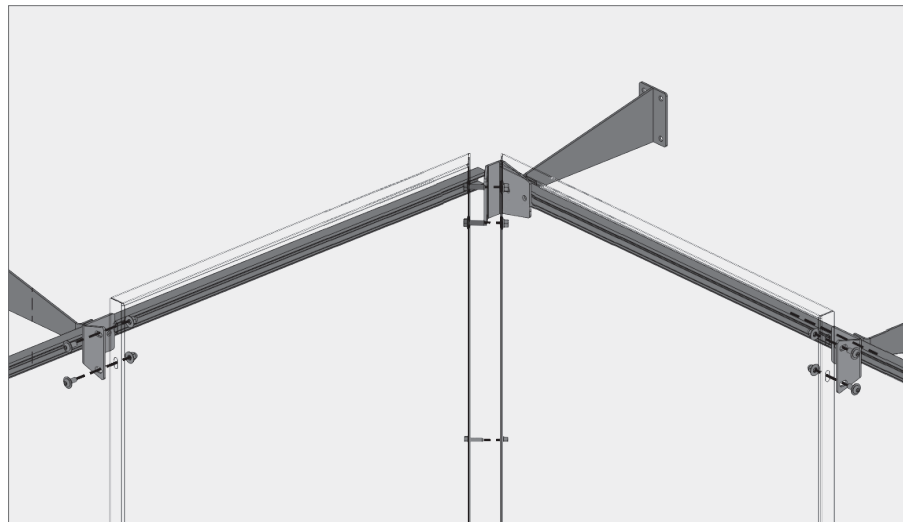

e Mid-span brackets typ.

f Outside corner panel mid-span brackets

g Inside corner panel mid-span brackets

h Mid-span brackets end

BOKMODERN.COM

For any questions please call
415.749.6500 X 295

VINESCREEN™

Tab and slot Vinescreens™ are a hybrid product combining the best aspects of our Rainscreen system with our Vinescreen™ system. We can achieve larger panel sizes due to the additional bracket support while no longer needing access to behind the panels to assemble the bolts.

i Bottom bracket typ.

j Outside corner panel floor brackets

k Inside corner panel floor brackets

l Bottom bracket end

BOKMODERN.COM

For any questions please call
415.749.6500 X 295

VINESCREEN™

Suspended Vinescreens™ reduce the number of waterproofing penetrations and create a completely new depth to a façade. Suspended Vinescreens™ have dramatic shadowlines and are easier to install from behind the system.

a Overhang brackets typ.

b Outside corner panel overhang brackets

c Inside corner panel overhang brackets

d Overhang brackets end

BOKMODERN.COM

For any questions please call
415.749.6500 X 295

VINESCREEN™

Suspended Vinescreens™ reduce the number of waterproofing penetrations and create a completely new depth to a façade. Suspended Vinescreens™ have dramatic shadowlines and are easier to install from behind the system.