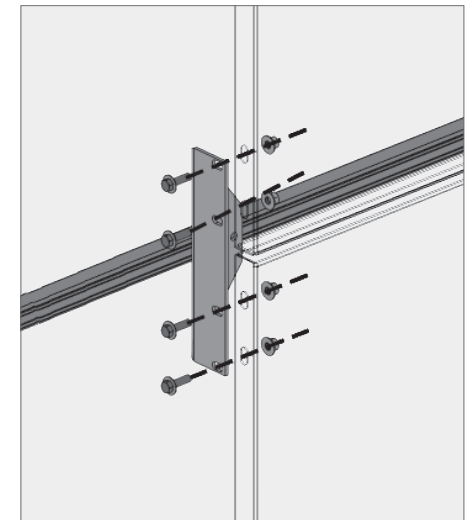

a Overhang brackets typ.

b Outside corner panel overhang brackets

c Inside corner panel overhang brackets

d Overhang brackets end

BOKMODERN.COM

For any questions please call
415.749.6500 X 295

VINESCREEN™

Suspended Vinescreens™ reduce the number of waterproofing penetrations and create a completely new depth to a façade. Suspended Vinescreens™ have dramatic shadowlines and are easier to install from behind the system.

e Mid-span brackets typ.

f Outside corner panel mid-span brackets

g Inside corner panel mid-span brackets

h Mid-span brackets end

VINESCREEN™

Suspended Vinescreens™ reduce the number of waterproofing penetrations and create a completely new depth to a façade. Suspended Vinescreens™ have dramatic shadowlines and are easier to install from behind the system.